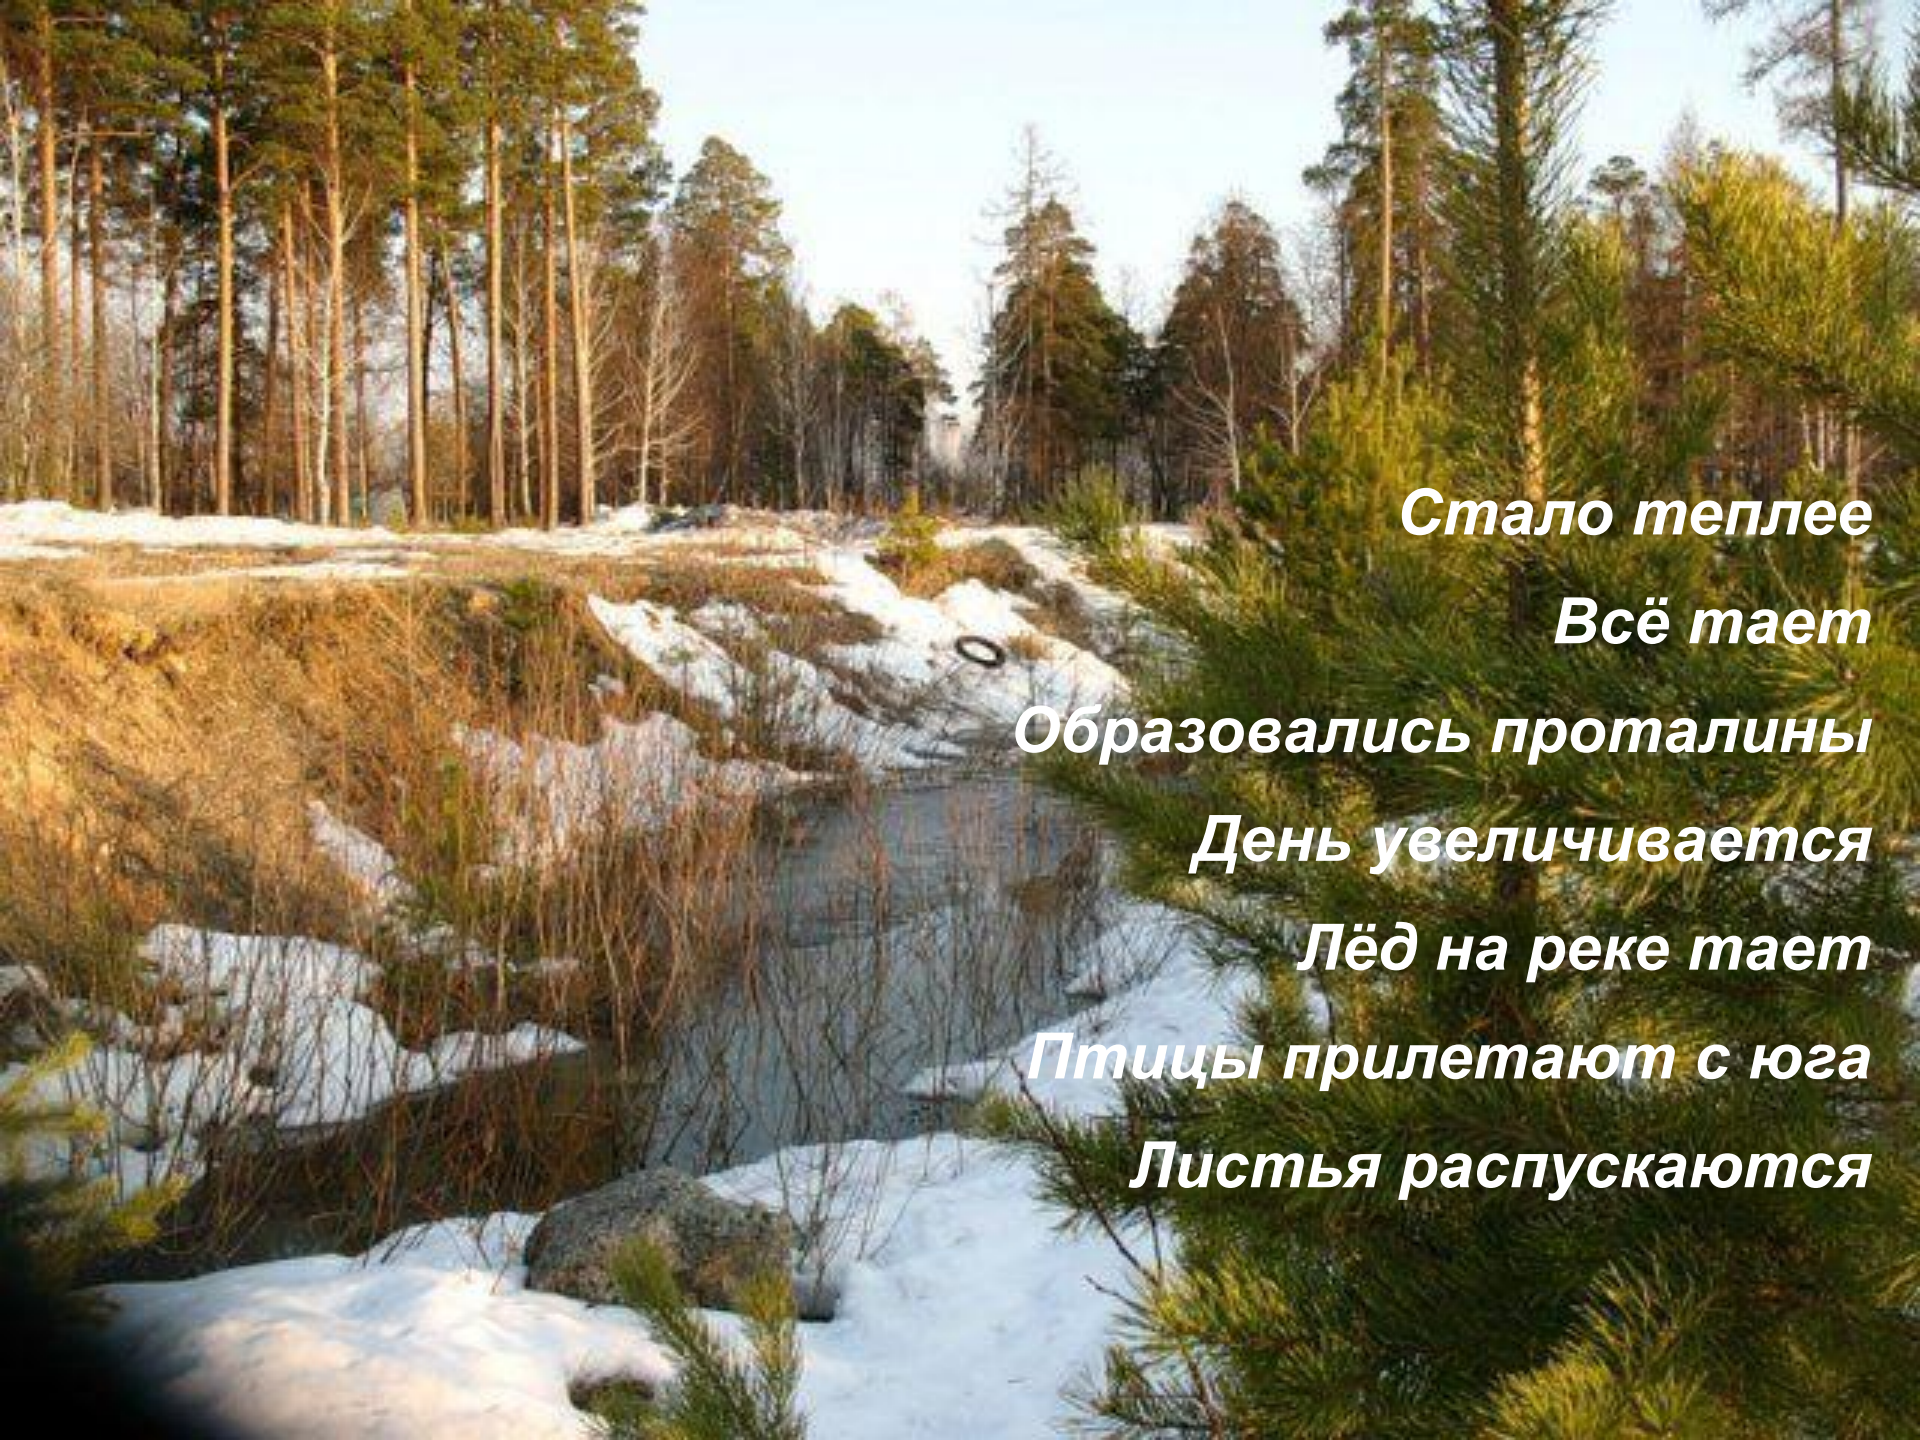

Стало теплее

Всё тает

Образовались проталины

День увеличивается

Лёд на реке тает

Птицы прилетают с юга

Листья распускаются