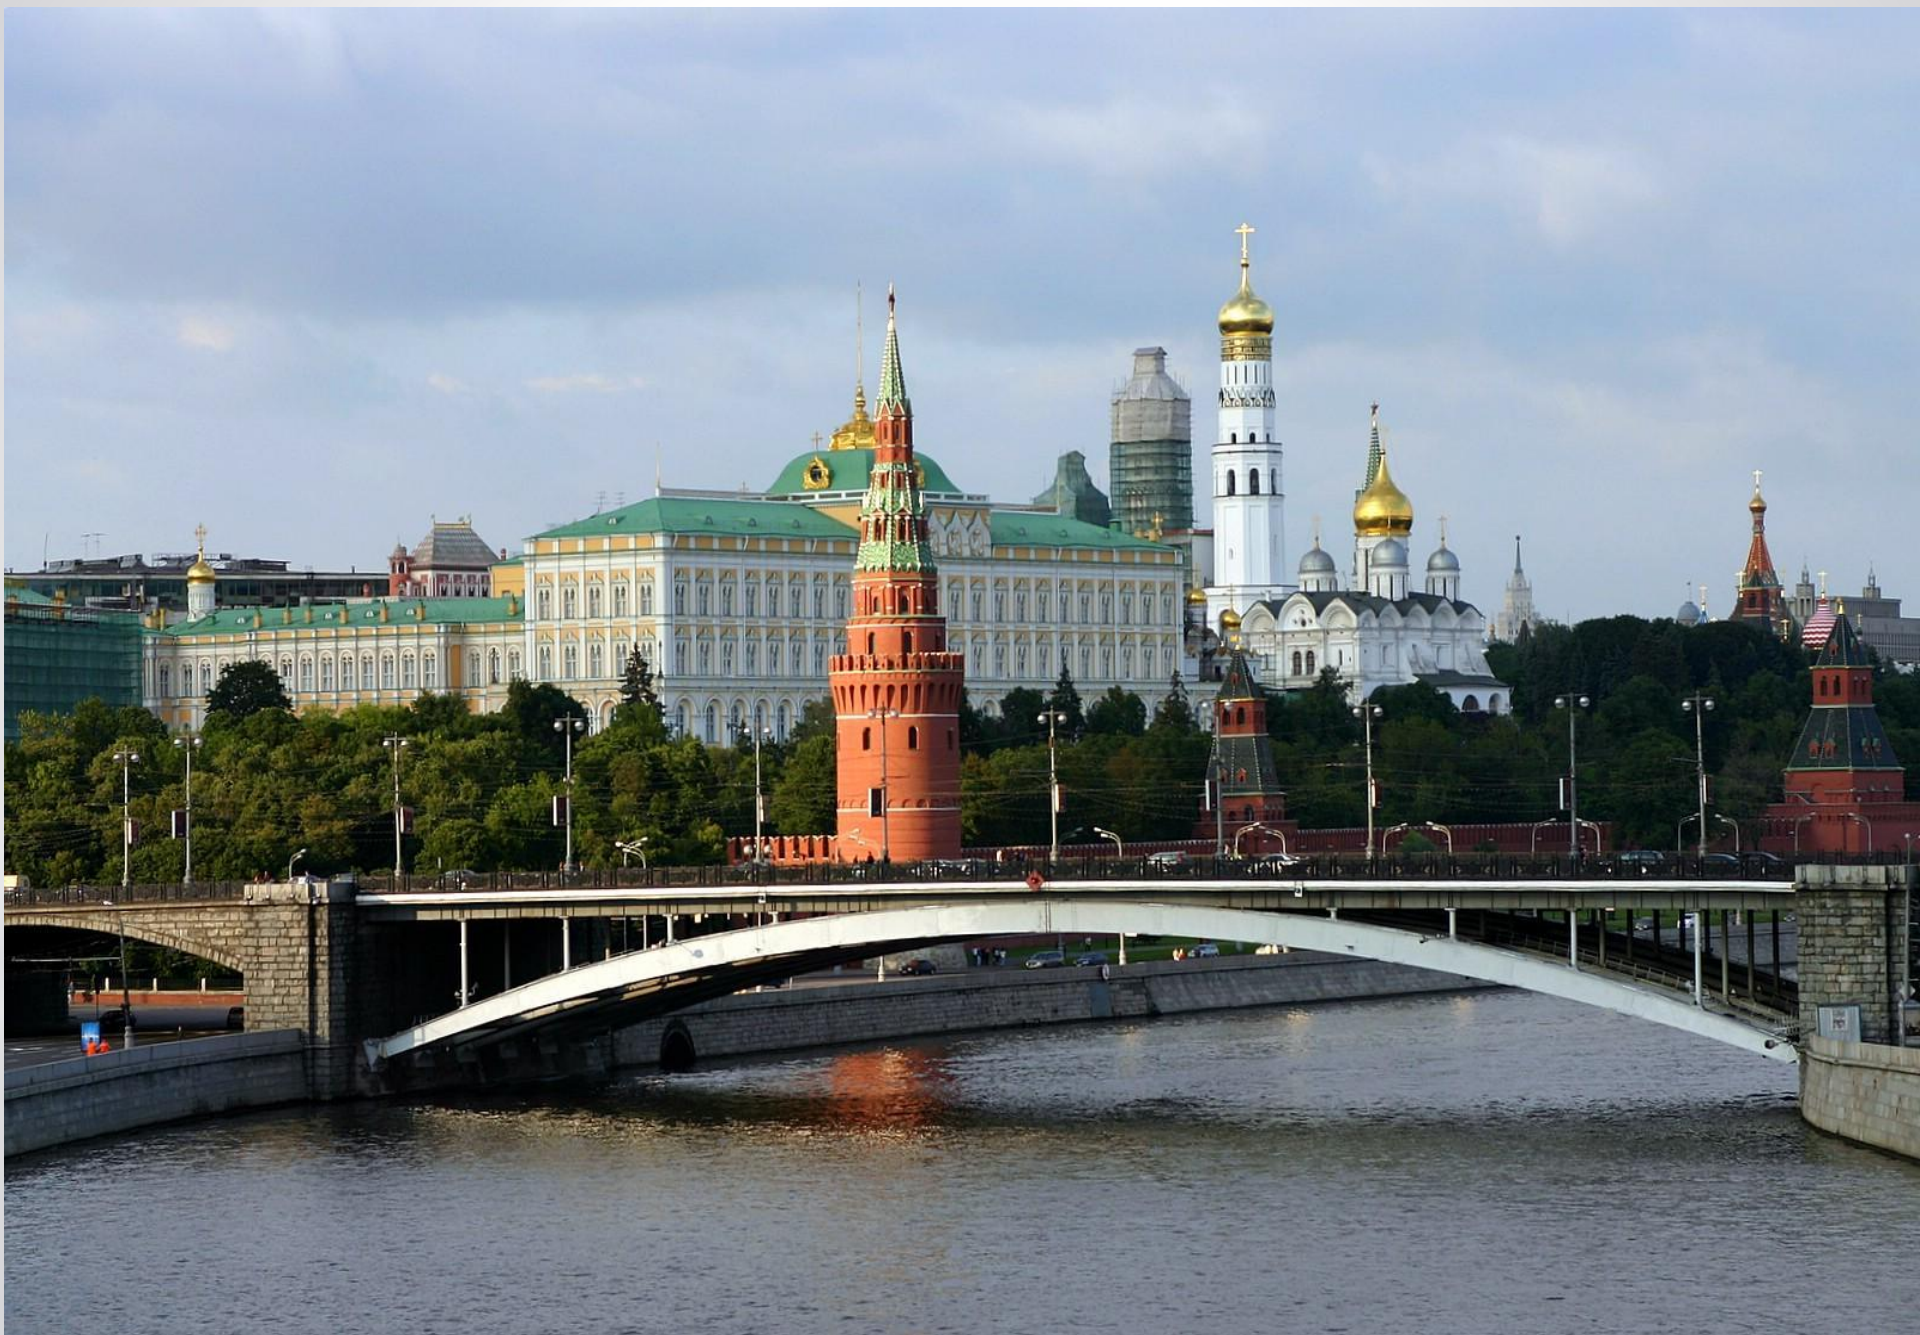


A nighttime photograph of the Moscow Kremlin and St. Basil's Cathedral. The Kremlin's towers and walls are illuminated with warm lights, and the cathedral's colorful, onion-shaped domes are brightly lit against the dark blue night sky. The text is overlaid in a large, bold, red font.

\* Москва-  
столица  
нашей  
Родины.

МОСКВА