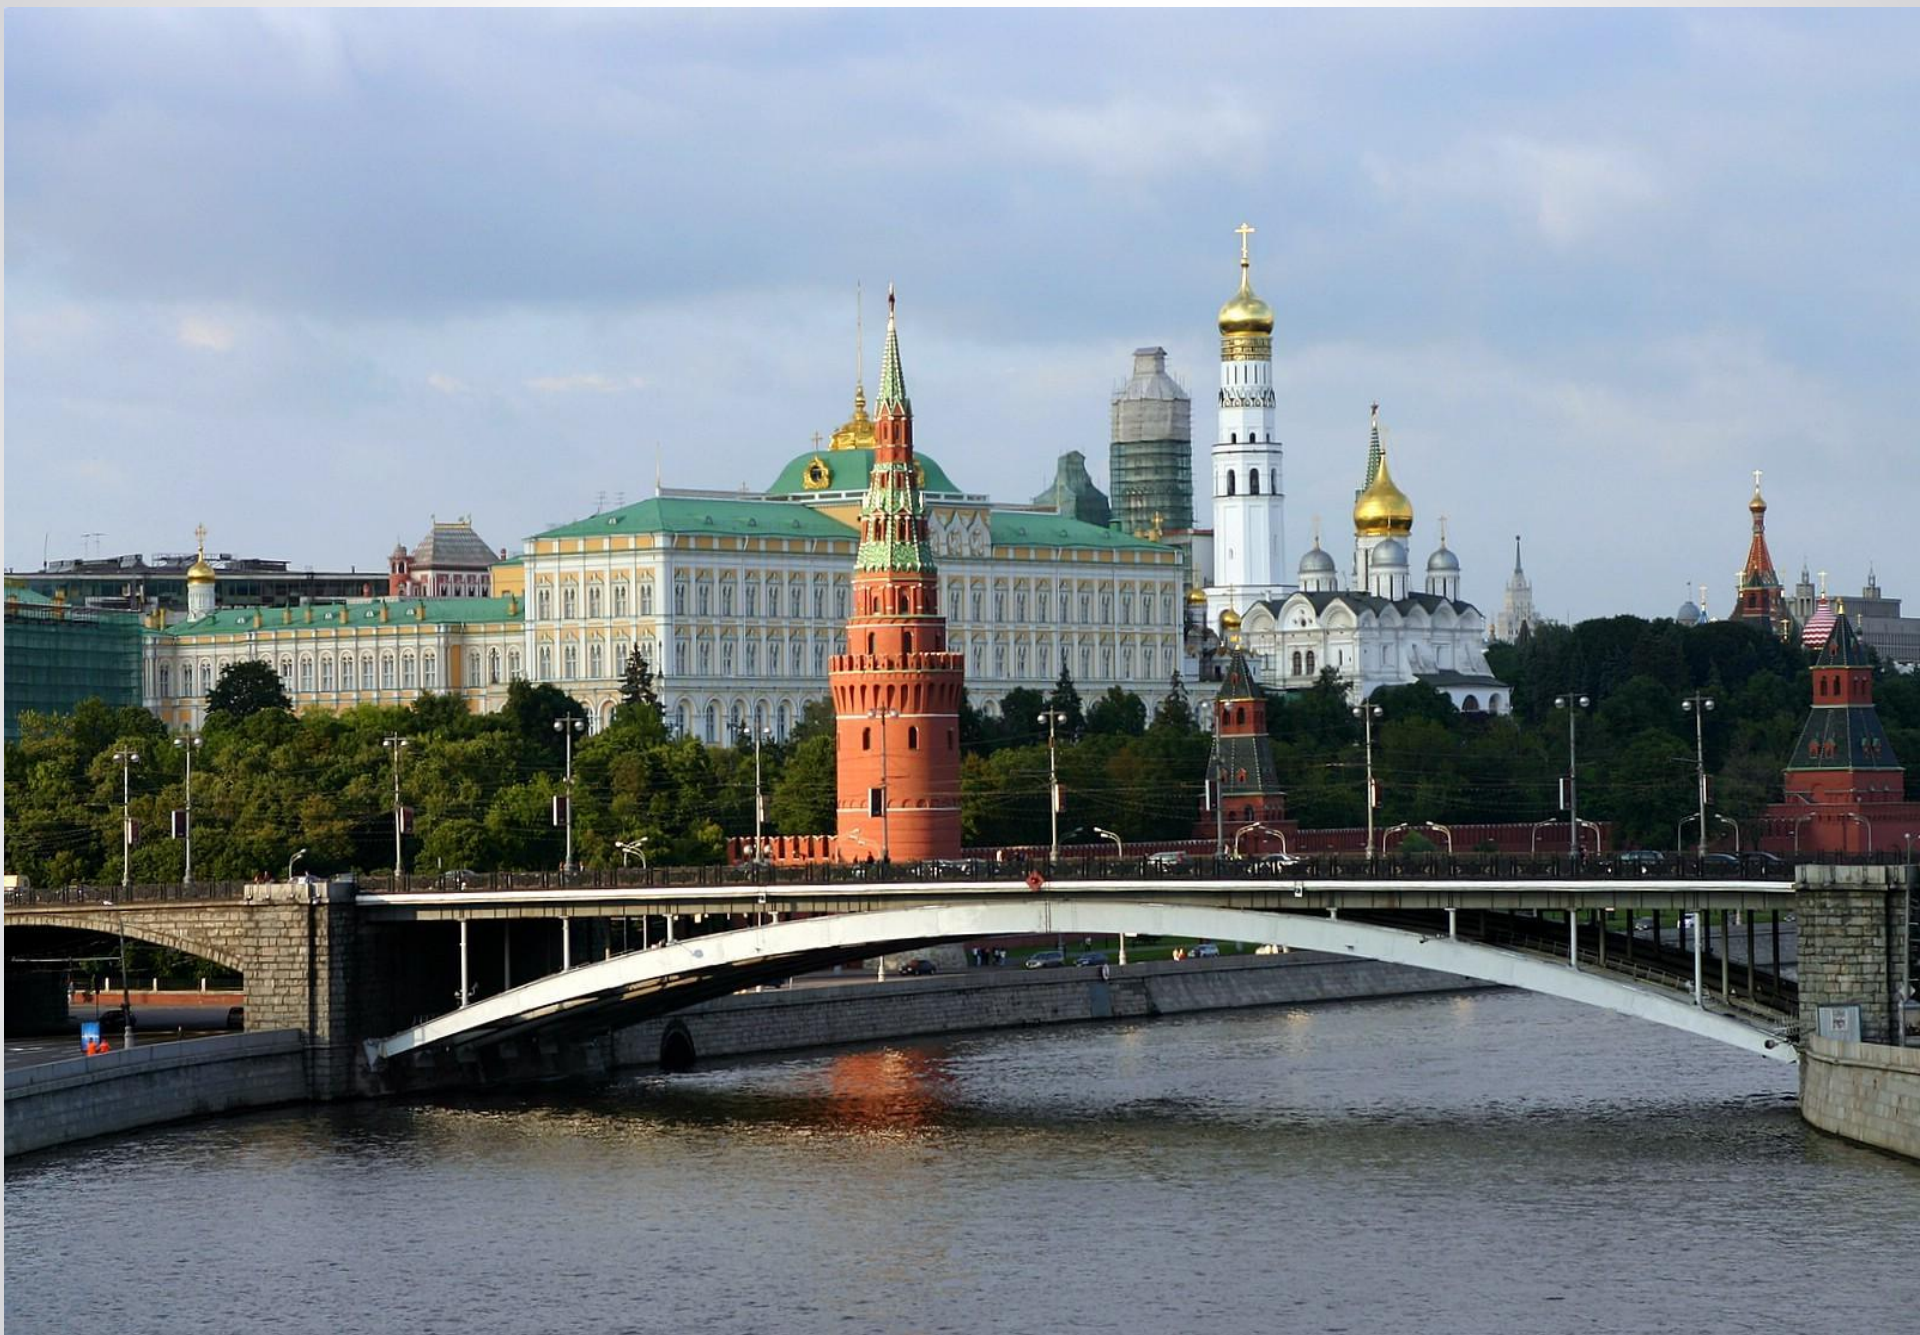


A nighttime photograph of the Moscow Kremlin and St. Basil's Cathedral. The Kremlin's towers and walls are illuminated with warm lights, and the cathedral's colorful, onion-shaped domes are brightly lit against the dark blue night sky. The text is overlaid in a large, bold, red font.

* Москва-
столица
нашей
Родины.

МОСКВА