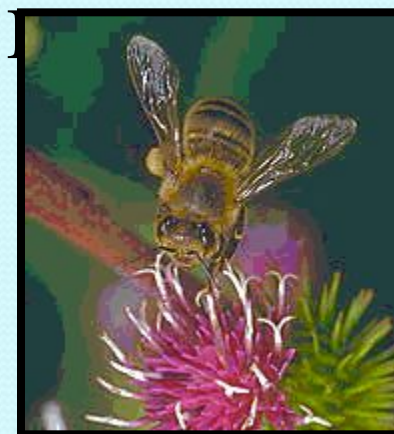

# ПАУКООБРАЗНЫЕ

скорпионы

сенокосцы

клещи

Признаки группы:

**наличие восьми**

**ног.**

# НАСЕКОМЫЕ

стрекозы

бабочки

••

The background of the slide features a close-up, artistic shot of seashells and pearls. The shells are light-colored with distinct ridges, and a single pearl is visible in the lower foreground. The overall color palette is a mix of light blues, greens, and whites, with a soft, bokeh-like light effect.

Признаки группы:  
наличие шести ног.