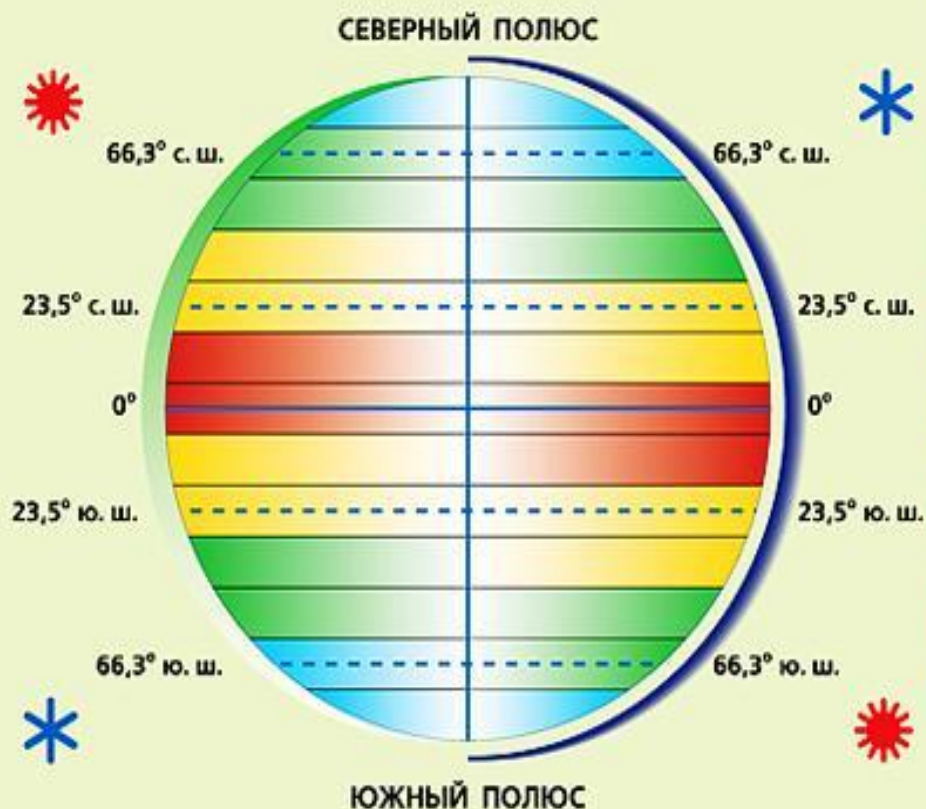

ВОЗДУШНЫЕ МАССЫ И КЛИМАТЫ ЗЕМЛИ

ВОЗДУШНЫЕ МАССЫ

- Экваториальные
- Тропические
- Умеренные
- Арктические (Антарктические)

КЛИМАТИЧЕСКИЕ ПОЯСА

- Экваториальный
- Субэкваториальный
- Тропический
- Субтропический
- Умеренный
- Субарктический (Субантарктический)
- Арктический (Антарктический)

ВОЗДУШНЫЕ МАССЫ	Экваториальные	Тропические	Умеренные	Арктические (Антарктические)
ТЕМПЕРАТУРА	Теплые	Теплые	Теплые летом, холодные зимой	Холодные
ВЛАЖНОСТЬ	Влажные	Морские – влажные, континентальные – сухие	Морские – влажные, континентальные – сухие	Сухие