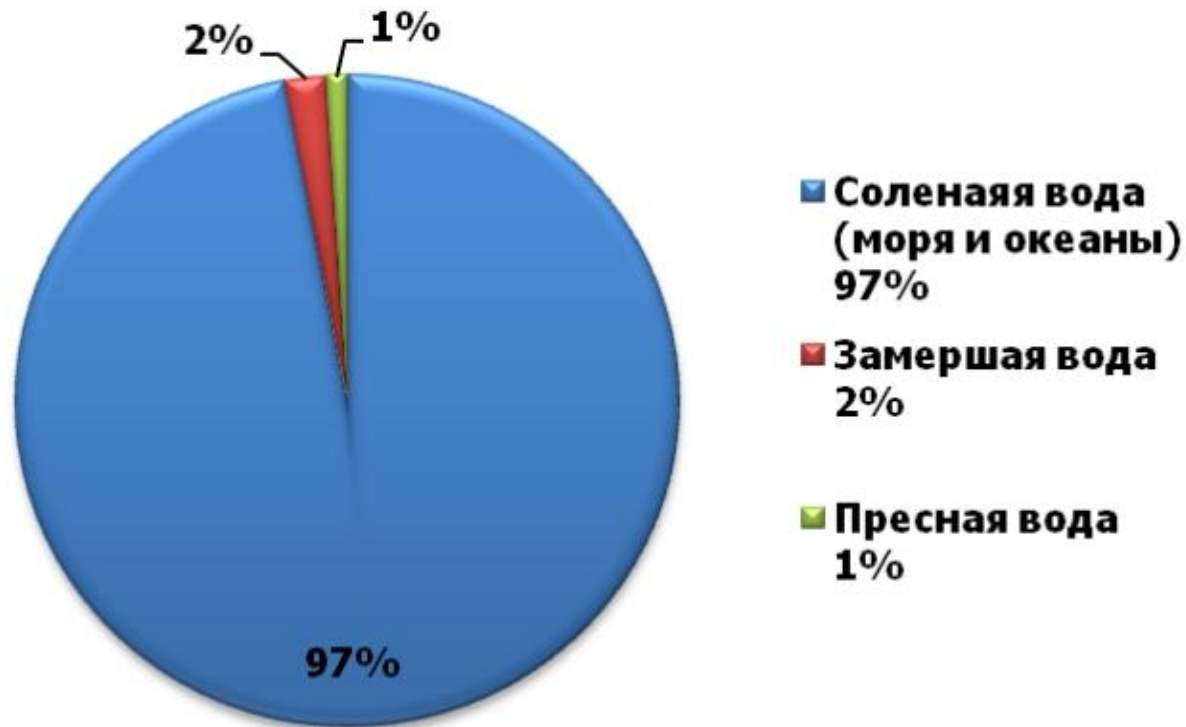

## Ответы к тесту:

1 - А

2 - Б

3 - В

4 - Б

5 - А

A close-up, high-speed photograph of a water splash. The water is captured in mid-air, forming a crown-like shape with many small droplets flying upwards and outwards. The background is a soft, out-of-focus blue. The overall tone is clean and refreshing.

**БЕРЕГИТЕ  
ВОДУ!**