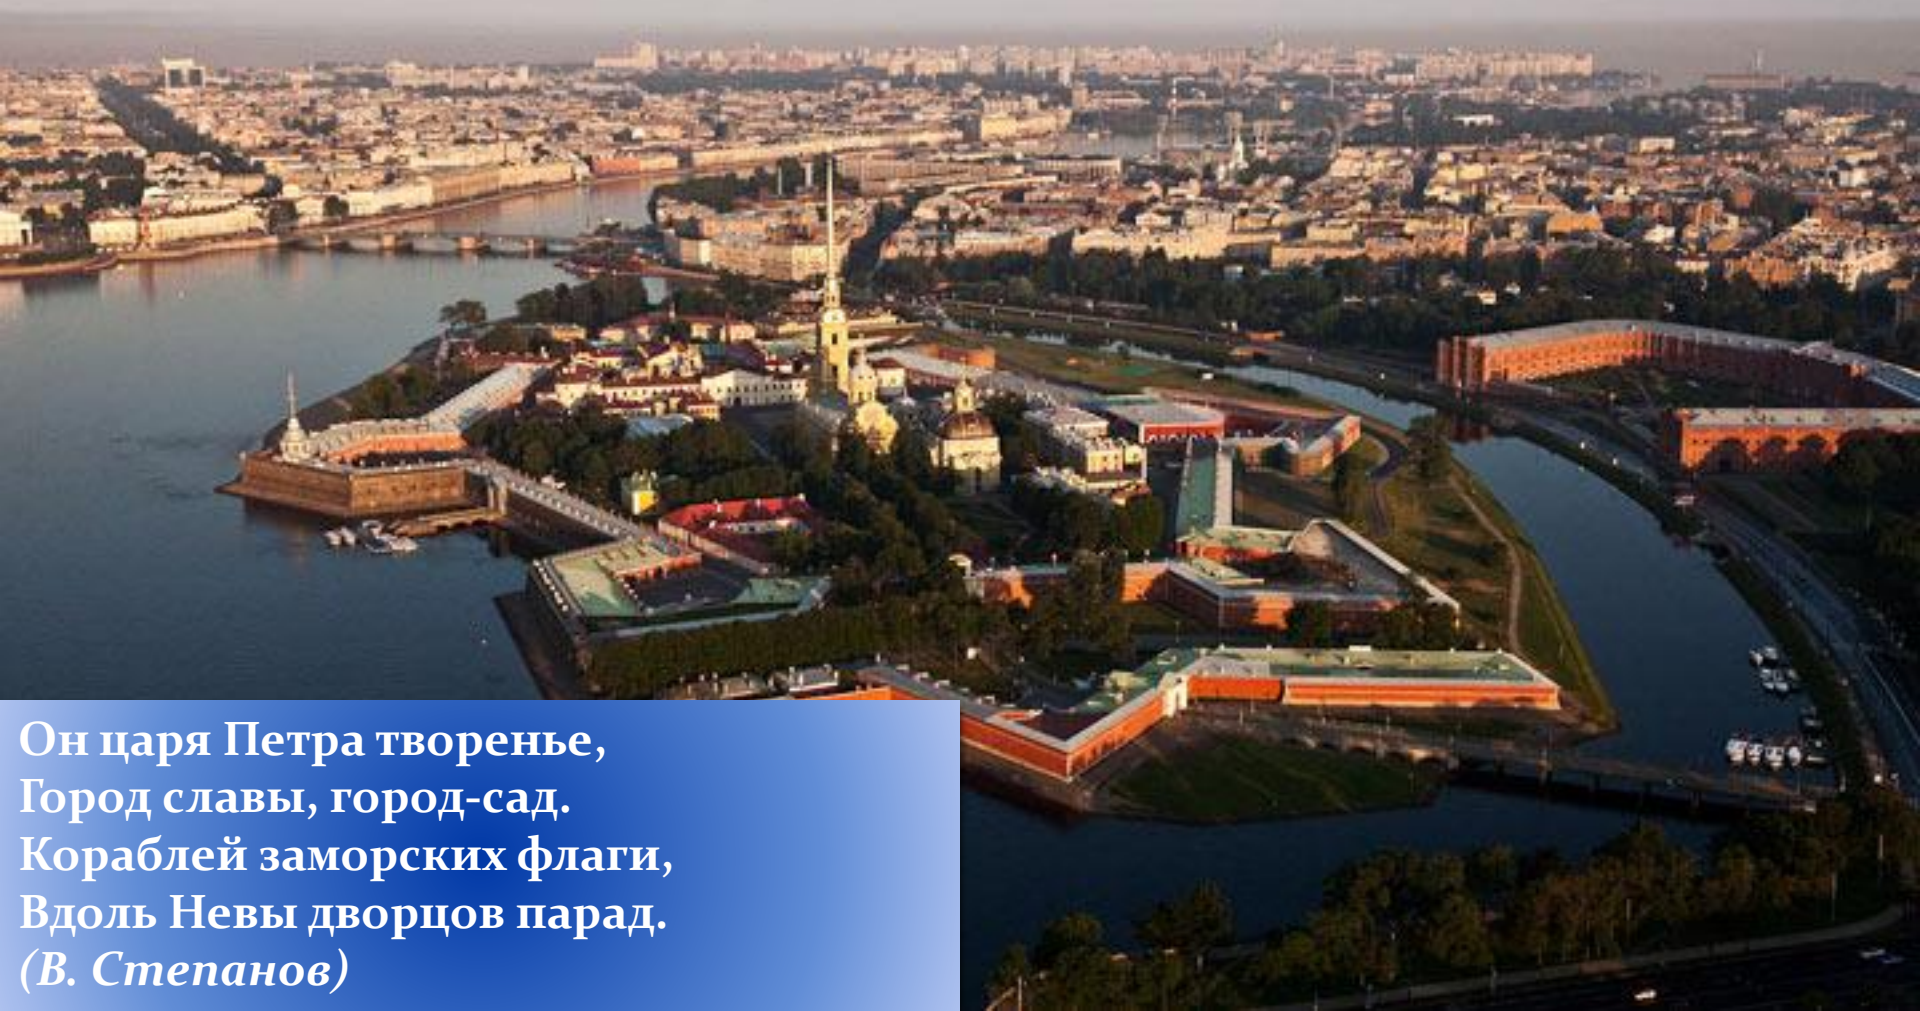

Санкт-Петербург

Он царя Петра творенье,
Город славы, город-сад.
Кораблей заморских флаги,
Вдоль Невы дворцов парад.
(В. Степанов)