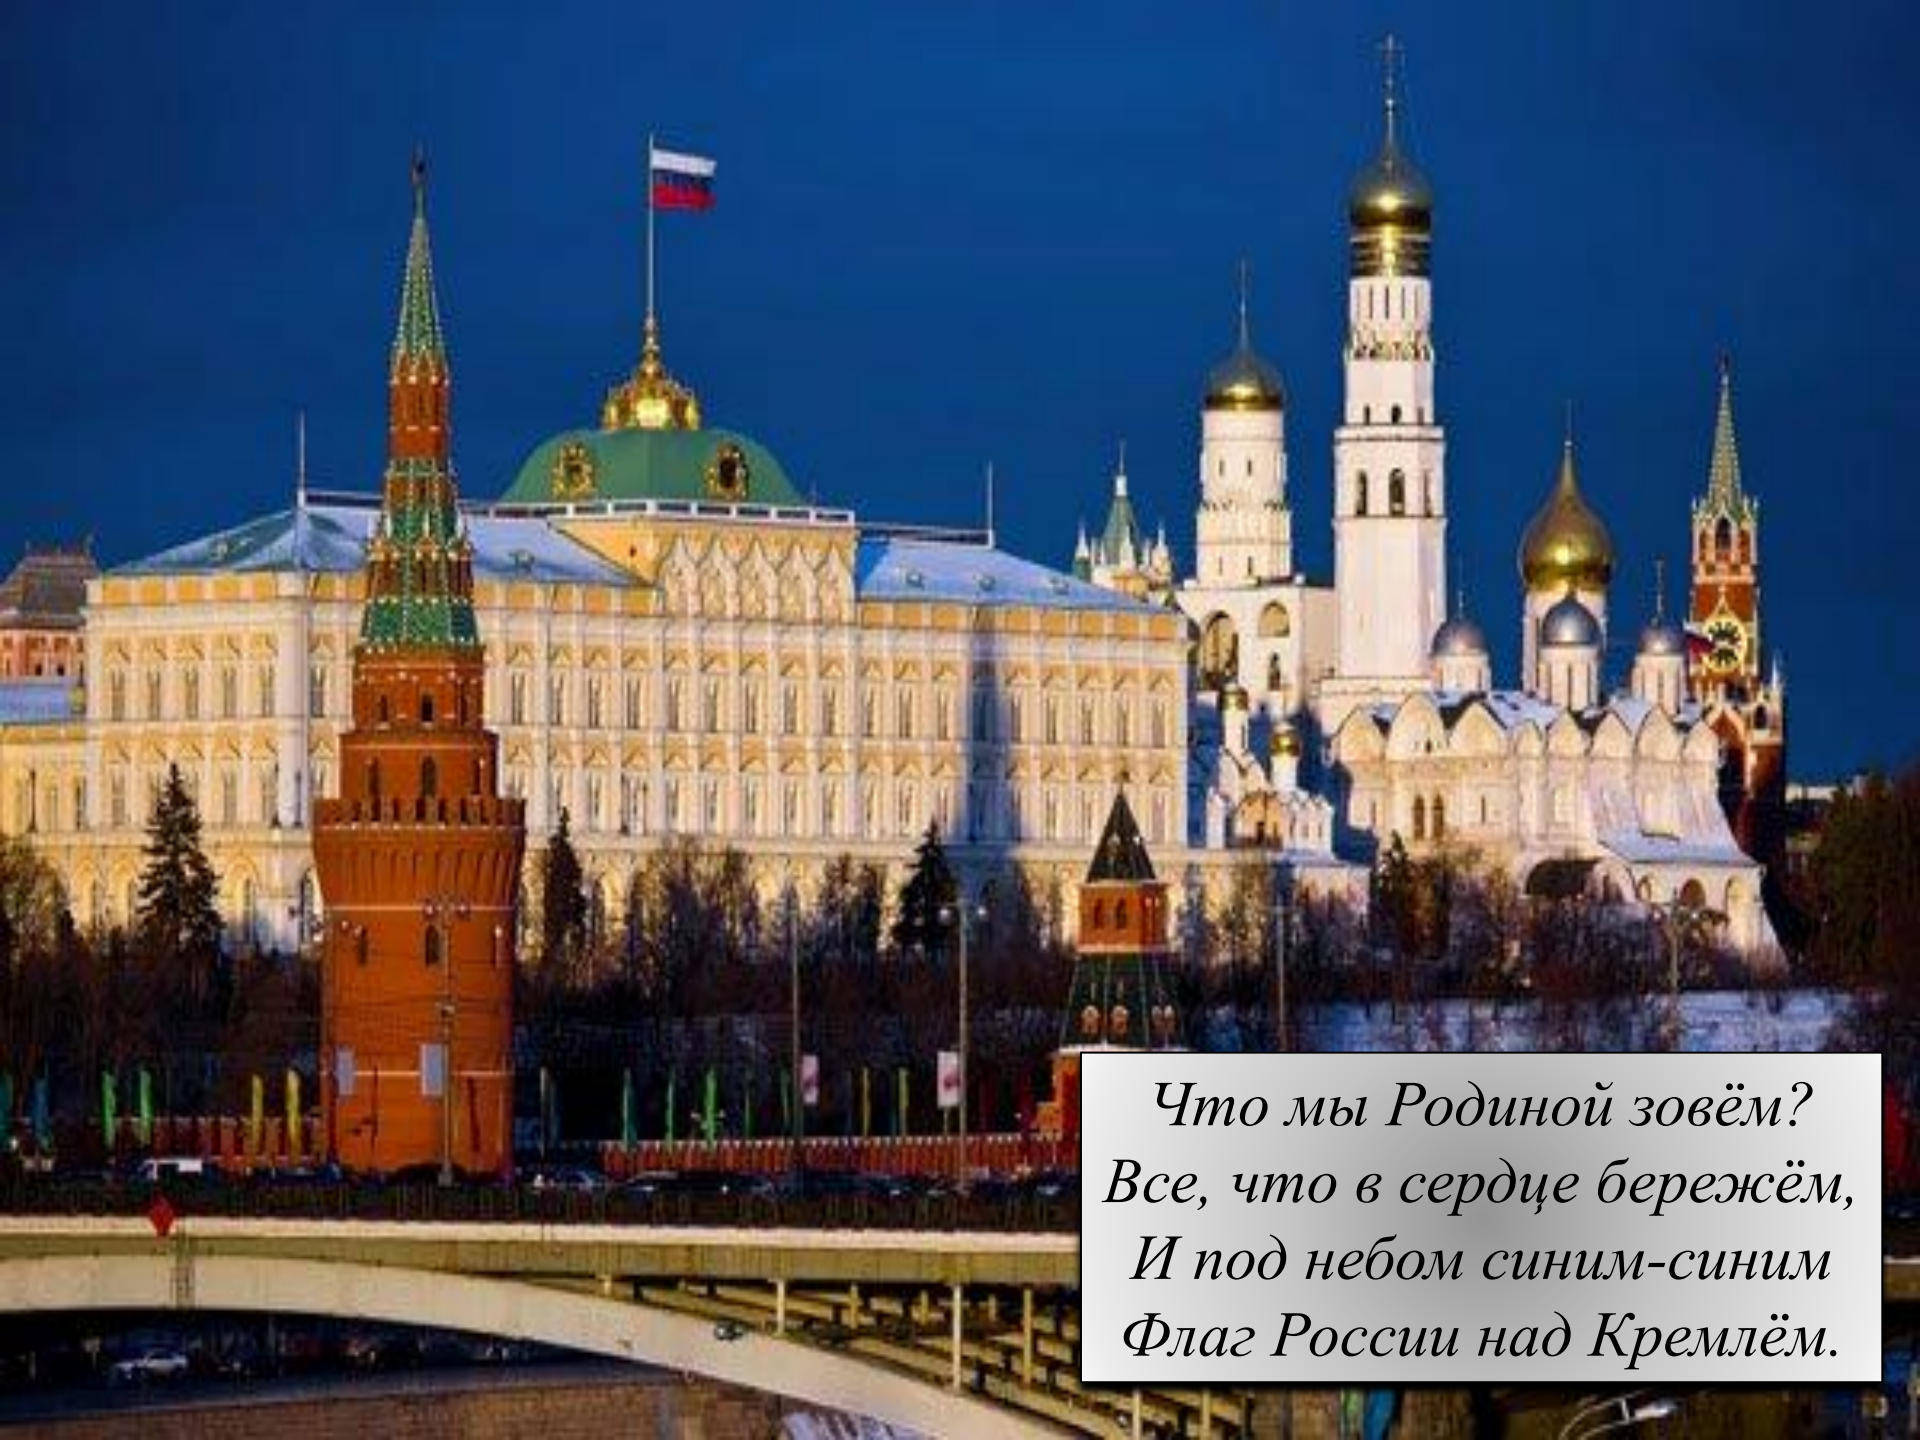

*Что мы Родиной зовём?
Все, что в сердце бережём,
И под небом синим-синим
Флаг России над Кремлём.*