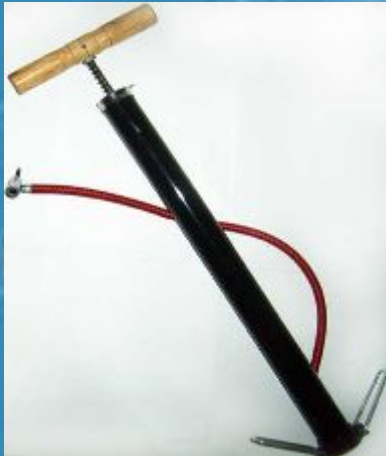

Где работает воздух