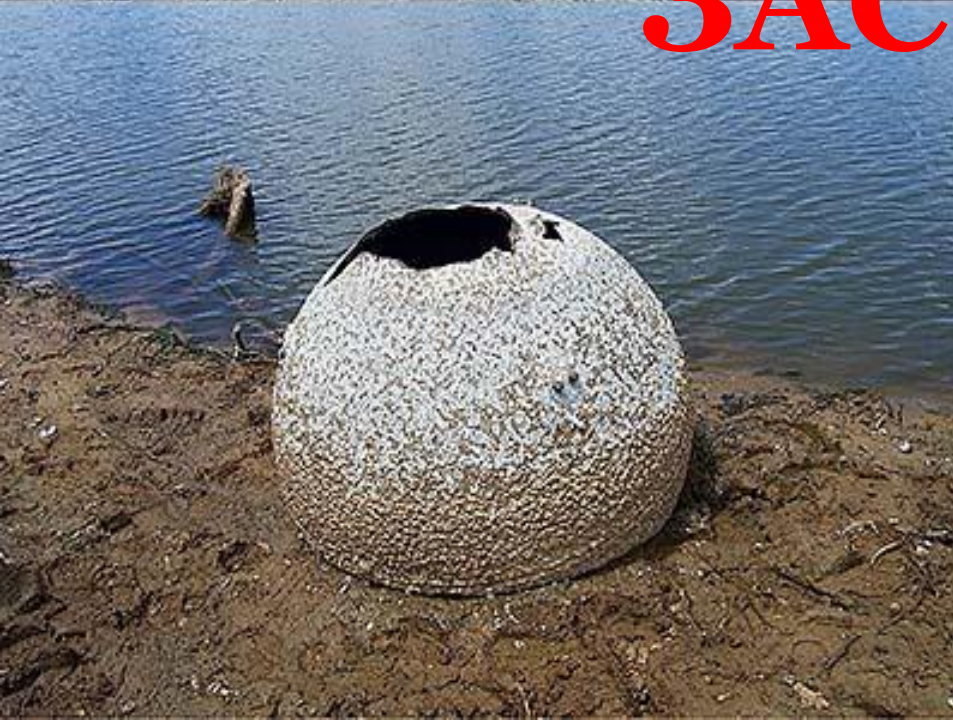

A vibrant landscape featuring a rainbow arching across a blue sky with light clouds. Below the rainbow, a calm lake reflects the colors of the sky and the surrounding green hills. The hills are covered in lush vegetation and stretch into the distance. The overall scene is peaceful and scenic.

ТУМАН

ШТОРМ

ЗЕМЛЕТРЕСЕНИЕ

НАВОДНЕНИЕ

ЗАСУХА

МОРОЗ

A vibrant rainbow arches across a dramatic, cloudy sky. The clouds are dark and heavy, with patches of blue and orange light breaking through. Below the sky, a line of trees and a body of water are visible, suggesting a natural landscape. The overall mood is serene and awe-inspiring.