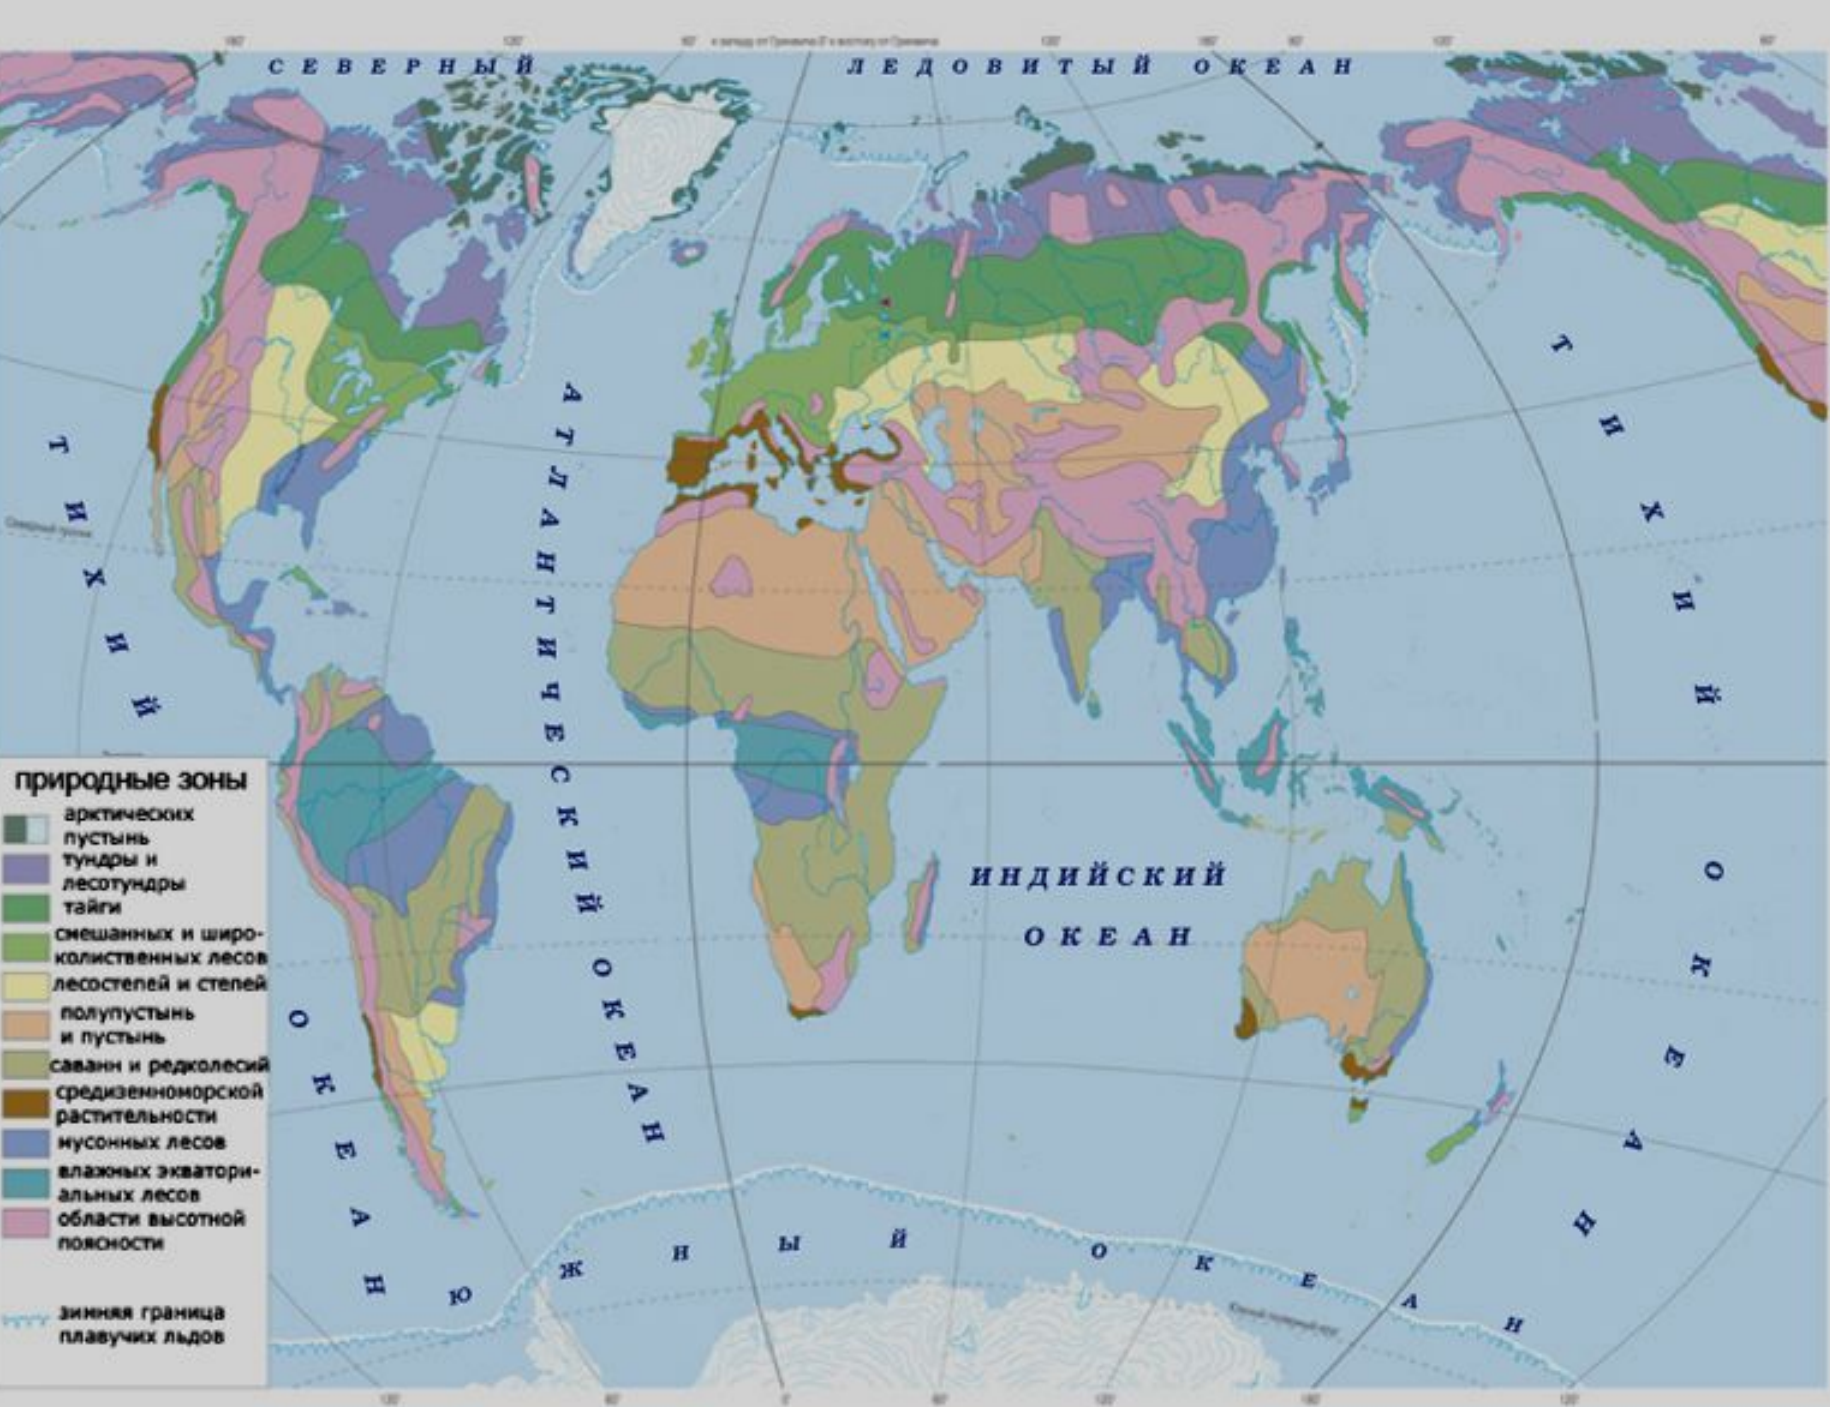

A satellite-style map of Russia and its surrounding regions, including parts of Europe, Asia, and the Arctic. The map shows various geographical features like mountains, rivers, and coastlines. The text is overlaid on the map.

# ПРИРОДНЫЕ ЗОНЫ РОССИИ. ЗОНА АРКТИЧЕСКИХ ПУСТЫНЬ.

Урок окружающего мира  
4 класс

# АРКТИКА

A photograph of the Aurora Borealis (Northern Lights) over a snowy mountain range. The aurora displays vibrant green and red curtains of light against a dark, starry sky. The foreground shows snow-covered peaks and ridges.

От греч. *arctikos* — северный,  
*arctos* — медведь (по созвездию  
Малой Медведицы)