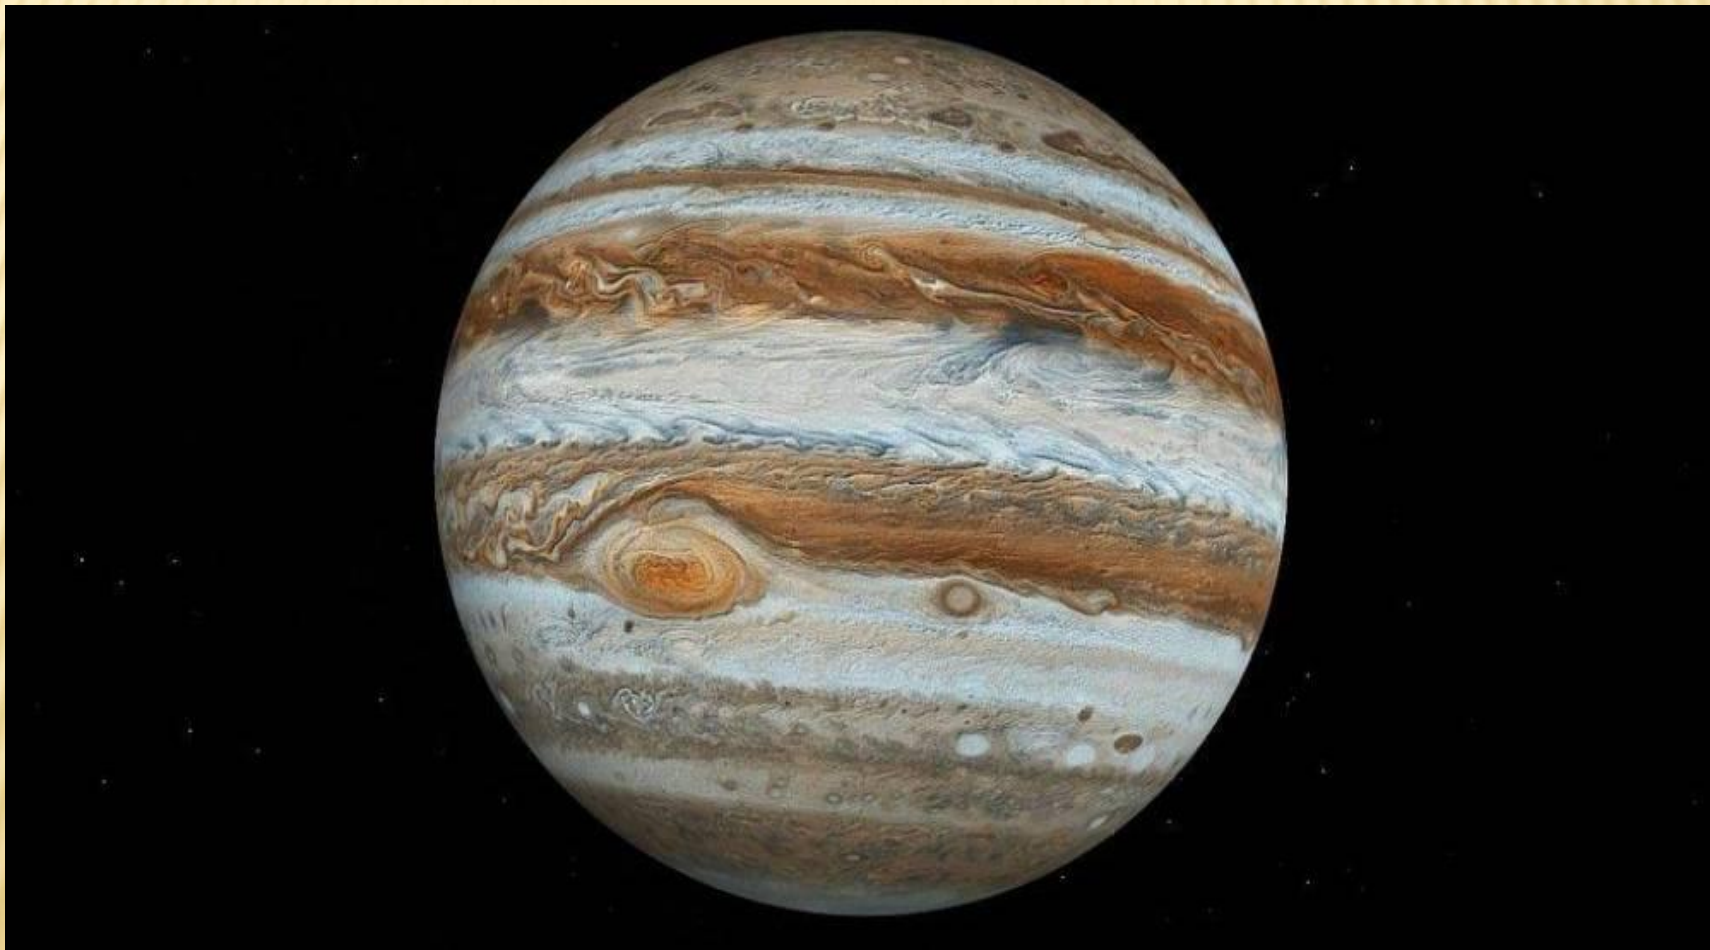

The background is a deep blue space scene. In the upper left, a full Earth is visible, showing continents and clouds. In the lower right, another Earth is partially visible, showing its horizon and surface. The background is filled with numerous small, bright stars and a faint, glowing nebula or galaxy structure. The overall color palette is monochromatic, dominated by various shades of blue.

# ЮПИТЕР

---

САТУРН.

# УРАН

НЕПТУН