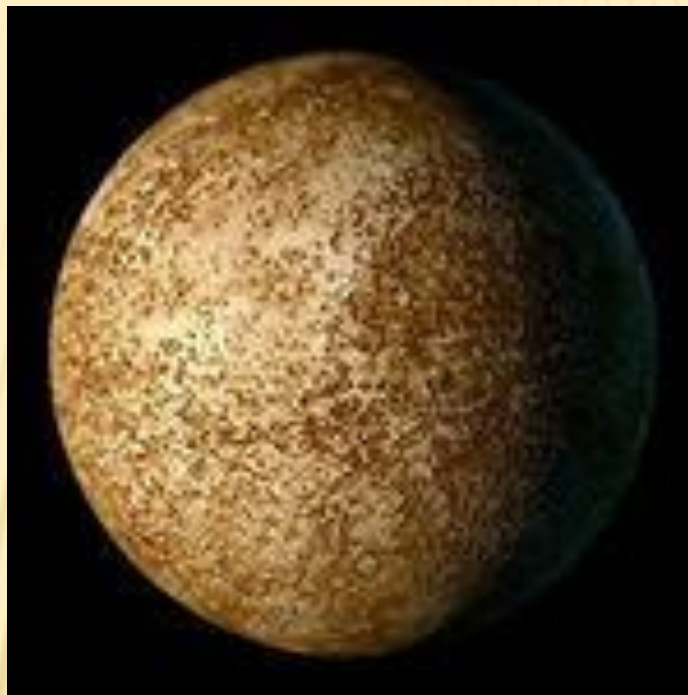

The background is a deep blue space scene. In the upper left, a full Earth is visible, showing continents and clouds. In the lower right, another Earth is partially visible, showing its horizon and surface. The background is filled with numerous small, bright stars and a faint, glowing nebula or galaxy structure. The overall color palette is monochromatic, dominated by various shades of blue.

# МЕРКУРИЙ

---

# ЮПИТЕР

---

САТУРН.