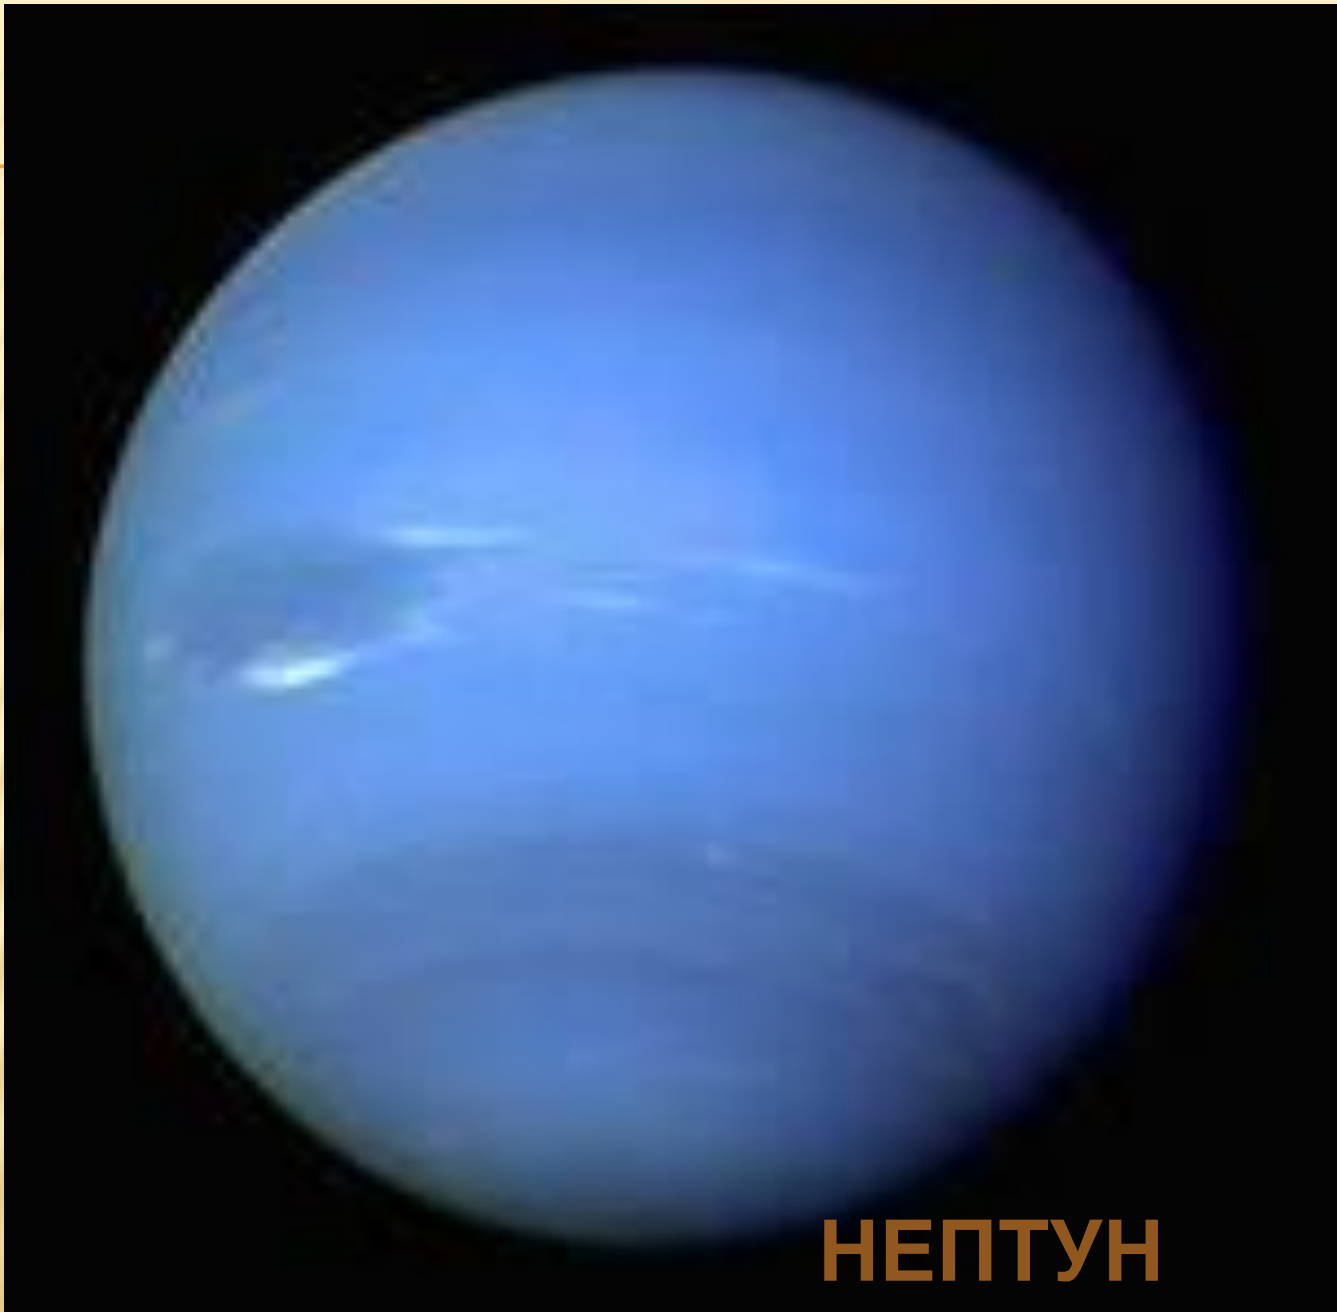

The background is a deep blue space scene. In the upper left, a full Earth is visible, showing continents and clouds. In the lower right, another Earth is partially visible, showing its horizon and surface. The background is filled with numerous small, bright stars and a faint, glowing nebula or galaxy structure. The overall color palette is monochromatic, dominated by various shades of blue.

# ЮПИТЕР

---

САТУРН.

# УРАН

НЕПТУН