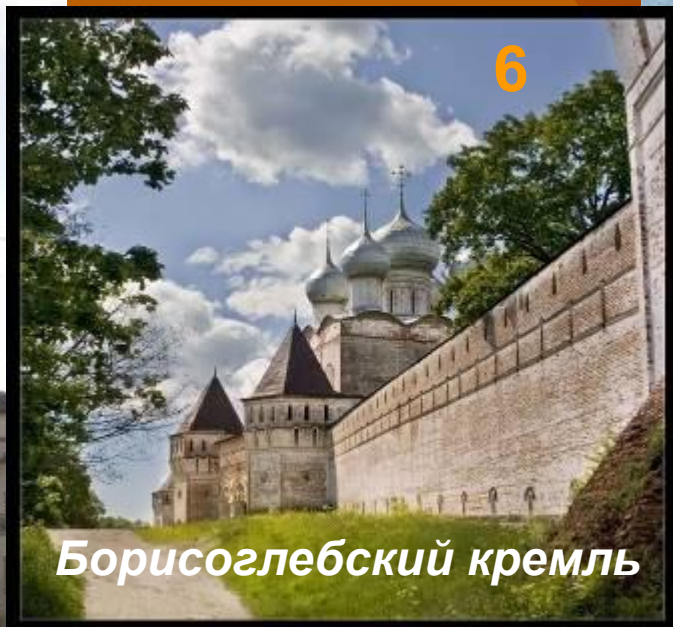

The background of the slide is a solid orange color with a pattern of stylized, darker orange leaves and branches scattered across it. The leaves have a simple, flat appearance with visible veins.

# *Московский Кремль*

*Псковский кремль*

2

5

*Ярославский кремль*

3

*Астраханский кремль*

4

*Владимирский кремль*

6

*Борисоглебский кремль*

1

*Нижегородский кремль*