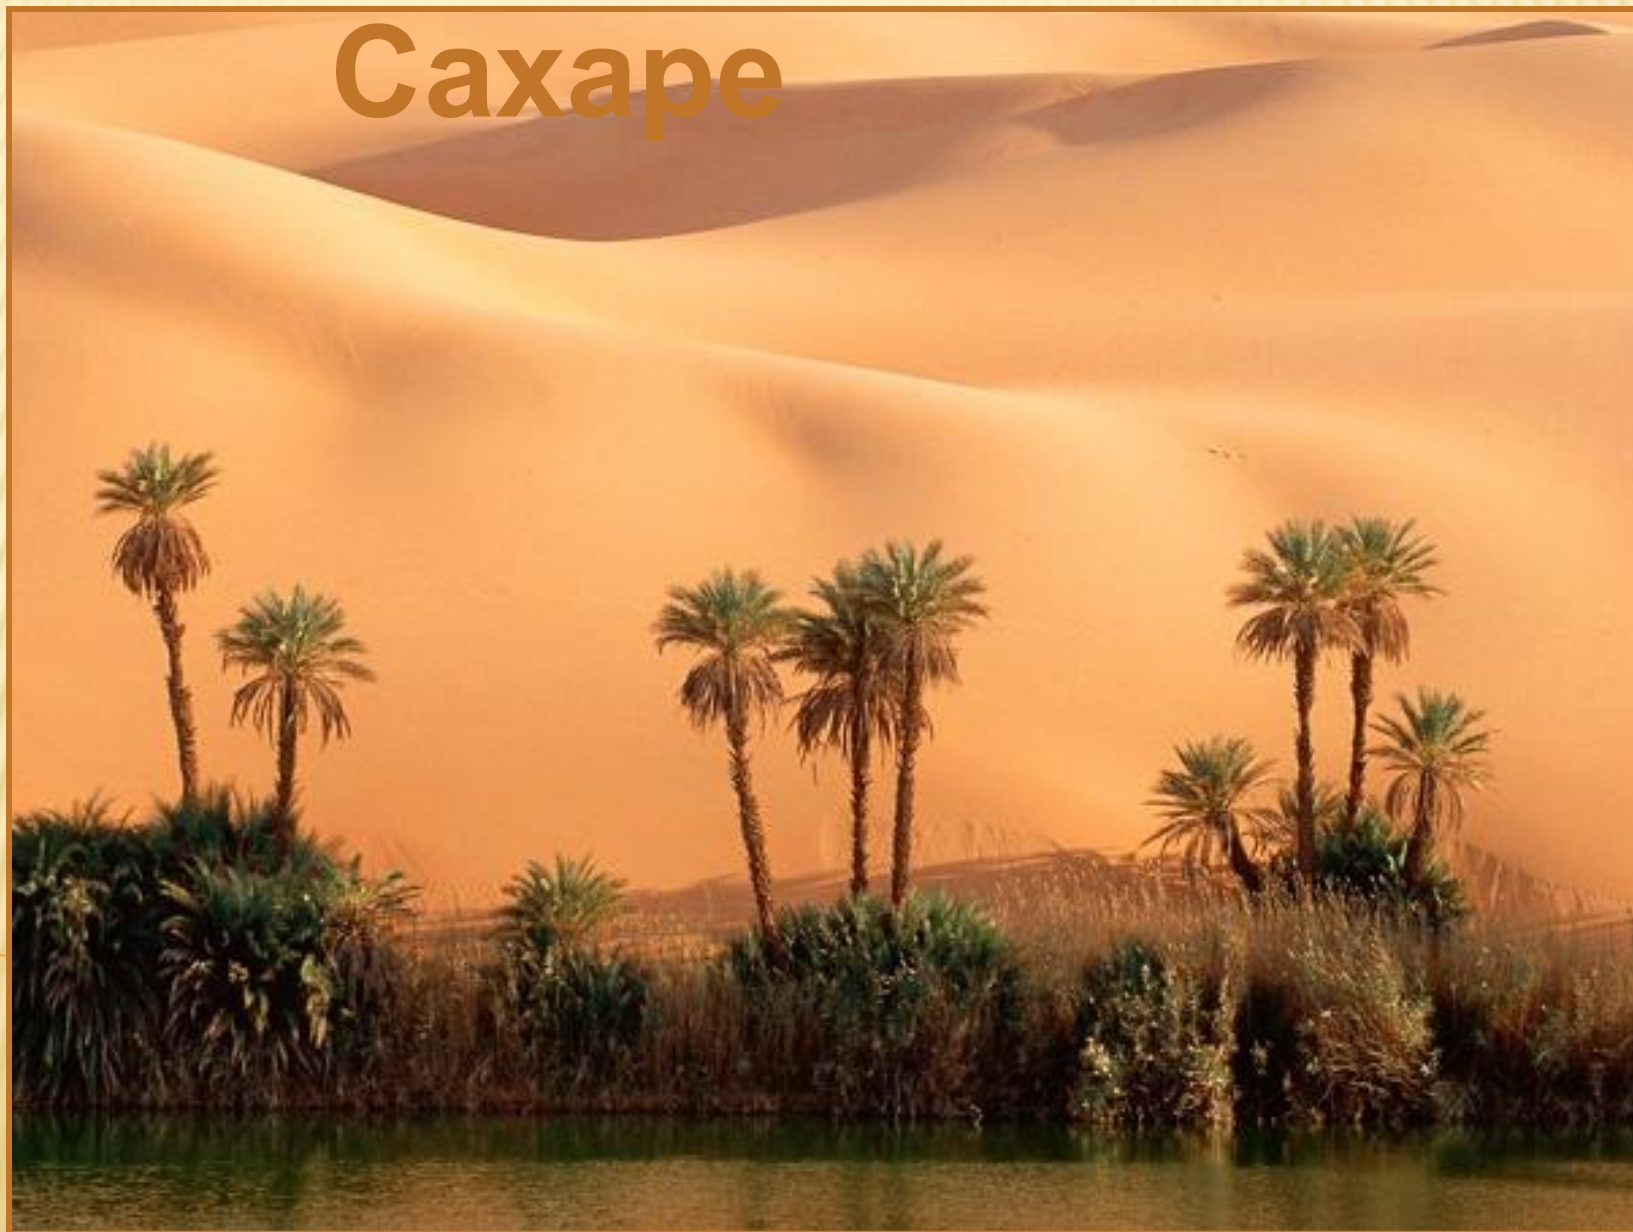

Мираж в Сахаре