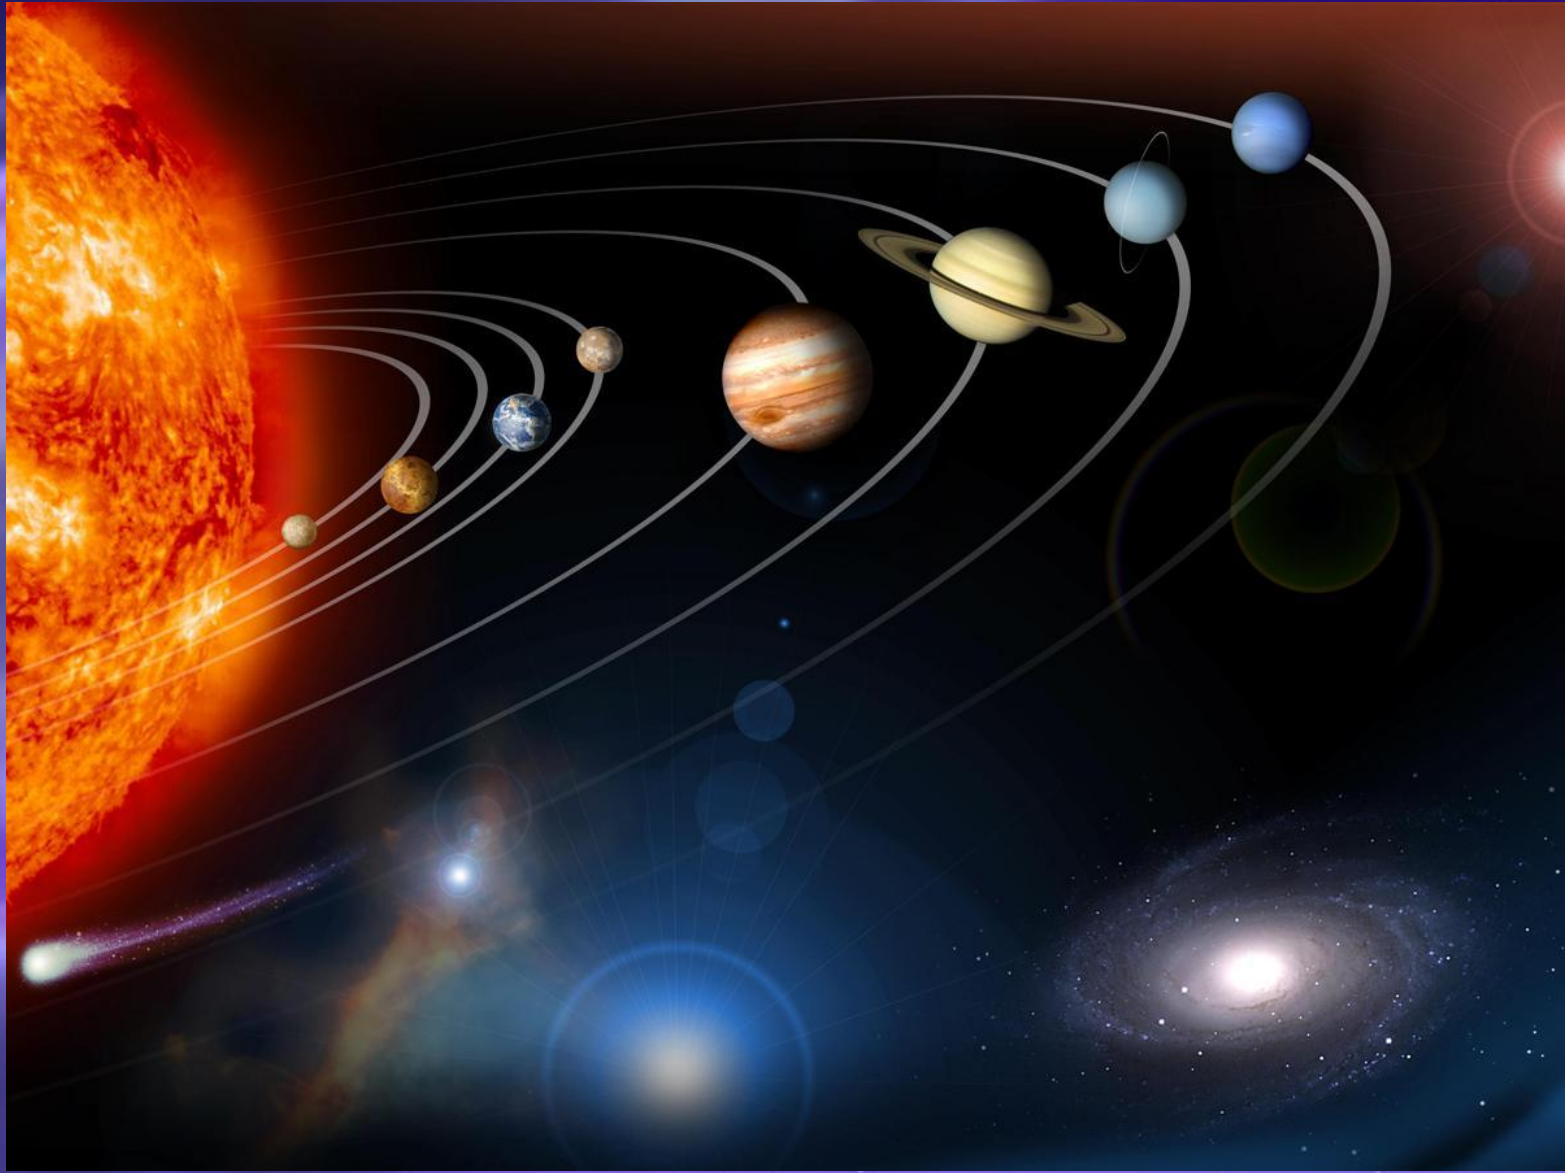

The background of the image is a vibrant cosmic scene. It features a deep blue and purple color palette, with numerous bright, multi-pointed stars scattered across the field. Swirling, ethereal nebulae in shades of blue, purple, and white create a sense of depth and movement. The overall effect is that of a vast, star-filled universe.

**УРОК  
ОКРУЖАЮЩЕ  
ГО  
МИРА**

ЧТО ДАЁТ НАМ  
СОЛНЦЕ?

СВЕТ

ТЕПЛ

О

ЭНЕРГ  
ИЯ

**ПОСЛОВИ  
ЦА**

**НА СОЛНЫШКО НЕ  
ГЛЯДИ:  
ОСЛЕПНЕШЬ**