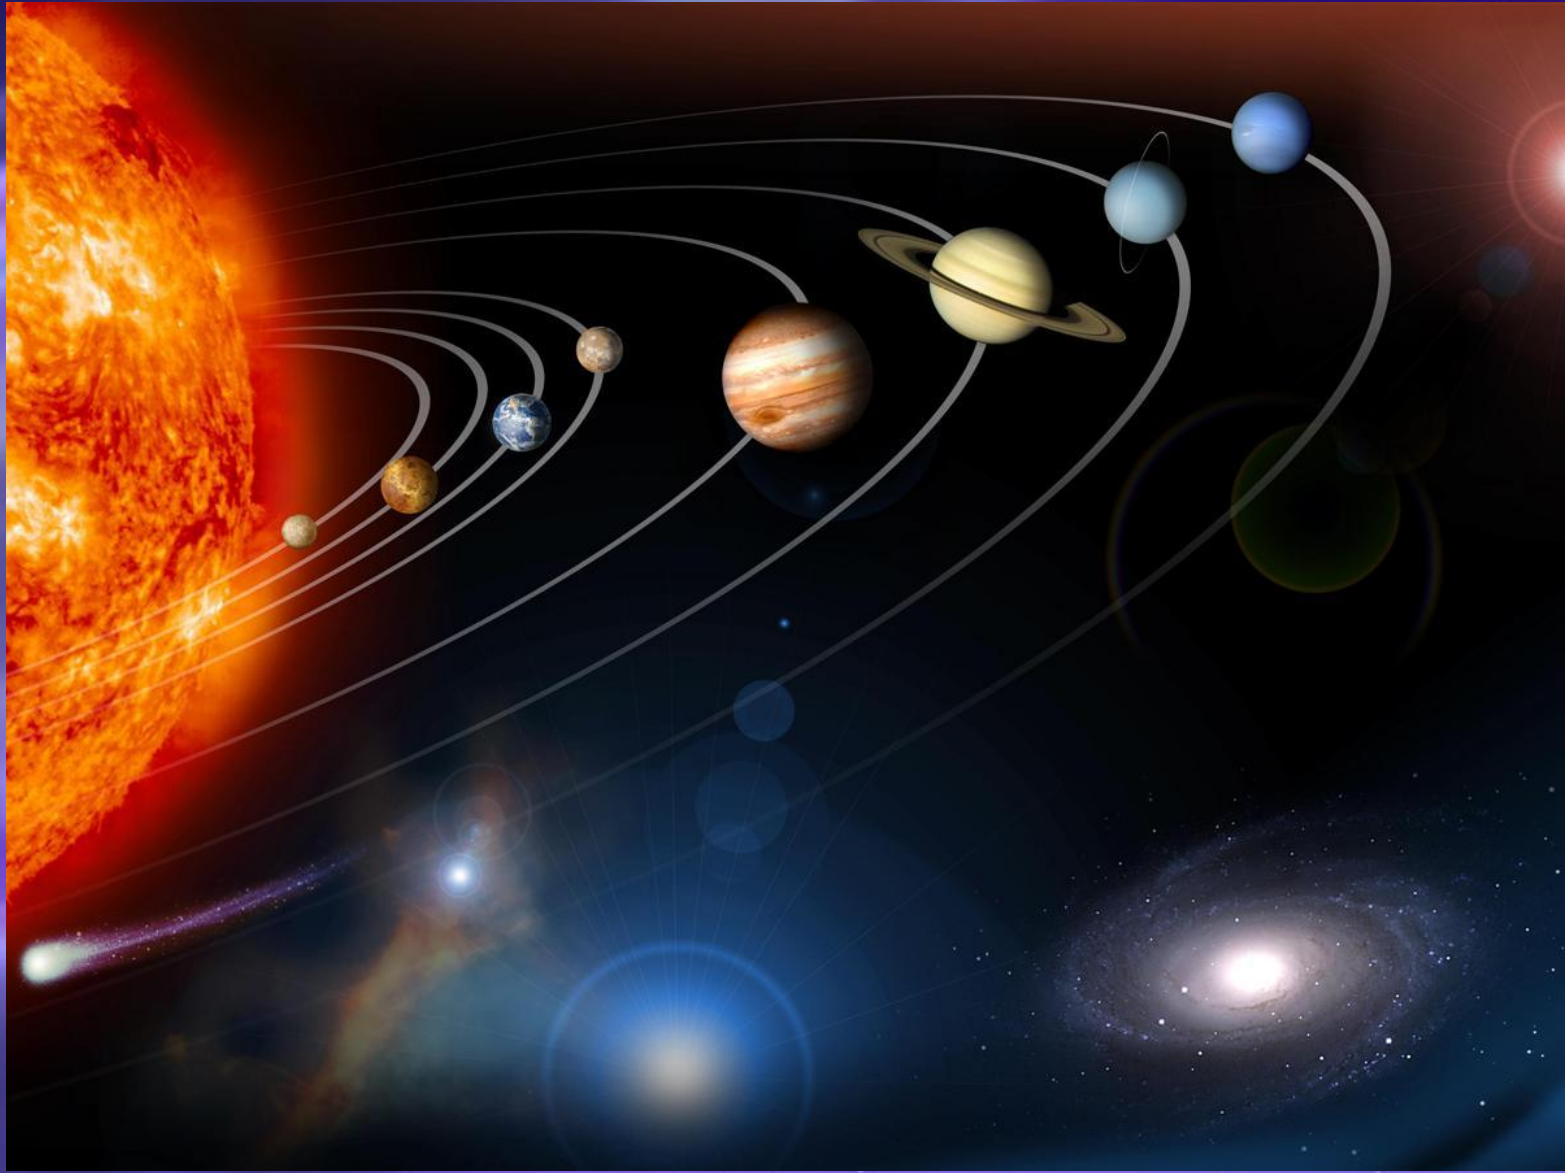

The background of the image is a vibrant cosmic scene. It features a deep blue and purple color palette, with numerous bright, multi-pointed stars scattered across the field. Swirling, ethereal nebulae in shades of blue, purple, and white create a sense of depth and movement. The overall effect is that of a vast, star-filled universe.

**УРОК
ОКРУЖАЮЩЕ
ГО
МИРА**

ЧТО ДАЁТ НАМ
СОЛНЦЕ?

СВЕТ

ТЕПЛ

О

ЭНЕРГ
ИЯ

**ПОСЛОВИ
ЦА**

**НА СОЛНЫШКО НЕ
ГЛЯДИ:
ОСЛЕПНЕШЬ**