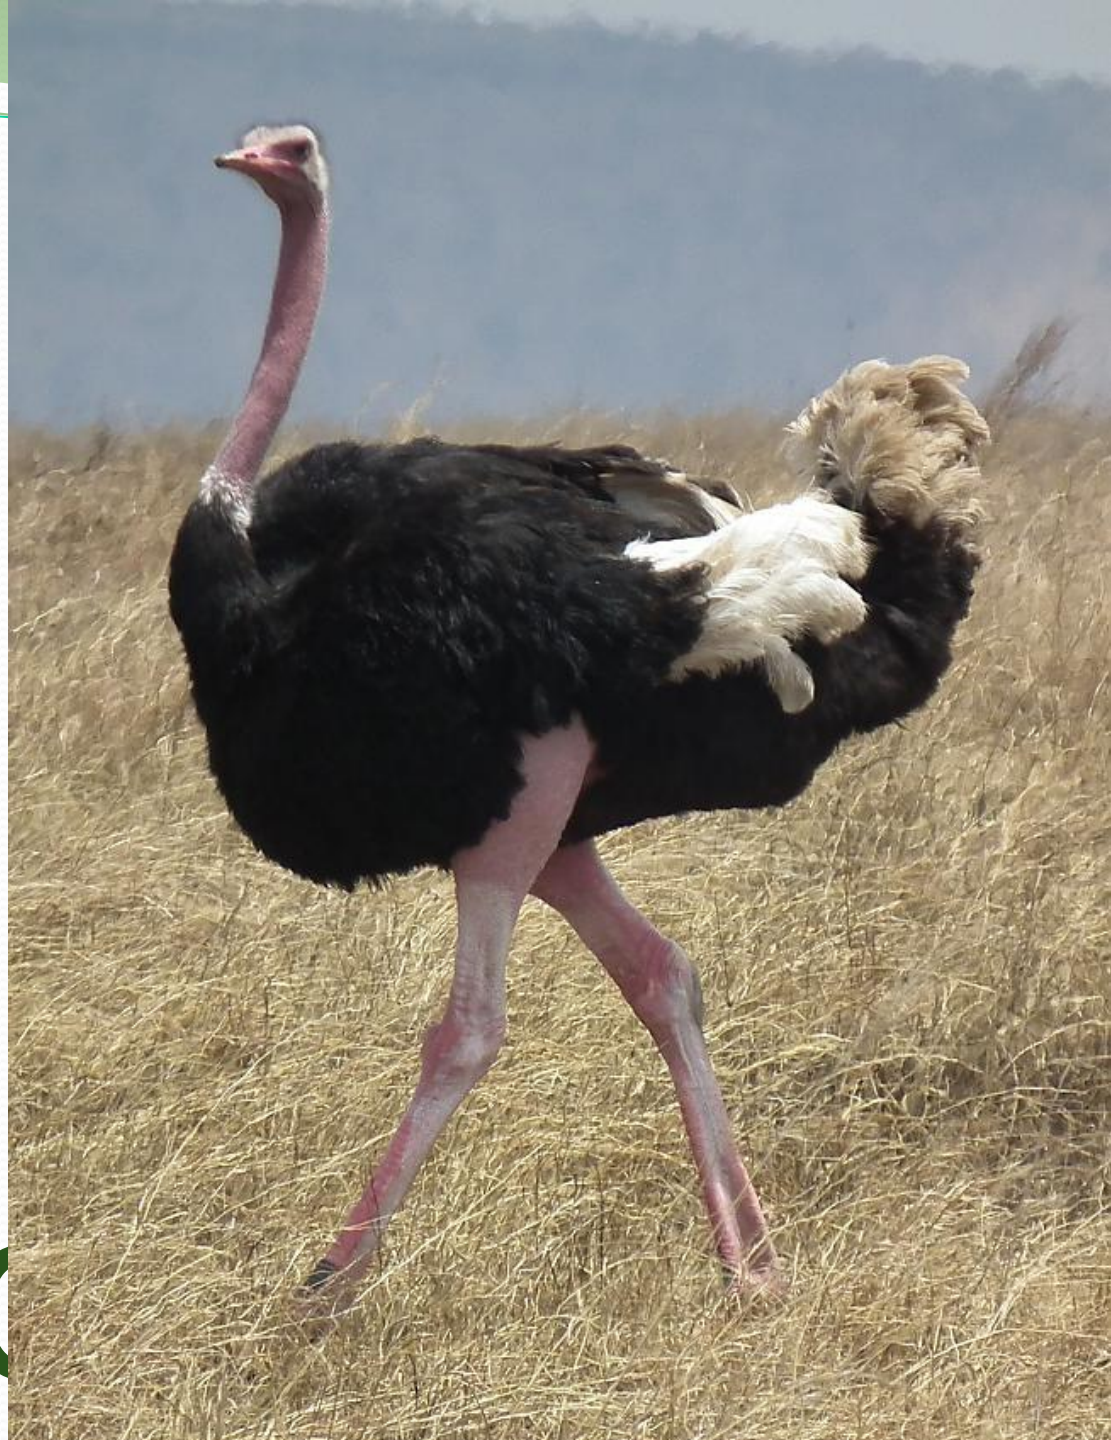

# НОВОСИБИРСКИЙ ЗООПАРК

The image shows the entrance to the Novosibirsk Zoo. The main feature is a large, modern building with a facade of blue-tinted glass panels. The glass reflects the sky, clouds, and the surrounding environment. Above the glass facade, the name of the zoo is written in large, green, three-dimensional Cyrillic letters. Below the glass, there are several entrance gates with decorative garlands of green and yellow flowers. People, including children and adults, are seen walking on the paved area in front of the entrance. A black lamppost stands on the right side of the foreground. The sky is bright blue with some white clouds.

«В зоопарке»

Медведь

Е

МЕДВЕДЬ

Страус

Жираф

ПИНГВИН

Павлин

Лось

СЛОН