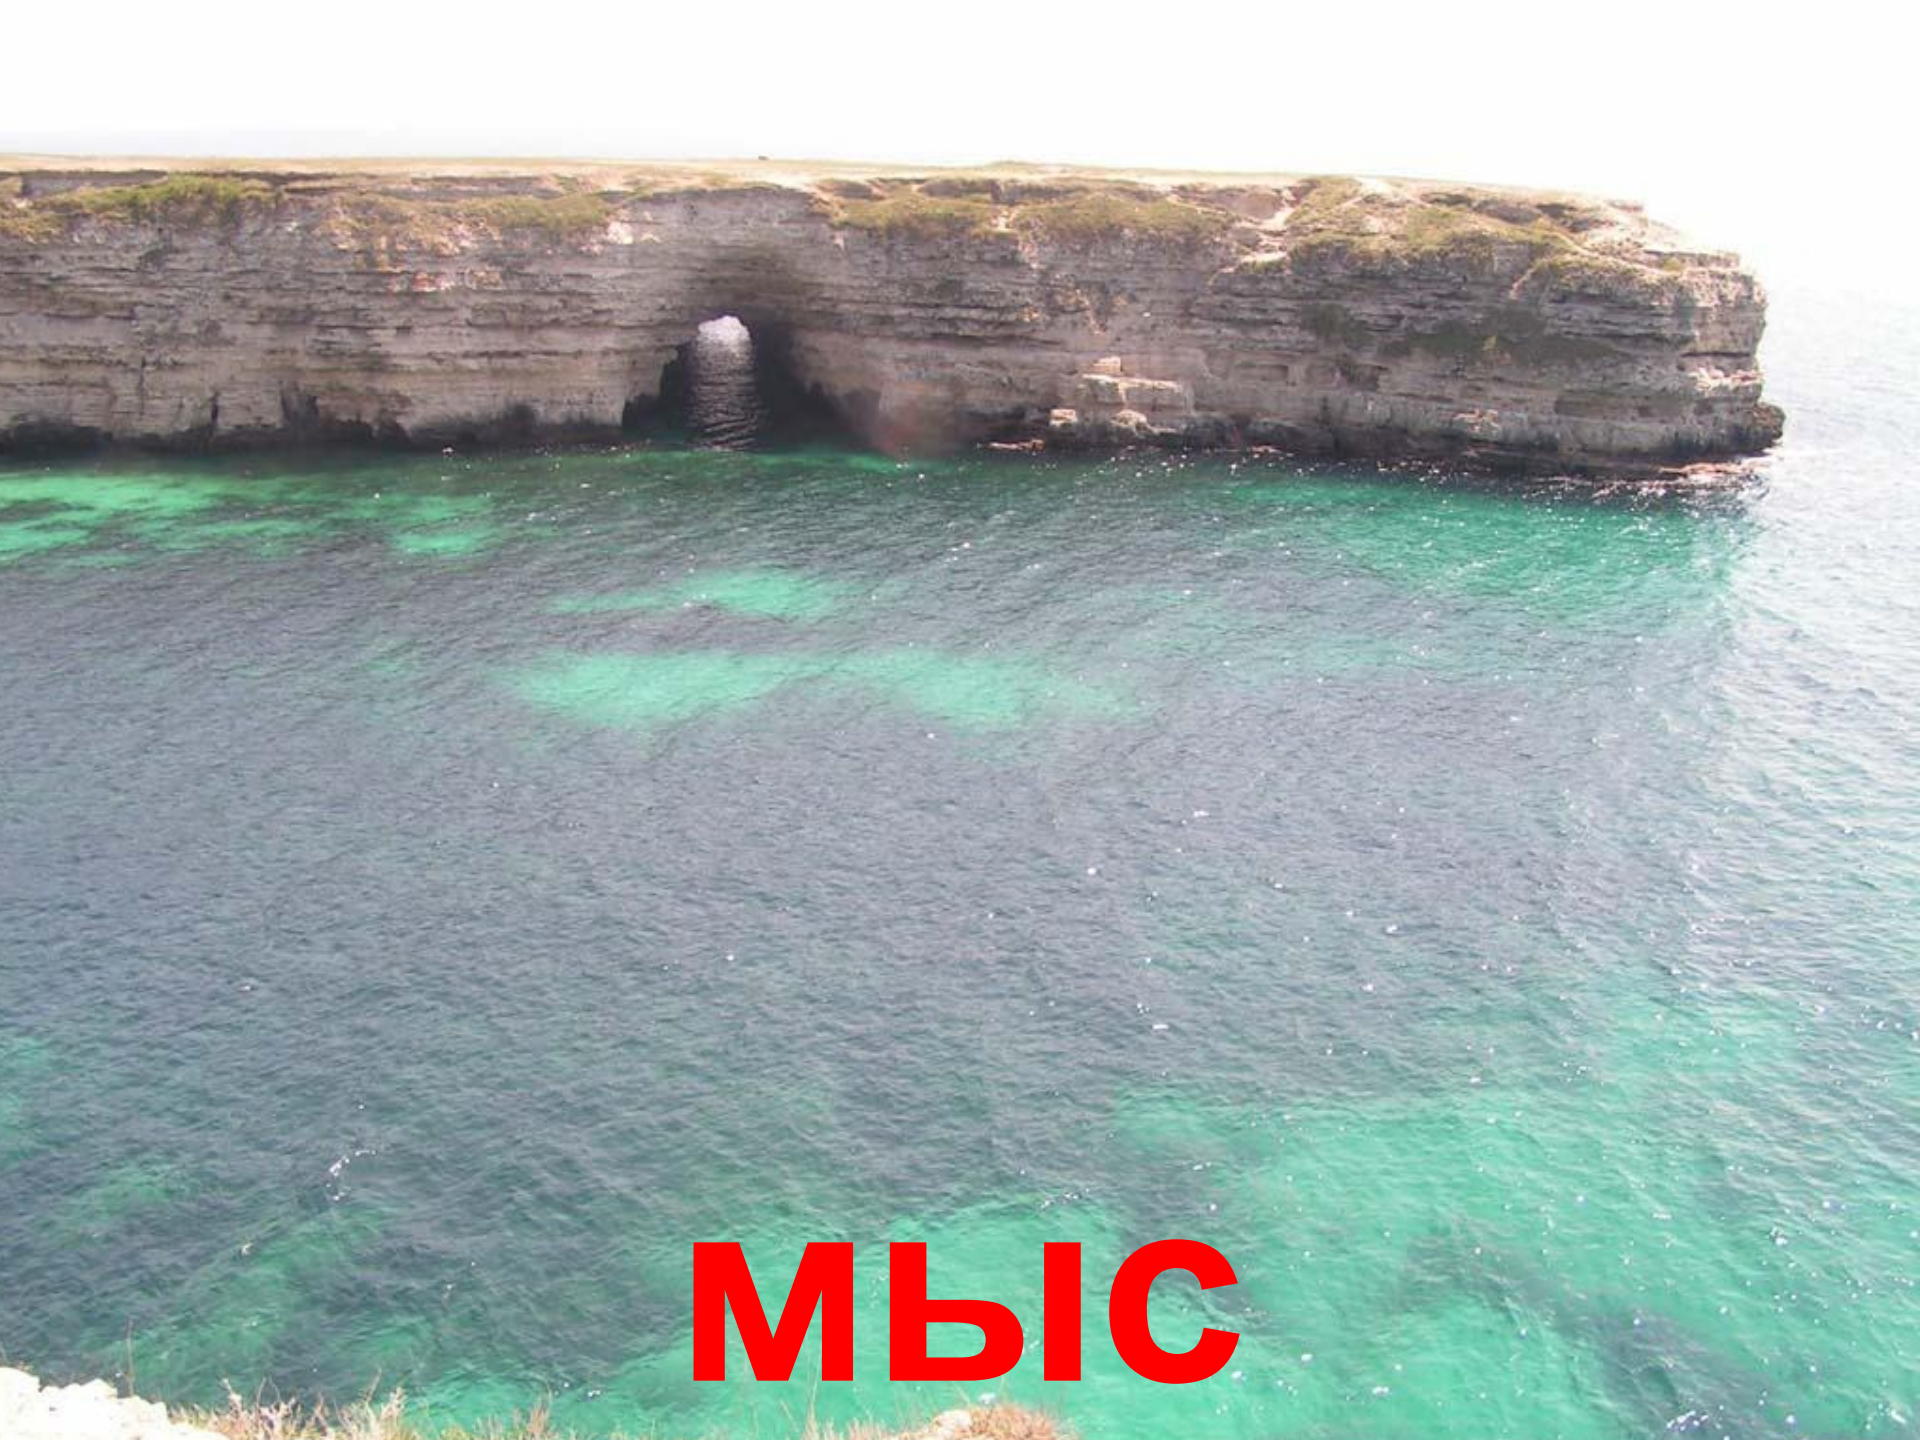

**лѐд**

**айсберг**

**залив**

**пролив**

**остров**

**архипелаг**

**песчаный берег**

**каменистый берег**

**скалистый берег**

**МЫС**

**ВОДОПАД**

# ГОРНЫЙ ВОДОПАД

**река**

**река в ущелье**

**канал**

**озеро**

**вулканическое озеро**

пруд

A photograph of a swampy forest floor. The ground is covered in a thick layer of bright green moss. Several fallen logs and branches are scattered across the scene. Sunlight filters through the trees, creating dappled light and shadows on the moss. A large tree trunk is visible on the right side of the frame. The overall atmosphere is lush and damp.