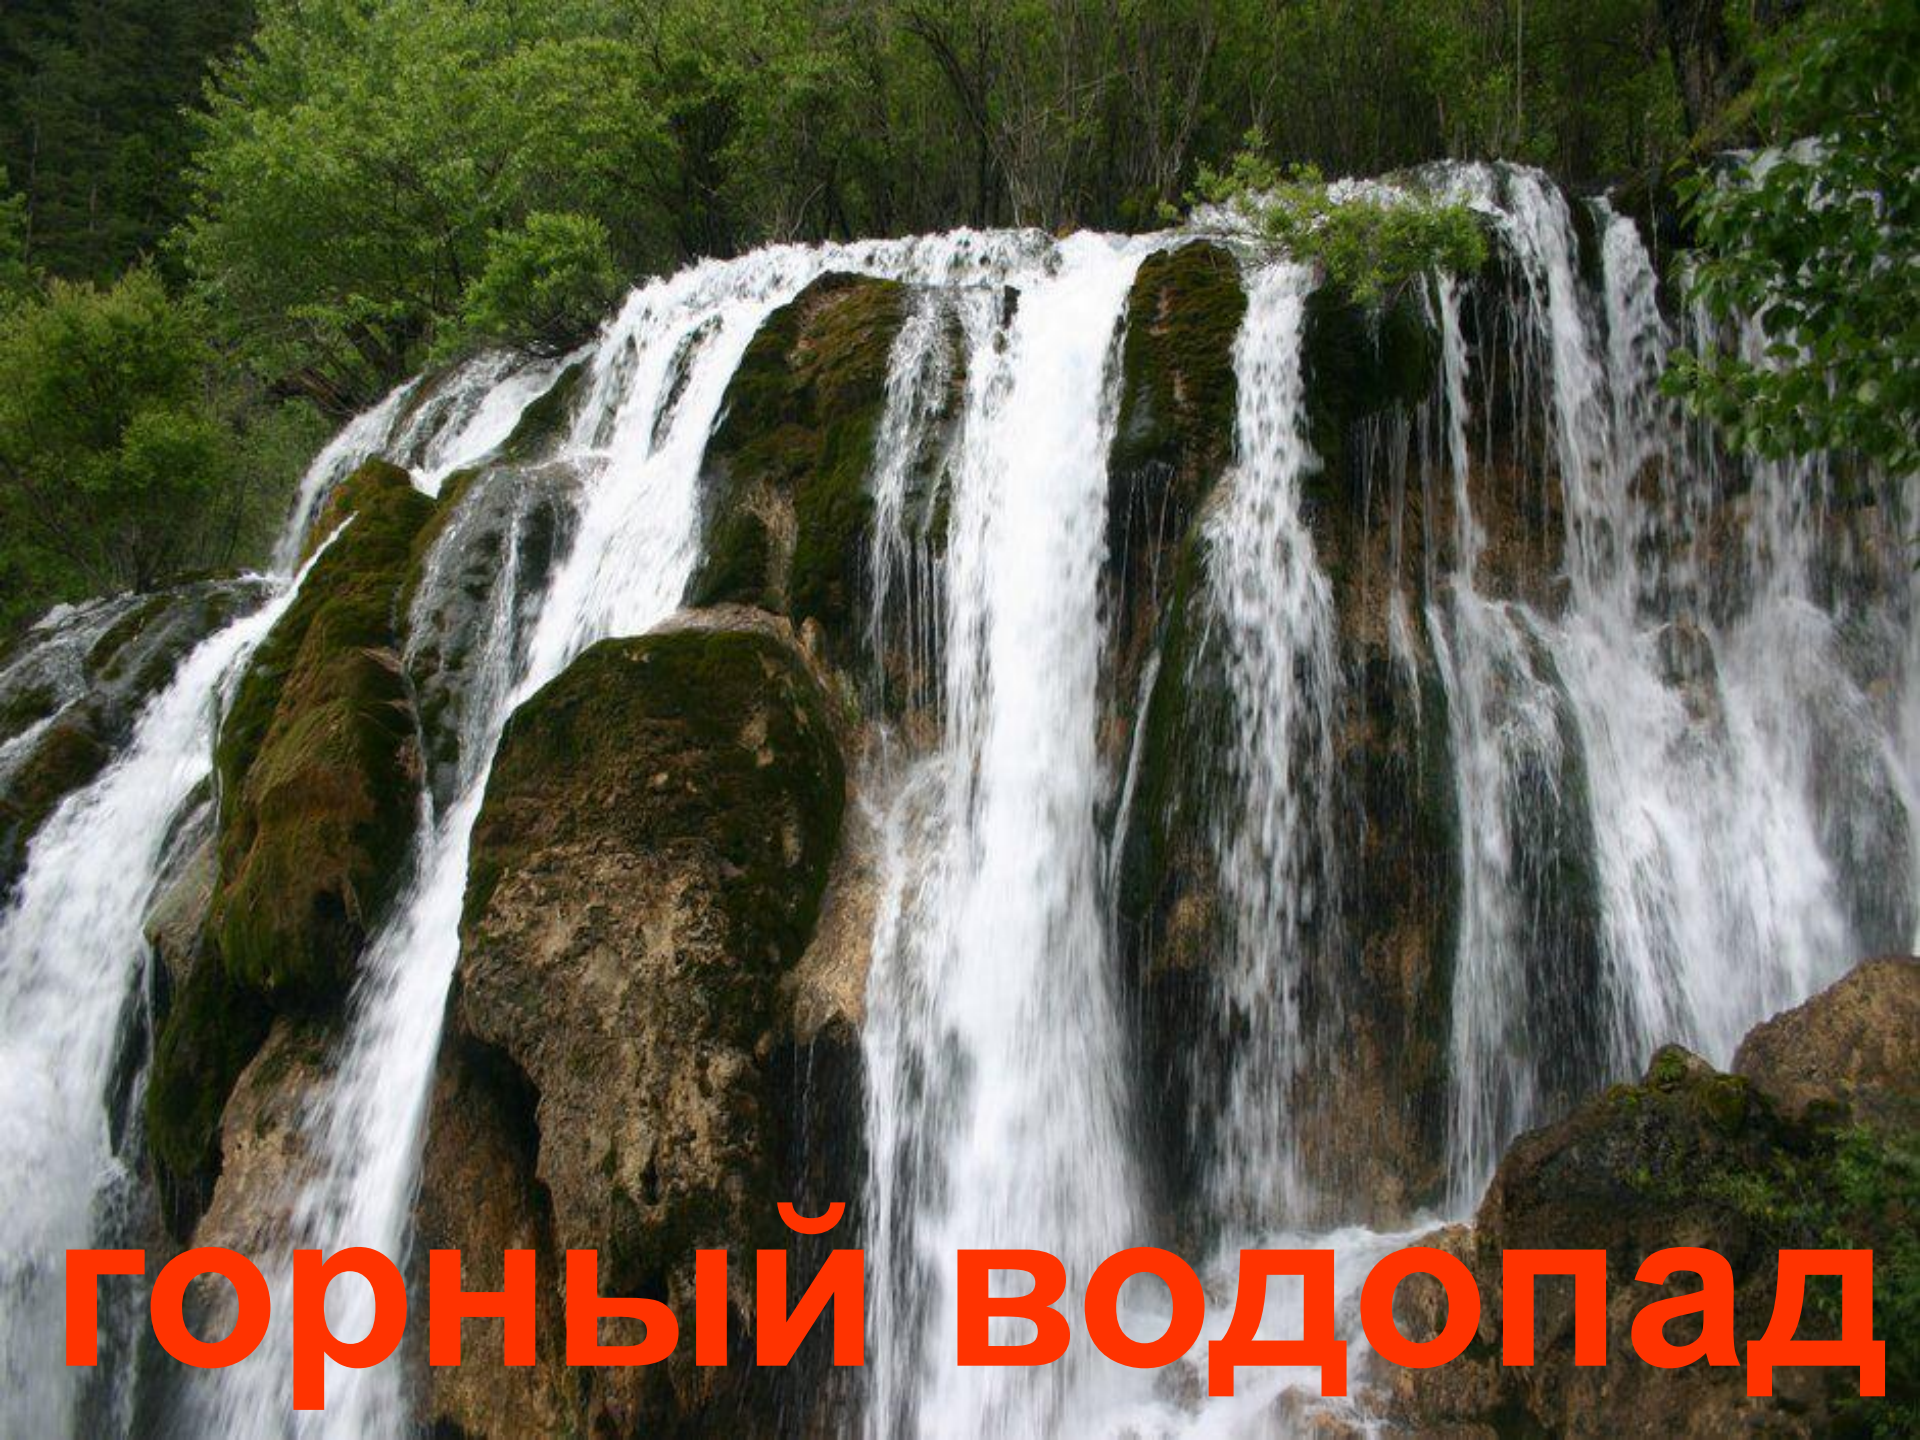

**скалистый берег**

**МЫС**

**ВОДОПАД**

# ГОРНЫЙ ВОДОПАД

**река**

**река в ущелье**

**канал**

**озеро**

**вулканическое озеро**

пруд

A photograph of a swampy forest floor. The ground is covered in a thick layer of bright green moss. Several fallen logs and branches are scattered across the scene. Sunlight filters through the trees, creating dappled light and shadows on the moss. A large tree trunk is visible on the right side of the frame. The overall atmosphere is lush and damp.