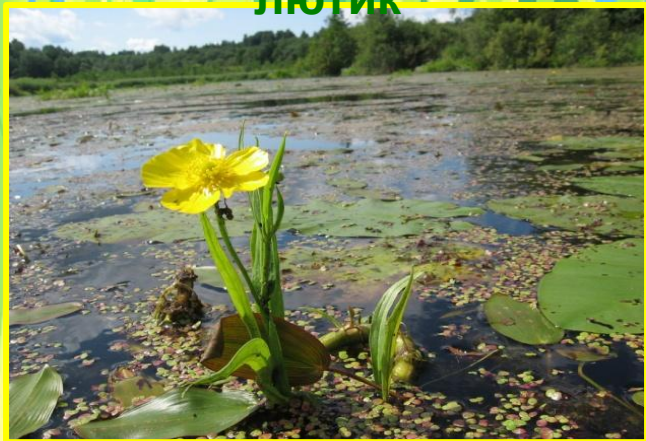

Водяной
ЛЮТИК