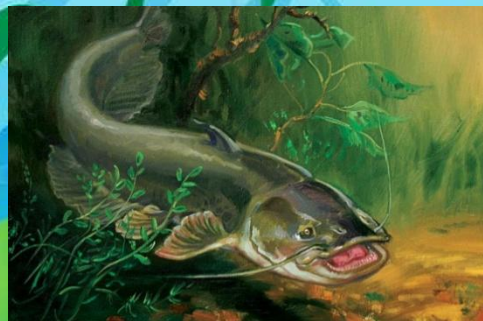

# Животные пресного водоёма

Окунь  
речной

Щук  
а

Кар  
п

Сом

Моллюски

Трито

Цапля  
серая

A vibrant, painterly landscape featuring a pond in the foreground. A swan is captured in flight against a bright blue sky with scattered white clouds. The pond's surface is calm, reflecting the sky and the surrounding greenery. In the middle ground, a mother duck with brown and white feathers swims with three small ducklings. The pond is adorned with lily pads, including one with a white flower, and tall green reeds. The background is filled with lush green trees and a clear horizon line.