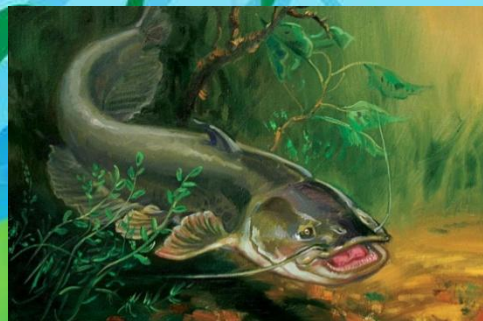

Калужница
болотная

Водяной
ЛЮТИК

Тростн
ИК

Животные пресного водоёма

Окунь
речной

Щук
а

Кар
п

Сом

A vibrant, painterly landscape featuring a pond in the foreground. A mother duck with three ducklings is swimming in the water. A white swan is flying in the sky above. The scene is surrounded by lush greenery, including tall grasses and lily pads with a white flower. The background shows a line of trees and a blue sky with white clouds.