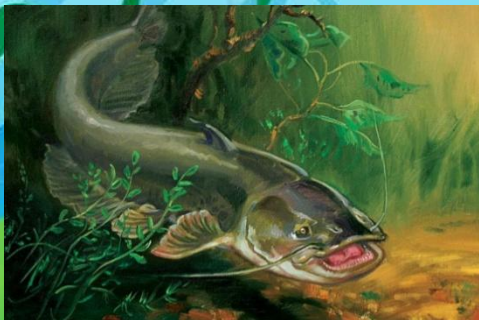

Калужница
болотная

Водяной
ЛЮТИК

Тростн
ИК

Животные пресного водоёма

Окунь
речной

Щук
а

Кар
п

Сом

A vibrant, painterly landscape featuring a pond in the foreground. A white swan is captured in flight against a bright blue sky with scattered white clouds. In the water, a brown duck swims with three small ducklings. The pond is adorned with lily pads and a single white lily flower. The background is filled with lush green trees and a grassy field. The overall scene is peaceful and idyllic.