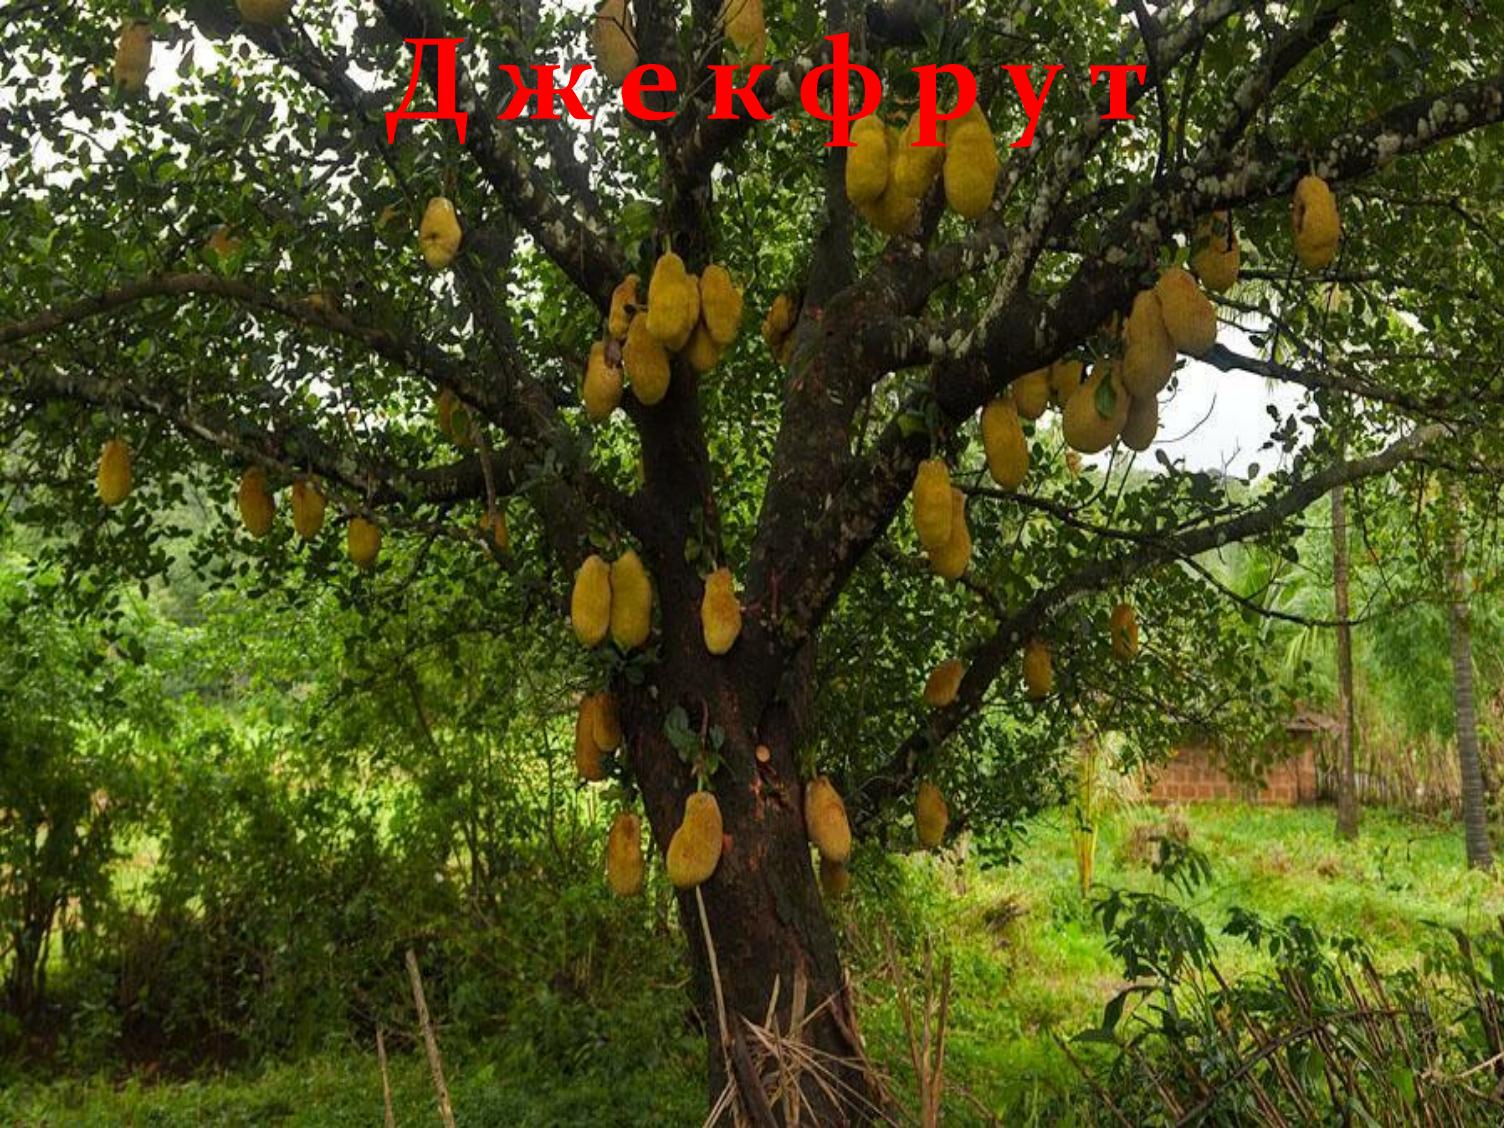


The background of the image features the national flags of India and Russia. The Indian flag, with its saffron, white, and green horizontal stripes and the Ashoka Chakra in the center, is on the left. The Russian flag, with its white, blue, and red horizontal stripes, is on the right. The text is overlaid on this background.

Джунгли

A lush, dense tropical jungle scene. The foreground is filled with various green plants, including large ferns and broad-leafed species. Several thick, dark tree trunks are visible, some leaning at angles. The background is a thick canopy of green foliage, with some light filtering through. The overall atmosphere is vibrant and natural.

Баньян

Джекфрут

Плод джекфрута

Б а з и л и к

Манго

Р о с с и я

Крапива

Сосна