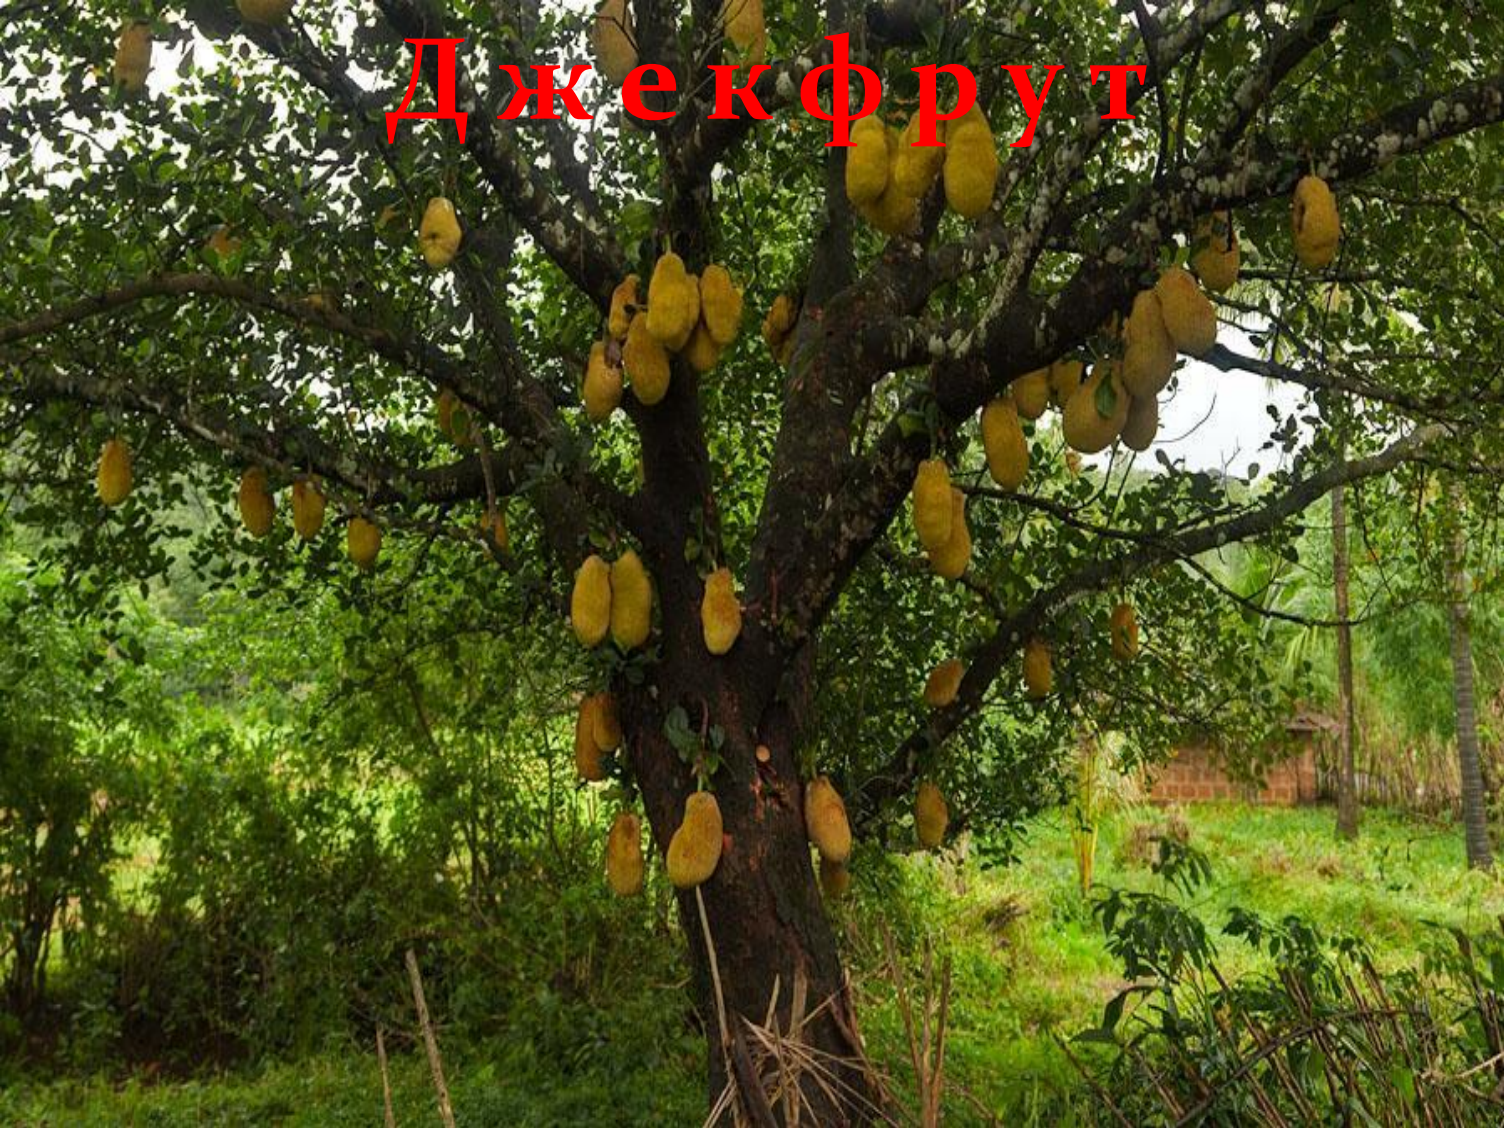

# Джунгли

A lush, dense tropical jungle scene. The foreground is filled with various green plants, including large ferns and broad-leafed species. Several thick, dark tree trunks and branches are visible, some leaning at angles. The background is a thick wall of green foliage, with sunlight filtering through the canopy, creating a dappled light effect. The overall atmosphere is vibrant and natural.

# Джекфрут

# Плод джекфрута