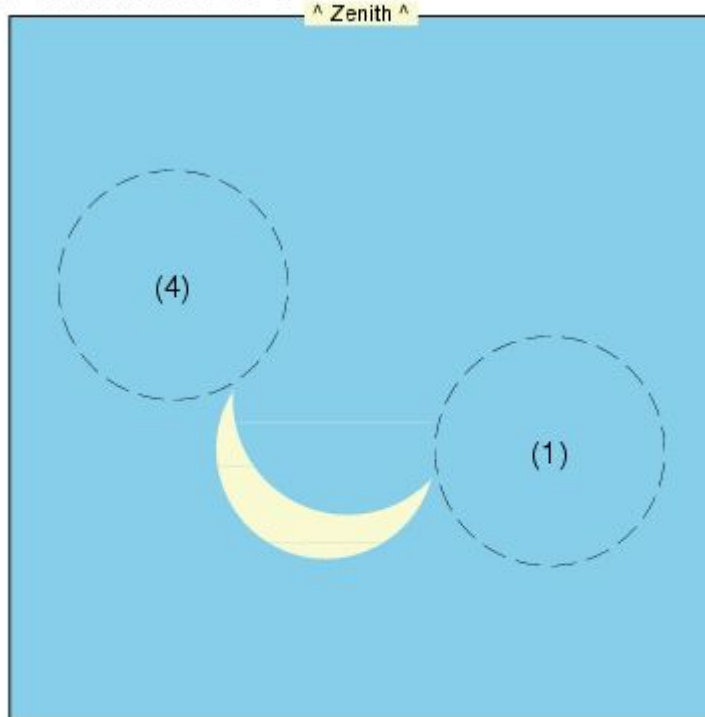

Санкт-Петербург 09:05 10:13 0,78 0,73

СХЕМА

11:20

АНИМАЦИЯ

Sankt-Peterburg, Russian Federation 2015 March 20
30°18'00"E & 59°56'00"N Maximum Obscuration 72.96%

Local Circumstances of the Partial Eclipse

Phenomenon	Time (UT)			
	h	m	s	
Eclipse begins - First Contact	09:05:41.3	(1)		
Maximum magnitude of 0.777619	10:13:15.7			
Eclipse ends - Fourth Contact	11:20:44.8	(4)		

Sankt-Peterburg Russian Federation 2015 March 20
Zenith