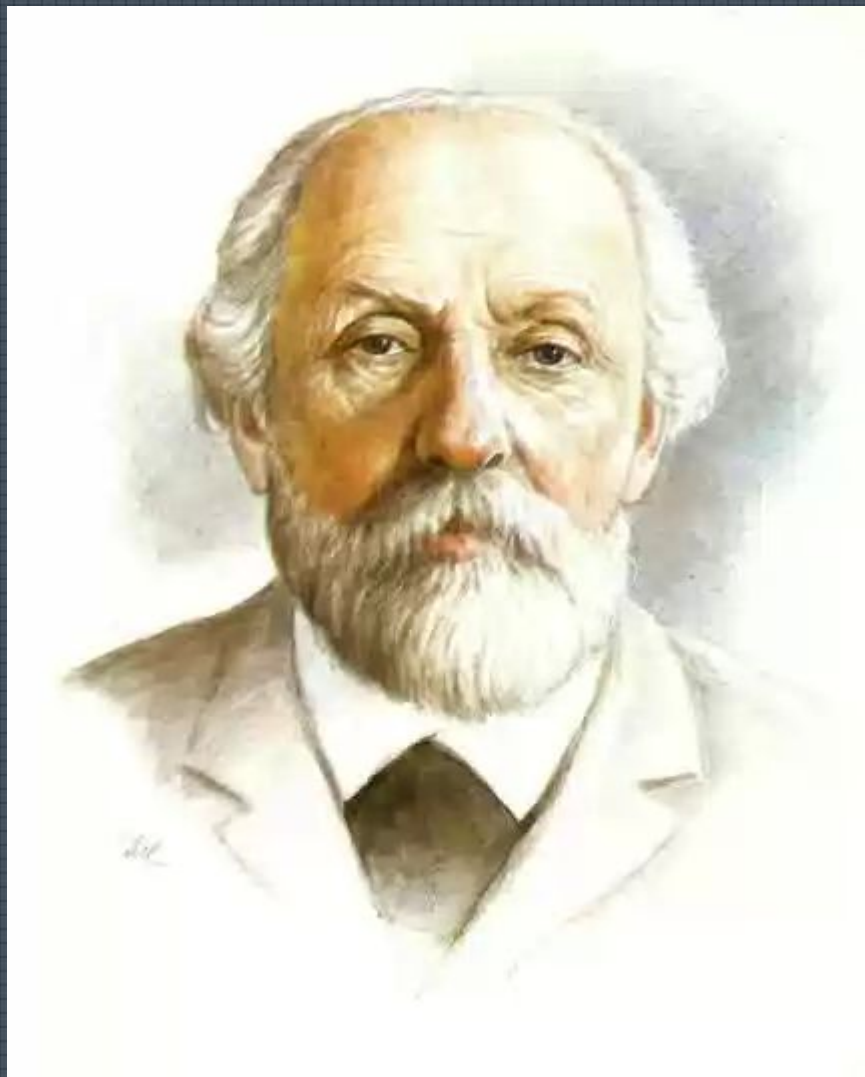

The image features a detailed, monochromatic grey coat of arms of Russia centered on a dark blue background with a fine grid pattern. The coat of arms depicts a double-headed eagle with its wings spread wide. The eagle's chest is covered by a shield containing a figure of a knight on horseback, holding a spear and a shield. Above the eagle's heads are three crowns: a larger central crown and two smaller ones on either side. The eagle's right talon holds a scepter, and its left talon holds a globe with a cross on top. The entire emblem is rendered in a stylized, embossed-like manner.

Константин Эдуардович с семьей.