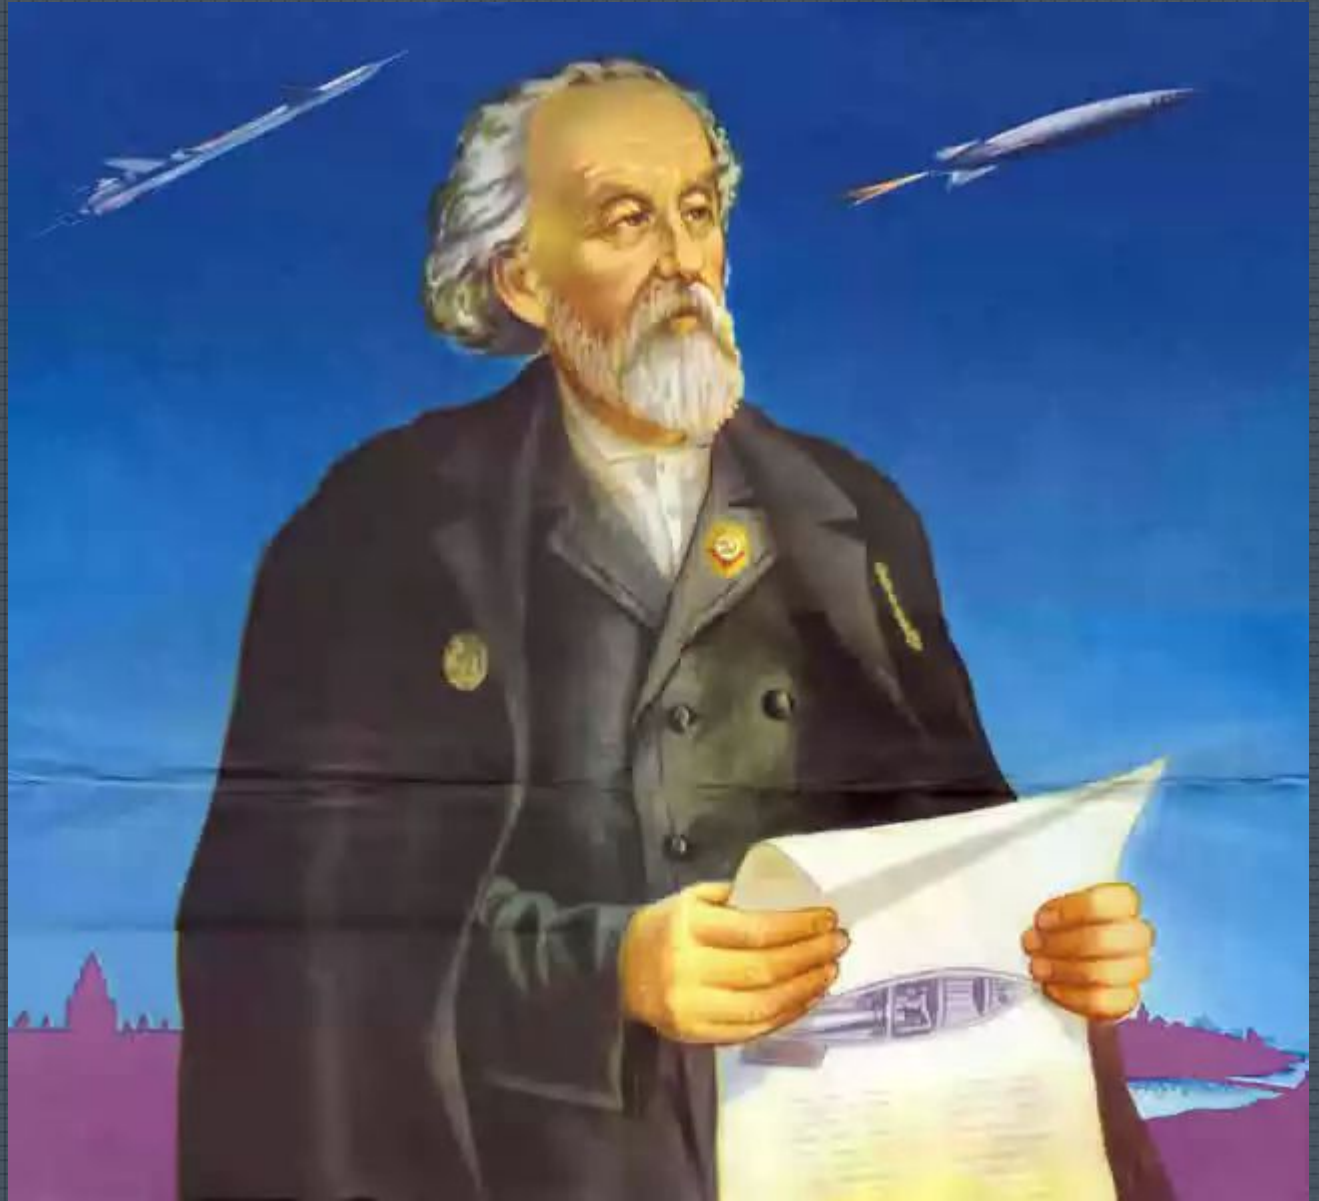

The image features a detailed, monochromatic grey coat of arms of Russia centered on a dark blue background with a fine grid pattern. The coat of arms depicts a double-headed eagle with its wings spread wide. The eagle's chest is covered by a shield containing a figure of a knight on horseback, holding a spear and a shield. Above the eagle's heads are three crowns: a larger central crown and two smaller ones on either side. The eagle's right talon holds a scepter, and its left talon holds a globe with a cross on top. The entire emblem is rendered in a stylized, embossed-like manner.

Константин Эдуардович с семьей.