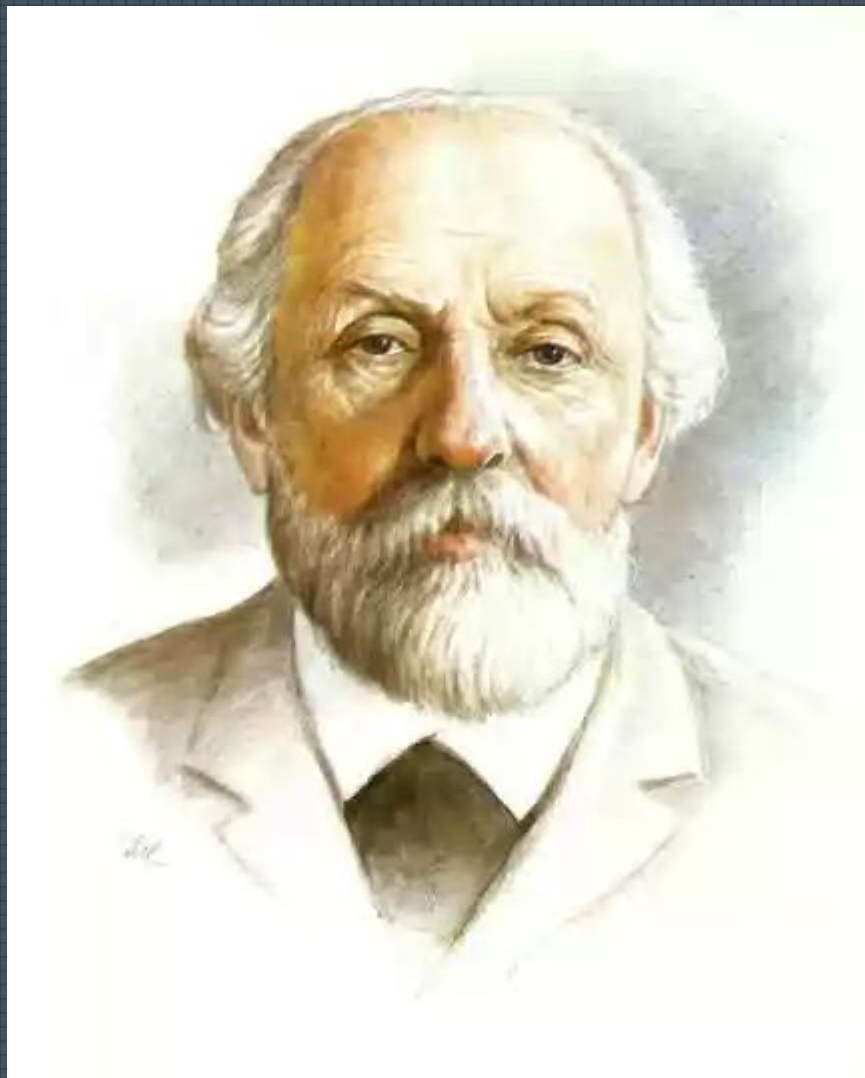

The image features a detailed, monochromatic grey coat of arms of Russia centered on a dark blue background with a fine grid pattern. The coat of arms depicts a double-headed eagle with its wings spread wide. The eagle's chest is covered by a shield containing a figure of a warrior on horseback, slaying a dragon. Above the eagle's heads are three crowns, and in its talons, it holds a scepter and a globe. The text "Великие имена России." is superimposed over the eagle's chest in a white, serif font.

Константин Эдуардович с семьей.