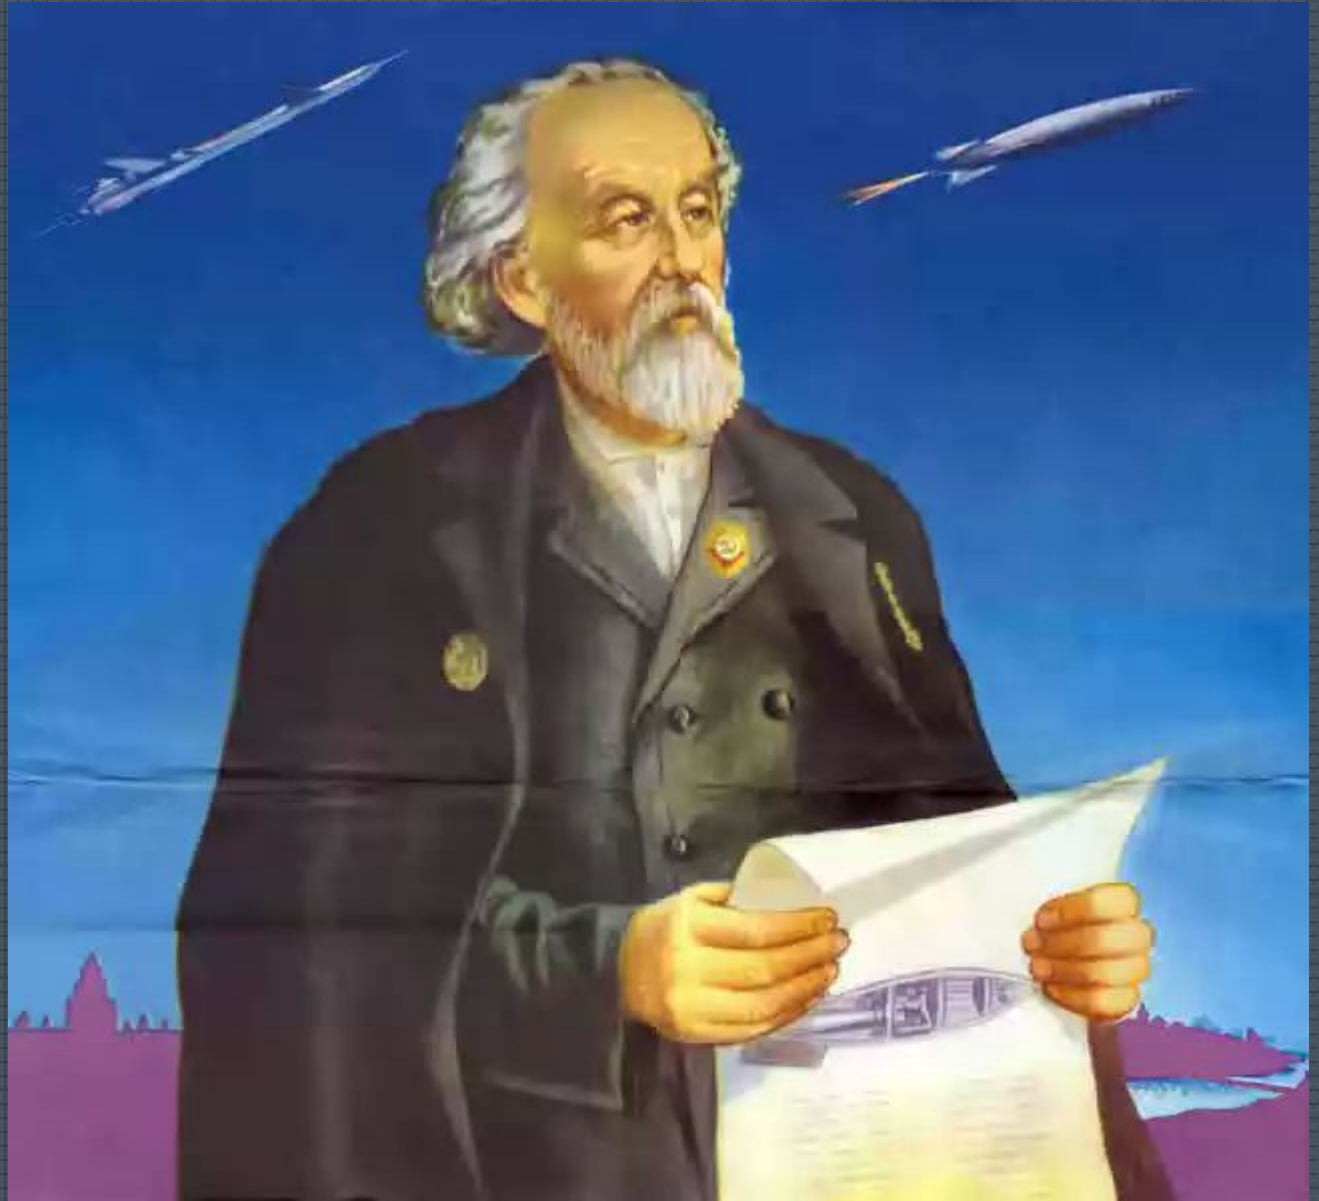

The image features a detailed, monochromatic grey coat of arms of Russia centered on a dark blue background with a fine grid pattern. The coat of arms depicts a double-headed eagle with its wings spread wide. The eagle's chest is covered by a shield containing a figure of a warrior on horseback, slaying a dragon. Above the eagle's heads are three crowns, and in its talons, it holds a scepter and a globe. The text "Великие имена России." is superimposed over the eagle's chest in a white, serif font.

Константин Эдуардович с семьей.