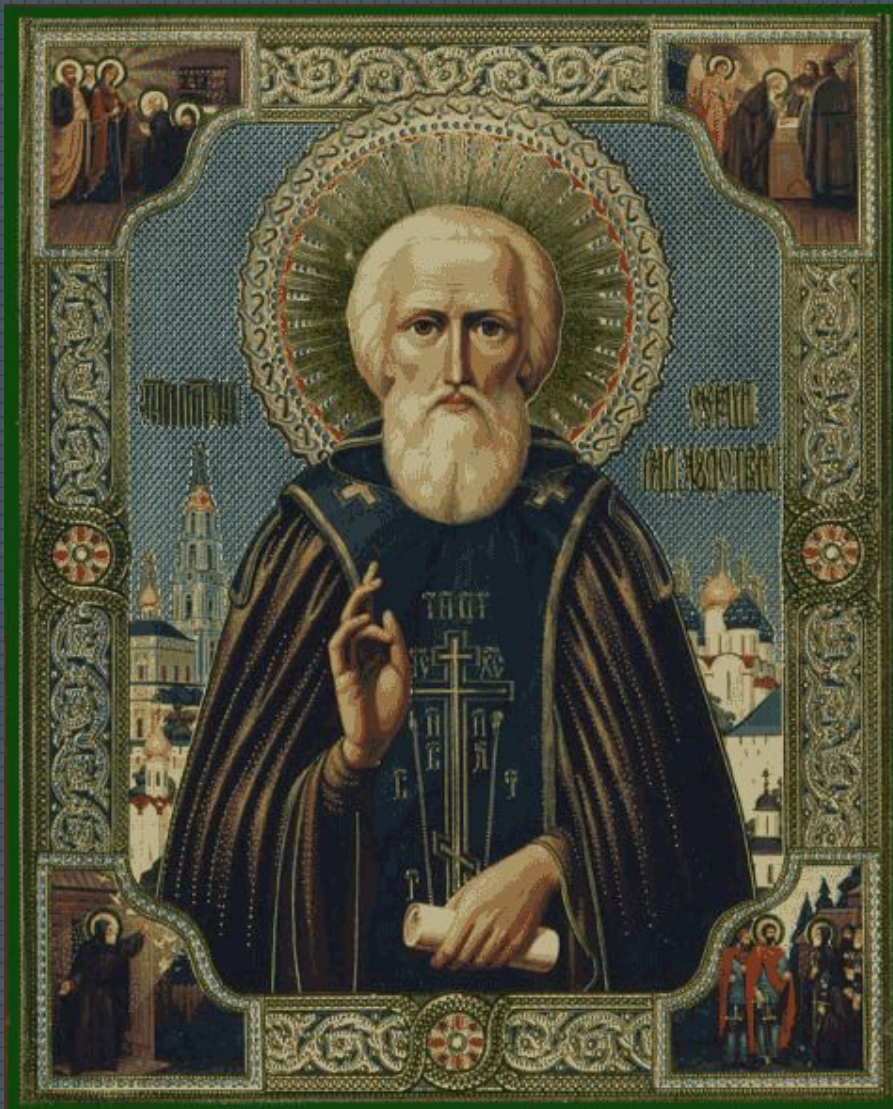

Сергей Радонежский (1314-1392)