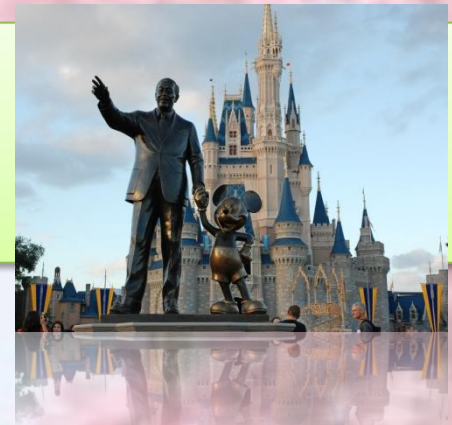

Диснейленд

- 1930-1940гг. Идея Уолта Диснея создать тематический парк посвященный своей студии
- 17 июля 1955г. был открыт первый парк аттракционов «Диснейленд»