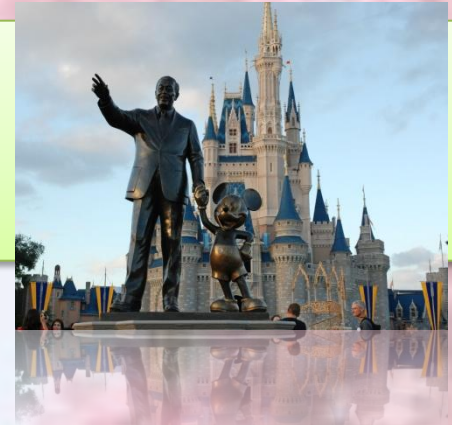

Диснейленд

- 1930-1940гг. Идея Уолта Диснея создать тематический парк посвященный своей студии
- 17 июля 1955г. был открыт первый парк аттракционов «Диснейленд»