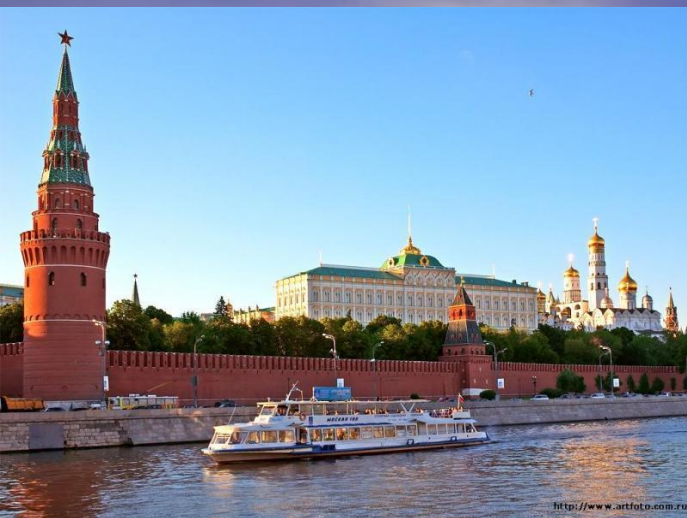

The background of the slide is a photograph of a sunset over a vast body of water. The sun is low on the horizon, creating a bright, colorful glow that transitions from yellow and orange near the horizon to a deep blue in the upper sky. A faint rainbow is visible on the left side of the image. The water in the foreground is dark blue with gentle ripples.

**Внеклассное мероприятие**  
**«Россия и Калмыкия –**  
**родина моя»»**

# Наша Родина-Россия