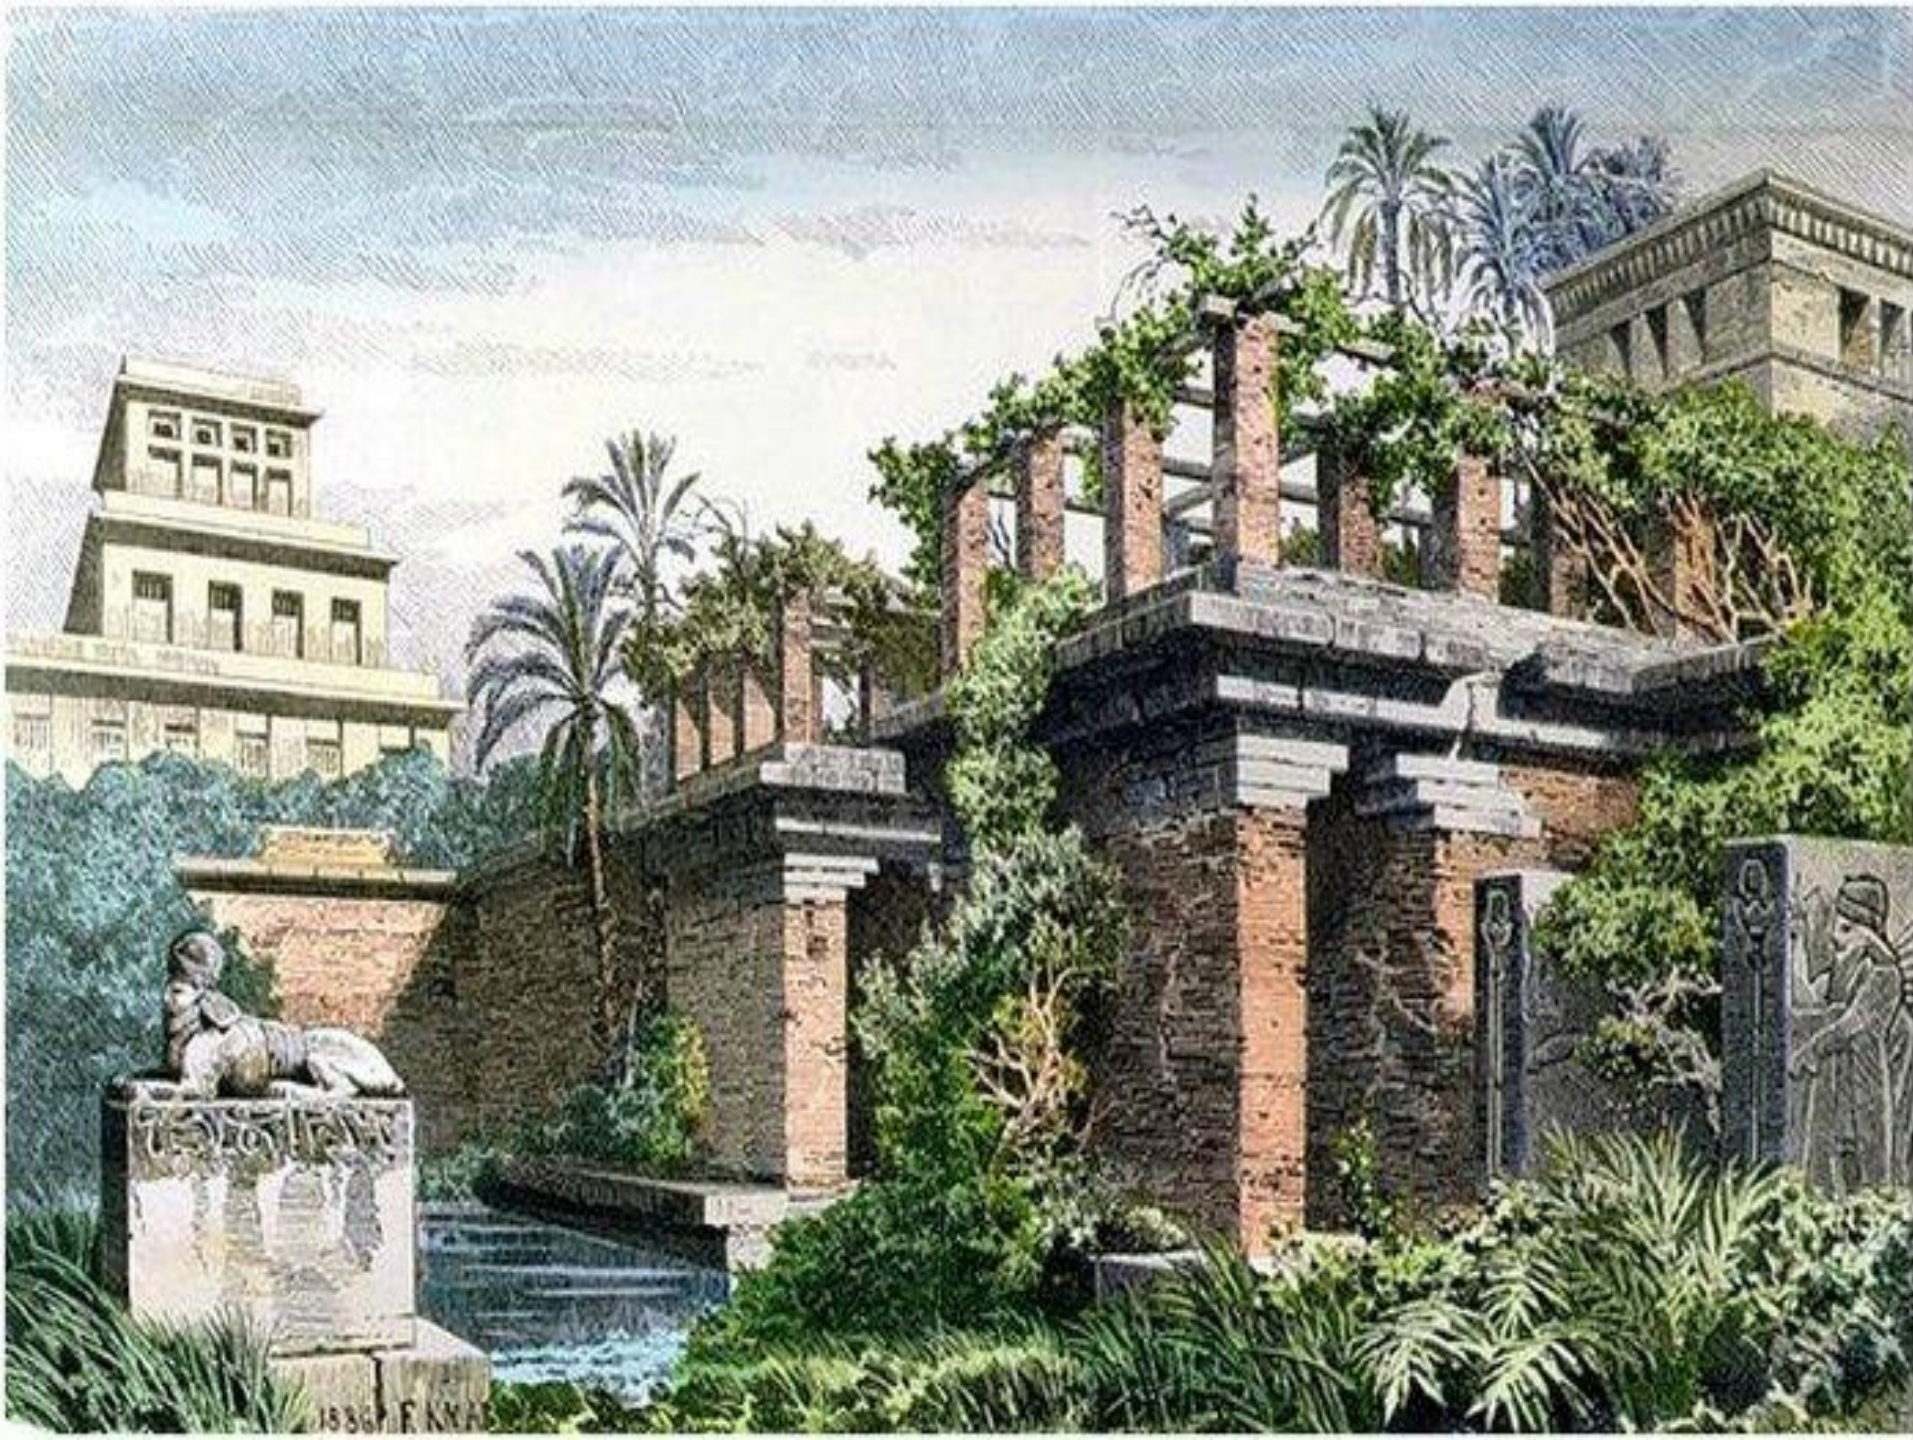

Семь чудес древнего мира

A stylized, low-poly silhouette of a mountain range in shades of brown and tan, positioned at the bottom of the image against a blue gradient background.

Пирамиды Хеопса

<http://www.liveinternet.ru/users/4215838/>

Статуя Зевса

THE MUSEUMS OF THE VATICAN, FROM THE COURTYARD OF THE MUSEUM OF CLAUDIUS. THE SEATED FIGURE IS THE STATUE OF THE GOD JUPITER, BY CANOVA. THE FIGURE ON THE RIGHT IS THE STATUE OF THE GOD MARS, BY CANOVA. THE FIGURE ON THE LEFT IS THE STATUE OF THE GOD NEPTUNE, BY CANOVA.

Александрийский маяк

Фаросский маяк. Реконструкция.

ANCIENTVINE

Висячие сады Семирамиды

Колосс Родосский

Храм Артемиды

Мавзолей Мавсола

The Mausoleum at Halicarnassus