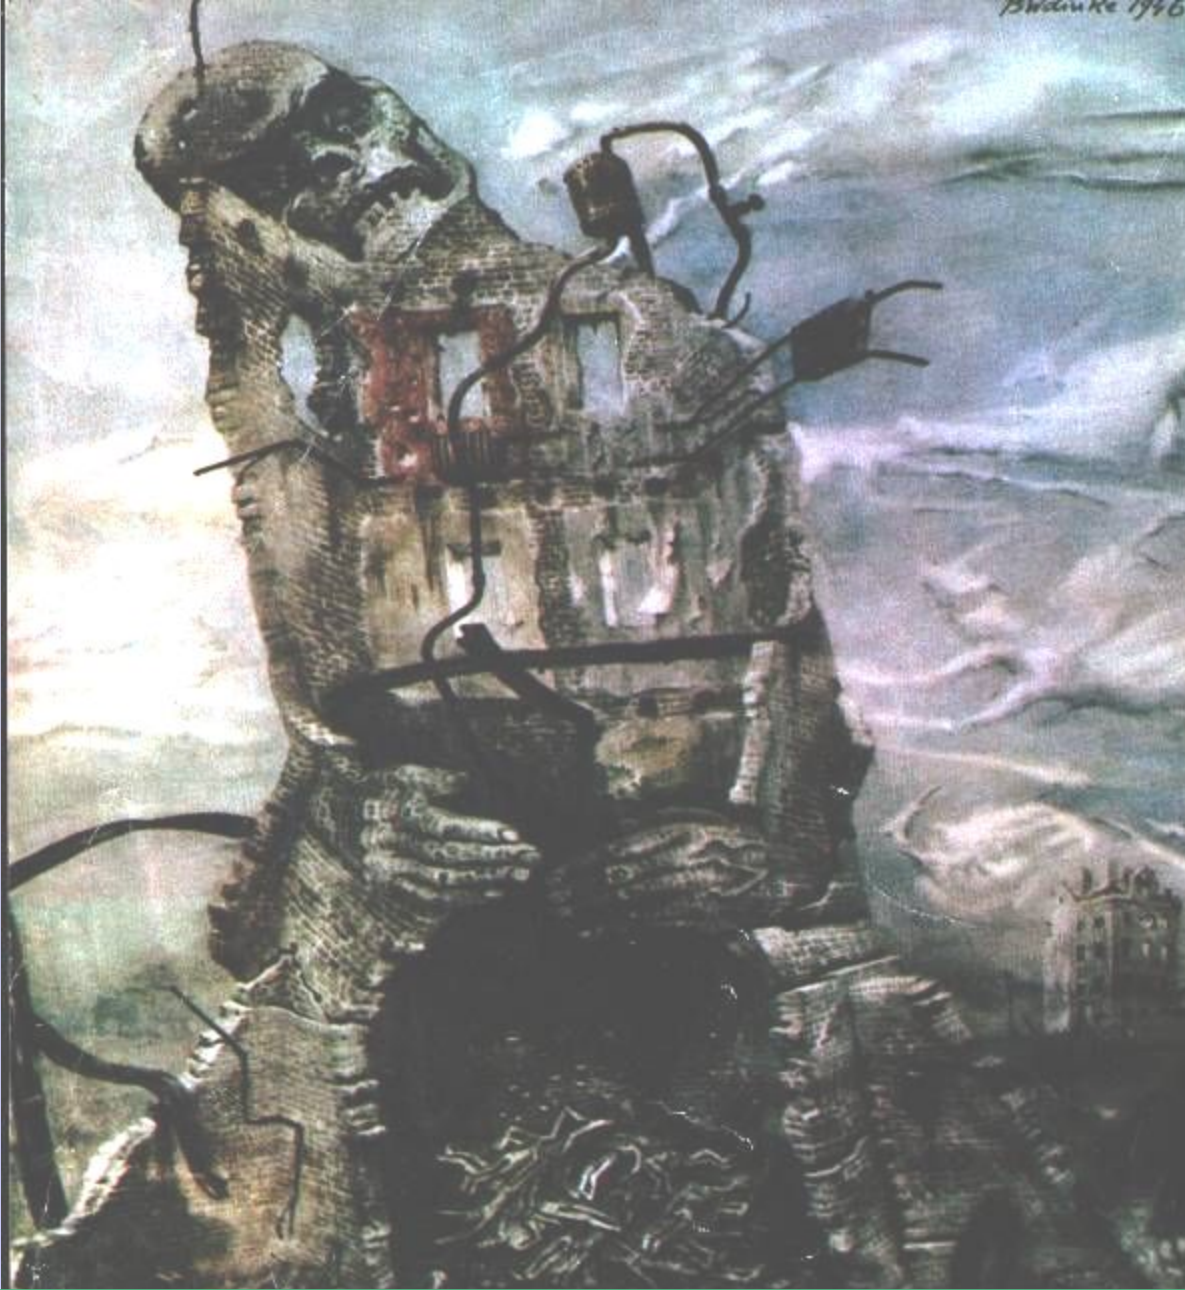

Вера, надежда, любовь