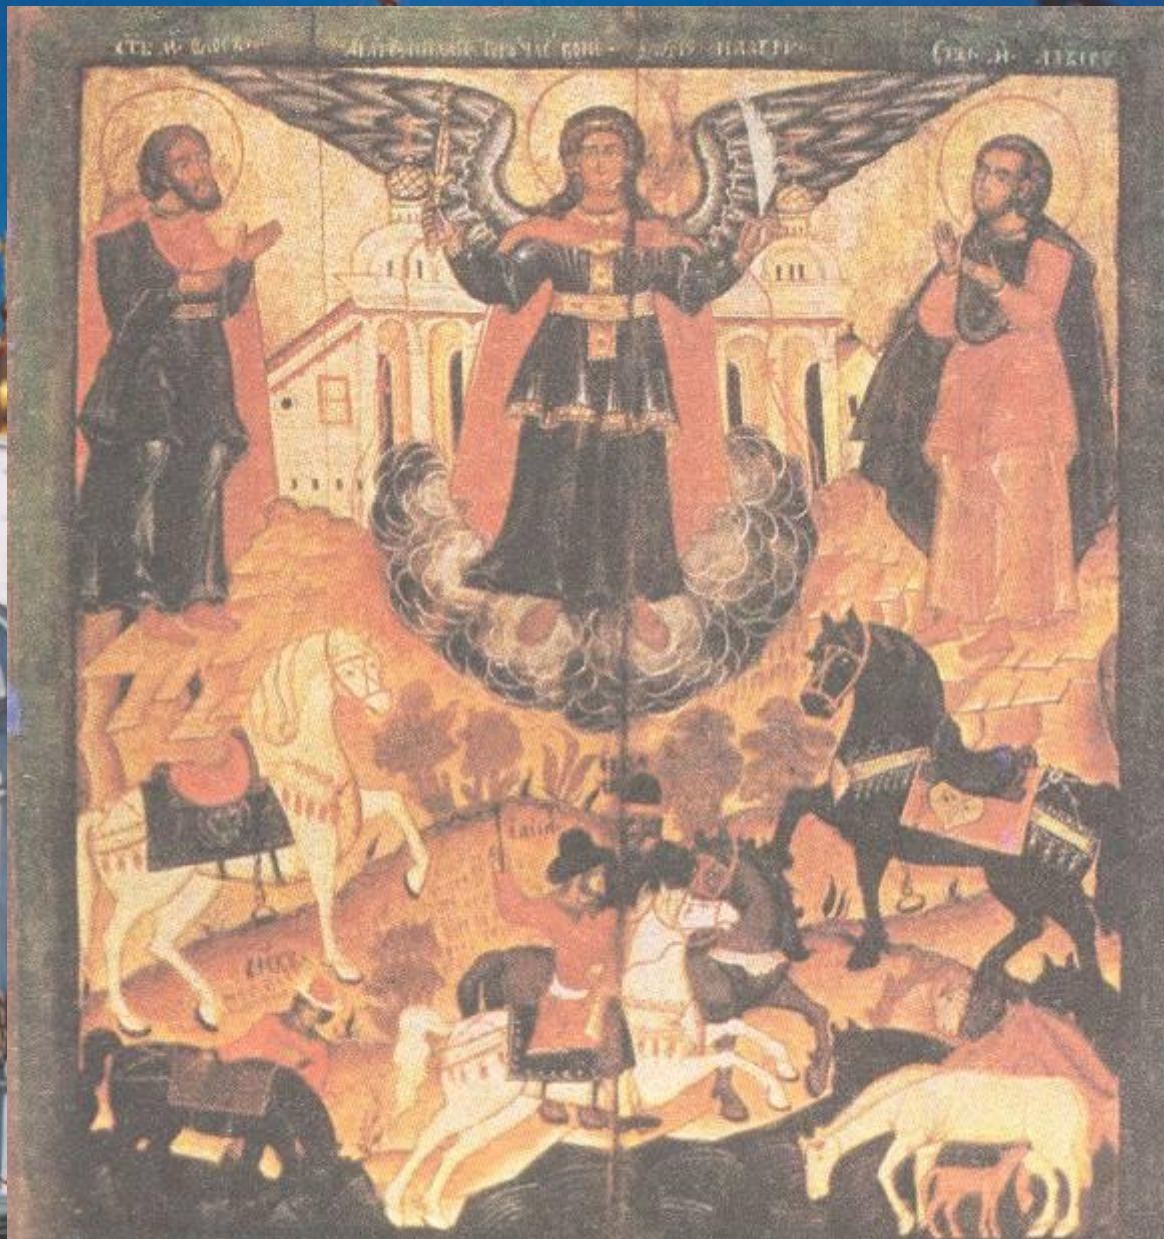

Вера, надежда, любовь