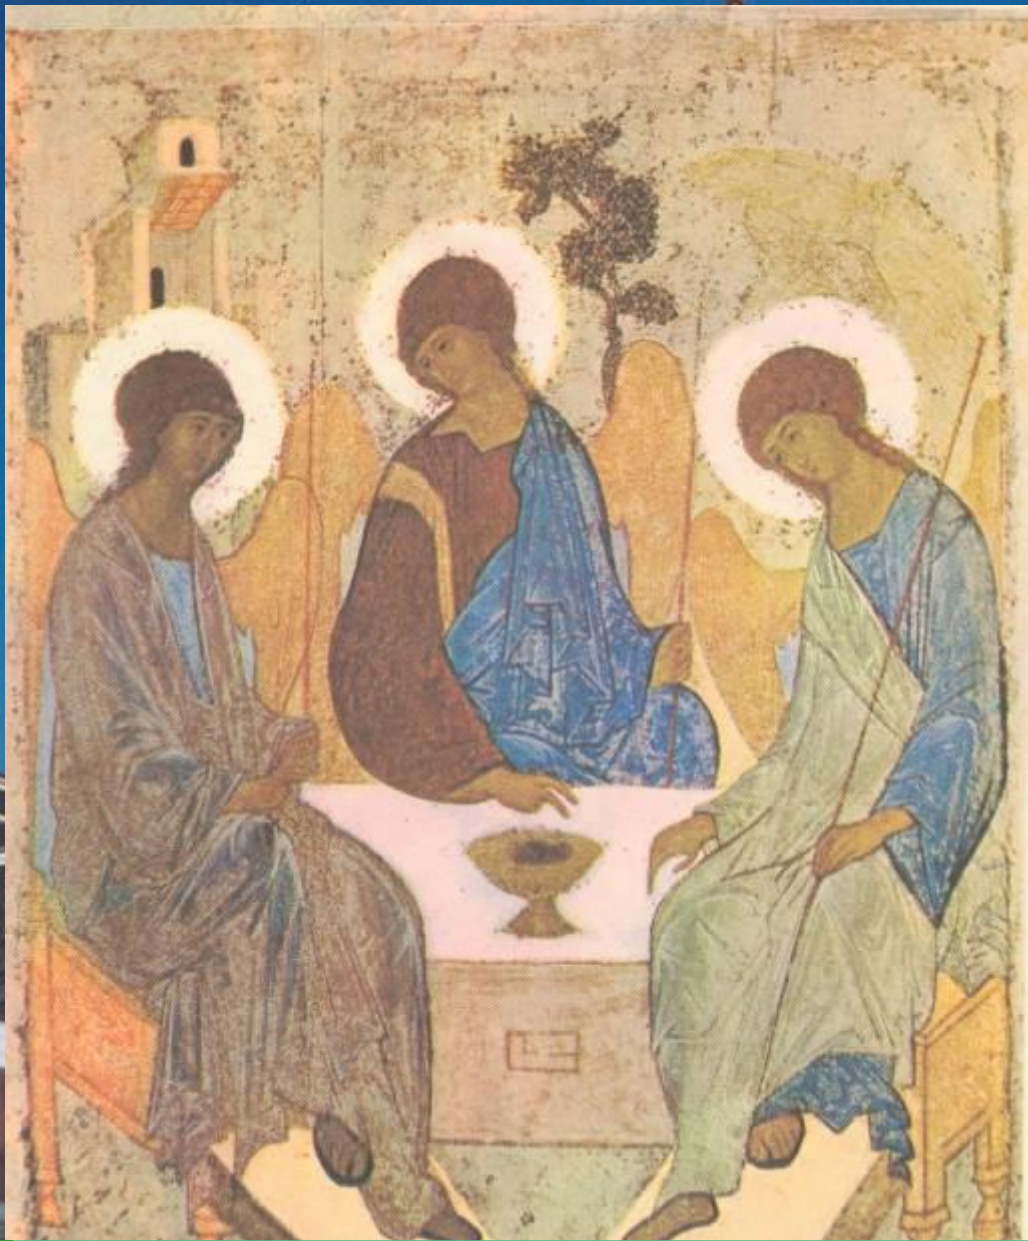

Вера, надежда, любовь