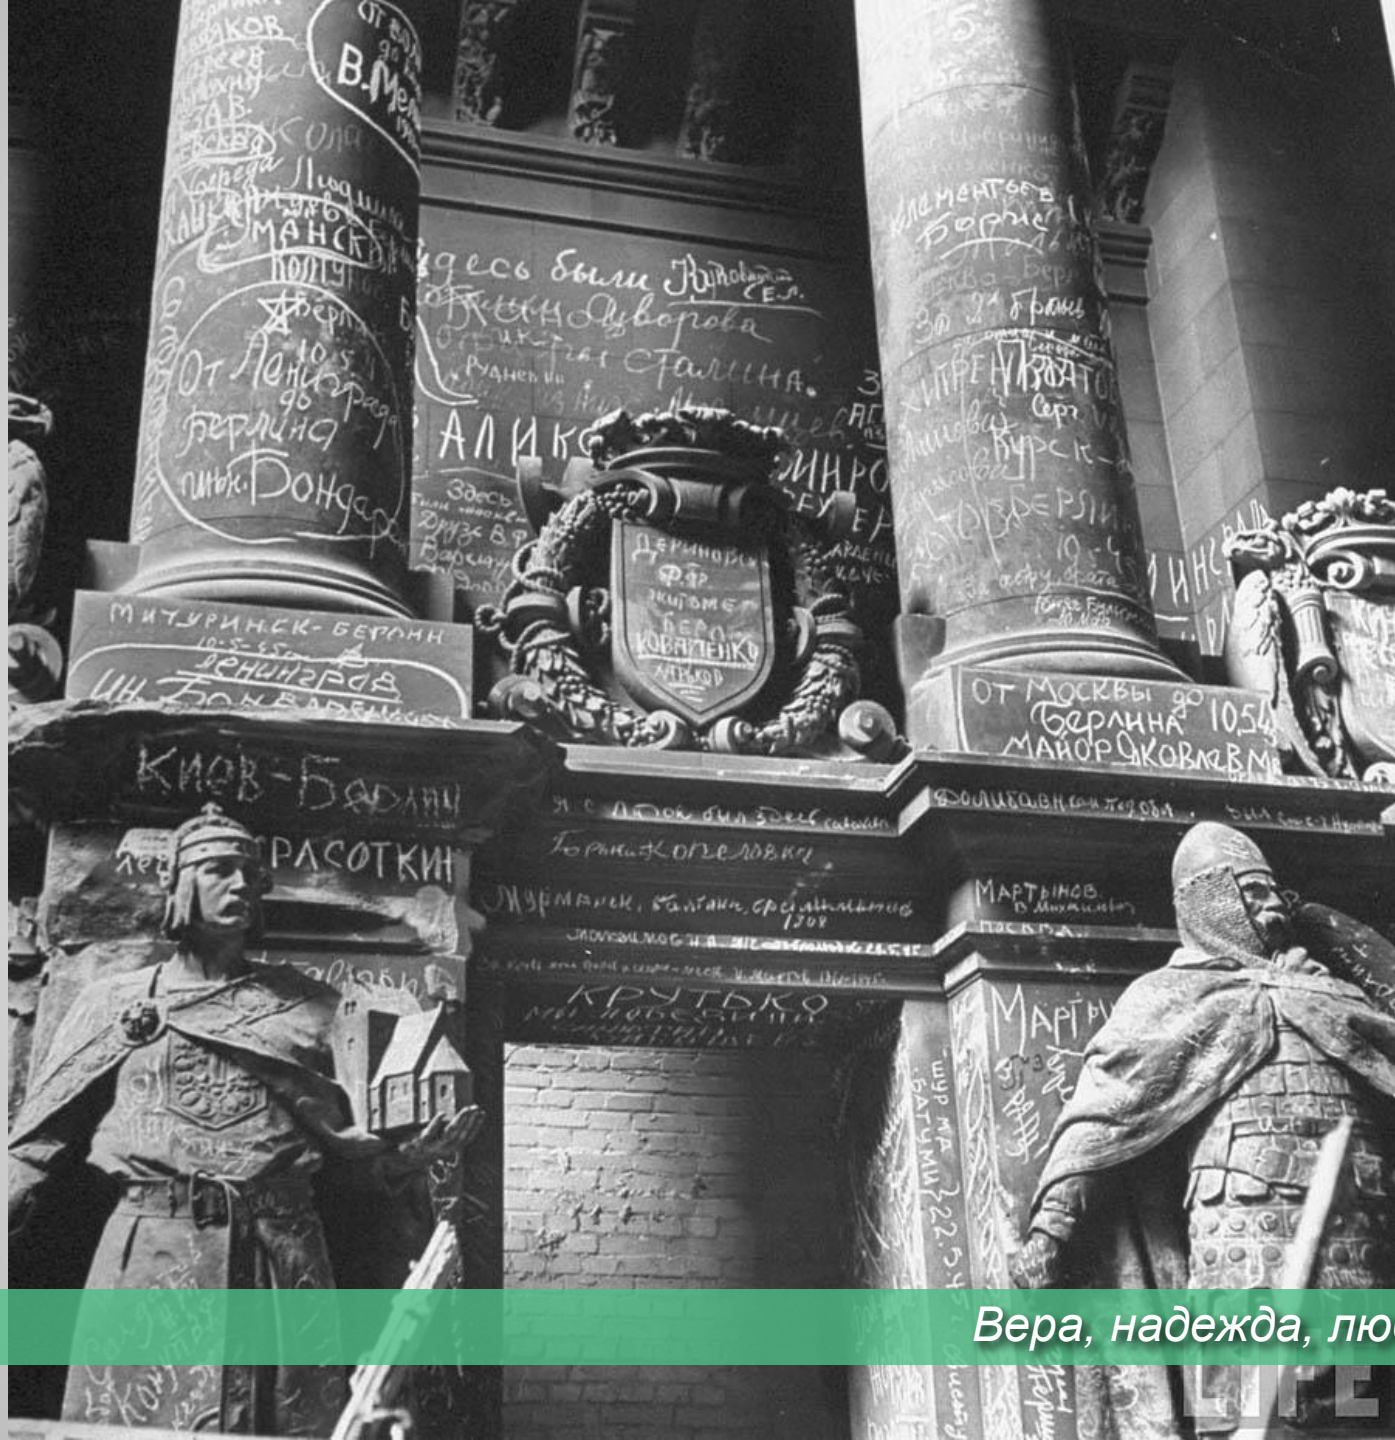

Вера, надежда, любовь