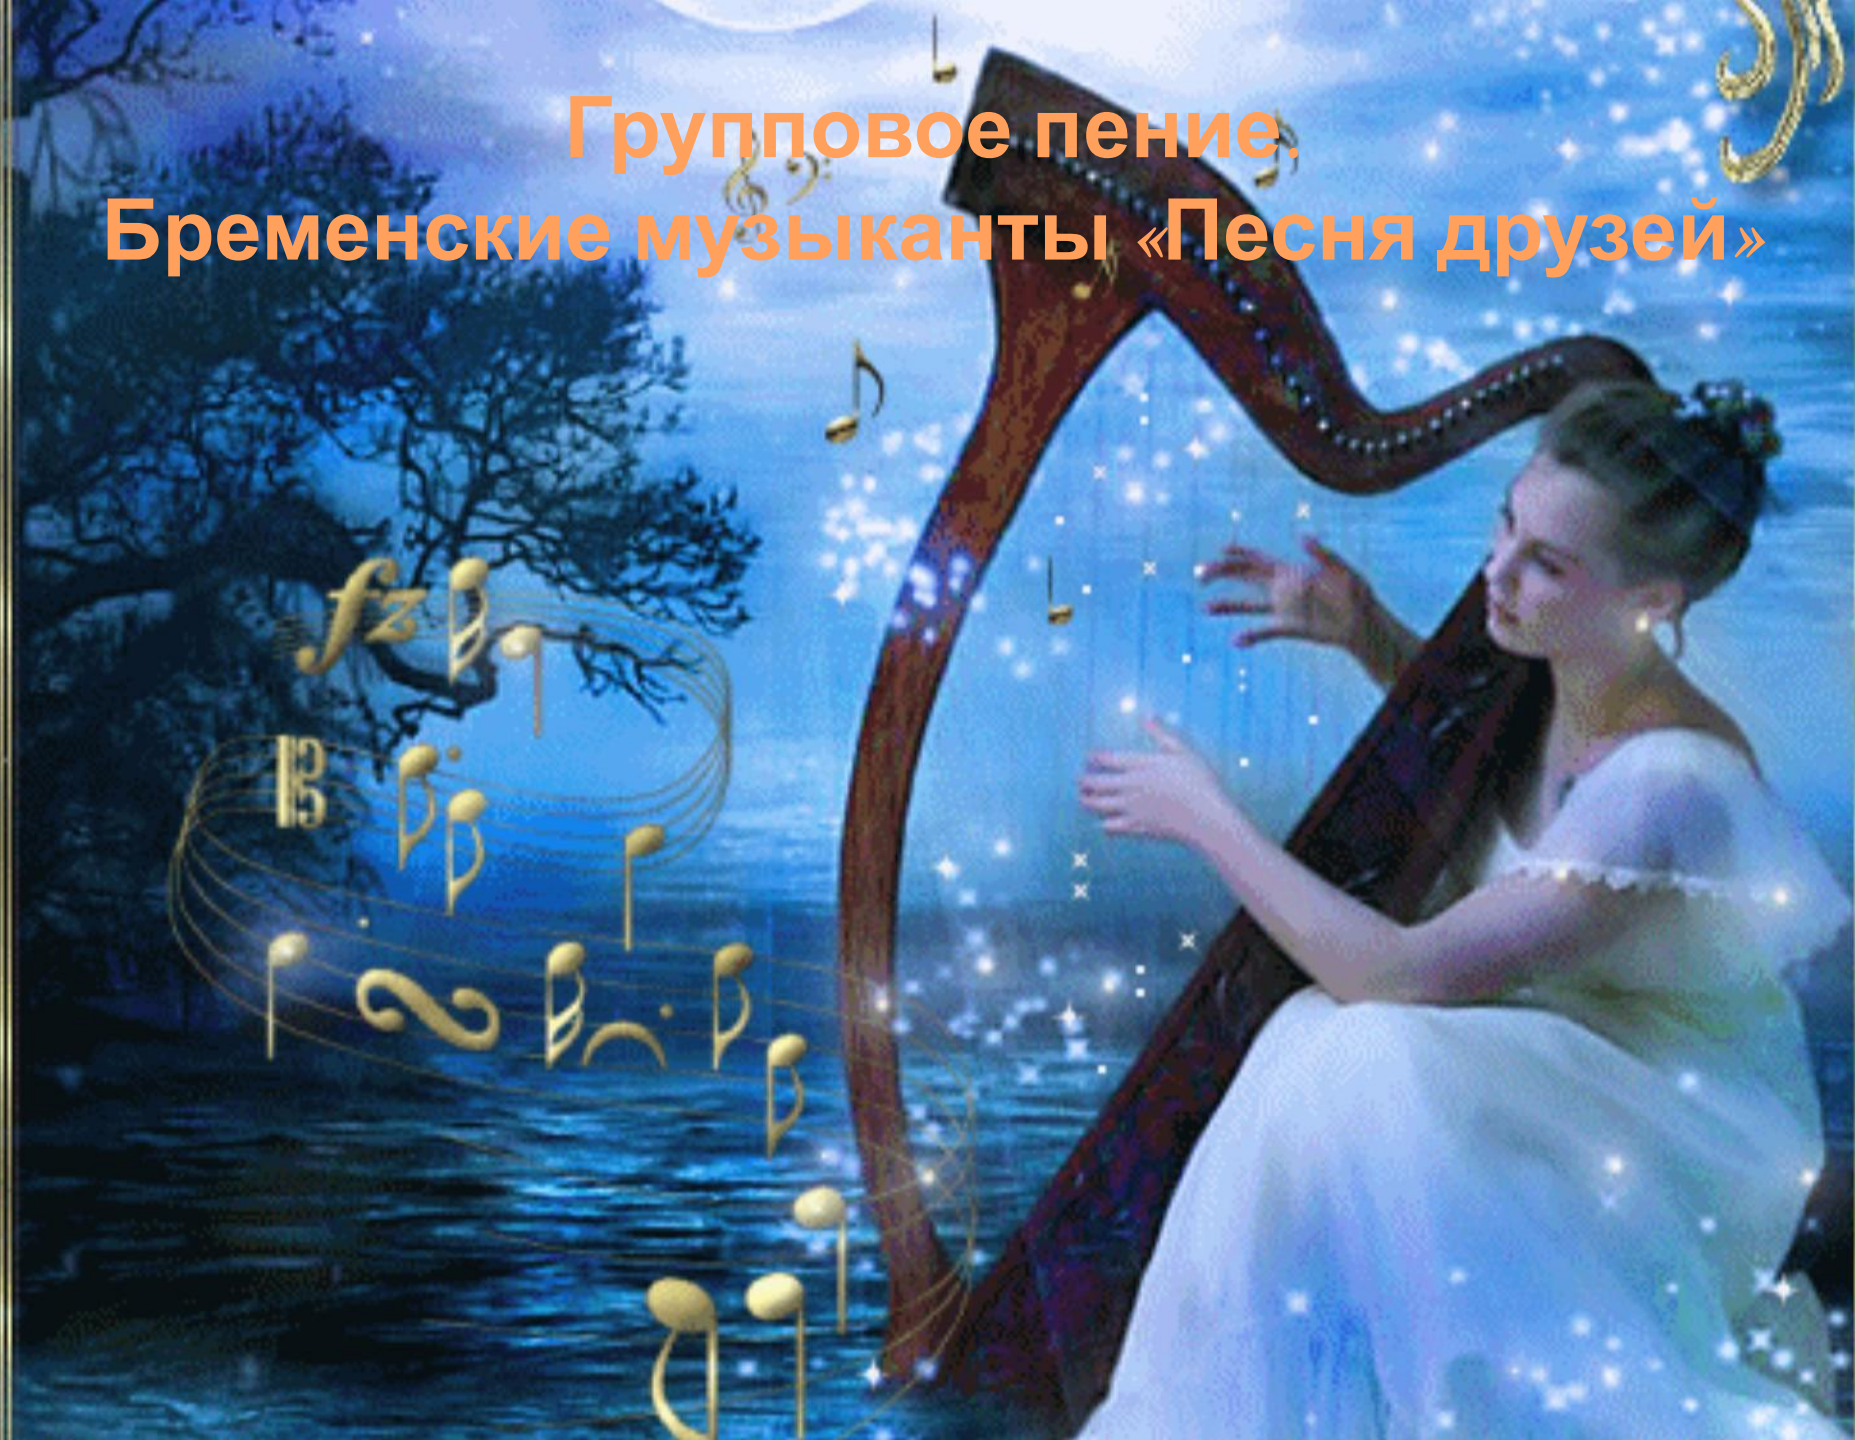

**Групповое пение.
Бременские музыканты «Песня друзей»**