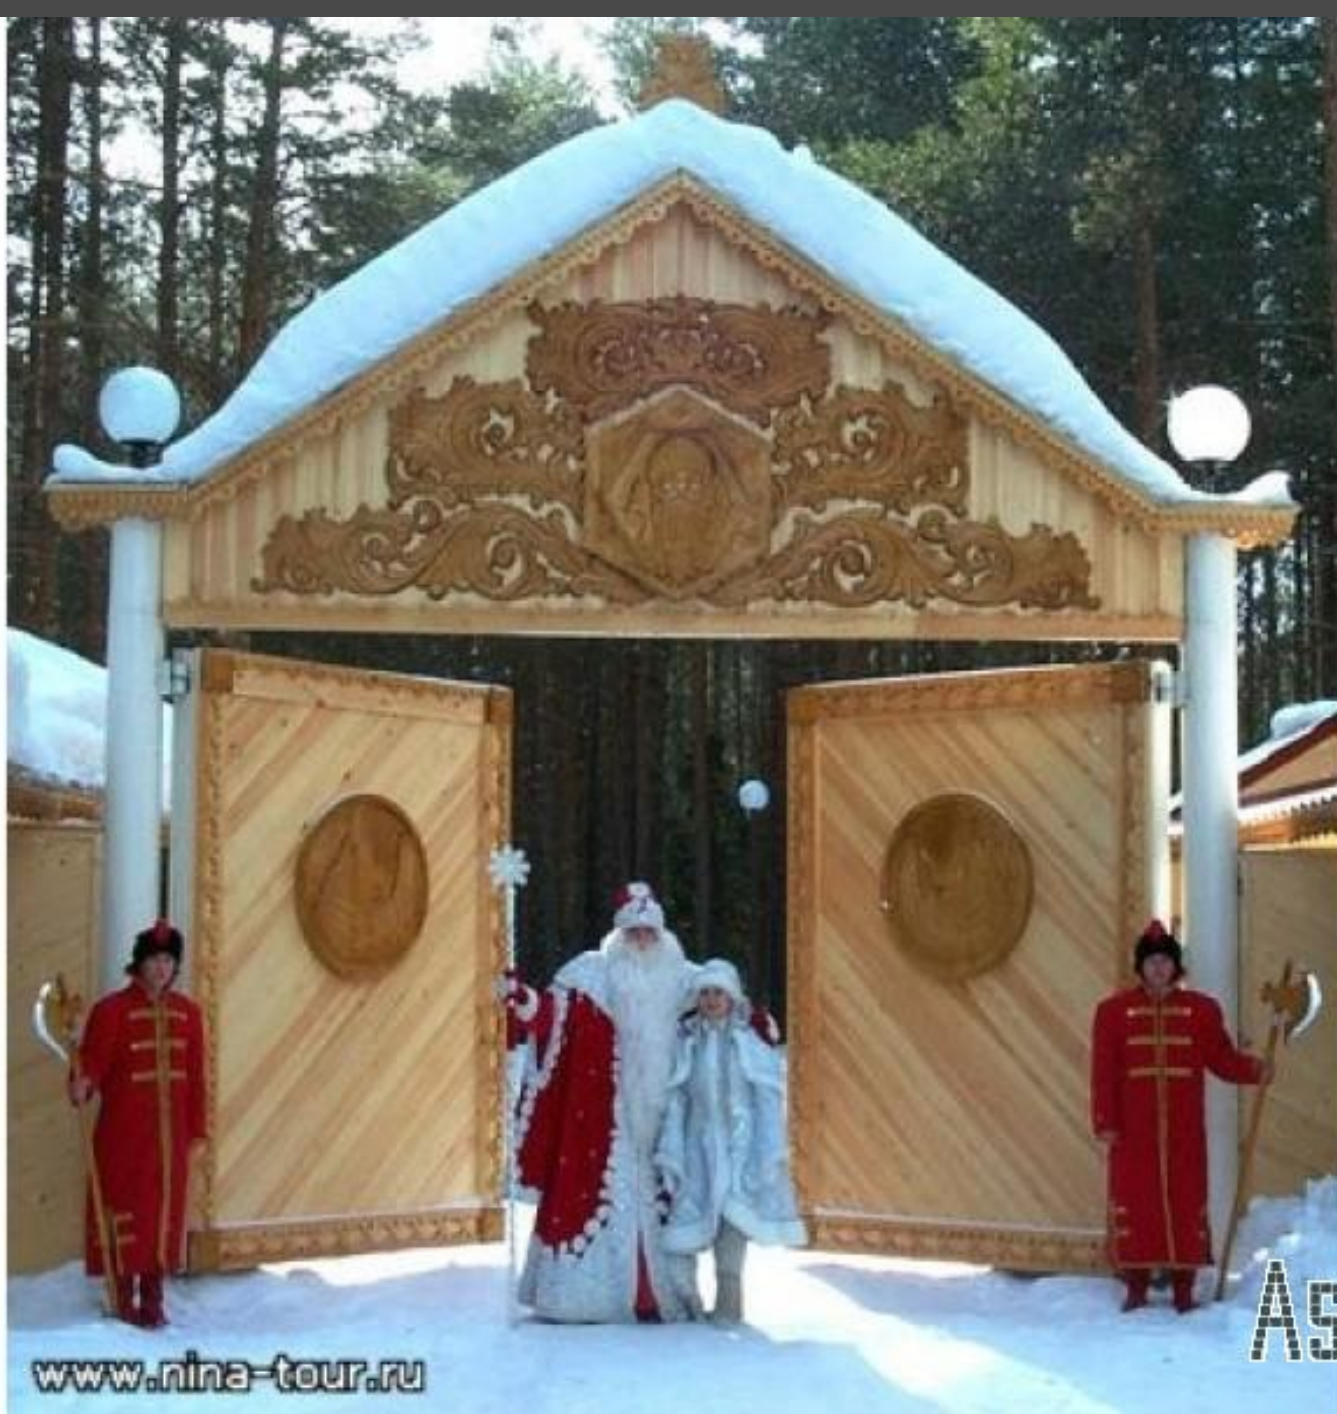

www.nina-tour.ru

Asteza ru