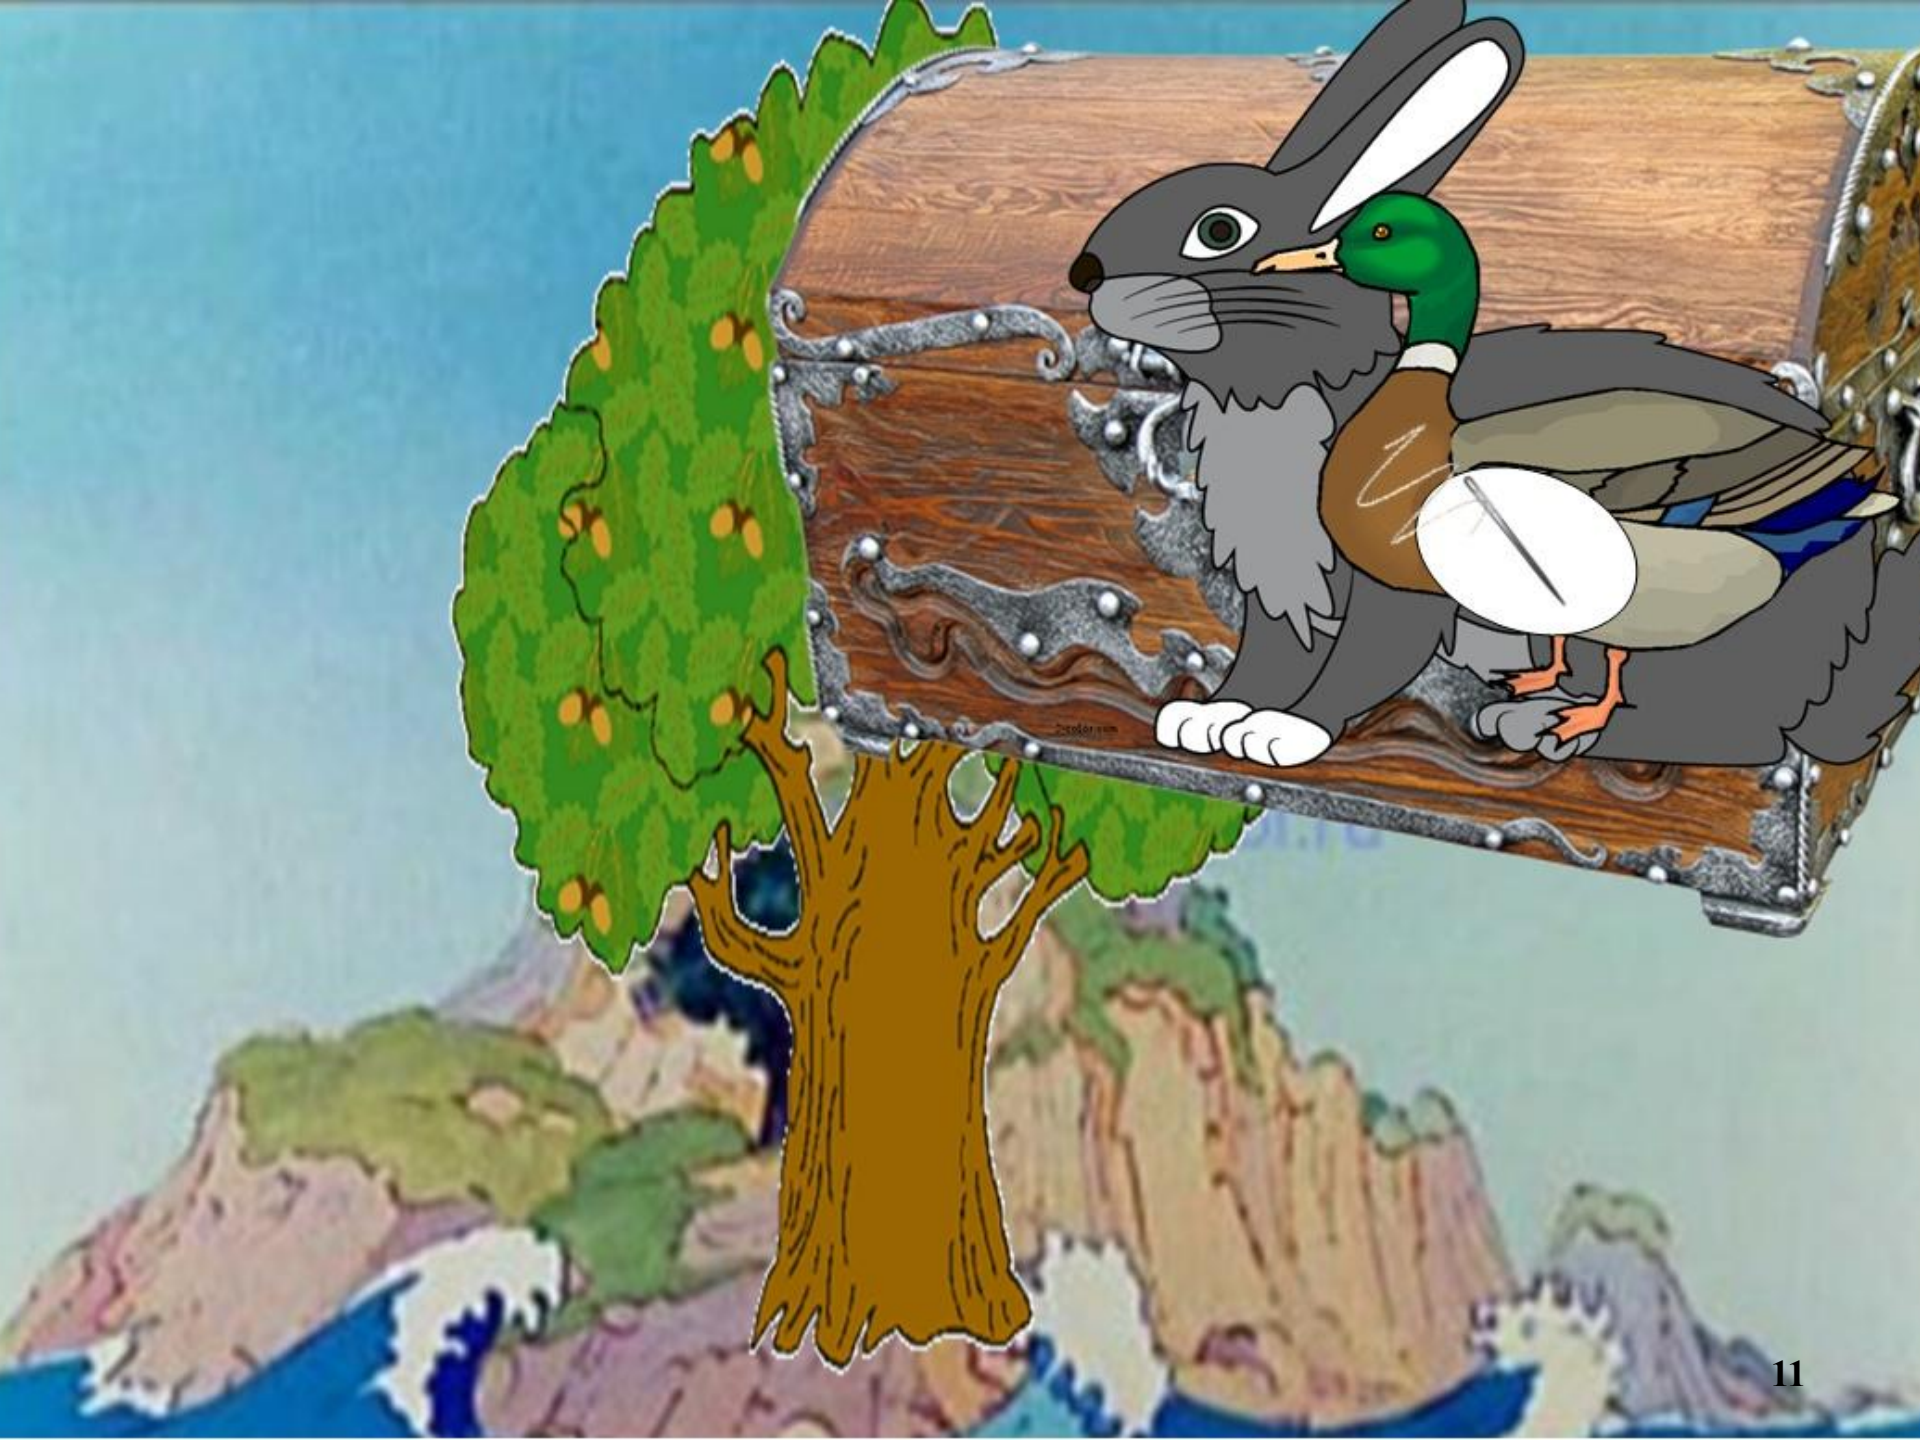

**За правильную
отгадку**

A dark, atmospheric forest scene with a stream and a cave entrance. The scene is dimly lit, with a blueish-green hue. In the foreground, a stream flows through a dense forest of evergreen trees. In the background, a cave entrance is visible, with light streaming in from above. The overall mood is mysterious and somber.

Грибная ловушка

ХО МОР МУ

ПО КА ГАН

ЛИ ЧКА СИ

БО ВИК РО

НОК ЛЁ

ПТИЧЬИ ГОЛОСА

Загадочная ловушка

Солнечный Рай.