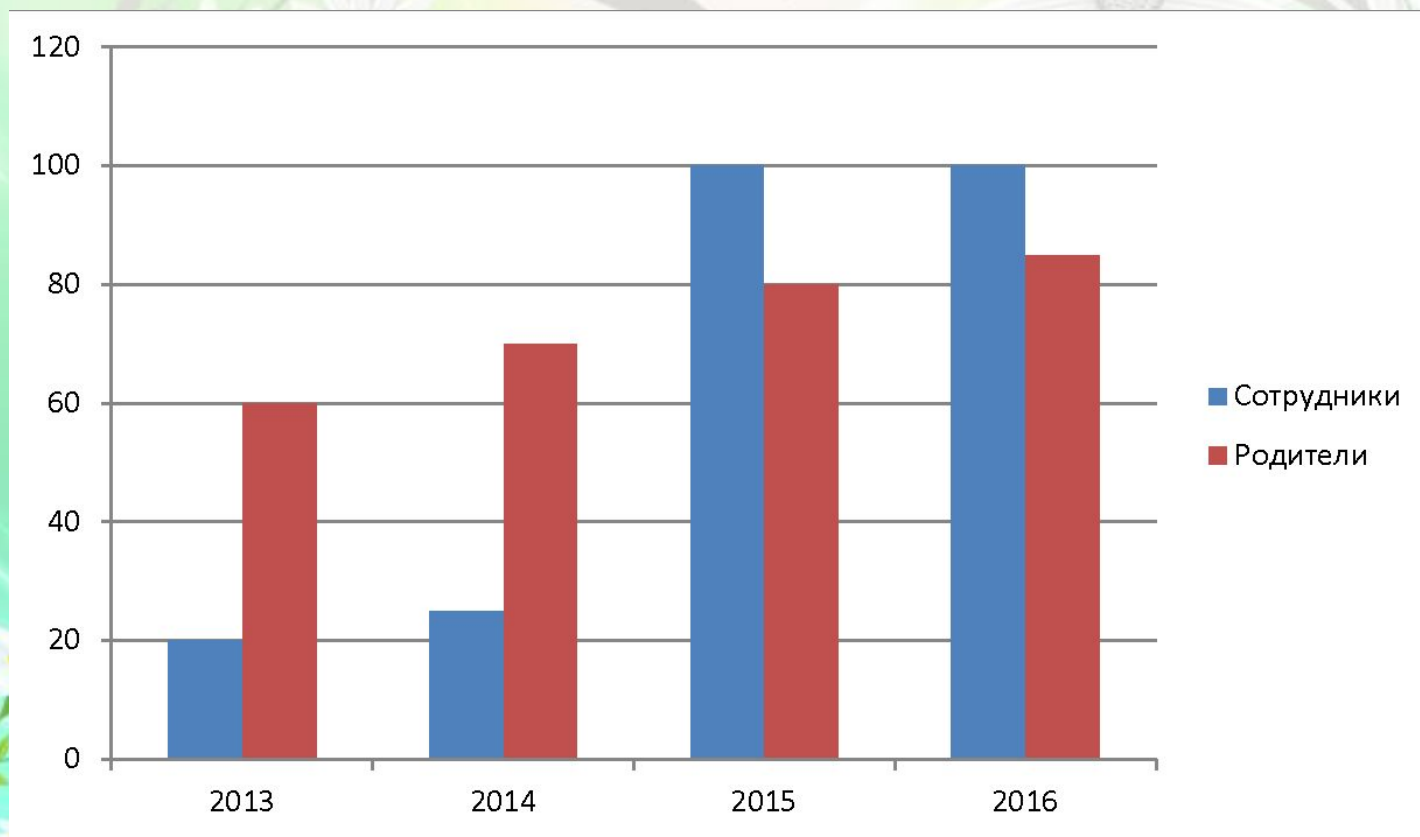

Показания работы с коллективом и родителями