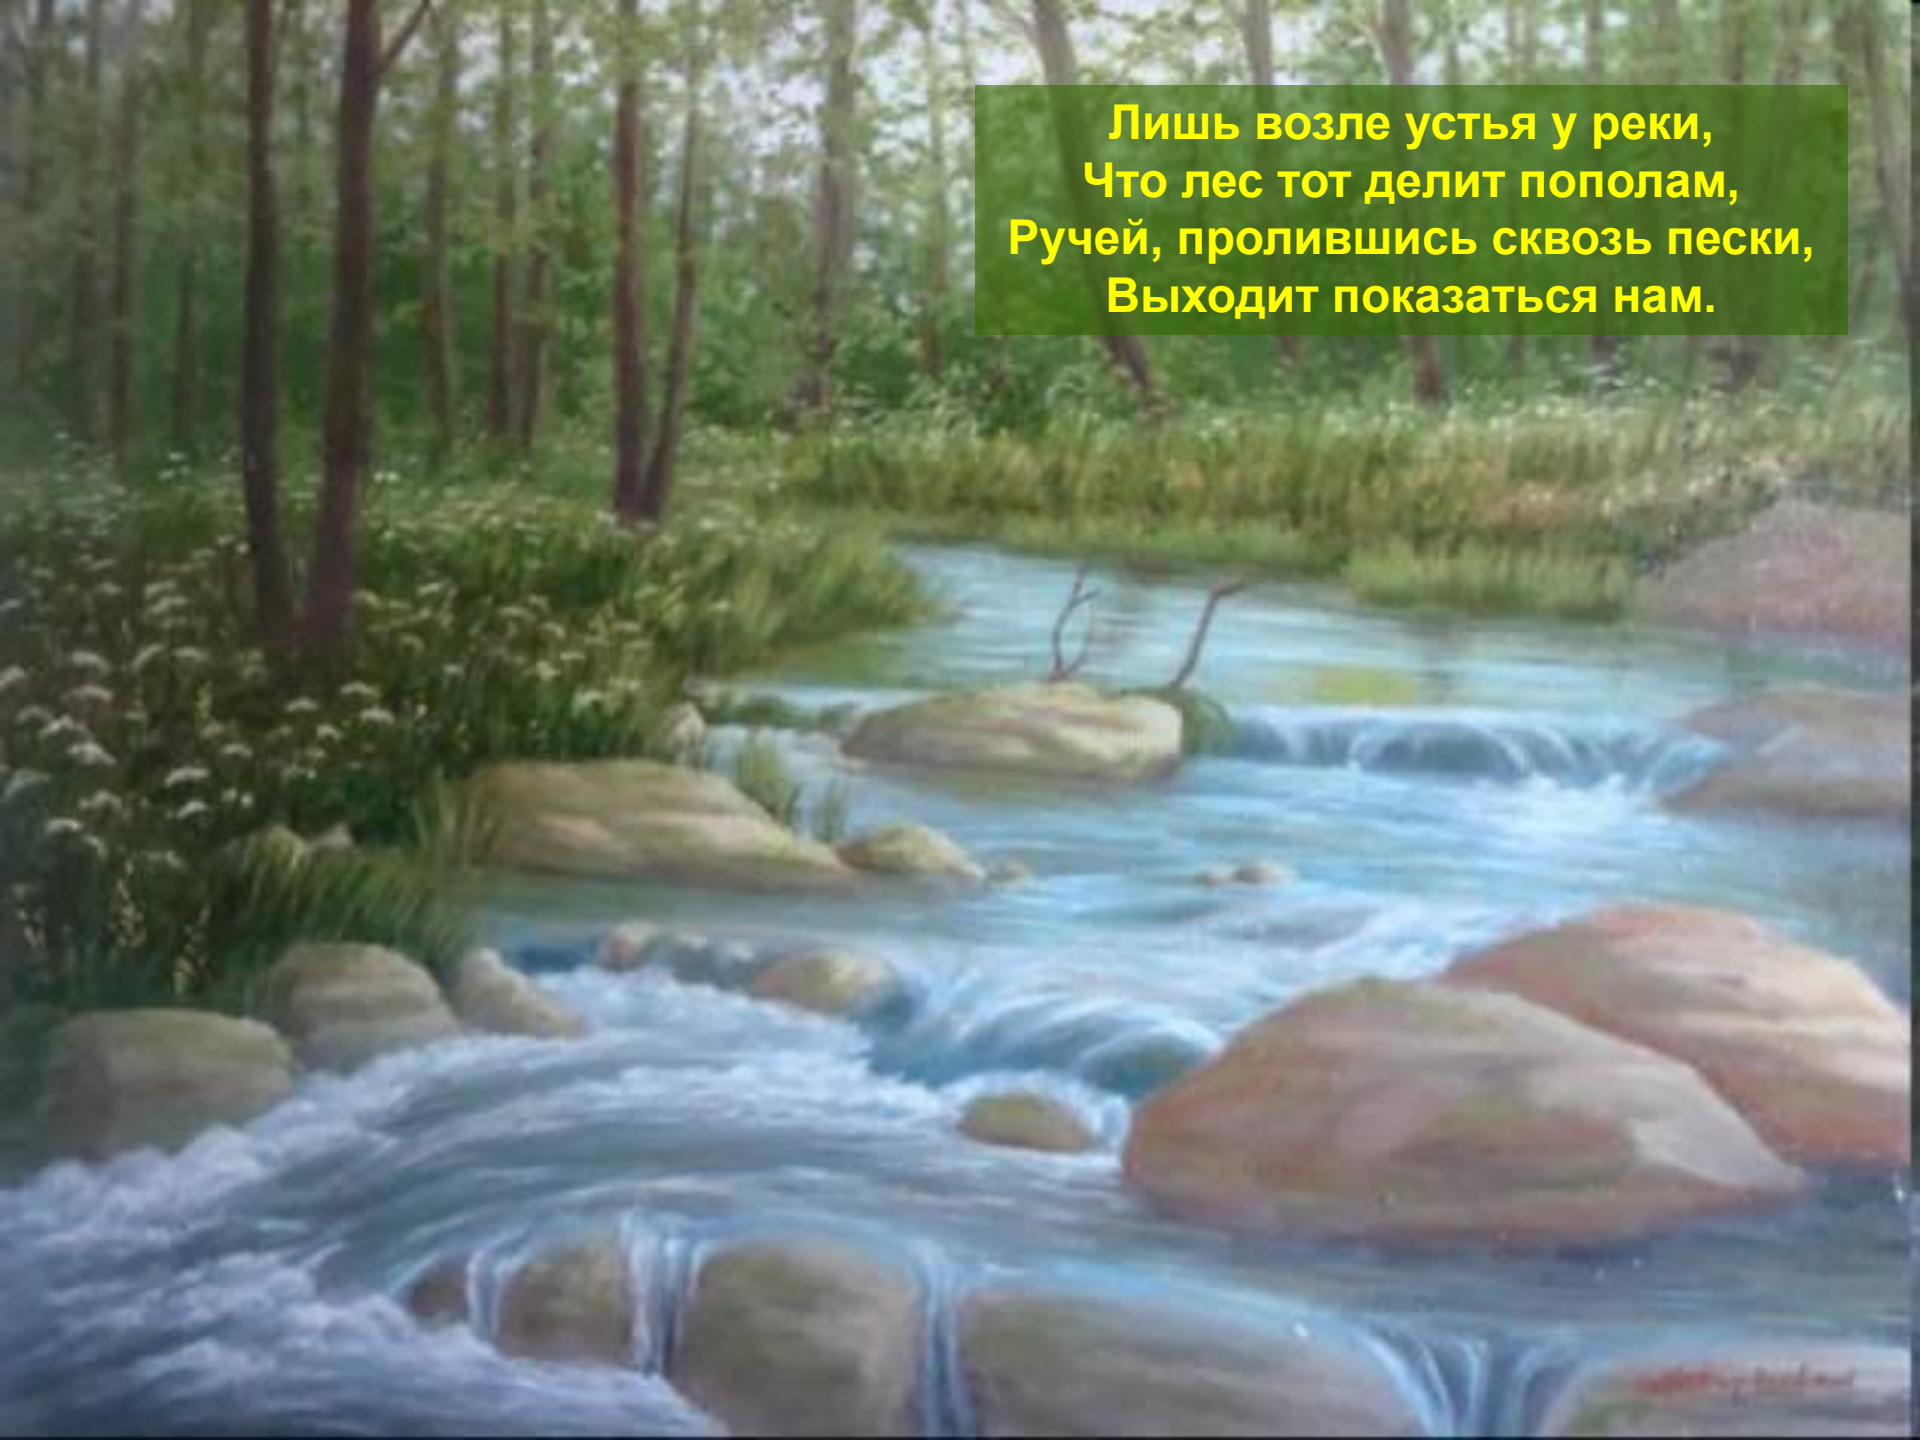

Лишь возле устья у реки,
Что лес тот делит пополам,
Ручей, пролившись сквозь пески,
Выходит показаться нам.