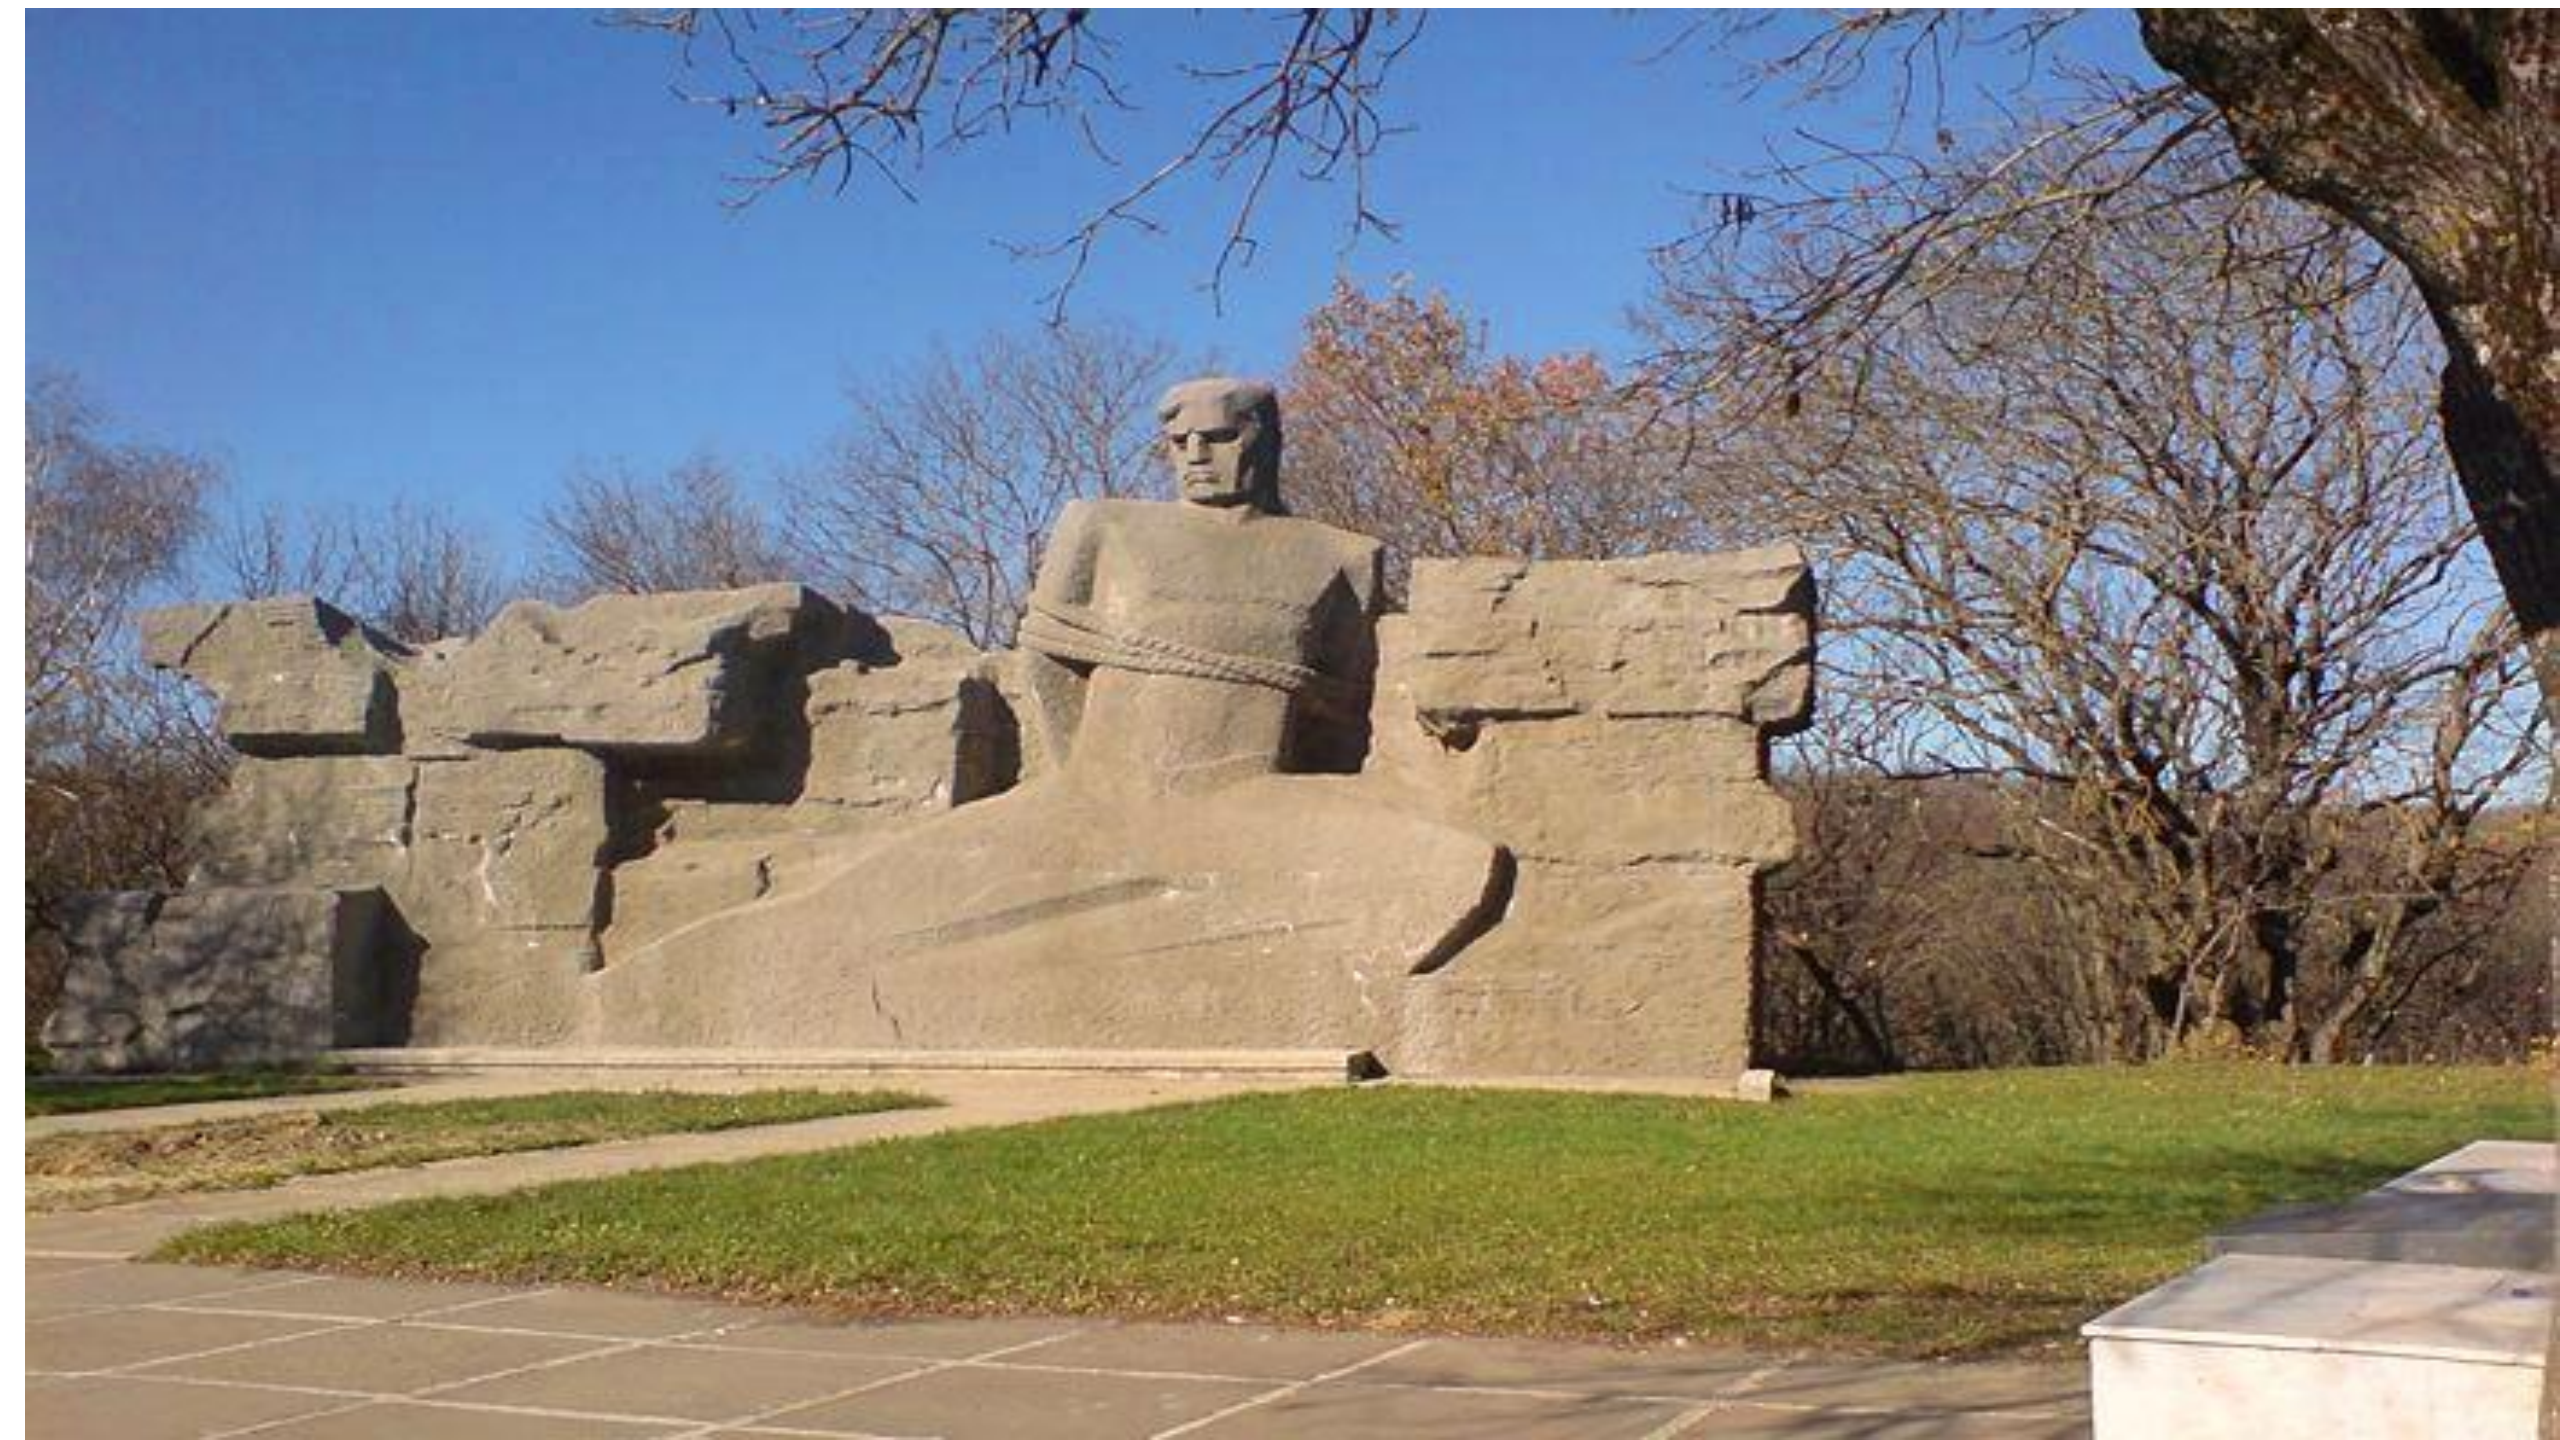

МИХАИЛ ЮРЬЕВИЧ ЛЕРМОНТОВ

A wooden fence with a sign that reads "ДЕТСКИЙ ЗООПАРК" (Children's Zoo). The sign is mounted on a wooden fence with a decorative top edge. To the left of the text is a carving of a duck. The background shows a wooden building with a corrugated metal roof and lush green trees.