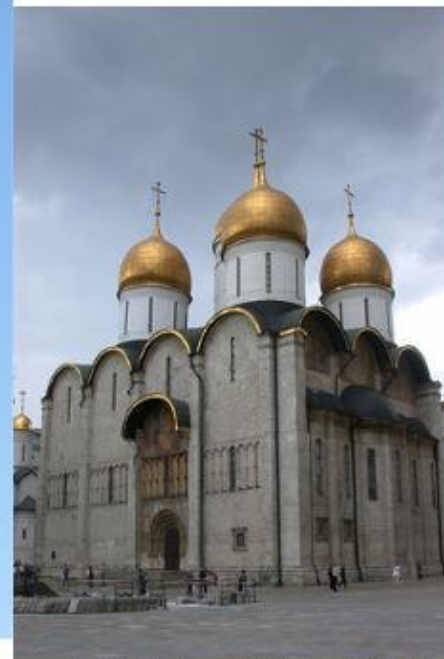

A detailed oil painting of a birch forest in autumn. The scene is set along a calm river that reflects the sky and the surrounding trees. In the foreground, several birch trees with their characteristic white bark and dark lenticles stand prominently. The ground is covered in green grass and fallen leaves in shades of yellow, orange, and red. The background shows a lush green field and more trees with vibrant autumn foliage under a clear blue sky. The overall mood is peaceful and nostalgic.

*** КРАСНАЯ ПЛОЩАДЬ, НА НЕЙ ПРОХОДЯТ ВОЕННЫЕ ПАРАДЫ И ПРАЗДНИКИ**

Московский Кремль

**ПРЕЗИДЕНТ
РОССИЙСКОЙ ФЕДЕРАЦИИ**

* СПАСИБО ЗА
ВНИМАНИЕ!