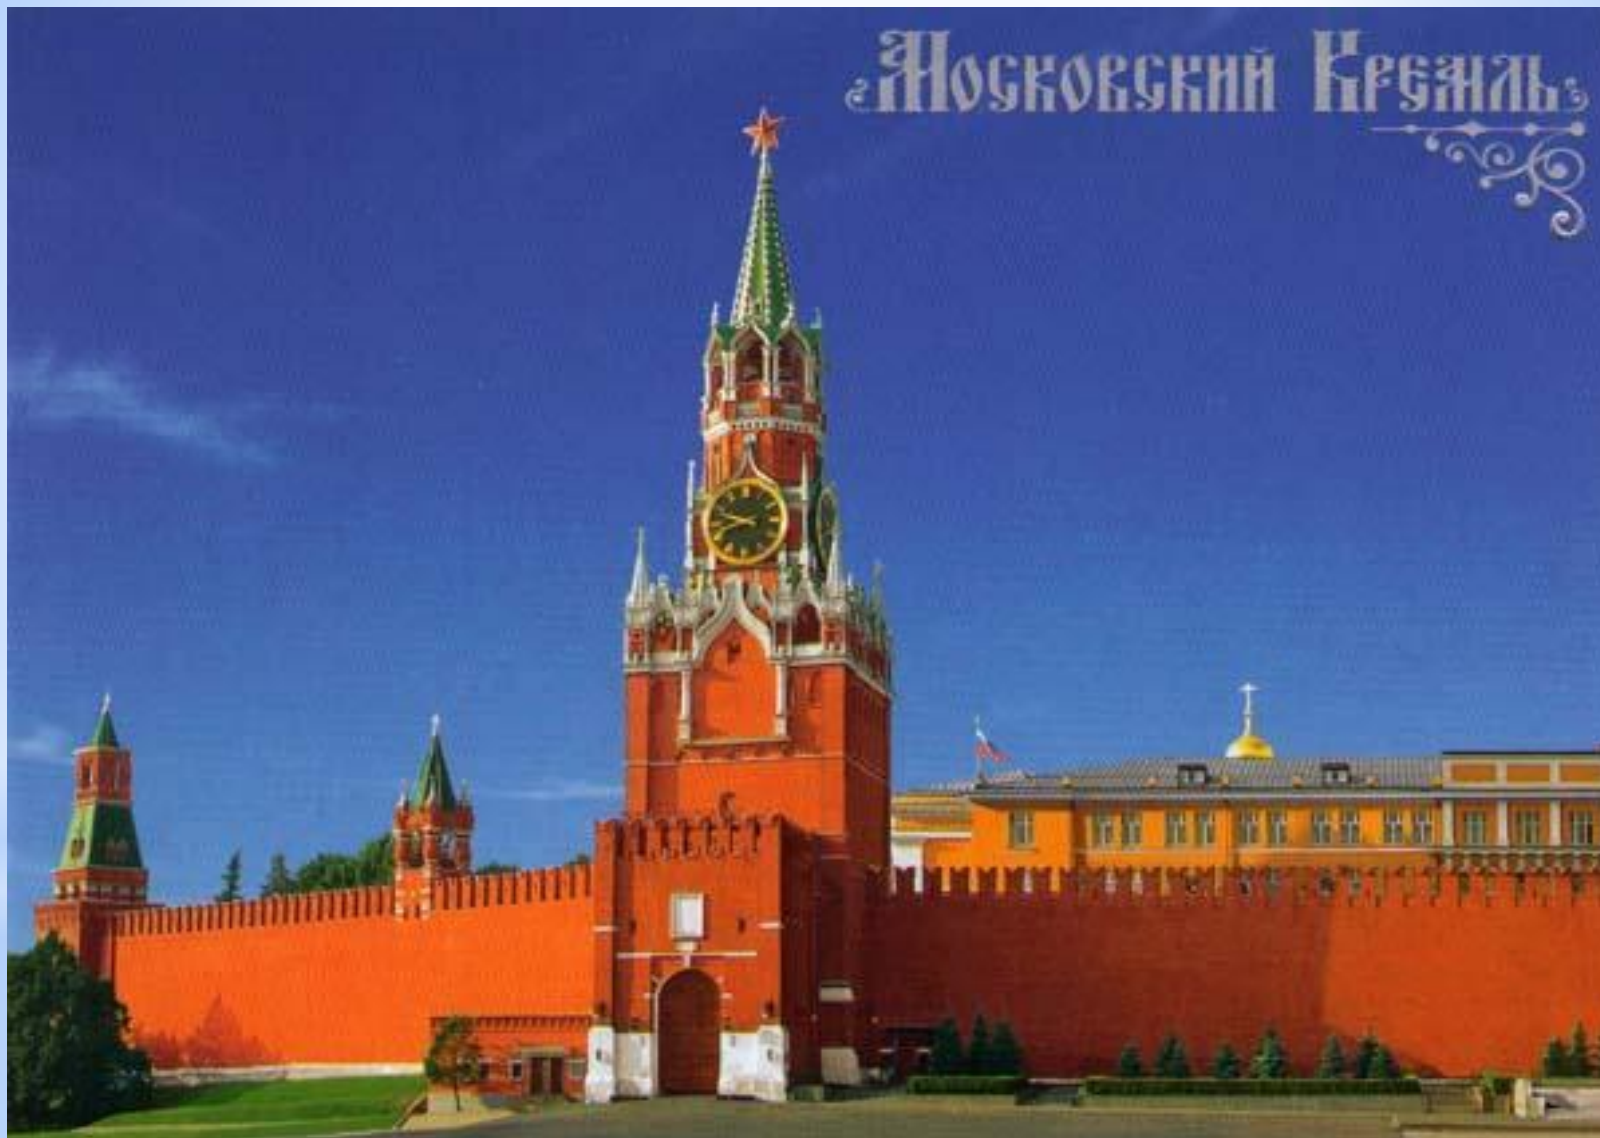

Московский Кремль