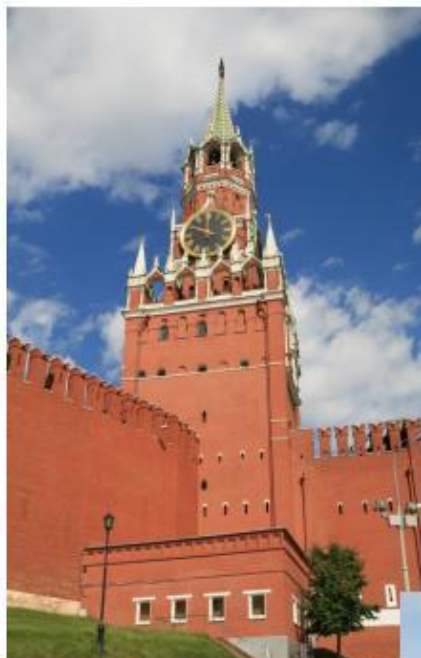

A detailed oil painting of a birch forest in autumn. The scene is set along a calm river that reflects the sky and the surrounding trees. In the foreground, several birch trees with their characteristic white bark and dark lenticles stand prominently. The ground is covered in green grass and fallen leaves in shades of yellow, orange, and red. The background shows a lush green field and more trees with vibrant autumn foliage under a clear blue sky. The overall mood is peaceful and nostalgic.

*** КРАСНАЯ ПЛОЩАДЬ, НА НЕЙ ПРОХОДЯТ ВОЕННЫЕ ПАРАДЫ И ПРАЗДНИКИ**

Московский Кремль

**ПРЕЗИДЕНТ
РОССИЙСКОЙ ФЕДЕРАЦИИ**

* СПАСИБО ЗА
ВНИМАНИЕ!