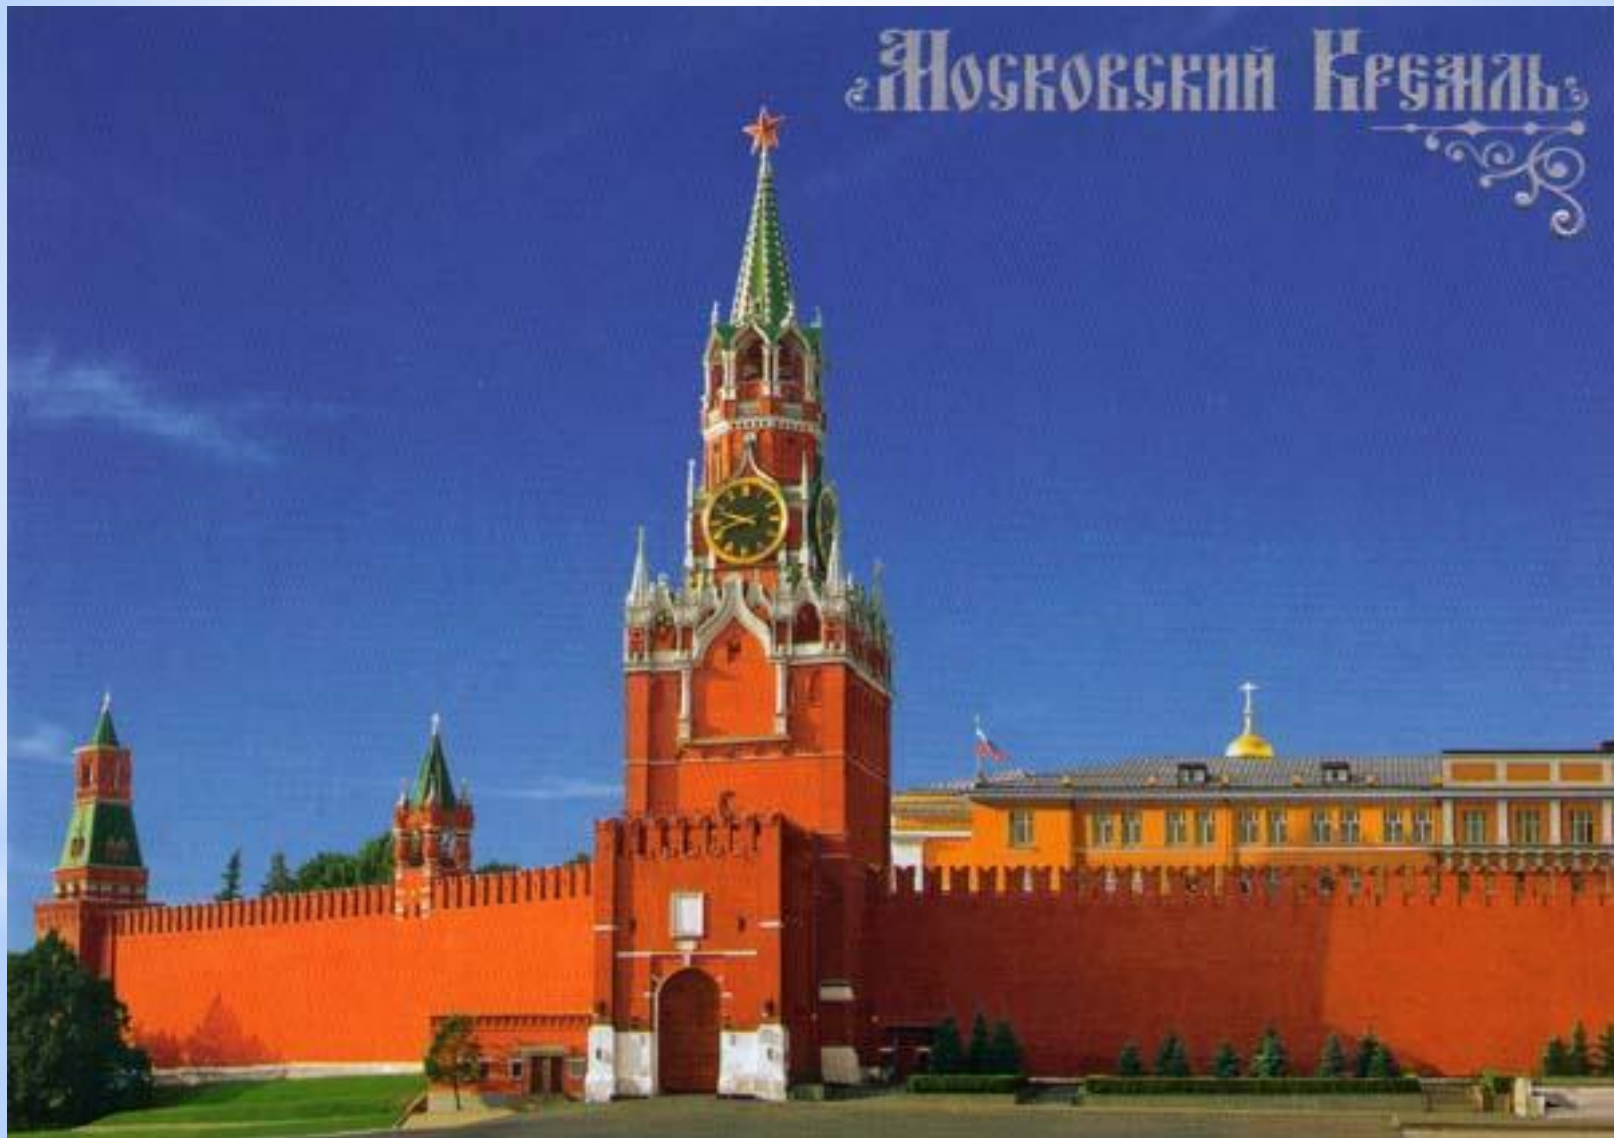

Московский Кремль