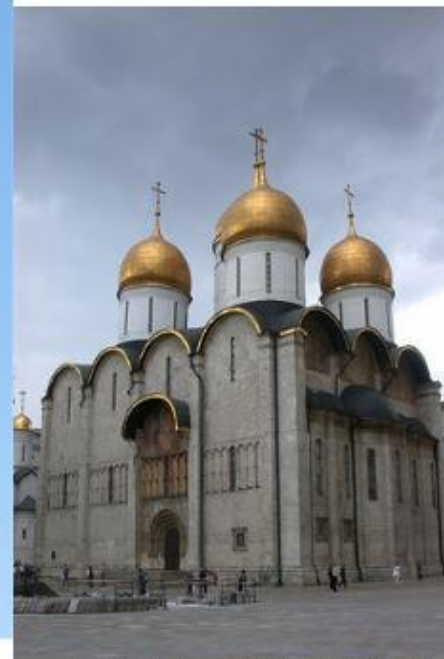

A detailed oil painting of a birch forest in autumn. The scene is set along a calm river that reflects the sky and the surrounding trees. In the foreground, several birch trees with their characteristic white bark and dark lenticels stand prominently. Their leaves are in various stages of autumn, showing shades of yellow, orange, and green. The ground is covered with fallen leaves and green grass. In the background, a lush green field stretches towards a distant horizon under a clear blue sky. The overall mood is peaceful and nostalgic, capturing the beauty of the Russian countryside.

*** КРАСНАЯ ПЛОЩАДЬ, НА НЕЙ ПРОХОДЯТ ВОЕННЫЕ
ПАРАДЫ И ПРАЗДНИКИ**

Московский Кремль

**ПРЕЗИДЕНТ
РОССИЙСКОЙ ФЕДЕРАЦИИ**

* СПАСИБО ЗА
ВНИМАНИЕ!