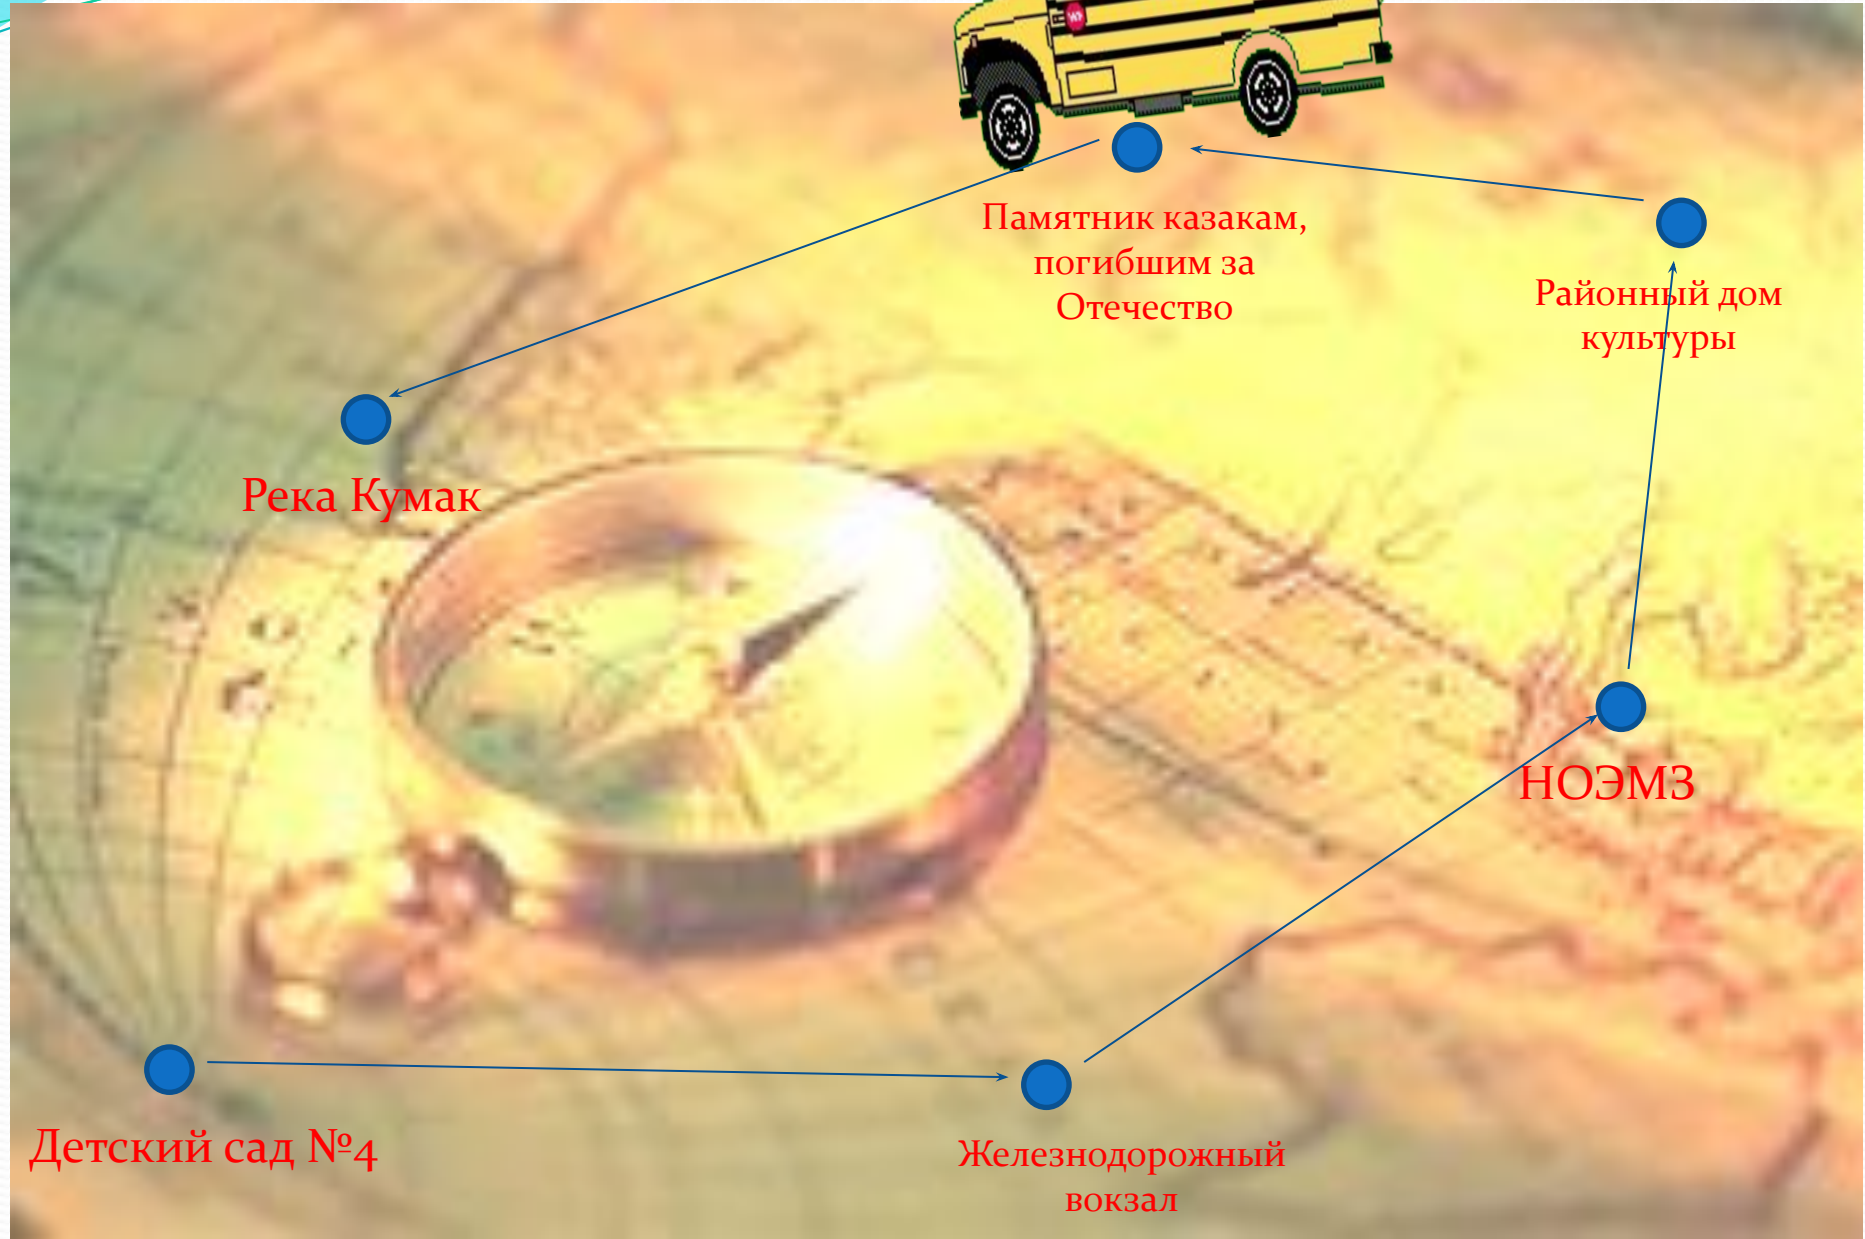

Памятник казакам,
погибшим за
Отечество

Районный дом
культуры

Река Кумак

НОЭМЗ

Детский сад №4

Железнодорожный
вокзал