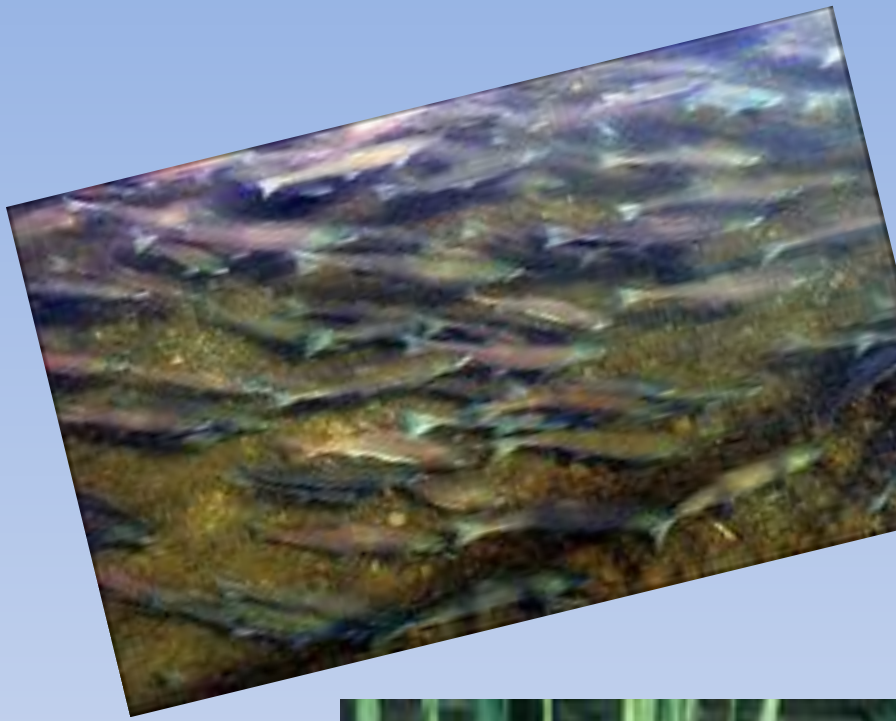

Беркут
Golden eagle

Животный и растительный мир болота.

Бурый медведь
Brown bear

Серый журавль
Grey crane

Падуб
Hollyhock

Мальва
Malva

Сирень
Lilac

Черника
Blueberry

Вербейник
Verbena

Орешник
Corns

Животный и
растительный
мир
реки.

A scenic view of a rocky coastline with a clear blue lake and mountains in the background. The foreground features large, dark grey rocks. The water is a vibrant turquoise color, transitioning to a deep blue further out. In the distance, there are blue mountains with some snow-capped peaks under a bright blue sky with scattered white clouds. The text is overlaid on the right side of the image.