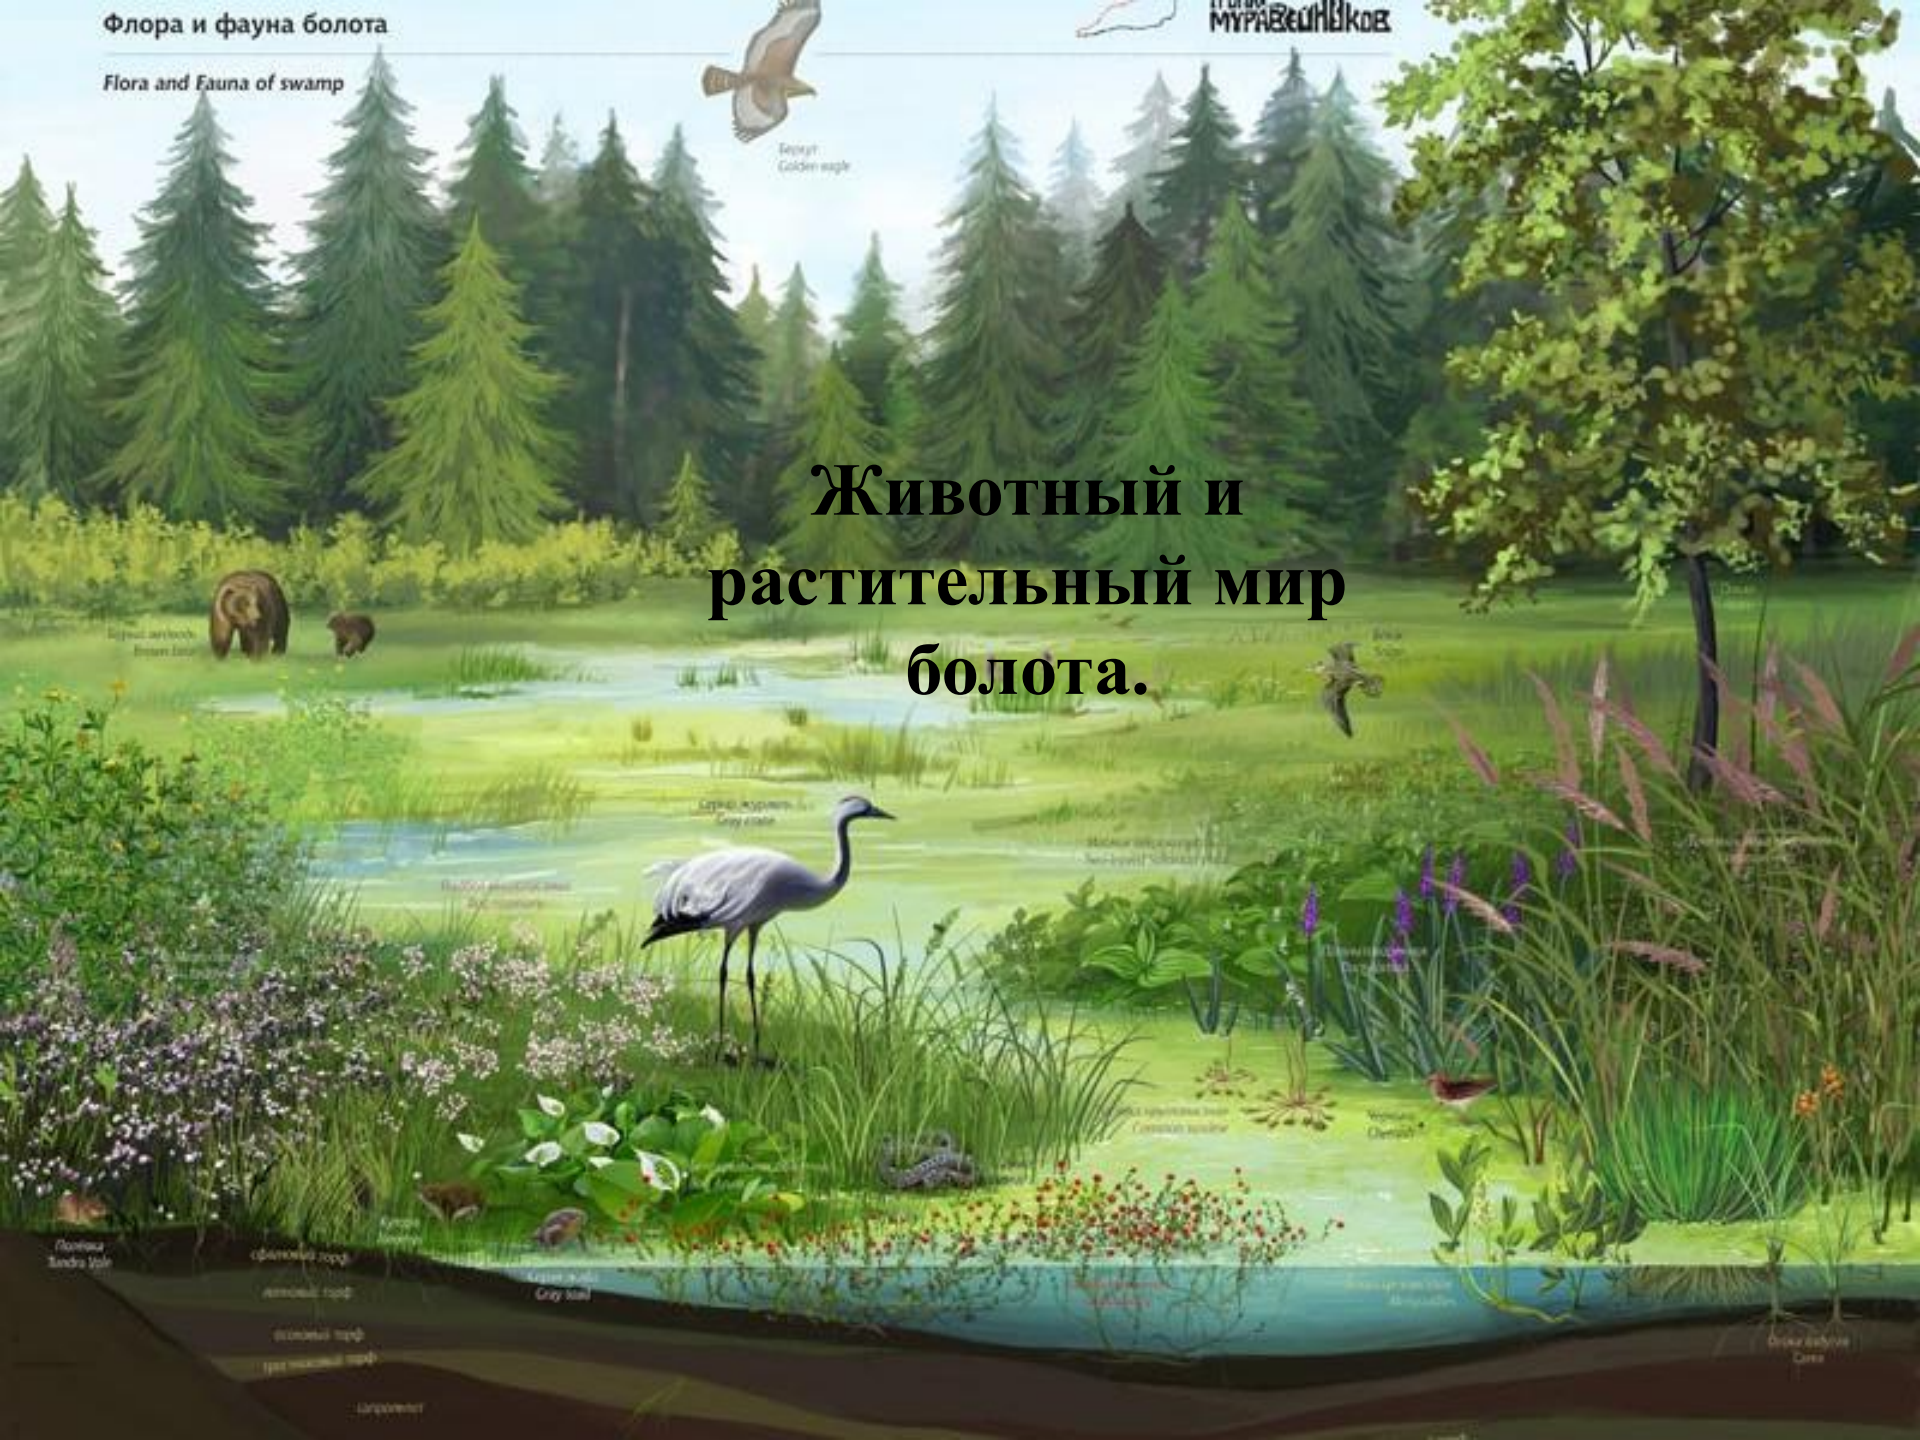

Вербейник
Verbena

Орешник
Corns

Животный и
растительный
мир
реки.

A scenic view of a rocky coastline with a clear blue lake and mountains in the background. The foreground features large, dark grey rocks. The water is a vibrant turquoise color, transitioning to a deep blue further out. In the distance, there are blue mountains with some snow-capped peaks under a bright blue sky with scattered white clouds. The text is overlaid on the right side of the image.