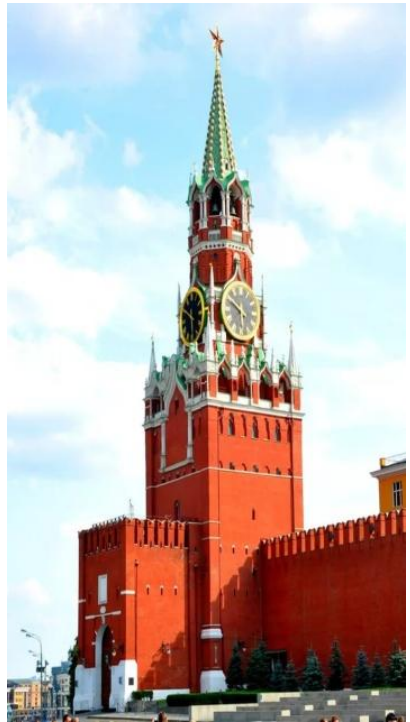

Наша страна- Россия!

Воспитатель: Лукина Е.С.

ЛЮБИМЫЙ СЕРДЦУ УГОЛОК

Необъятная РОССИЯ

Найди флаг России

Найди герб России

НАРОДНЫЕ ПРОМЫСЛЫ

НАРОДНЫЕ ПРОМЫСЛЫ

A vibrant landscape featuring a bright sun in the top left corner, a large rainbow arching across a blue sky with scattered white clouds. Below the sky is a rolling green hill. In the foreground, a lush green field is filled with numerous white daisies with yellow centers. A few butterflies are visible: one black and white butterfly is in the middle ground, and a red and black butterfly is near the bottom left. In the bottom right corner, there is a small, semi-transparent speaker icon.