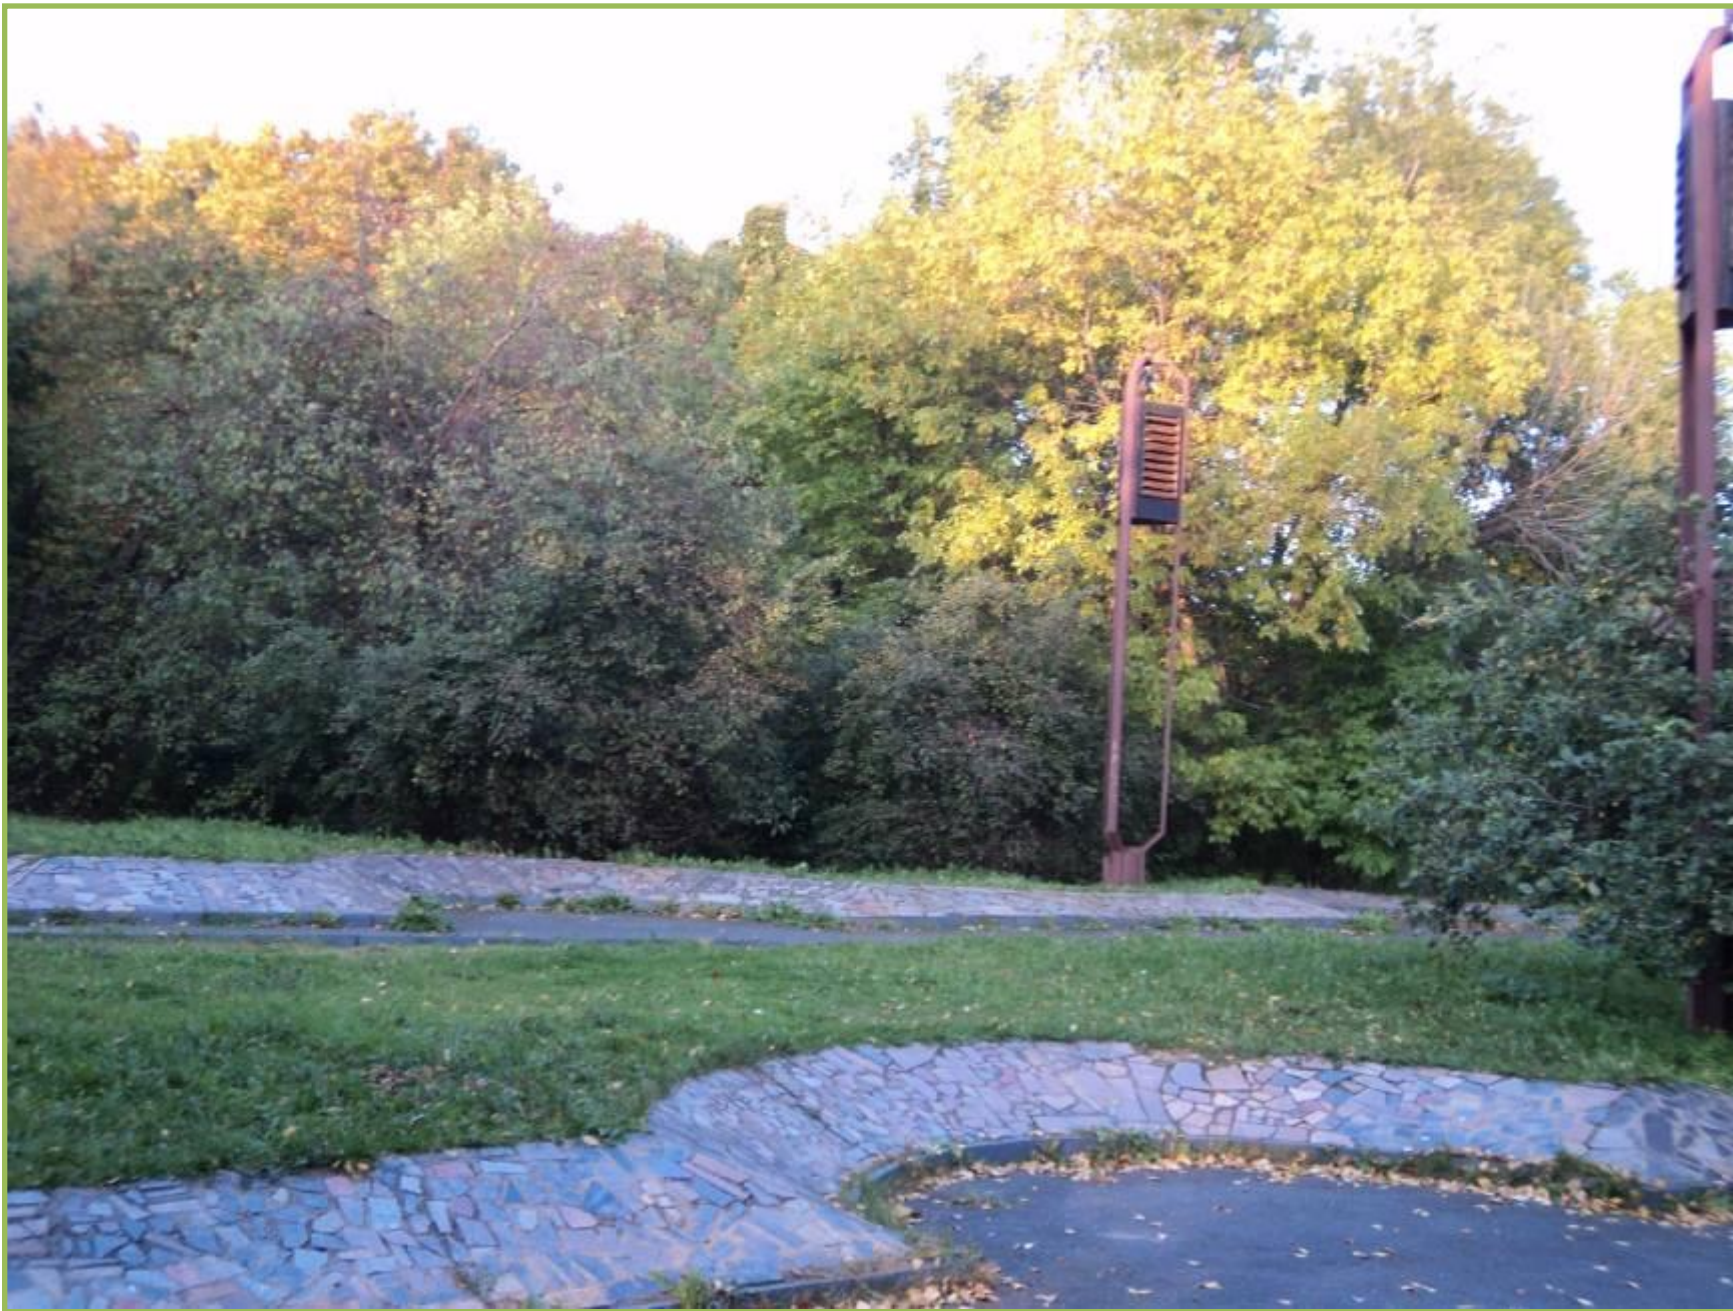

Чтим память героев!!!

Стихотворени
поэта Леонида
Молчанова:

*«Я навсегда останусь
молодым
И буду жить в
коротком слове
«Память»*

Сквер

A photograph of a park square. In the foreground, there is a grassy area with several young pine trees planted in rows. The trees have dark trunks and dense green foliage. To the right, a modern, tall, brown metal lamp post stands prominently. The background shows more trees and a clear sky. The overall scene is a well-maintained urban green space.

На территории сквера растут молодые сосны, а также березы и липы.

Изучаем растительность в сквере...

A group of five children, three boys and two girls, are standing outdoors in a park-like setting. They are dressed in winter clothing, including jackets, hats, and scarves. The background shows trees and a paved path. The text is overlaid on the bottom half of the image.