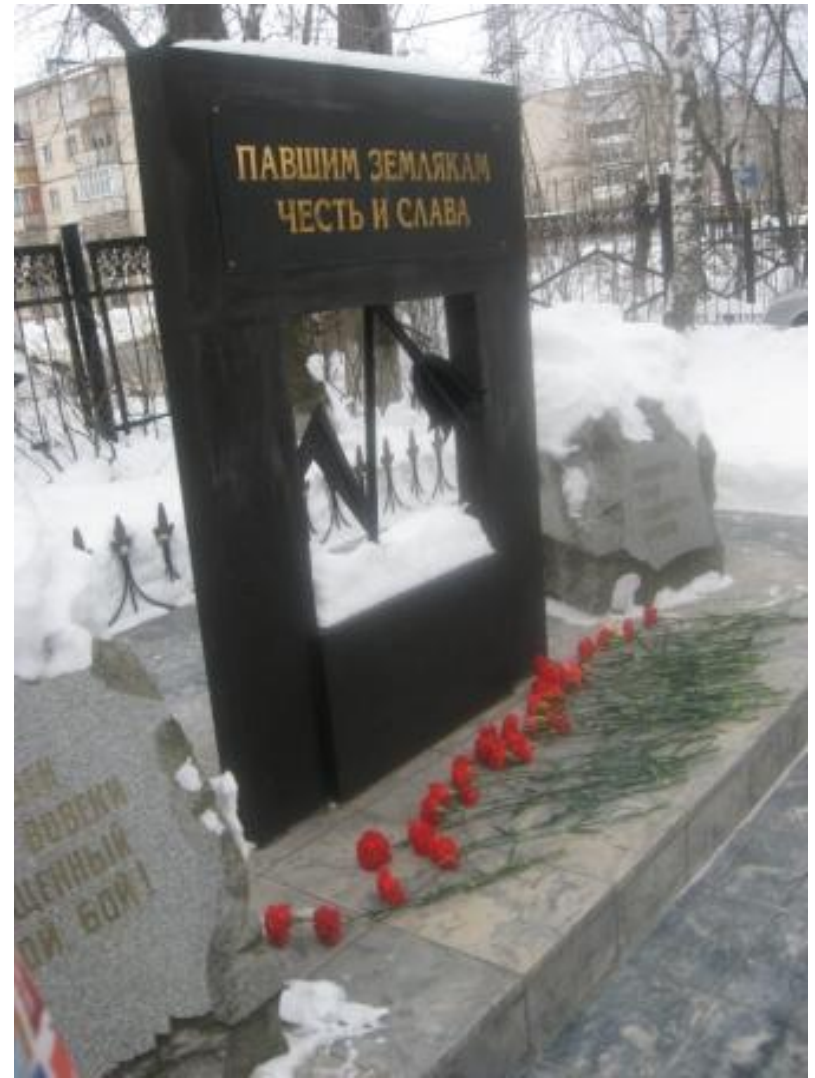

Чтим память героев!!!