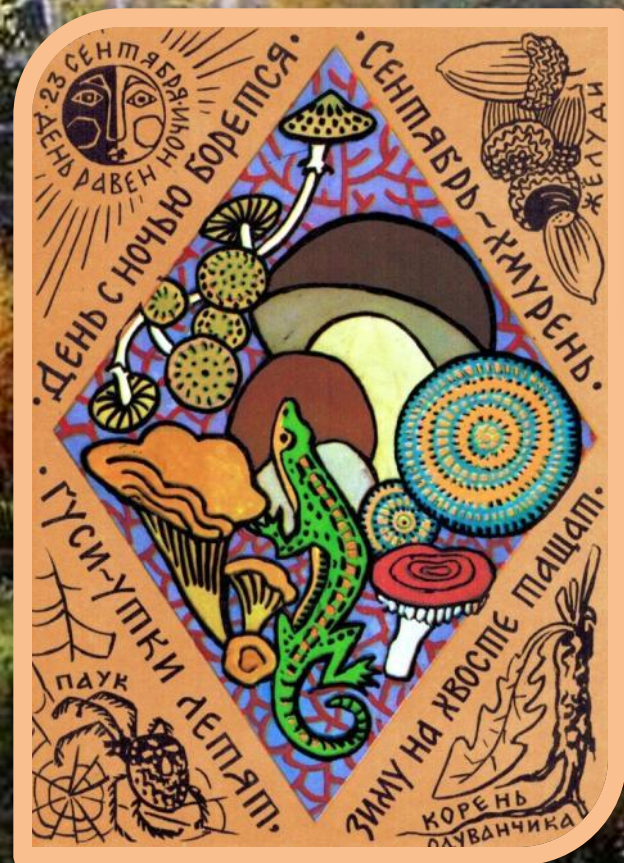

К НАМ ПРИШЛА

**Осенняя**

**пора**

# Осенние листья

A close-up photograph of autumn leaves on a tree branch. The leaves are in various stages of color change, ranging from bright yellow and orange to deep red and brown. Some leaves are still green, indicating they are just starting to turn. The background is a clear, bright blue sky. The text 'Осенние листья' is overlaid in the top left corner in a white, sans-serif font.