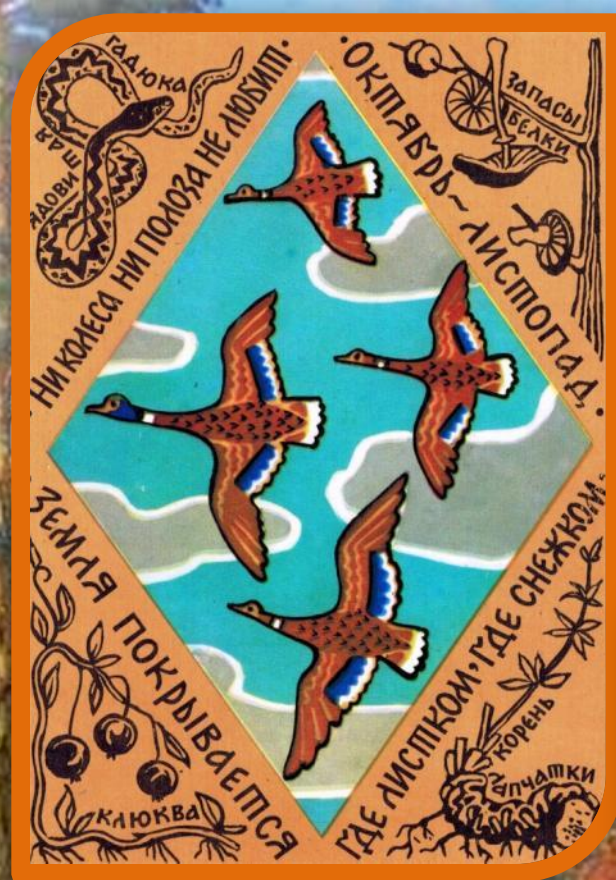

К НАМ ПРИШЛА

**Осенняя**

**пора**

# Осенние листья

A close-up photograph of autumn leaves on a tree branch. The leaves are in various stages of color change, ranging from bright yellow and orange to deep red and brown. Some leaves are still green, indicating they are just starting to turn. The background is a clear, bright blue sky. The text 'Осенние листья' is overlaid in the top left corner in a white, sans-serif font.