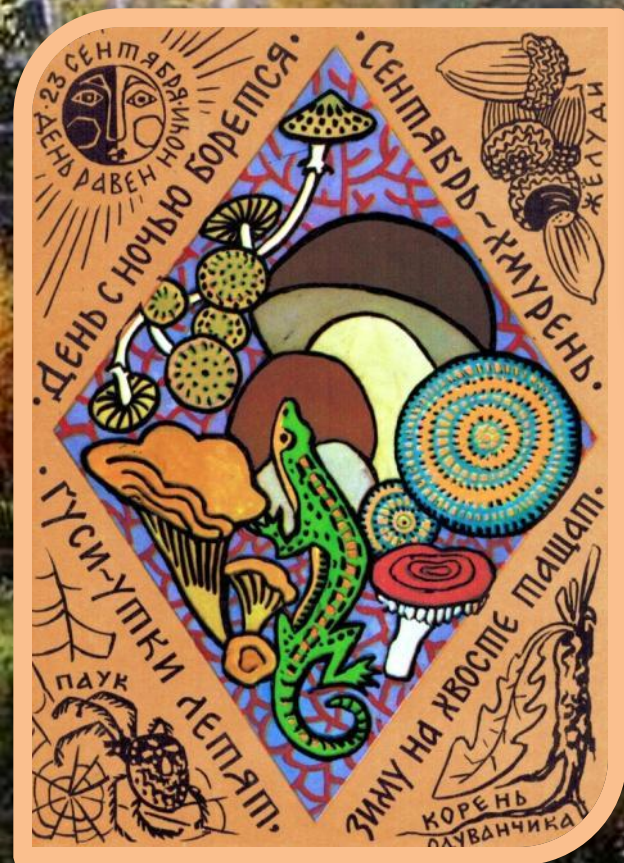

К НАМ ПРИШЛА

**Осенняя**

**пора**

# Осенние листья

A close-up photograph of autumn leaves in various shades of yellow, orange, and red, set against a clear blue sky. The leaves are attached to thin branches and are scattered across the frame, creating a vibrant and seasonal scene.