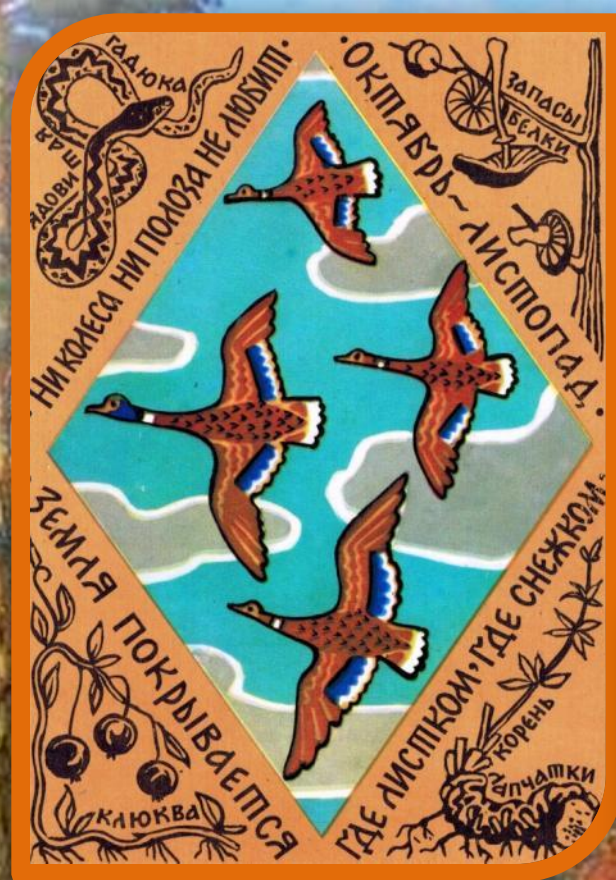

К НАМ ПРИШЛА

**Осенняя**

**пора**

# Осенние листья

A close-up photograph of autumn leaves on a tree branch. The leaves are in various stages of color change, ranging from bright yellow and orange to deep red and brown. Some leaves are still green, indicating the beginning of the season. The background is a clear, bright blue sky. The text 'Осенние листья' is overlaid in the top left corner in a white, sans-serif font.