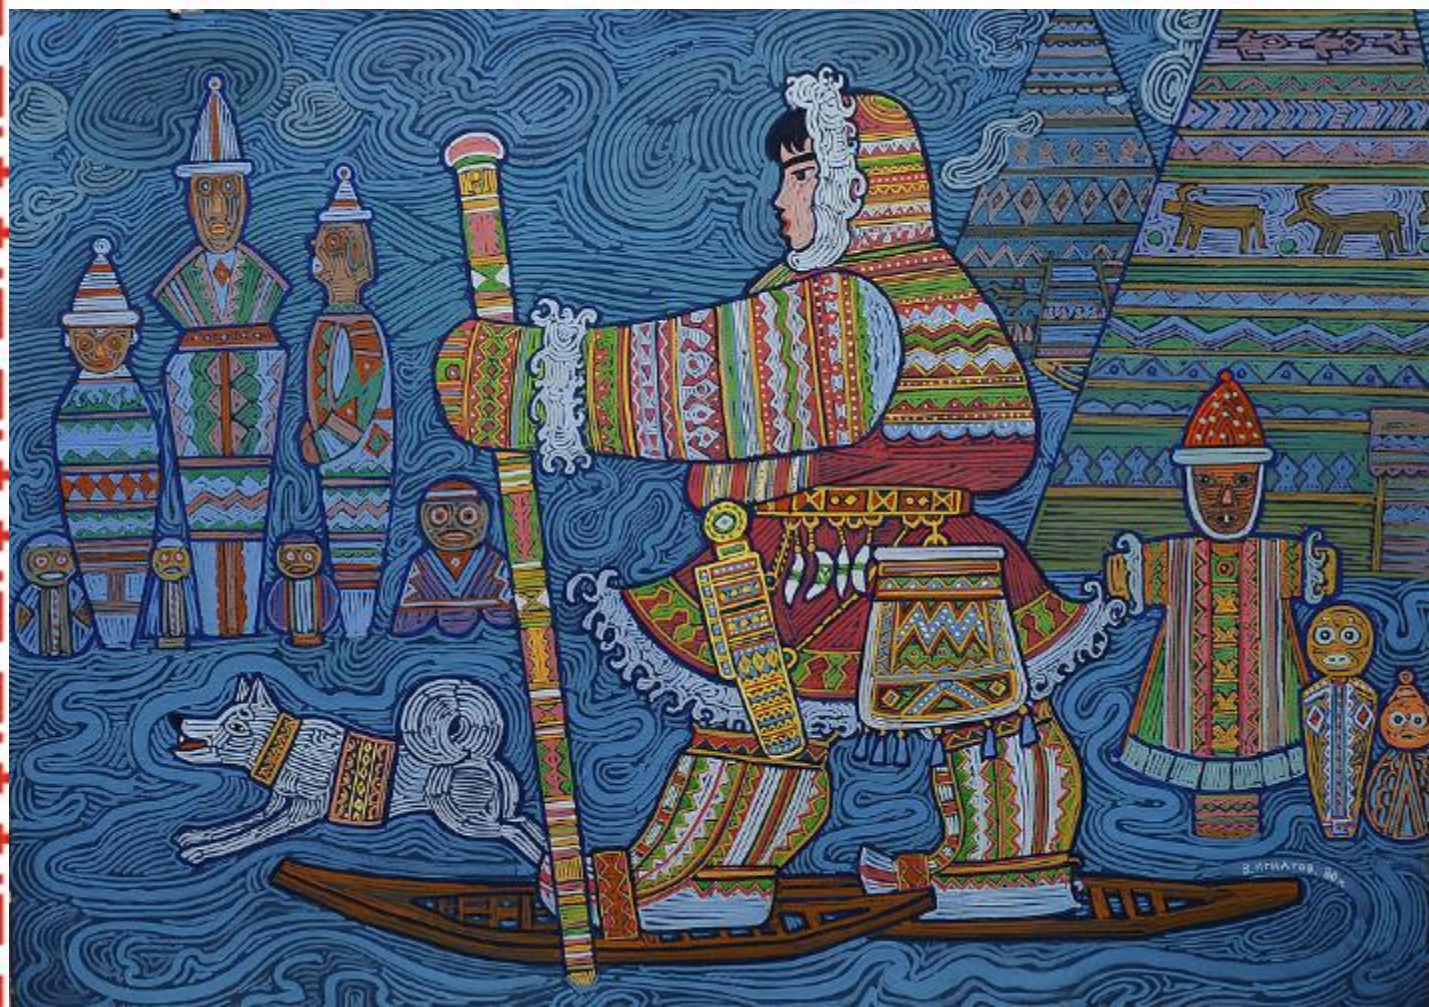

Знатоки родного края

A photograph of the Aurora Borealis (Northern Lights) in a snowy landscape. The sky is dark, and the aurora is visible as vibrant green and yellow-green streaks and curtains of light. The ground is covered in snow, and a dark line of trees is visible in the distance.