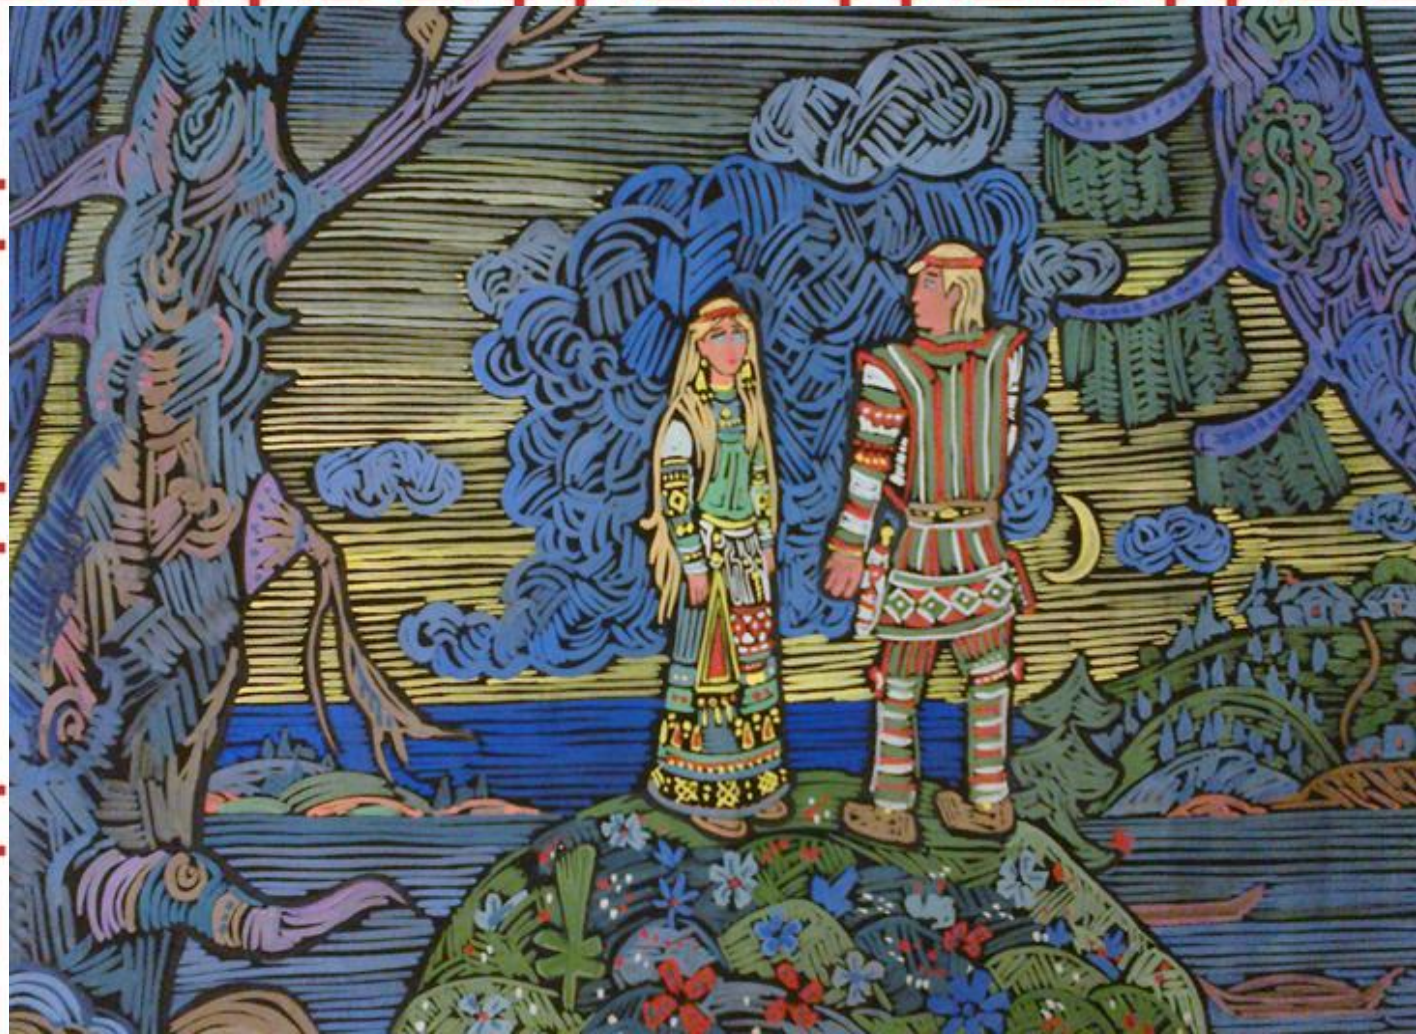

Знатоки родного края

The image features a striking display of the aurora borealis, with bright green light curtains and bands dancing across a dark, starry night sky. The aurora's glow is reflected on a layer of clouds just above the horizon. Below the clouds, a dark silhouette of a forest or treeline is visible against the lighter ground. The foreground consists of a flat, snow-covered field, which appears as a pale, textured surface at the bottom of the frame. The overall scene is serene and awe-inspiring, capturing a natural phenomenon in a remote, winter setting.