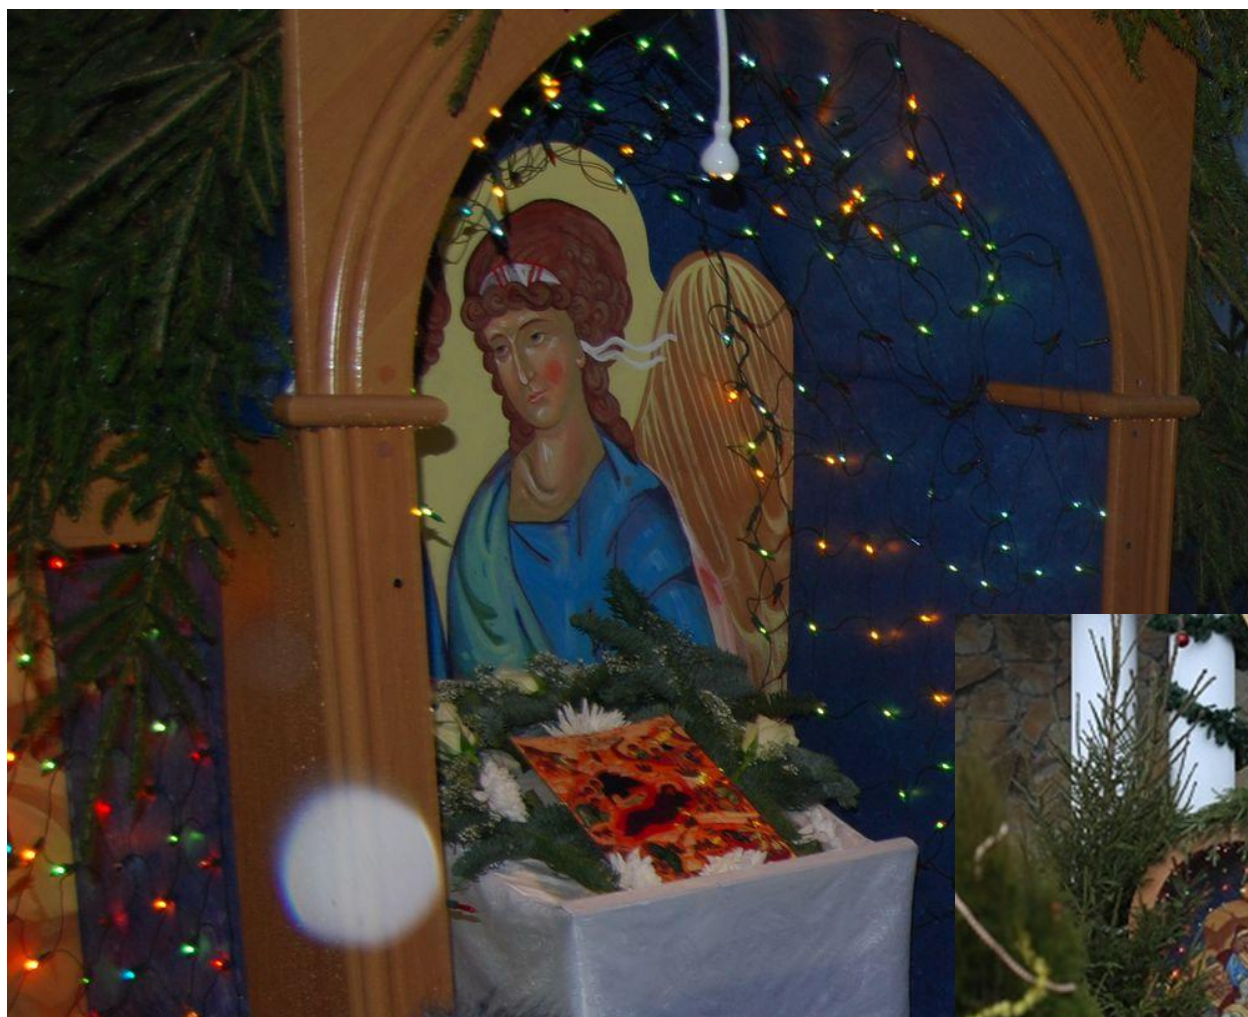

Создание вертепа