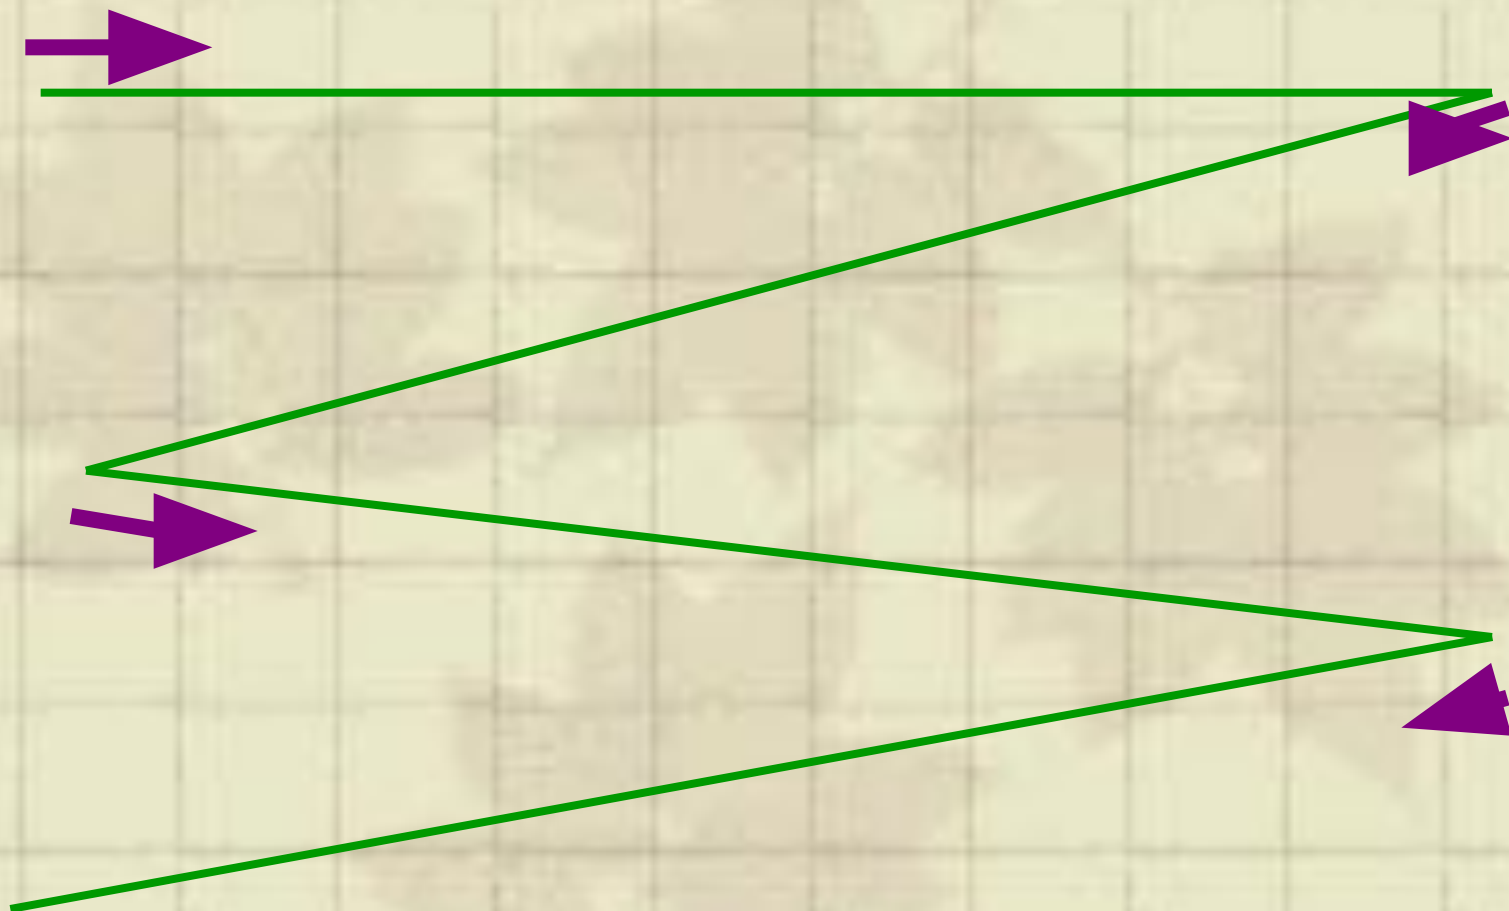

Расколдуйте стихотворение

A woman with white hair and snow on her face is shown in a snowy field under a starry night sky. She is looking down and has her hand near her mouth. The scene is illuminated by a large, glowing blue orb in the sky, possibly a planet or moon, and numerous white stars. The overall atmosphere is magical and serene.

Льдинки

СНЕЖНЫЙ КОВЕР

**Выполни гимнастику для глаз по схеме:**

A woman with long, wavy white hair and snow on her face is shown in a close-up on the left side of the image. She has her eyes closed and her hand near her mouth. The background is a snowy field at night, illuminated by a full moon and falling snow. The scene is bathed in a soft, blue light.