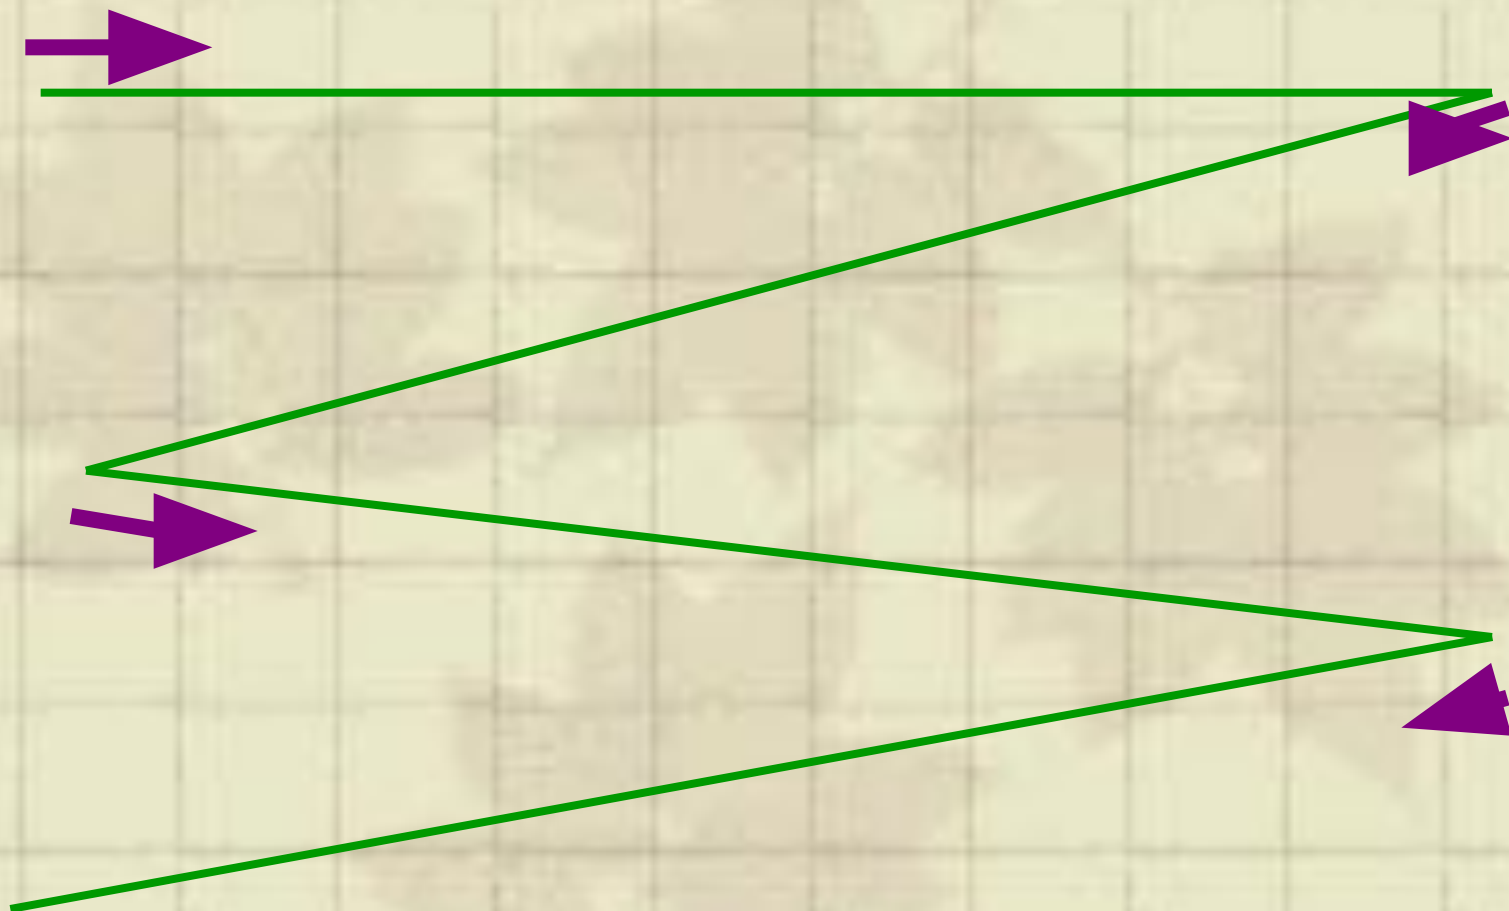

D. Za

A woman with white hair and snow on her face is shown in a snowy field under a starry night sky. She is looking down with her hand near her mouth. The background features a large, glowing blue orb in the sky and snow-covered trees and grass.

Расколдуйте стихотворение

A woman with a white lace headpiece and red lips, looking down in a snowy field under a starry night sky with a crescent moon.

Льдинки

A woman with snow on her face and hair, looking down thoughtfully, with a snowy landscape and a starry night sky in the background. The scene is bathed in a soft, blue light, creating a dreamy and serene atmosphere. The woman's expression is contemplative as she gazes downwards. The background features a vast, snow-covered field under a dark sky filled with numerous bright, twinkling stars. A large, glowing crescent moon is visible in the upper right corner, adding to the magical quality of the scene. The overall composition is balanced and evocative, capturing a moment of quiet reflection in a winter wonderland.

СНЕЖНЫЙ КОВЕР

Выполни гимнастику для глаз по схеме:

A woman with white hair and snow on her face is shown in a snowy field at night. A full moon is visible in the sky, and snow is falling. The scene is illuminated with a soft, blue light.