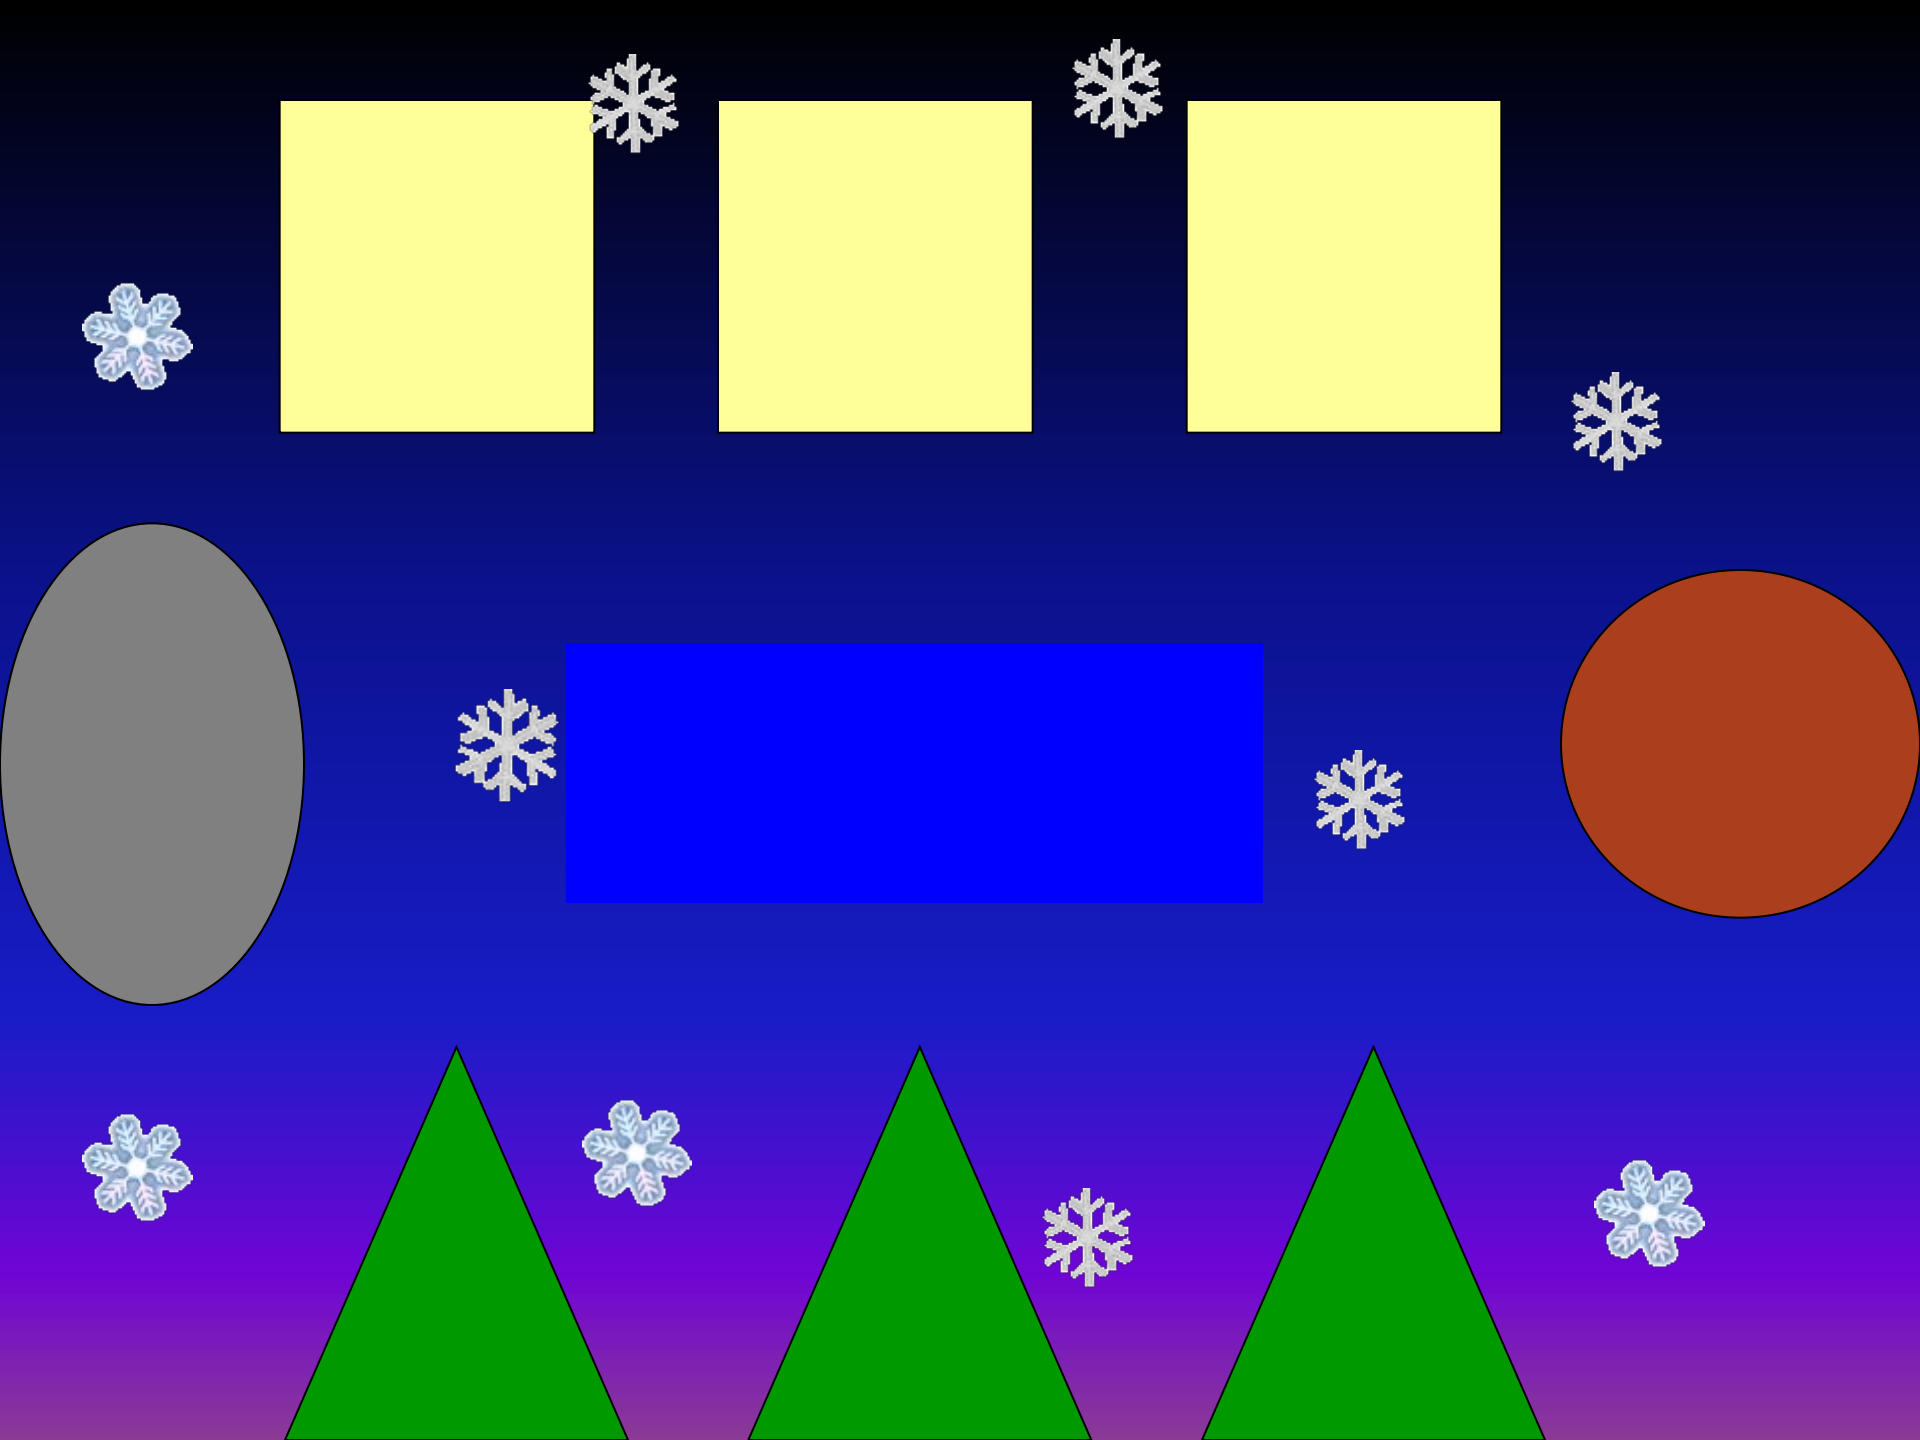

*D. Za*

A woman with white hair and snow on her face is shown in a snowy field under a starry night sky. She is looking down with her hand near her mouth. The scene is illuminated by a large, glowing orb in the sky, creating a magical atmosphere. The text "ПРИДУМАЙТЕ СЛОВА" is displayed in a light blue rounded rectangle in the center-right of the image.

Расколдуйте стихотворение

A woman with white hair and snow on her face is shown in a snowy field under a starry night sky. She is looking down and has her hand near her mouth. The scene is illuminated by a large, glowing blue orb in the sky, possibly a planet or moon, and numerous white stars. The overall atmosphere is magical and serene.

Льдинки

СНЕЖНЫЙ КОВЕР

**Выполни гимнастику для глаз по схеме:**

A woman with long, wavy white hair and snow on her face is shown in a close-up on the left side of the image. She has her eyes closed and her hand near her mouth. The background is a snowy field at night, illuminated by a full moon and falling snow. The scene is bathed in a soft, blue light.