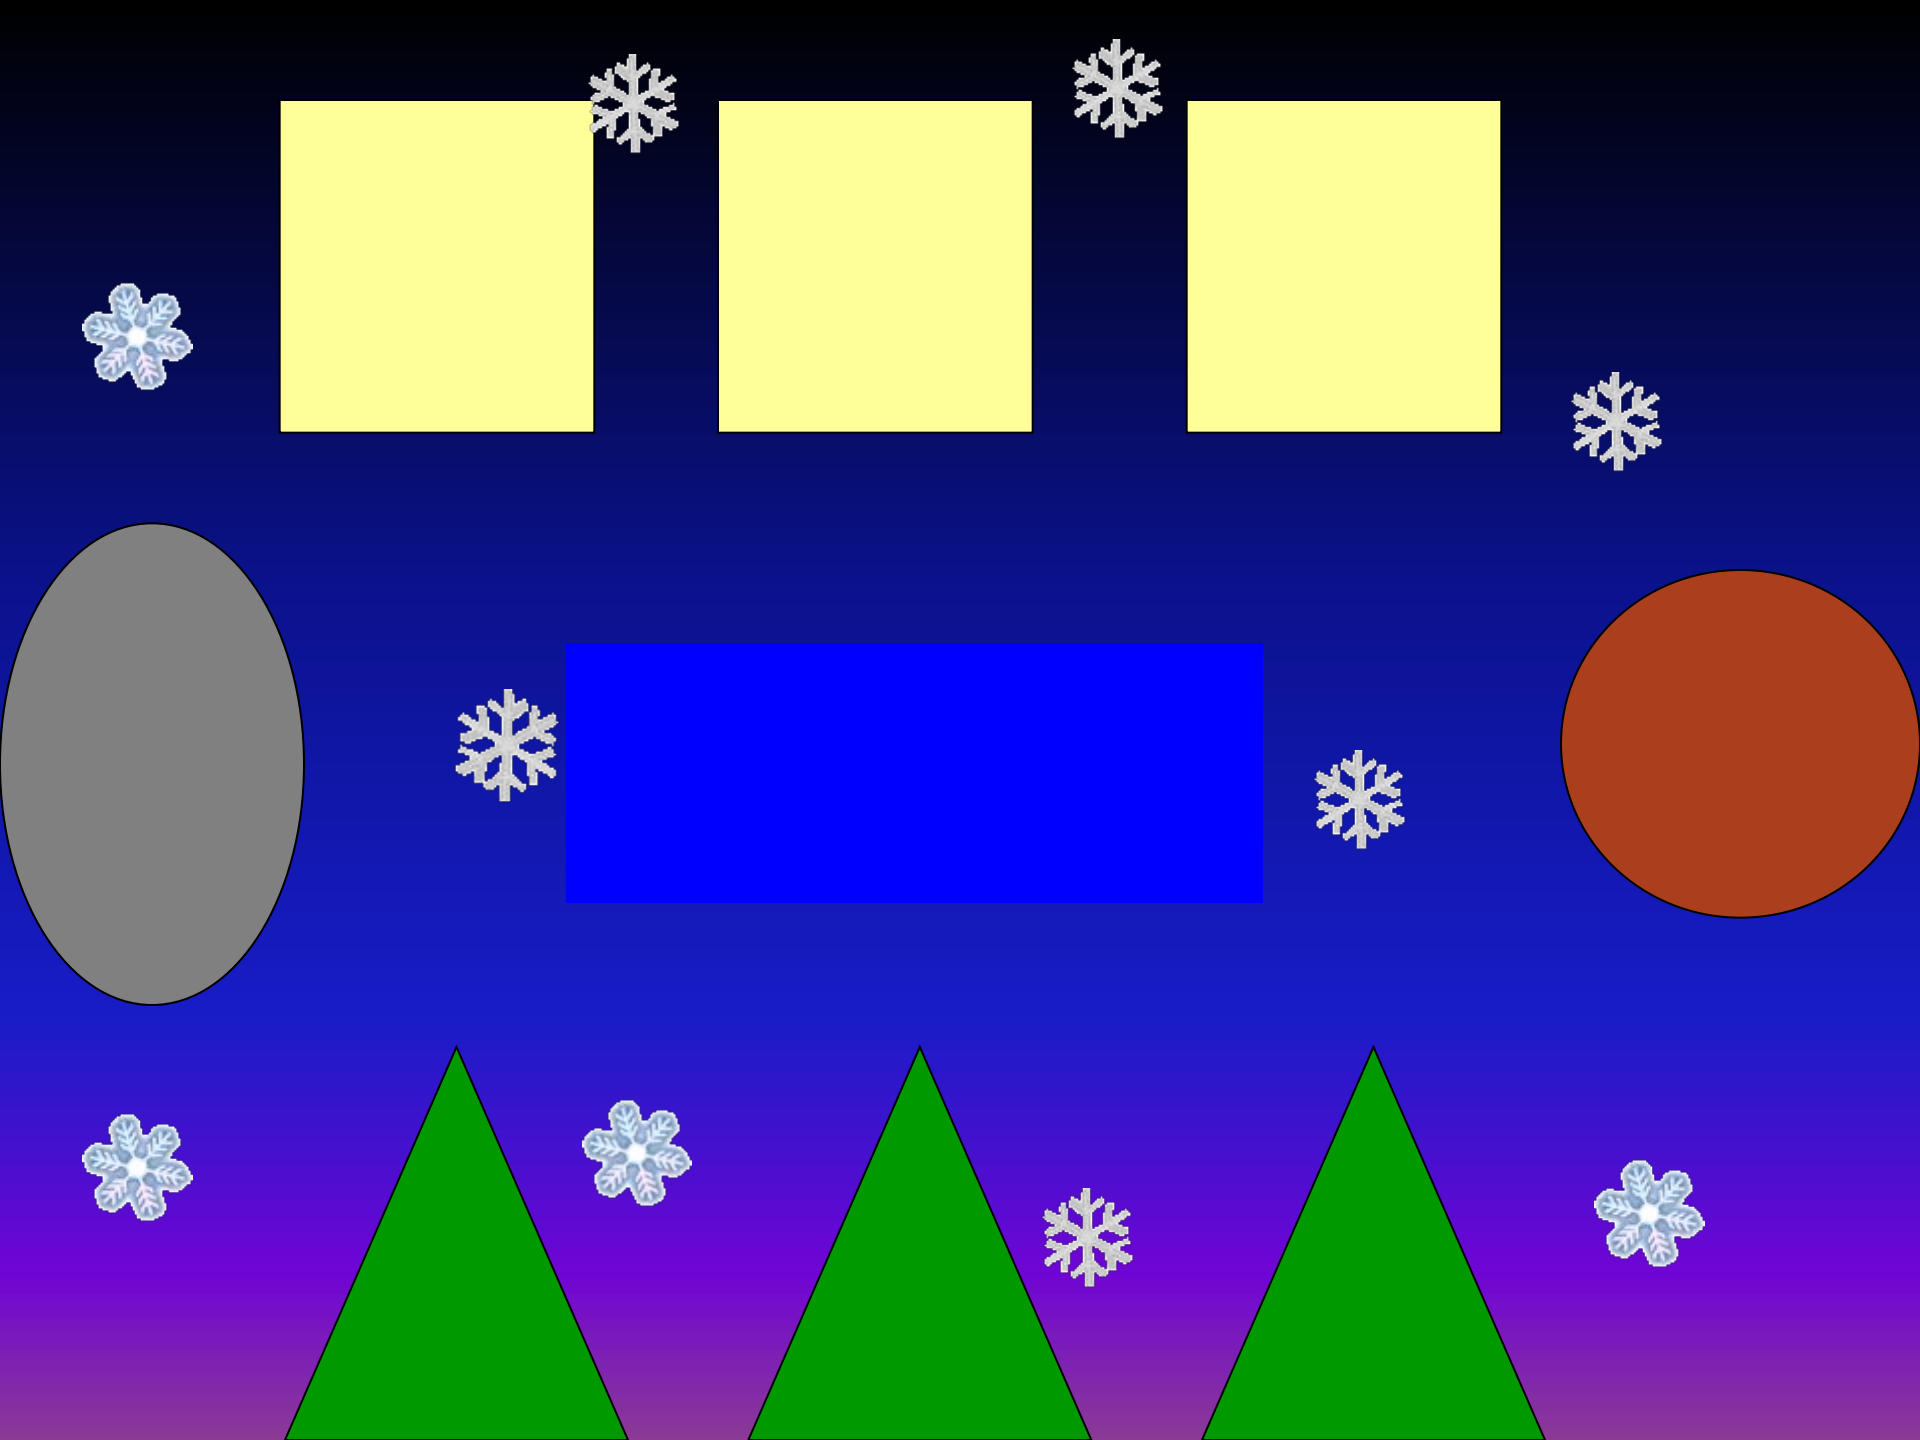

D. Za

A woman with white hair and snow on her face is shown in a snowy field under a starry night sky. She is looking down with her hand near her mouth. The background features a large, glowing blue orb in the sky and snow-covered trees and grass.

ПРИДУМАЙТЕ СЛОВА

A woman with long, wavy white hair and snow on her face is shown in a close-up, looking down. She is in a snowy field at night, with a full moon and falling snow in the background. The scene is illuminated with a soft, blue light.

Расколдуйте стихотворение

A woman with a white lace headpiece and red lips, looking down in a snowy field under a starry night sky with a crescent moon.

Льдинки

A woman with snow on her face and hair, looking down thoughtfully, with a snowy landscape and a starry night sky in the background. The scene is bathed in a soft, blue light, creating a dreamy and serene atmosphere. The woman's expression is contemplative as she gazes downwards. The background features a vast, snow-covered field under a dark sky filled with numerous bright, twinkling stars. A large, glowing crescent moon is visible in the upper right corner, adding to the magical quality of the scene. The overall composition is balanced and evocative, capturing a moment of quiet reflection in a winter wonderland.

СНЕЖНЫЙ КОВЕР

Выполни гимнастику для глаз по схеме:

A woman with white hair and snow on her face is shown in a snowy field at night. A full moon is visible in the sky, and snow is falling. The scene is illuminated with a soft, blue light.