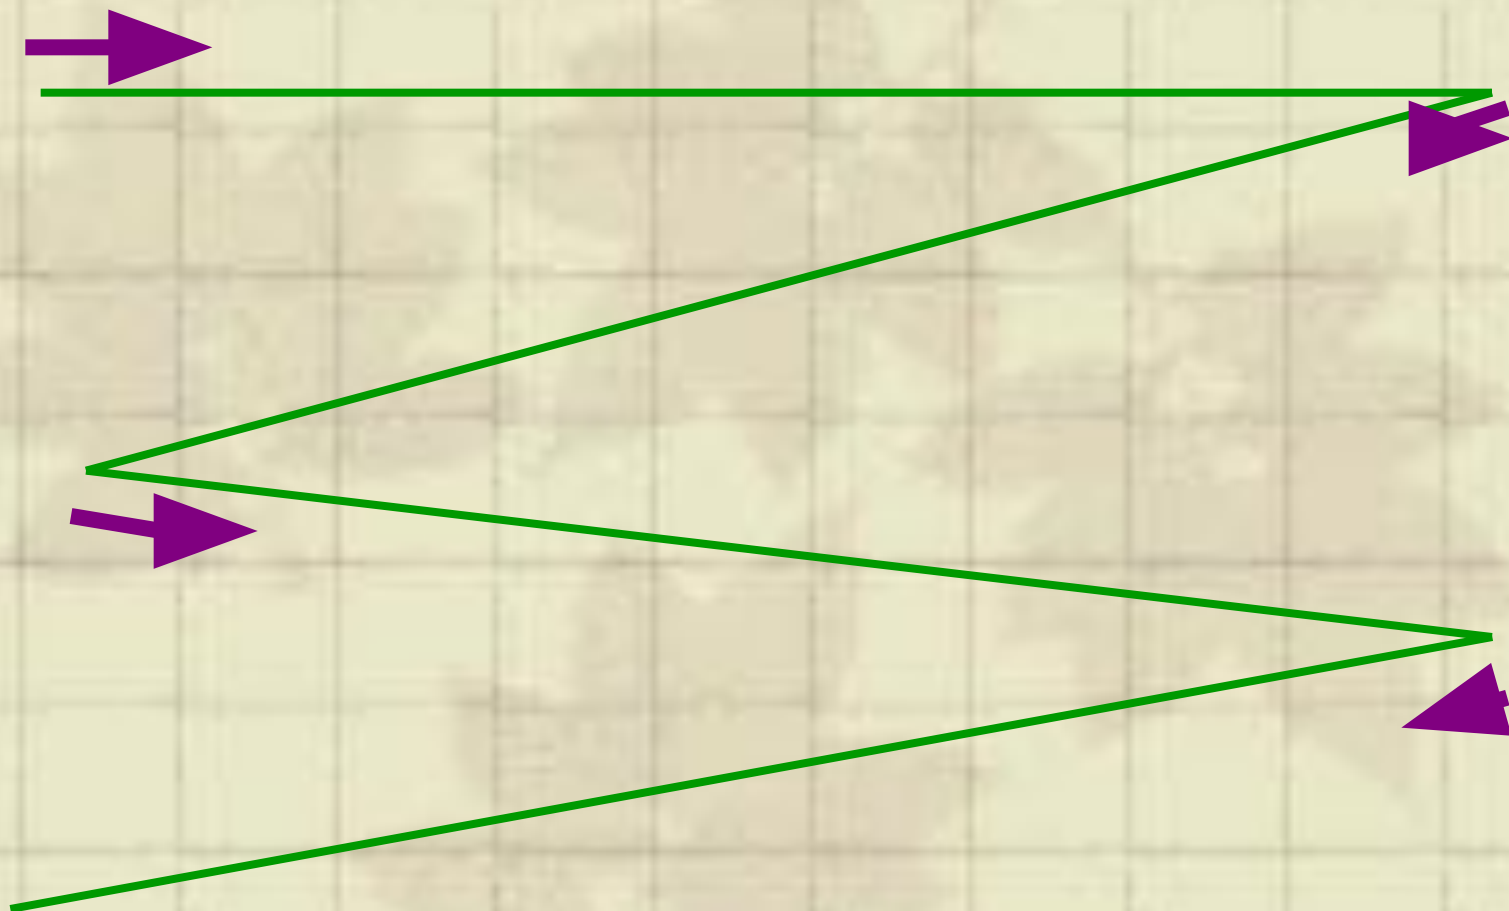

Расколдуйте стихотворение

Льдинки

A woman with snow on her face and hair, looking down thoughtfully, with a snowy landscape and a starry night sky in the background. The scene is bathed in a soft, blue light, creating a dreamy and serene atmosphere. The woman's expression is contemplative as she gazes downwards. The background features a vast, snow-covered field under a dark sky filled with numerous bright, twinkling stars. A large, glowing blue arc, possibly a comet or a celestial body, is visible in the upper right corner. The overall mood is peaceful and magical.

## СНЕЖНЫЙ КОВЕР

**Выполни гимнастику для глаз по схеме:**

A woman with white hair and snow on her face is shown in a snowy field at night. A full moon is visible in the sky, and snow is falling. The scene is illuminated with a soft, blue light.