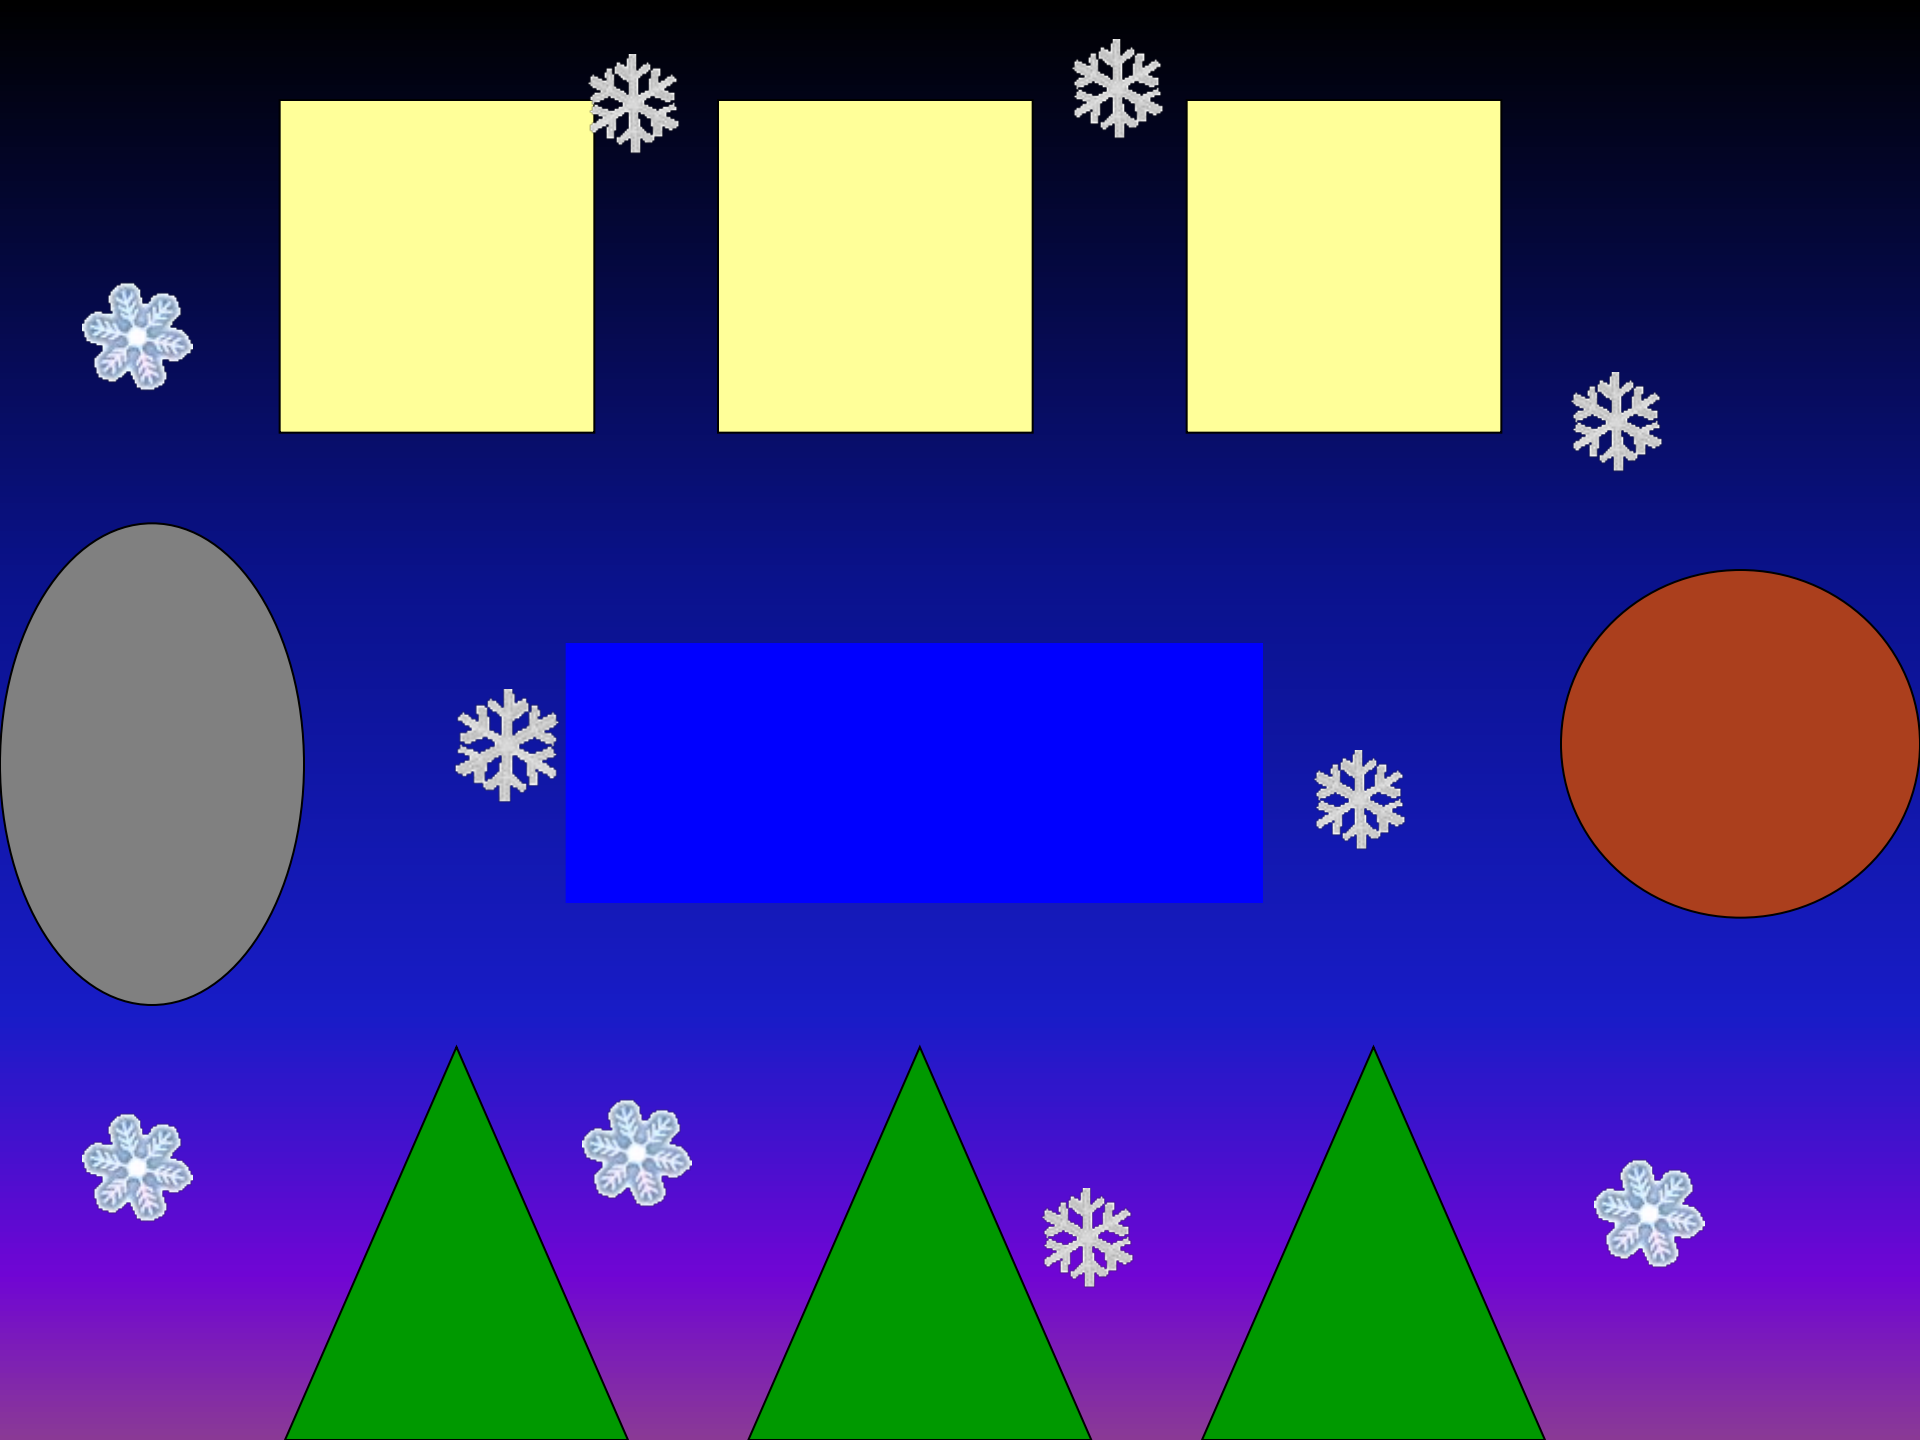

Dina

A woman with white hair and snow on her face is shown in a snowy field at night. The scene is illuminated by a large, glowing blue moon and a starry sky. The woman is looking down and has her hand near her mouth. The overall atmosphere is serene and magical.

ПРИДУМАЙТЕ СЛОВА

A woman with white hair and snow on her face, looking down in a snowy field under a starry night sky. The scene is illuminated with a soft, blue light, creating a dreamlike atmosphere. The woman's hand is near her mouth, and the background shows a snowy landscape with trees and a large, glowing orb in the sky.

Расколдуйте стихотворение

Льдинки

СНЕЖНЫЙ КОВЕР

Выполни гимнастику для глаз по схеме:

A woman with long, wavy white hair and snow on her face is shown in a close-up on the left. She has her eyes closed and her hand near her mouth. The background is a snowy field at night, illuminated by a full moon and falling snow. The scene is bathed in a soft, blue light.