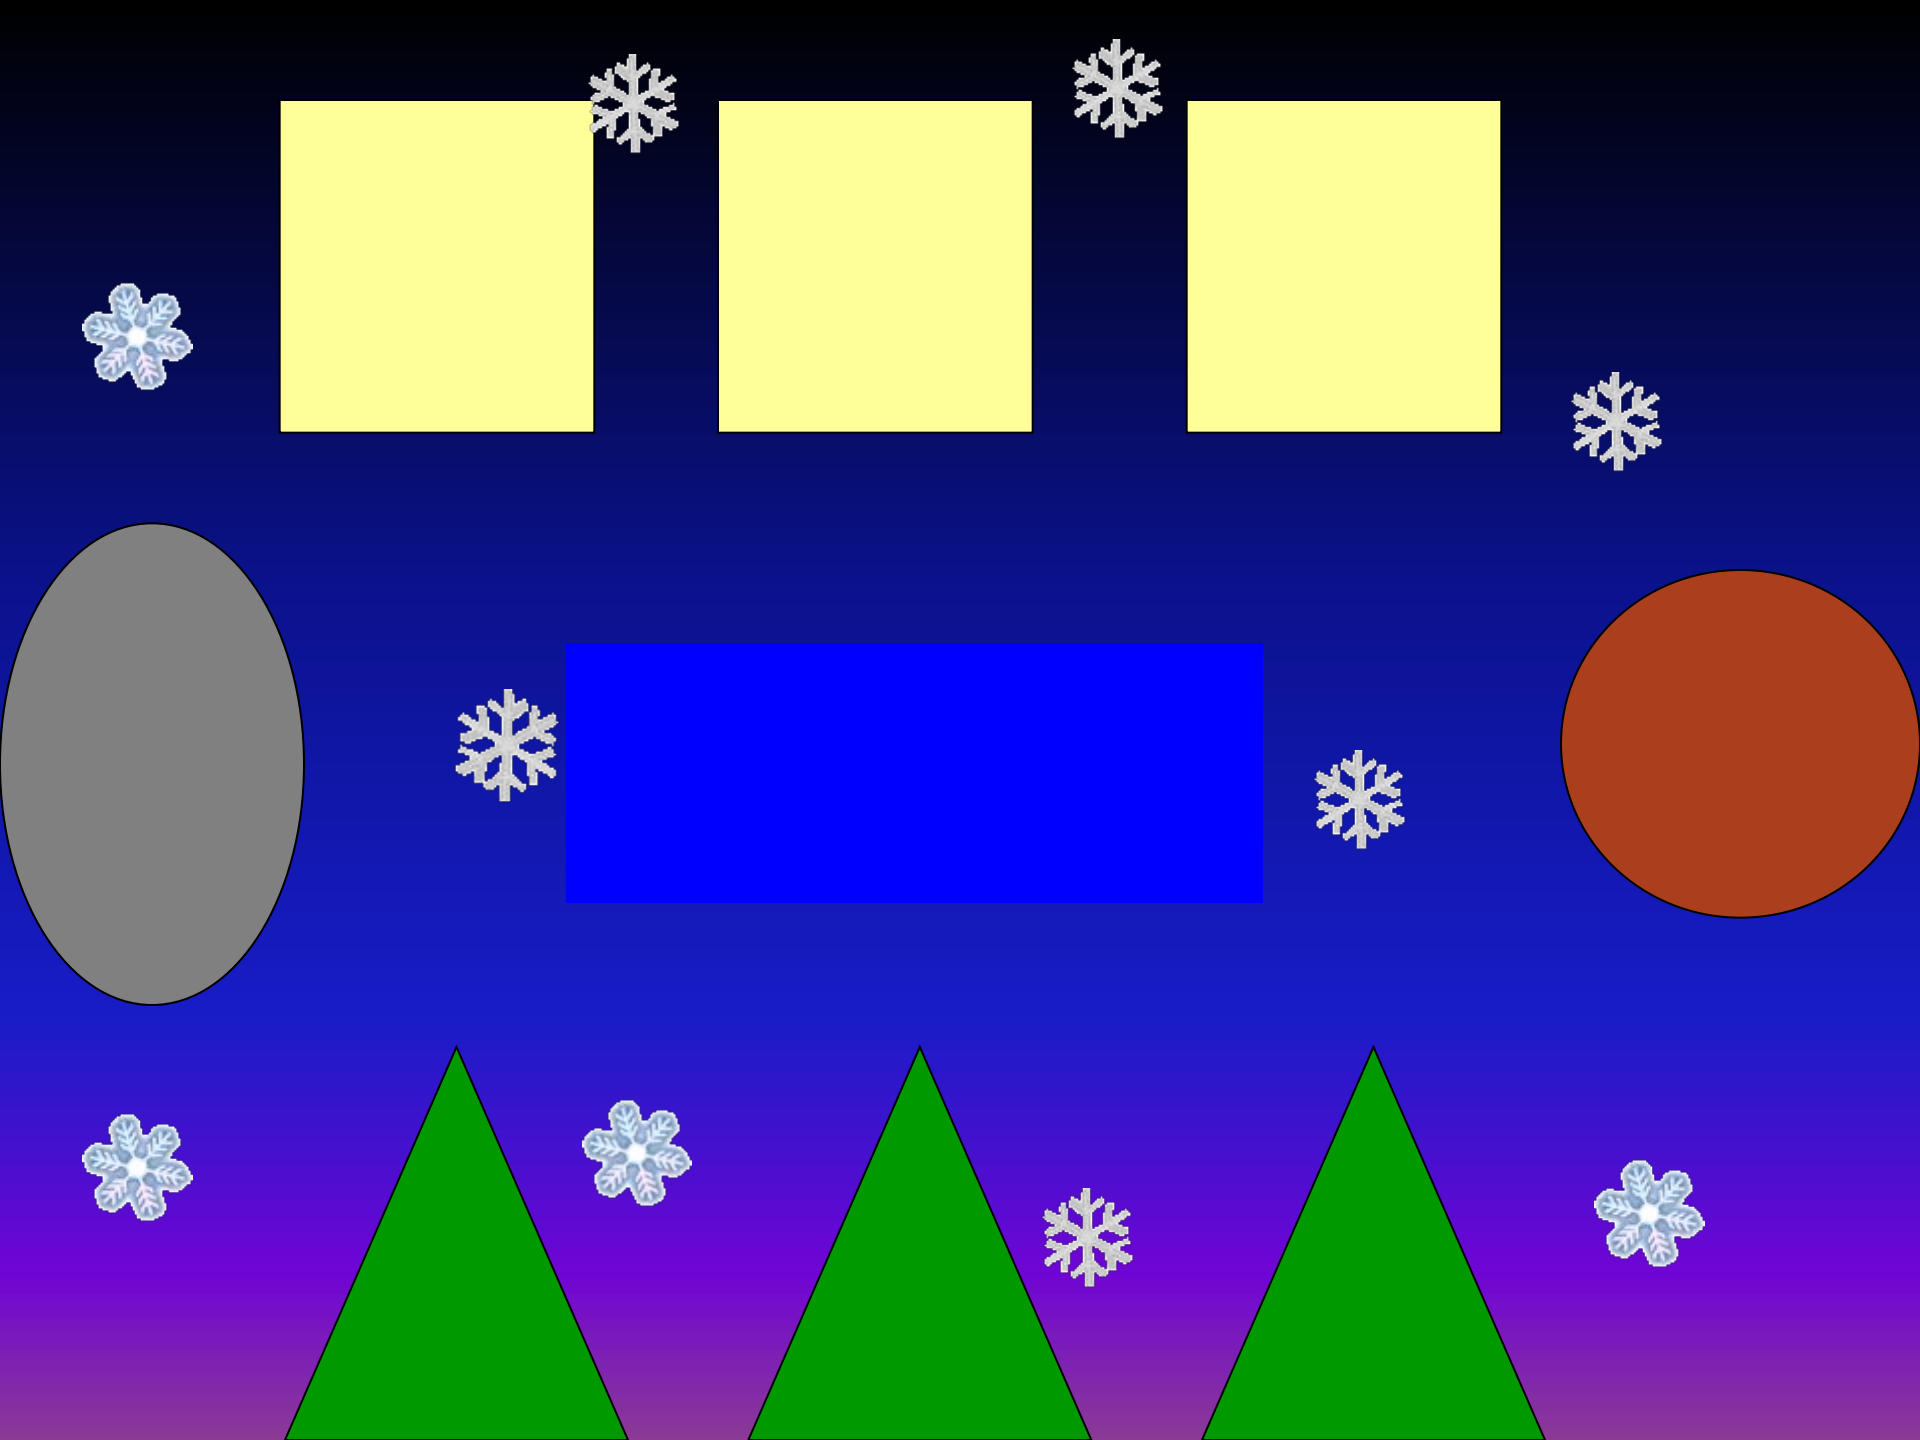

*Dina*

A woman with white hair and snow on her face is shown in a snowy field under a starry night sky. She is looking down with her hand near her mouth. The background features a large, glowing blue orb in the sky and snow-covered trees and grass.

ПРИДУМАЙТЕ СЛОВА

A woman with long, wavy white hair and snow on her face is shown in a close-up, looking down. She is in a snowy field at night, with a full moon and falling snow in the background. The scene is illuminated with a soft, blue light.

Расколдуйте стихотворение

Льдинки

A woman with snow on her face and hair, looking down thoughtfully, with a snowy landscape and a starry night sky in the background. The scene is bathed in a soft, blue light, creating a dreamy and serene atmosphere. The woman's expression is contemplative as she gazes downwards. The background features a vast, snow-covered field under a dark sky filled with numerous bright, twinkling stars. A large, glowing blue arc, possibly a comet or a celestial body, is visible in the upper right corner. The overall mood is peaceful and magical.

## СНЕЖНЫЙ КОВЕР

**Выполни гимнастику для глаз по схеме:**

A woman with white hair and snow on her face is shown in a snowy field at night. A full moon is visible in the sky, and snow is falling. The scene is illuminated with a soft, blue light.