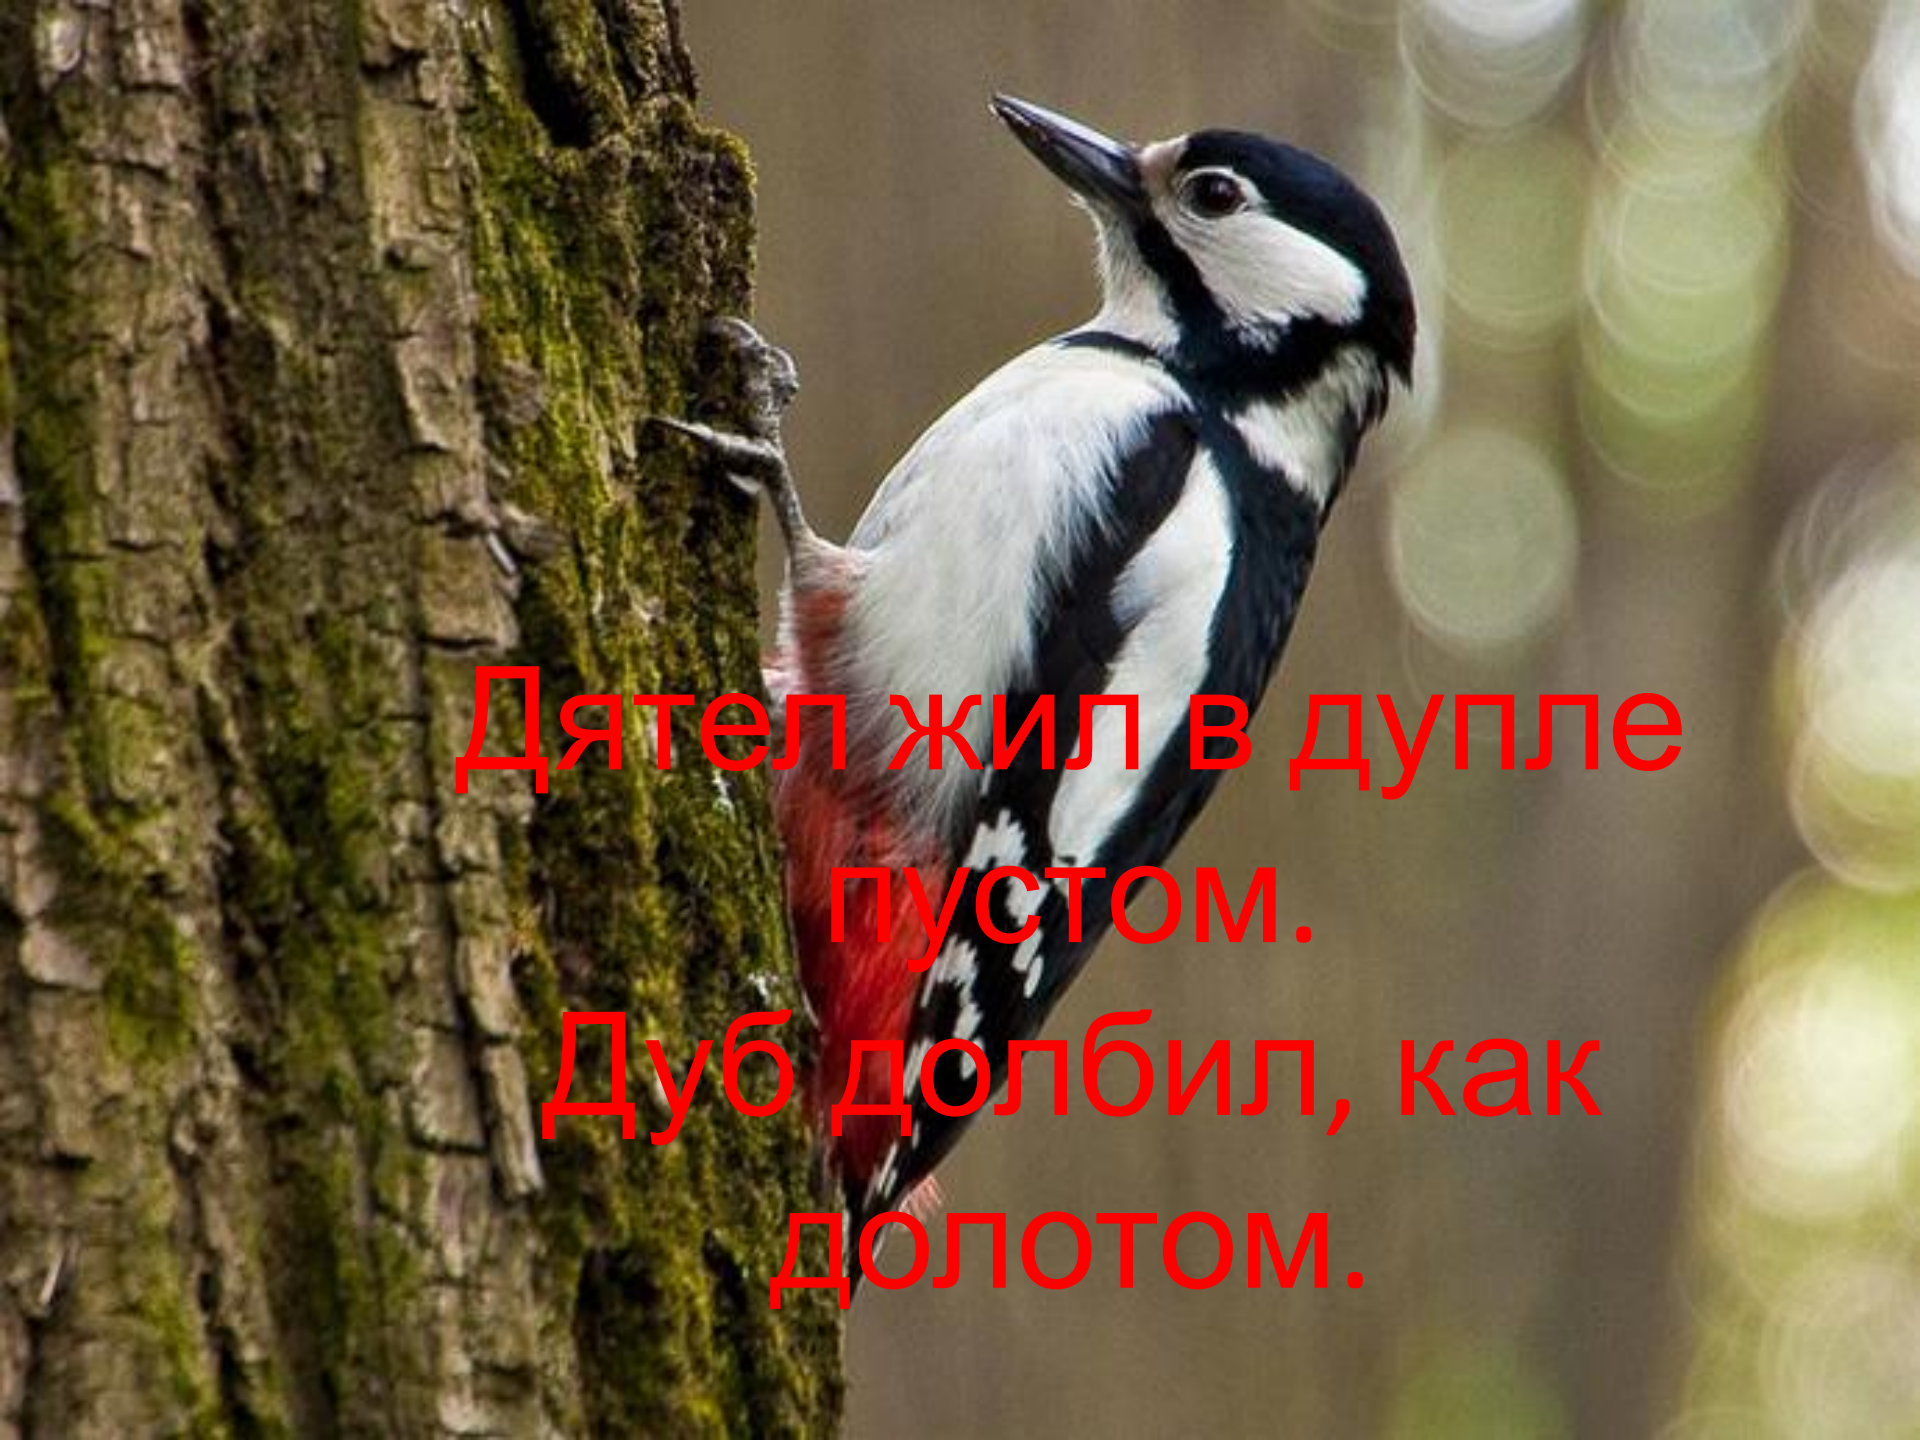

Дятел жил в дупле
пустом.

Дуб долбил, как
долотом.