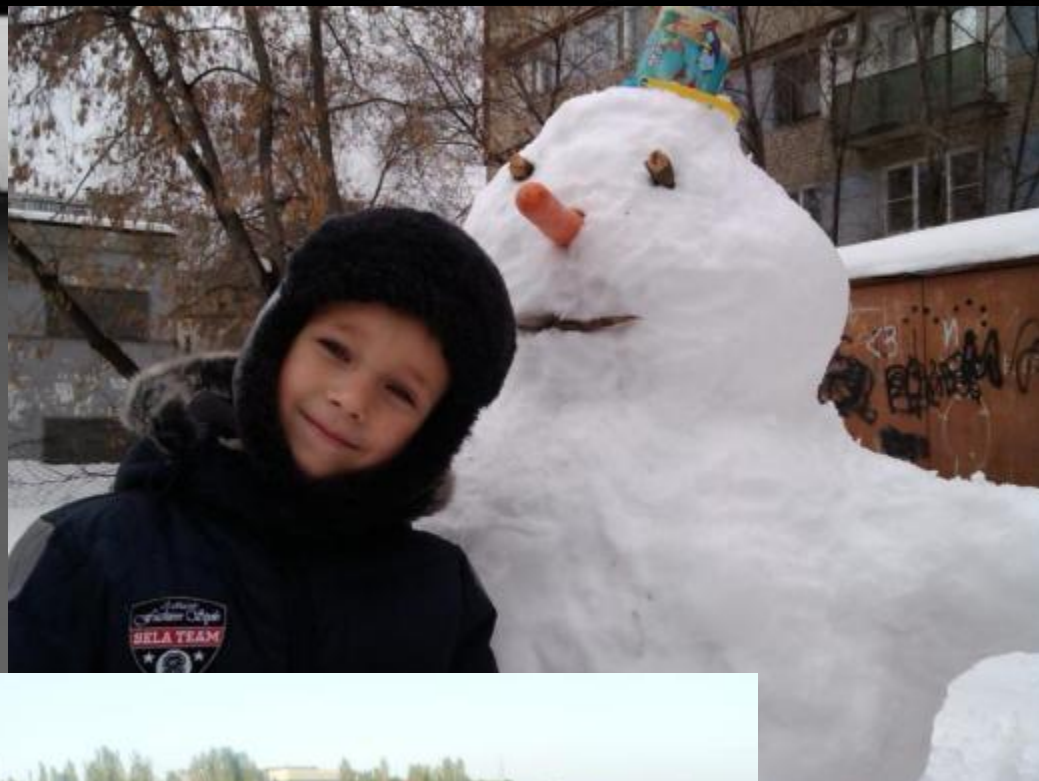

ФИЛЬМ

2012 12 20

Старые песни о главном

ФИЛЬМ

A glowing blue film strip is shown in a curved path across the frame. The film strip has a black border with white sprocket holes. Several frames of the film are visible, each containing the text "THE END" in white capital letters. The background is a soft, light blue gradient, and the overall lighting is bright and ethereal.