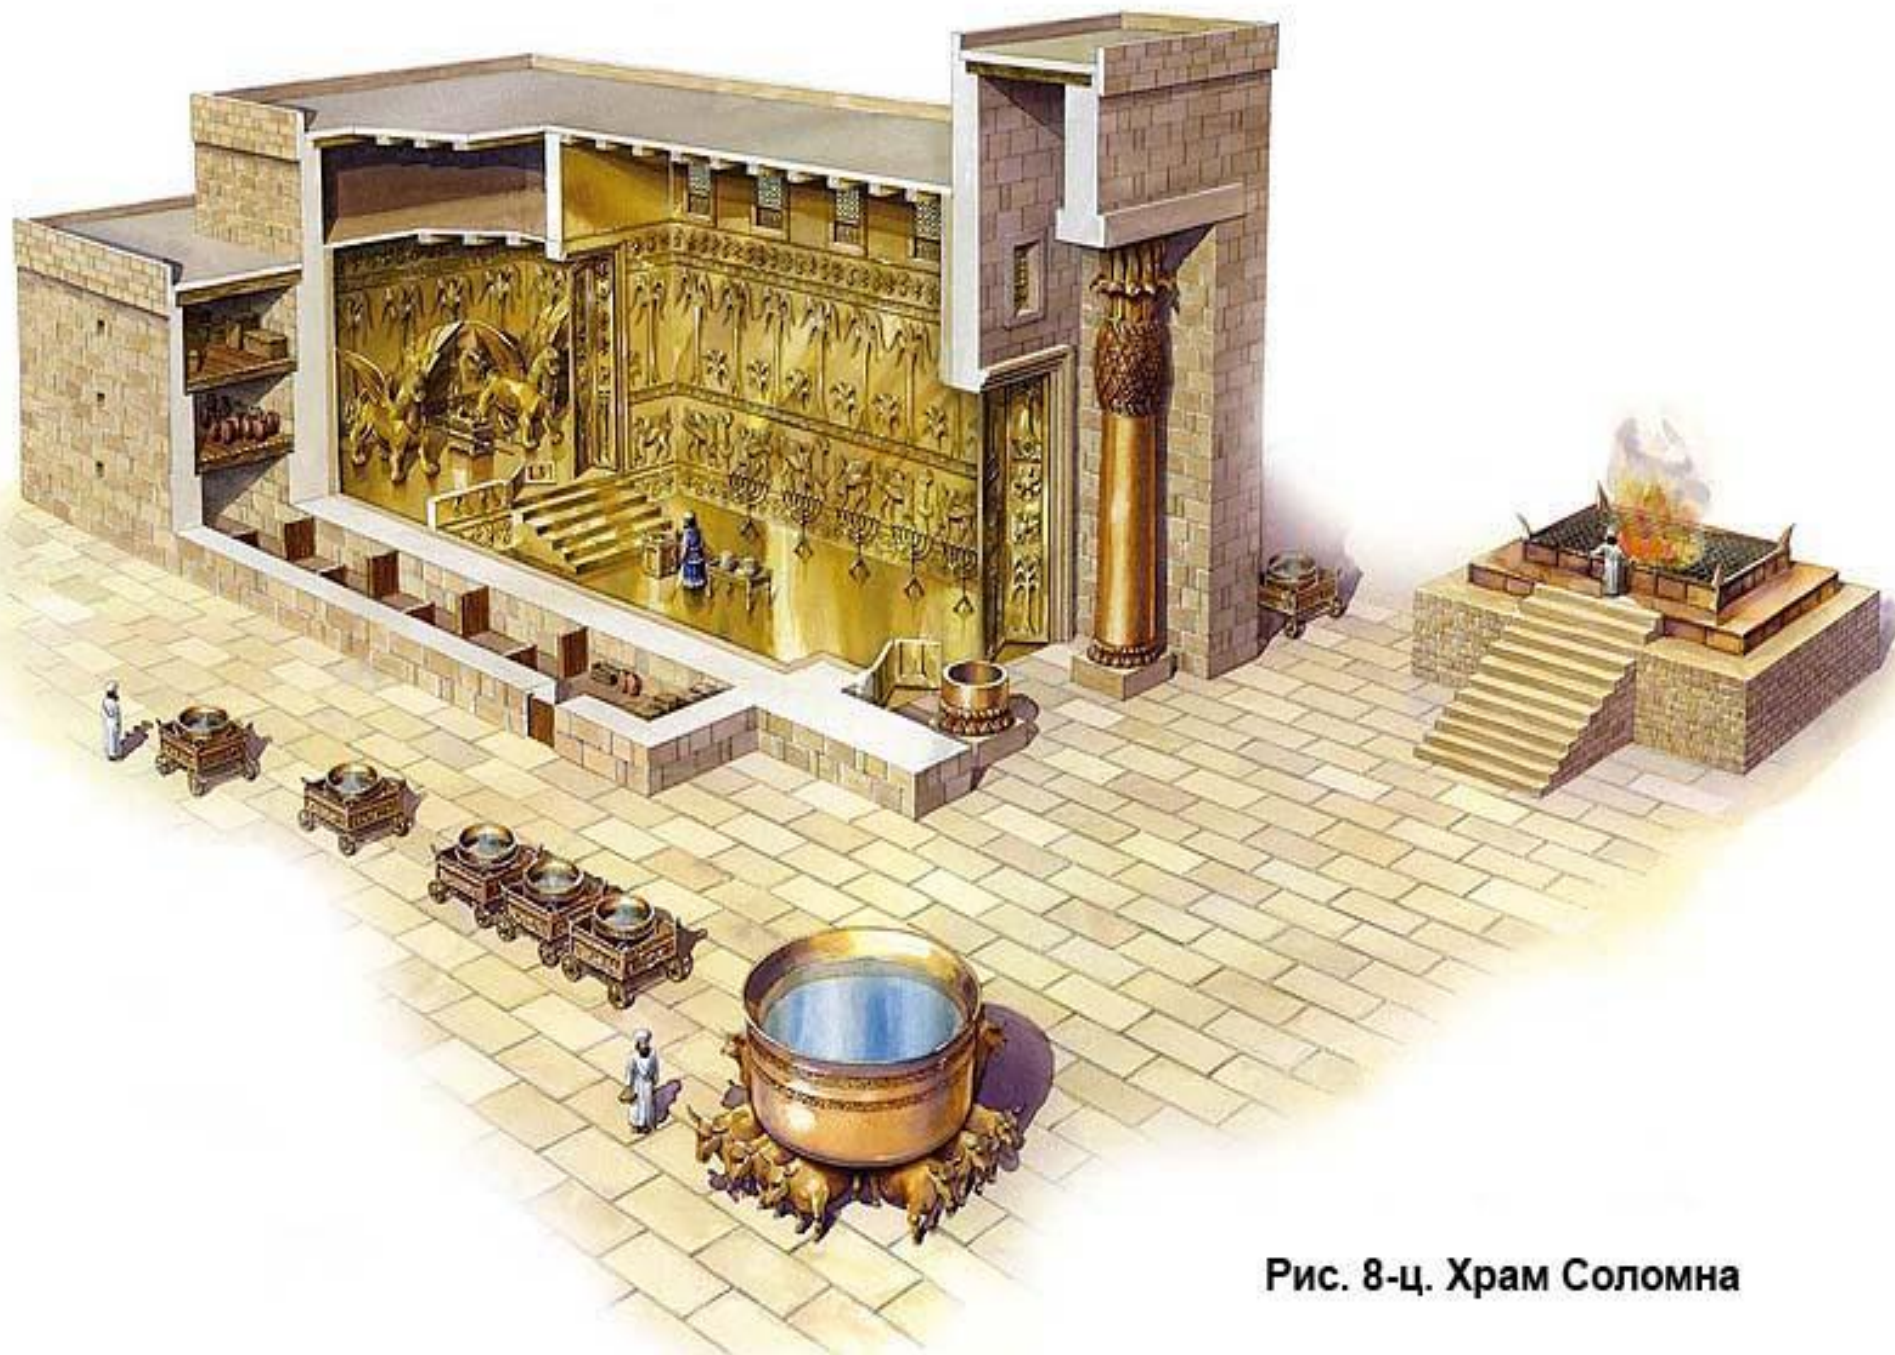

ТАЛАНТ

The image features a dark, abstract background composed of various shades of black and grey polygons. Several bright red lines intersect across the scene, creating a sense of depth and movement. The word "ТАЛАНТ" is prominently displayed in the center in a bold, yellow, sans-serif font.

Gad

Benjamin

Yoseph

Zevulun

Мастера скинии

- ▣ Вих 31:1-11
- ▣ Вих 35:30-35
- ▣ Вих 38:22-23

Мѣдное море храма Соломона.

Жертвенникъ всесожженій
и омывальница храма Соломона.