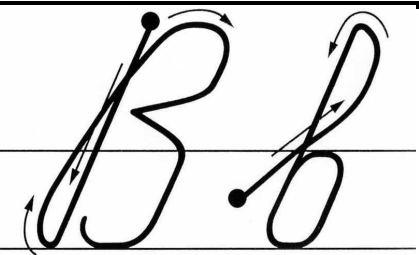

## Основные элементы письма.

 Точка начала  
письма буквы

 Точка верхней и нижней  
трети строки

 Наклонная палочка

 «Секрет»

 Крючковая линия

 «Рыбка»

 «Качалочка»

 «Клюшечка»  
Знак

 «Бугорок»

 «меньше», «больше»

 «Гнездышко»

 Шалашик для гномика

Aa

Handwritten cursive letters 'F' and '2' on a four-line staff. The 'F' has a downward arrow indicating the stroke direction. The '2' has a curved arrow indicating the stroke direction.

Handwritten cursive letters 'E' and 'B' on a four-line staff.

Handwritten cursive letters 'M' and 'm' with arrows indicating stroke direction.

3 2

И и

Handwritten Cyrillic letters 'Н' and 'Е' on a four-line grid. The letter 'Н' is on the top two lines, and 'Е' is on the bottom two lines. Arrows indicate the direction of the pen strokes.

*N N*

Handwritten cursive letters 'H' and 'A' on a set of horizontal lines. The 'H' is on the top two lines, and the 'A' is on the middle two lines. Arrows indicate the direction of the pen strokes.

Handwritten cursive letters 'T' and 'n' with directional arrows indicating stroke order.