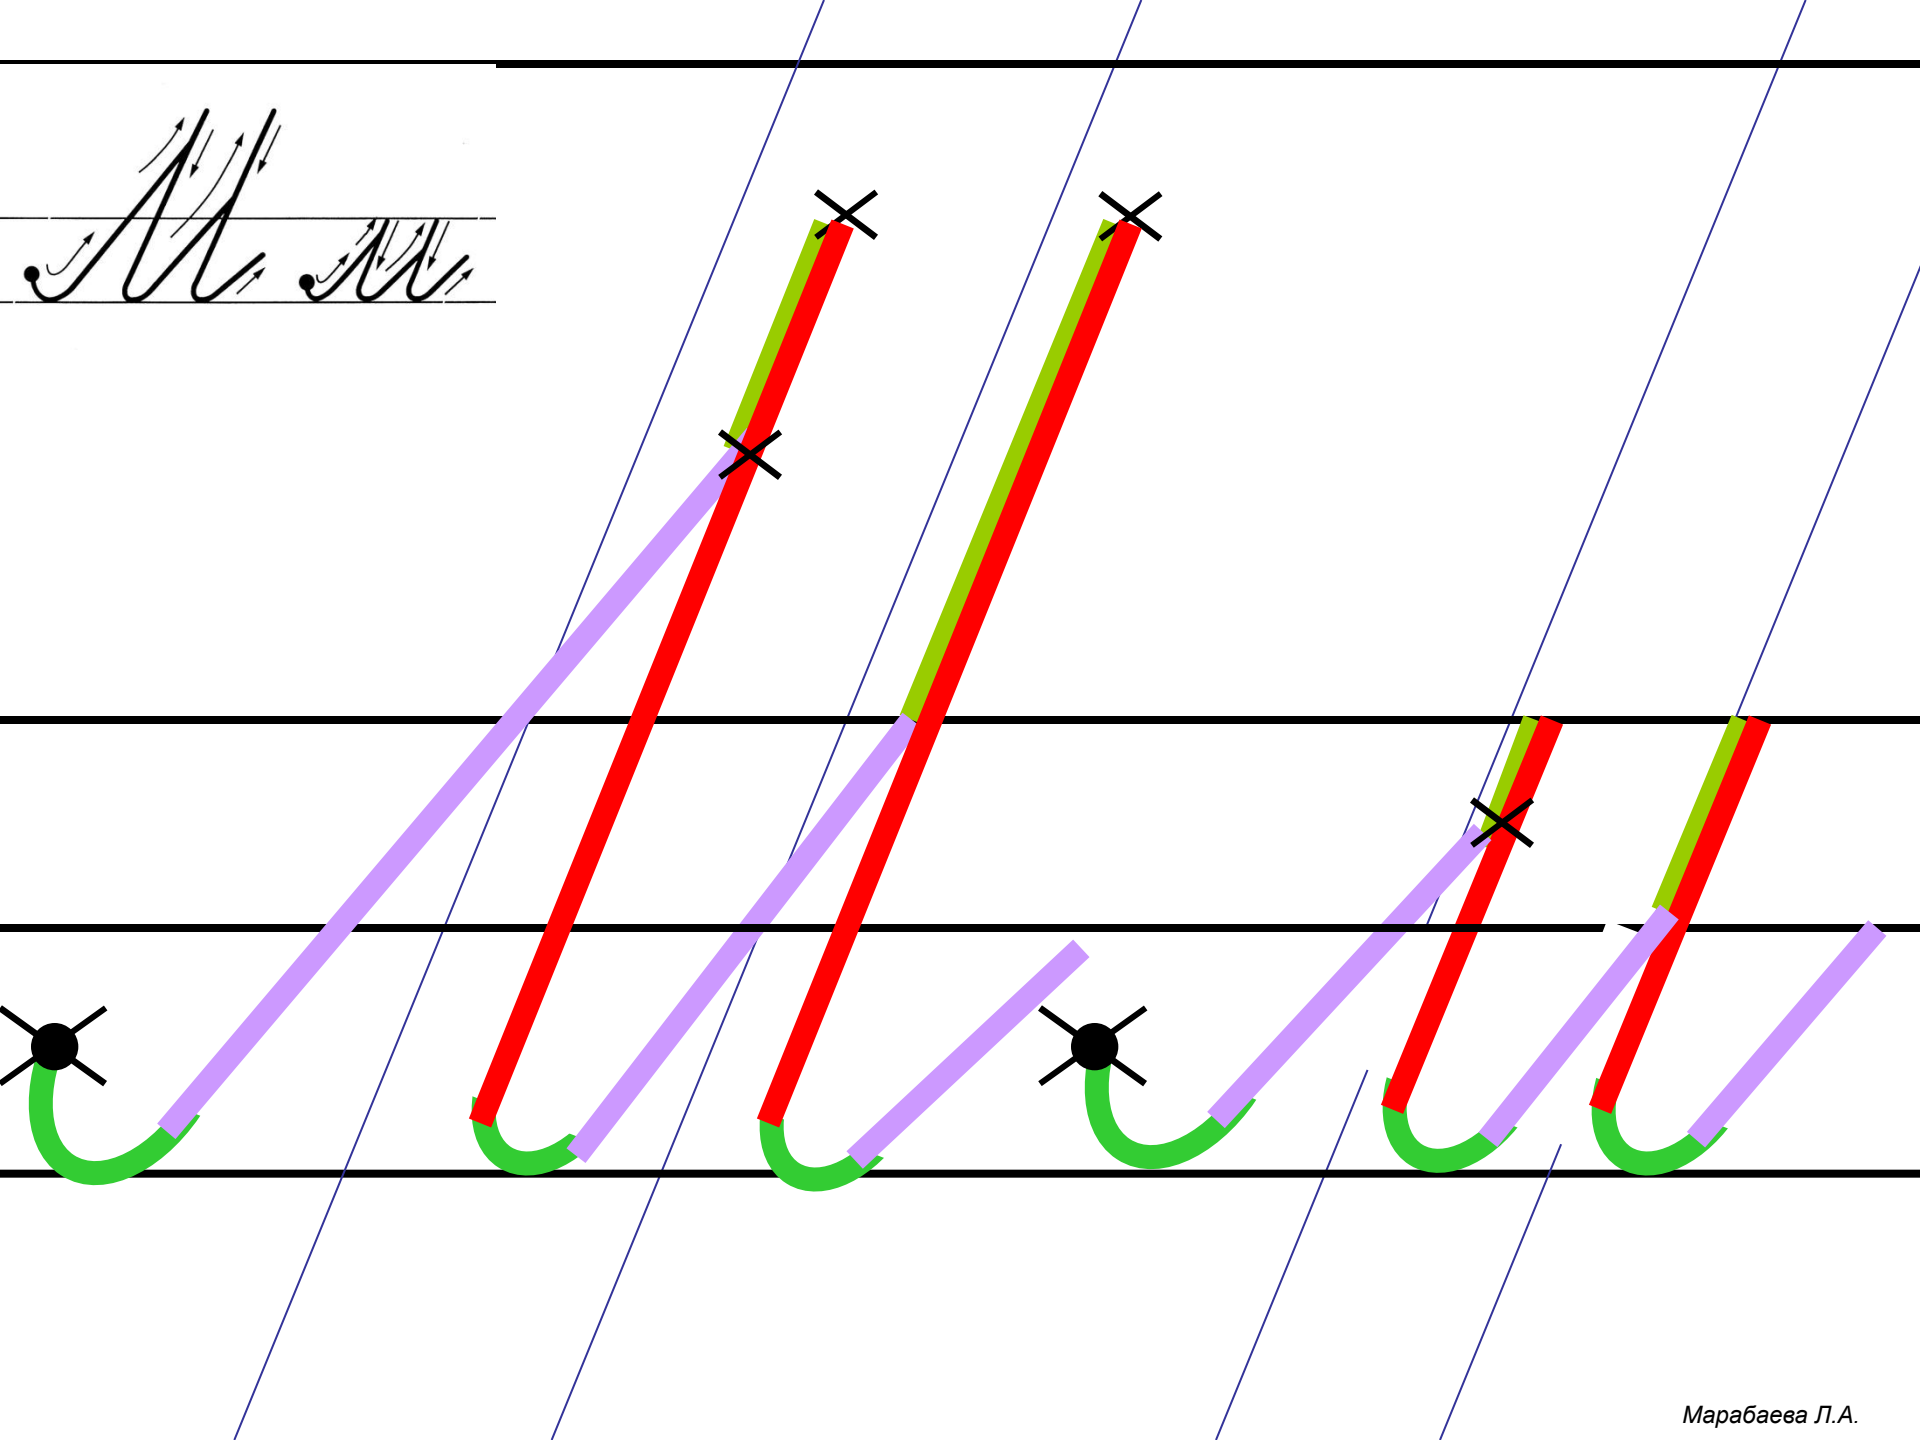

## Основные элементы письма.

 Точка начала  
письма буквы

 Точка верхней и нижней  
трети строки

 Наклонная палочка

 «Секрет»

 Крючковая линия

 «Рыбка»

 «Качалочка»

 «Клюшечка»  
Знак

 «Бугорок»

 «меньше», «больше»

 «Гнездышко»

 Шалашик для гномика

Aa

Handwritten cursive letters 'F' and '2' on a four-line staff. The 'F' has a downward arrow indicating the stroke direction. The '2' has a curved arrow indicating the stroke direction.

Handwritten cursive letters 'E' and 'B' on a four-line staff.

Handwritten cursive letters 'M' and 'm' with arrows indicating stroke direction.

3 2

И и

Handwritten Cyrillic letters 'Н' and 'Е' on a four-line grid. The letter 'Н' is on the top two lines, and 'Е' is on the bottom two lines. Arrows indicate the direction of the pen strokes.

*N N*

Handwritten cursive letters 'H' and 'A' on a set of horizontal lines. The 'H' is on the top two lines, and the 'A' is on the middle two lines. Arrows indicate the direction of the pen strokes.

Handwritten cursive letters 'T' and 'n' with directional arrows indicating stroke order.