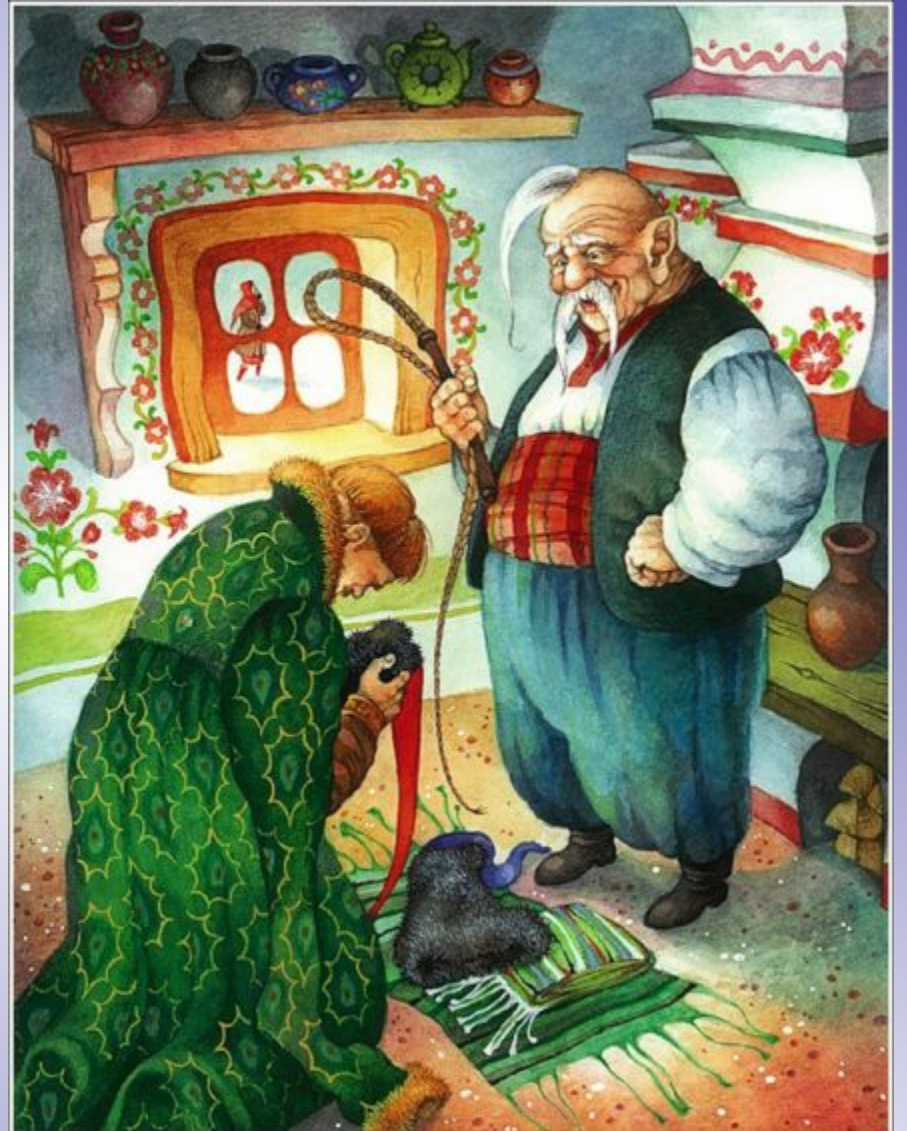

НОЧЬ перед РОЖДЕСТВОМ

Иллюстративный материал
для аналитической работы с текстом
на уроках литературы в 6 классе
Подборка сделана учителем СШ №12 Вергилёвой Е. А.

A blue-toned winter scene. In the center, a small white church with a golden dome sits on a snow-covered hill. To its right, a small white house with a chimney and two lit windows is nestled among snow-covered trees. The background is a dark blue sky with falling snow and a bright star. The entire scene is framed by a decorative border of snowflakes and evergreen branches.

С РОЖДЕСТВОМ ХРИСТОВЫМ!