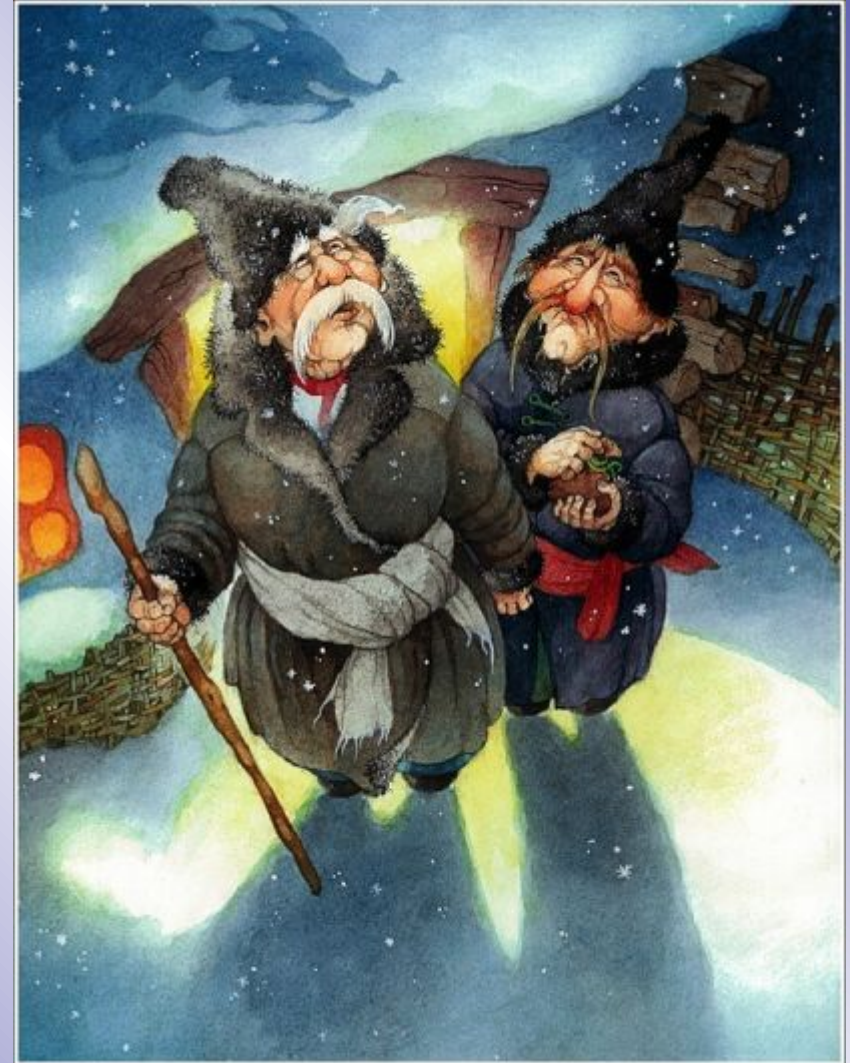

НОЧЬ перед РОЖДЕСТВОМ

Иллюстративный материал
для аналитической работы с текстом
на уроках литературы в 6 классе
Подборка сделана учителем СШ №12 Вергилёвой Е. А.

A blue-toned winter scene. In the center, a small white church with a golden dome sits on a snow-covered hill. To its right, a small white house with a chimney and two lit windows is nestled among snow-covered trees. The background is a dark blue sky with falling snow and a bright star. The entire scene is framed by a decorative border of snowflakes and evergreen branches.

С РОЖДЕСТВОМ ХРИСТОВЫМ!