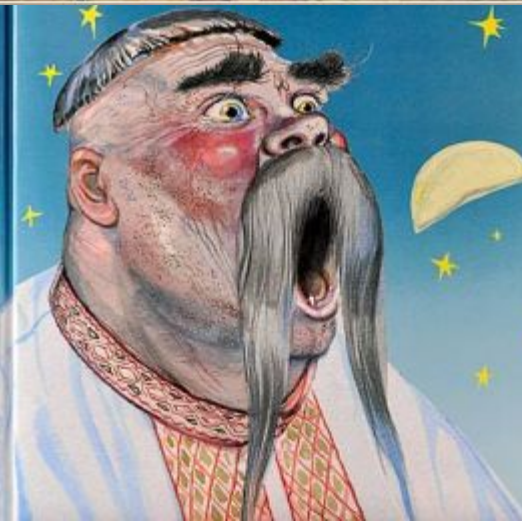

НОЧЬ перед РОЖДЕСТВОМ

Иллюстративный материал
для аналитической работы с текстом
на уроках литературы в 6 классе
Подборка сделана учителем СШ №12 Вергилёвой Е. А.

A blue-toned winter scene. In the center, a small white church with a golden dome sits on a snow-covered hill. To its right, a small white house with a chimney and two lit windows is nestled among snow-covered trees. The background is a dark blue sky with falling snow and a bright star. The entire scene is framed by a decorative border of snowflakes and evergreen branches.

С РОЖДЕСТВОМ ХРИСТОВЫМ!