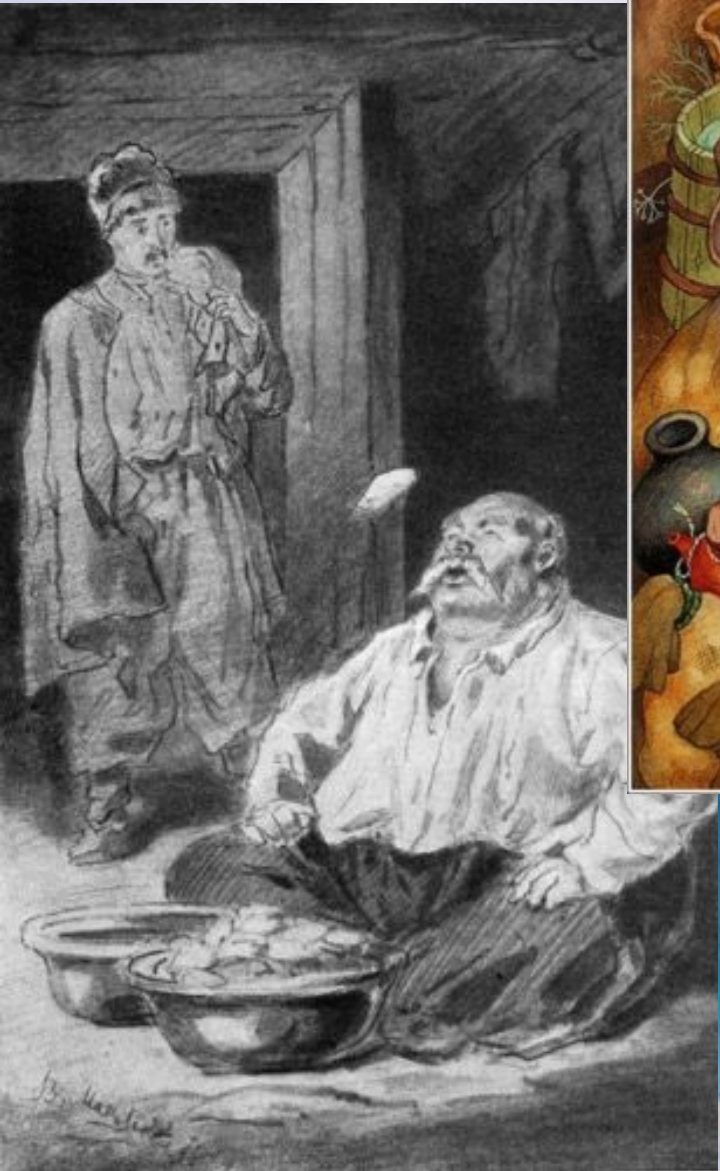

НОЧЬ перед РОЖДЕСТВОМ

Иллюстративный материал
для аналитической работы с текстом
на уроках литературы в 6 классе
Подборка сделана учителем СШ №12 Вергилёвой Е. А.

A blue-toned winter scene. In the center, a small white church with a golden dome sits on a snow-covered hill. To its right, a small white house with a chimney and two lit windows is nestled among snow-covered trees. The background is a dark blue sky with falling snow and a bright star. The entire scene is framed by a decorative border of snowflakes and evergreen branches.