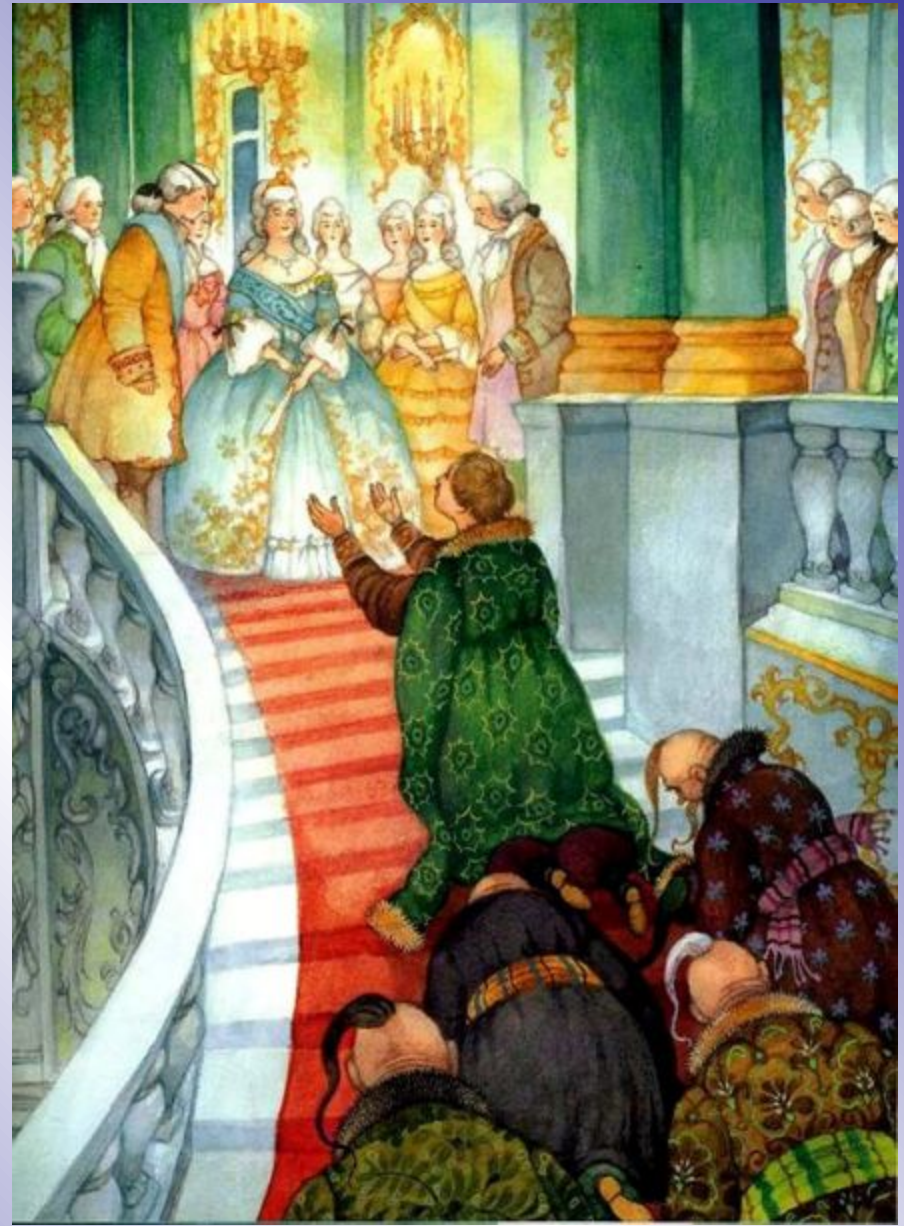

НОЧЬ перед РОЖДЕСТВОМ

Иллюстративный материал
для аналитической работы с текстом
на уроках литературы в 6 классе
Подборка сделана учителем СШ №12 Вергилёвой Е. А.

A blue-toned winter scene. In the center, a small white church with a golden dome sits on a snow-covered hill. To its right, a small white house with a chimney and two lit windows is nestled among snow-covered trees. The background is a dark blue sky with falling snow and a bright star. The entire scene is framed by a decorative border of snowflakes and evergreen branches.