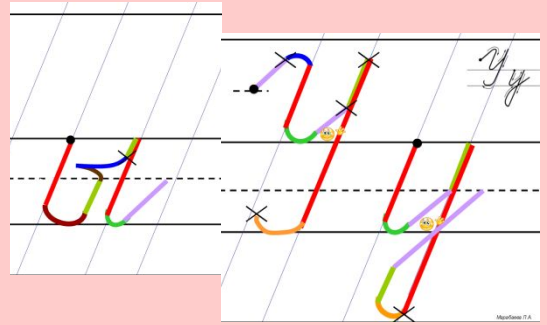

FedotoVA

*ель*

*ежевика*

*енот*

Handwriting practice lines with shapes:

- Black dot on a dashed line.
- Red diagonal line from the top-left to the bottom-right.
- Purple diagonal line from the top-right to the bottom-left.
- Green curved line (C-shape) opening to the right.
- Blue curved line (C-shape) opening to the right.

Handwriting practice lines with shapes:

- Black 'X' shape.
- Green diagonal line from the top-left to the bottom-right.
- Teal loop shape.
- Orange curved line (C-shape) opening to the right.
- Two cyan shapes with 'X' marks, resembling hands or arrows.