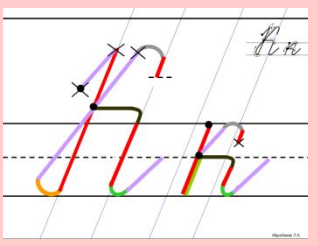

FedotoVA

*ель*

*ежевика*

*енот*

Handwriting practice lines with shapes:

- Black dot on a dashed line.
- Red diagonal line from the top-left to the bottom-right.
- Purple diagonal line from the top-right to the bottom-left.
- Green curved line (C-shape) opening to the right.
- Blue curved line (C-shape) opening to the right.

Handwriting practice lines with shapes:

- Black 'X' shape.
- Green diagonal line from the top-left to the bottom-right.
- Teal loop shape.
- Orange curved line (C-shape) opening to the right.
- Two cyan shapes with 'X' marks, resembling hands or arrows.