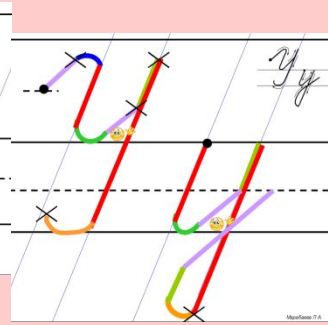

FedotoVA

*ель*

*ежевика*

*енот*

Handwriting practice lines with shapes:

- Black dot
- Red diagonal line
- Purple diagonal line
- Green curve
- Blue curve

Handwriting practice lines with shapes:

- Black X
- Green diagonal line
- Teal loop
- Orange curve
- Two cyan arrows with X marks