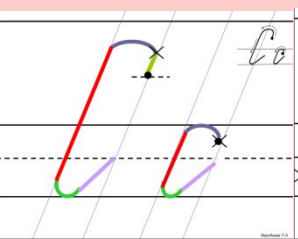

FedotoVA

*ель*

*ежевика*

*енот*

Handwriting practice lines with shapes:

- Black dot
- Red diagonal line
- Purple diagonal line
- Green curve
- Blue curve

Handwriting practice lines with shapes:

- Black X
- Green diagonal line
- Teal loop
- Orange curve
- Two cyan arrows with X marks