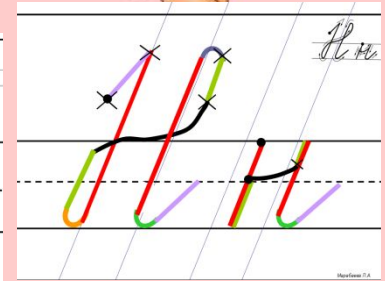

FedotoVA

*ель*

*ежевика*

*енот*

Handwriting practice lines with shapes:

- Black dot
- Red diagonal line
- Purple diagonal line
- Green curve
- Blue curve

Handwriting practice lines with shapes:

- Black X
- Green diagonal line
- Teal loop
- Orange curve
- Two cyan arrows with X marks