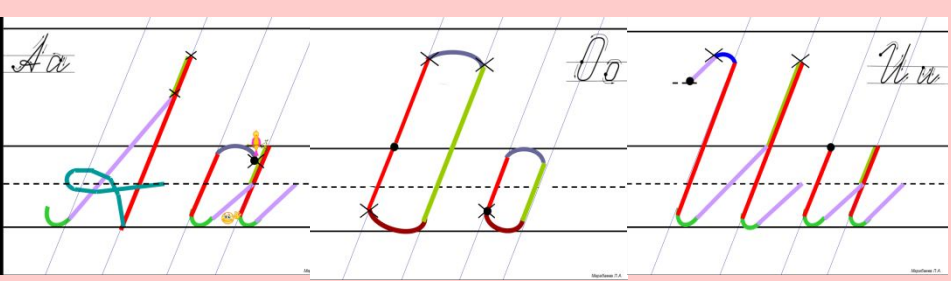

FedotoVA

*ель*

*ежевика*

*енот*

Handwriting practice lines with shapes:

- Black dot on a dashed line.
- Red diagonal line from the top-left to the bottom-right.
- Purple diagonal line from the top-right to the bottom-left.
- Green curved line (C-shape) opening to the right.
- Blue curved line (C-shape) opening to the right.

Handwriting practice lines with shapes:

- Black 'X' shape.
- Green diagonal line from the top-left to the bottom-right.
- Teal loop shape.
- Orange curved line (C-shape) opening to the right.
- Two cyan shapes with 'X' marks, resembling hands or arrows.