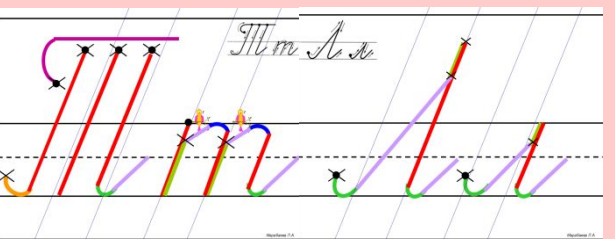

FedotoVA

*ель*

*ежевика*

*енот*

Handwriting practice lines with shapes:

- Black dot
- Red diagonal line
- Purple diagonal line
- Green curve
- Blue curve

Handwriting practice lines with shapes:

- Black X
- Green diagonal line
- Teal loop
- Orange curve
- Two cyan arrows with X marks