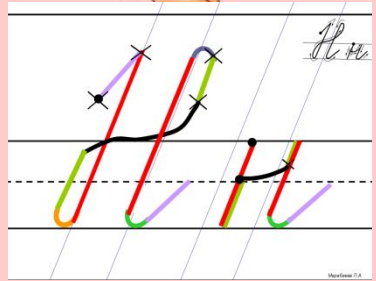

FedotoVA

*ель*

*ежевика*

*енот*

Handwriting practice lines with shapes:

- Black dot on a dashed line.
- Red diagonal line from the top-left to the bottom-right.
- Purple diagonal line from the top-right to the bottom-left.
- Green curved line (C-shape) opening to the right.
- Blue curved line (C-shape) opening to the right.

Handwriting practice lines with shapes:

- Black 'X' shape.
- Green diagonal line from the top-left to the bottom-right.
- Teal loop shape.
- Orange curved line (C-shape) opening to the right.
- Two cyan shapes with 'X' marks, resembling hands or arrows.