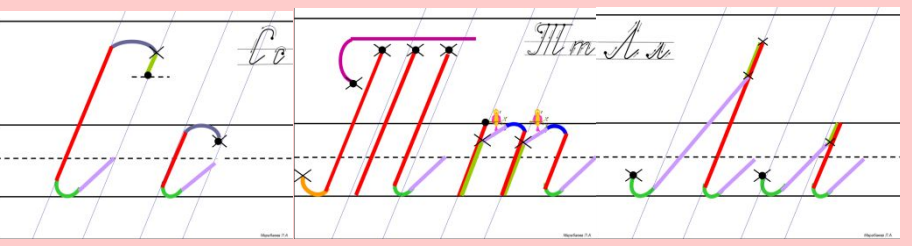

FedotoVA

*ель*

*ежевика*

*енот*

Handwriting practice lines with shapes:

- Black dot on a dashed line.
- Red diagonal line from the top-left to the bottom-right.
- Purple diagonal line from the top-right to the bottom-left.
- Green curved line (C-shape) opening to the right.
- Blue curved line (C-shape) opening to the right.

Handwriting practice lines with shapes:

- Black 'X' shape.
- Green diagonal line from the top-left to the bottom-right.
- Teal loop shape.
- Orange curved line (C-shape) opening to the right.
- Two cyan shapes with 'X' marks, resembling hands or arrows.