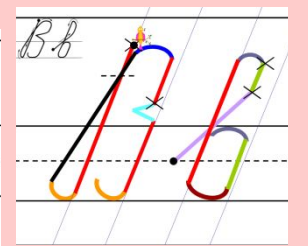

FedotoVA

*ель*

*ежевика*

*енот*

Handwriting practice lines with shapes:

- Black dot on a dashed line.
- Red diagonal line from the top-left to the bottom-right.
- Purple diagonal line from the top-right to the bottom-left.
- Green curved line (C-shape) opening to the right.
- Blue curved line (C-shape) opening to the right.

Handwriting practice lines with shapes:

- Black 'X' shape.
- Green diagonal line from the top-left to the bottom-right.
- Teal loop shape.
- Orange curved line (C-shape) opening to the right.
- Two cyan shapes with 'X' marks, resembling hands or arrows.