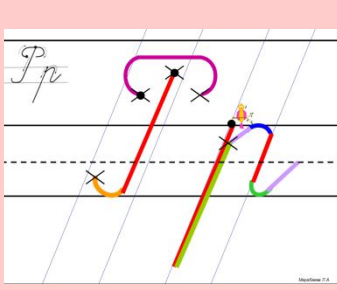

FedotoVA

*ель*

*ежевика*

*енот*

Handwriting practice lines with shapes:

- Black dot on a dashed line.
- Red diagonal line from the top-left to the bottom-right.
- Purple diagonal line from the top-right to the bottom-left.
- Green curved line (C-shape) opening to the right.
- Blue curved line (C-shape) opening to the right.

Handwriting practice lines with shapes:

- Black 'X' shape.
- Green diagonal line from the top-left to the bottom-right.
- Teal loop shape.
- Orange curved line (C-shape) opening to the right.
- Two cyan shapes with 'X' marks, resembling hands or arrows.