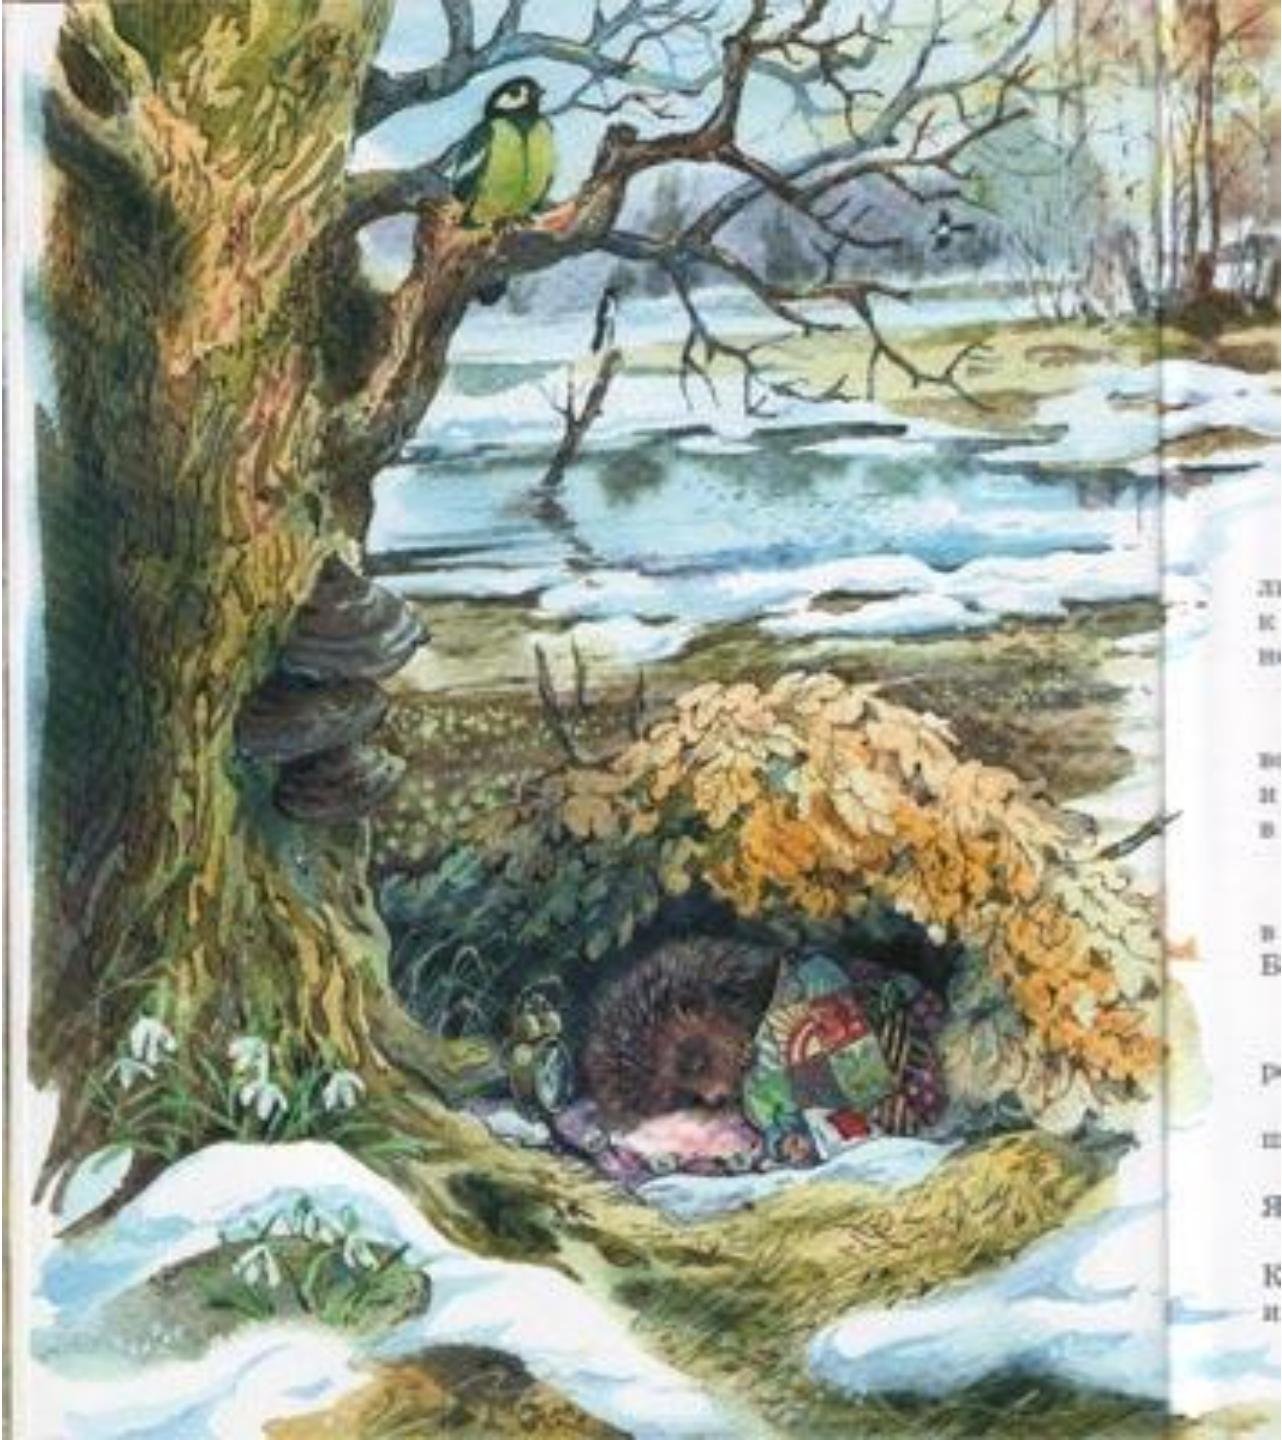

A vibrant autumn forest scene. In the foreground, a large birch tree with characteristic white bark and dark lenticels stands prominently. The ground is covered in fallen yellow and orange leaves. In the background, a dense forest of birch trees with bright yellow foliage stretches towards a clear blue sky. To the right, a tall, dark green evergreen tree stands out against the autumnal colors.

# Майский жук

лягушка

Змеи зимой спят

крот

21  
K  
H  
  
W  
H  
B  
  
P  
H  
K  
H

барсук