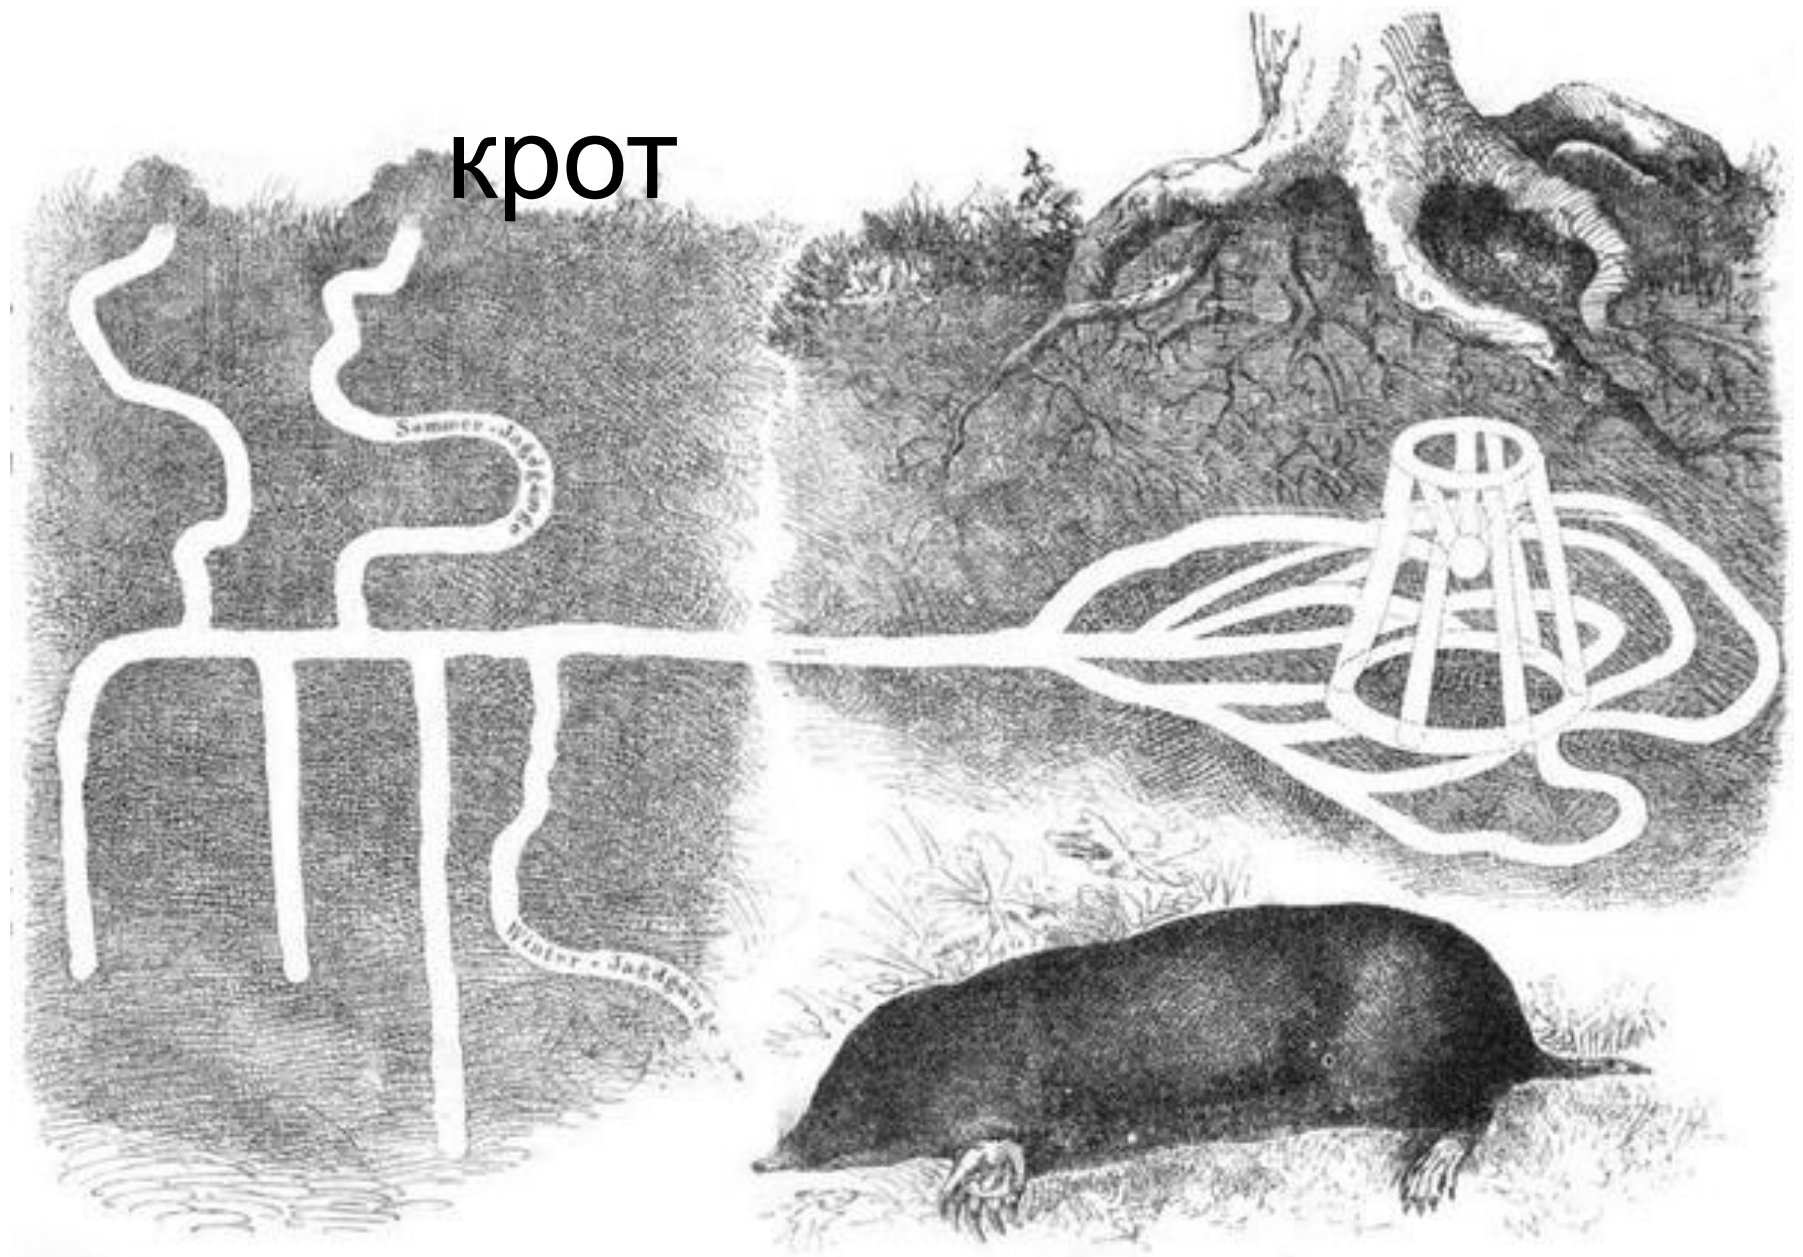

A photograph of a forest in autumn. In the foreground, a large birch tree with characteristic white bark and dark lenticels stands on the left. The ground is covered with fallen yellow and orange leaves. In the background, a dense forest of birch trees with golden-yellow foliage is visible, interspersed with several dark green evergreen trees. The sky is a clear, bright blue.

• *Осенние
обитатели леса*

муравейник

Майский жук

лягушка

Змеи зимой спят

крот

21
K
H

W
H
B