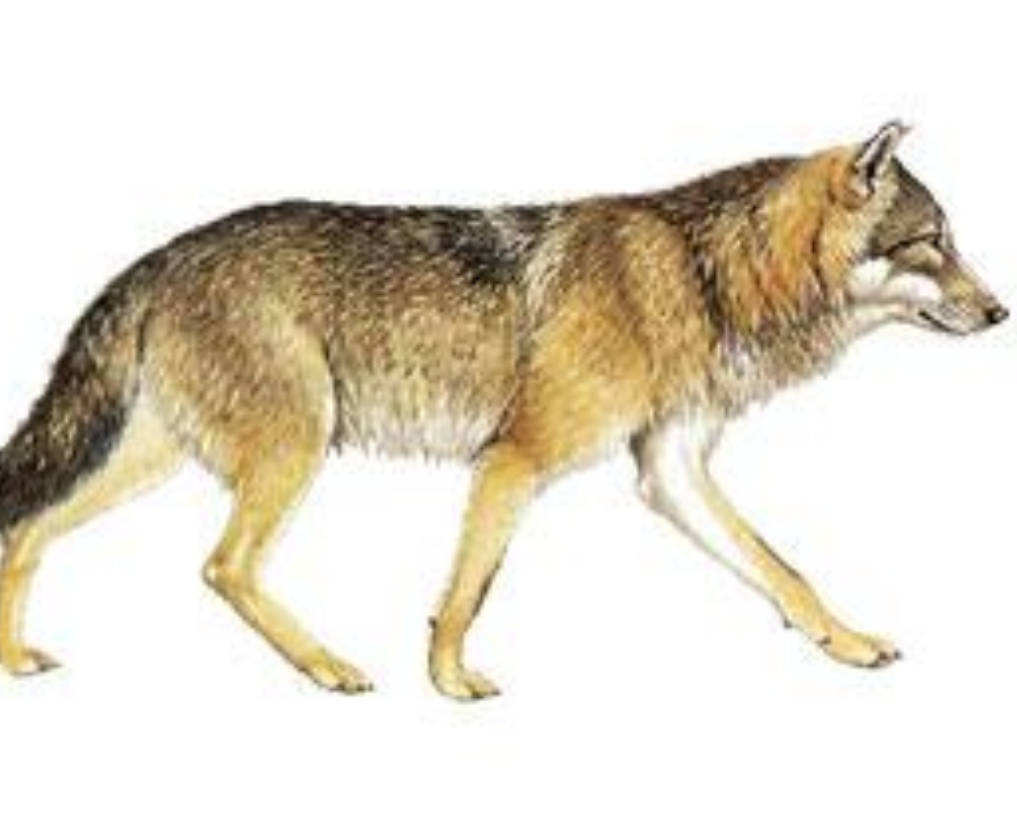

A lush green birch forest with sunlight filtering through the trees. The ground is covered in green grass and dappled with shadows. The text is overlaid in a bold, red, sans-serif font.

ЛЕСНА

ШКОЛ

А

Activart.ru

?

A vibrant, sunlit birch forest. The trees have characteristic white bark with dark lenticels and horizontal lenticels. The leaves are a bright, fresh green, and the ground is covered in a thick carpet of green grass. The lighting is bright, creating a warm and inviting atmosphere.

1

урок

перемени
а

A vibrant photograph of a birch forest. The trees have characteristic white bark with dark lenticels and are surrounded by bright green foliage. Sunlight filters through the canopy, creating a dappled light effect on the grassy ground.