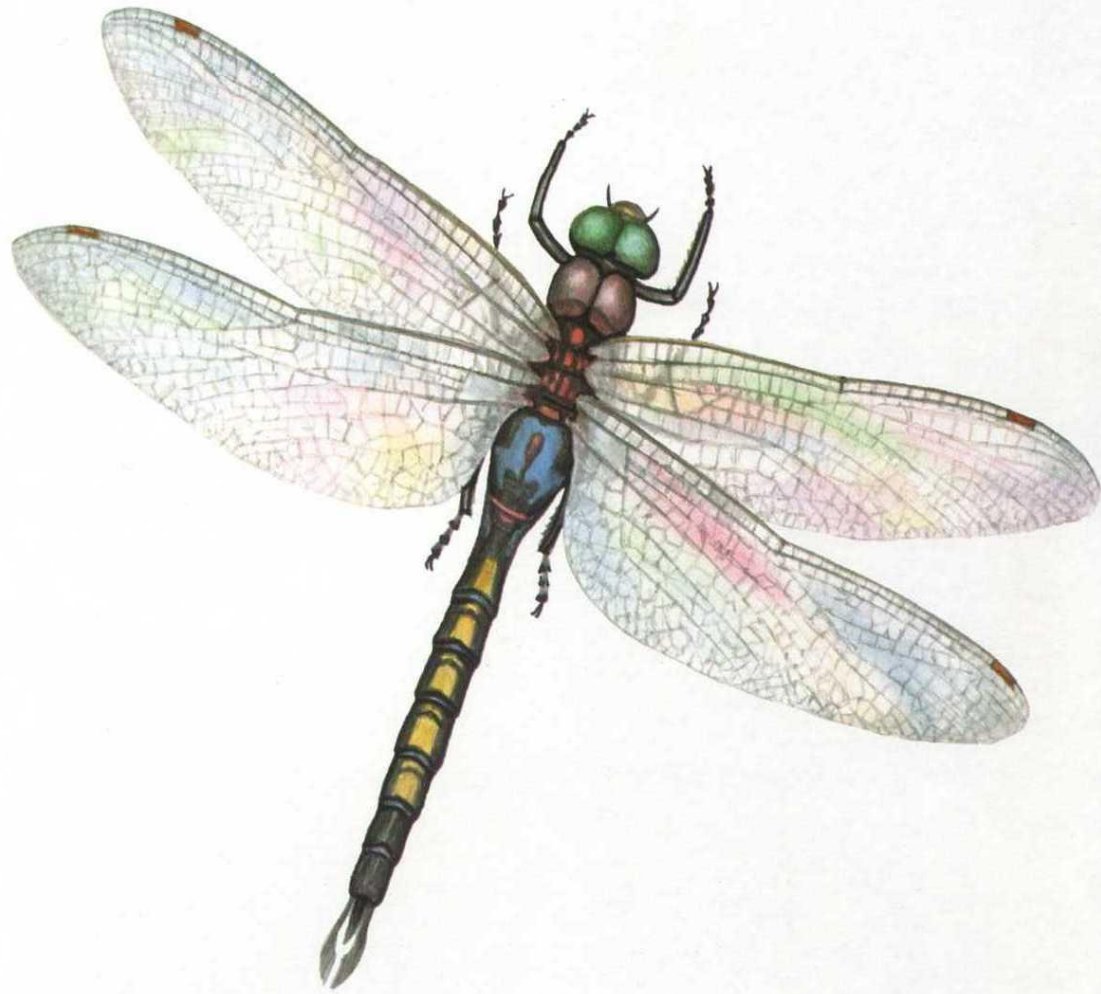

A lush green birch forest with sunlight filtering through the trees. The ground is covered in green grass and dappled with shadows. The text is overlaid in a bold, red, sans-serif font.

ЛЕСНА

ШКОЛ

А

Activart.ru

?

A vibrant, sunlit birch forest. The trees have characteristic white bark with dark lenticels and horizontal lenticels. The leaves are a bright, fresh green, and the ground is covered in a thick carpet of green grass. The lighting is bright, creating a warm and inviting atmosphere.

1

урок

перемени
а

A vibrant photograph of a birch forest. The trees have characteristic white bark with dark lenticels and are surrounded by bright green foliage. Sunlight filters through the canopy, creating a dappled light effect on the grassy ground.

2

урок

**перемен
а**

A vibrant photograph of a birch forest. The trees have characteristic white bark with dark lenticels and are surrounded by bright green foliage. Sunlight filters through the canopy, creating a dappled light effect on the grassy ground.