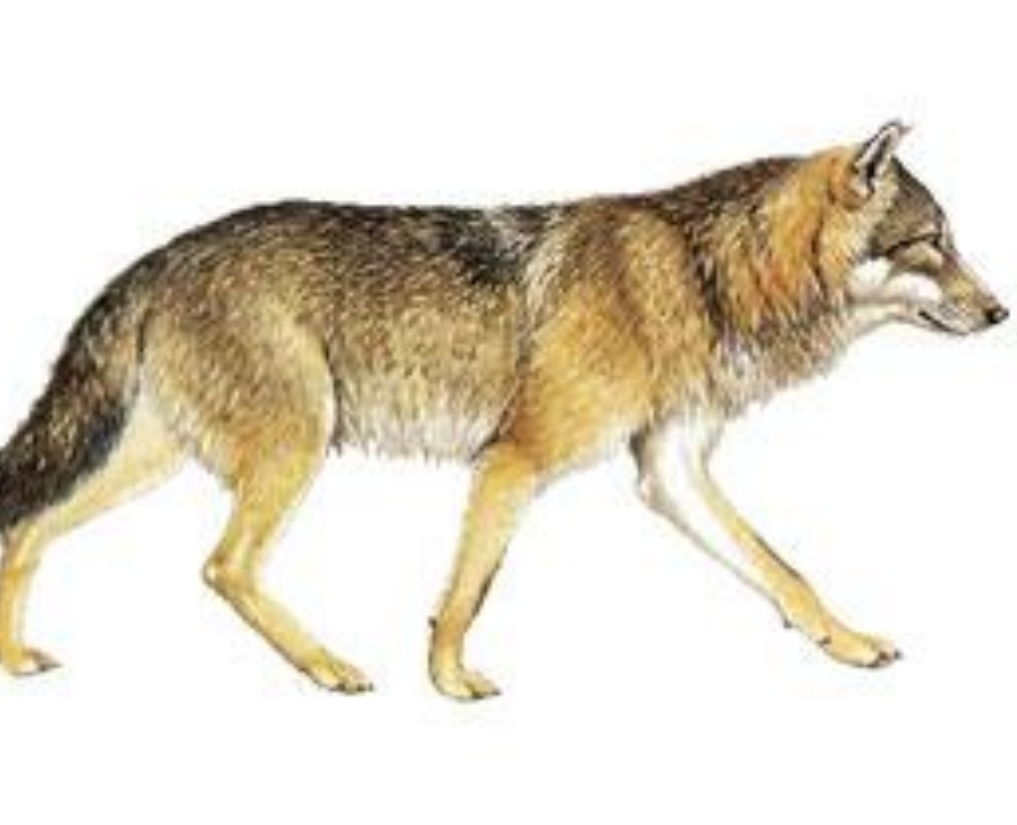

A lush birch forest with tall, slender trees and a carpet of green grass. Sunlight filters through the canopy, creating dappled shadows on the ground. The scene is bright and clear, suggesting a sunny day in late spring or early summer.

ЛЕСНА

ШКОЛ

А

ActiveArt.ru

A vibrant, sunlit birch forest. The trees have characteristic white bark with dark lenticels and horizontal lenticels. The leaves are a bright, fresh green, and the ground is covered in a thick carpet of green grass. The lighting is bright and natural, suggesting a clear day.

1

урок

перемени
а

A vibrant photograph of a birch forest. The trees have characteristic white bark with dark lenticels and are surrounded by bright green foliage. Sunlight filters through the canopy, creating a dappled light effect on the grassy ground.

2

урок

**перемен
а**

A vibrant photograph of a birch forest. The trees are tall and thin, with characteristic white bark and dark lenticels. The foliage is a bright, fresh green, suggesting a spring or early summer setting. The ground is covered in a thick carpet of green grass, with dappled sunlight filtering through the canopy.