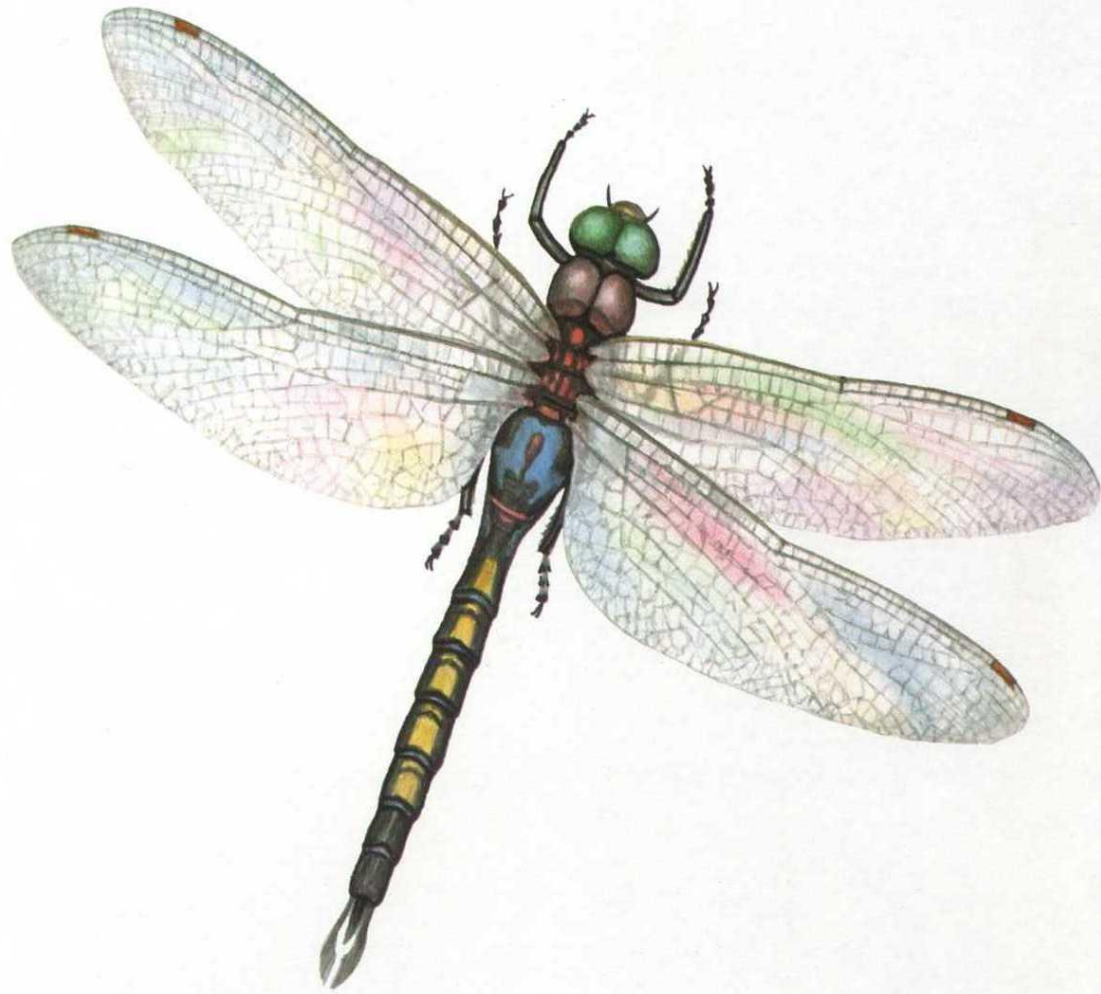

A lush birch forest with tall, slender trees and a carpet of green grass. Sunlight filters through the canopy, creating dappled shadows on the ground. The scene is bright and fresh, suggesting a spring or summer setting.

ЛЕСНА

ШКОЛ

А

?

A vibrant photograph of a birch forest. The trees have characteristic white bark with dark lenticels and are surrounded by bright green foliage. Sunlight filters through the canopy, creating a dappled light effect on the forest floor.

1

урок

перемени
а

A vibrant, sunlit birch forest. The trees have characteristic white bark with dark lenticels and peeling areas. The foliage is a bright, fresh green, and the ground is covered in a thick carpet of green grass and small plants. Sunlight filters through the canopy, creating dappled shadows on the forest floor.

2

урок

**перемен
а**

A vibrant photograph of a birch forest. The trees have characteristic white bark with dark lenticels and are surrounded by bright green foliage. Sunlight filters through the canopy, creating a dappled light effect on the grassy ground.