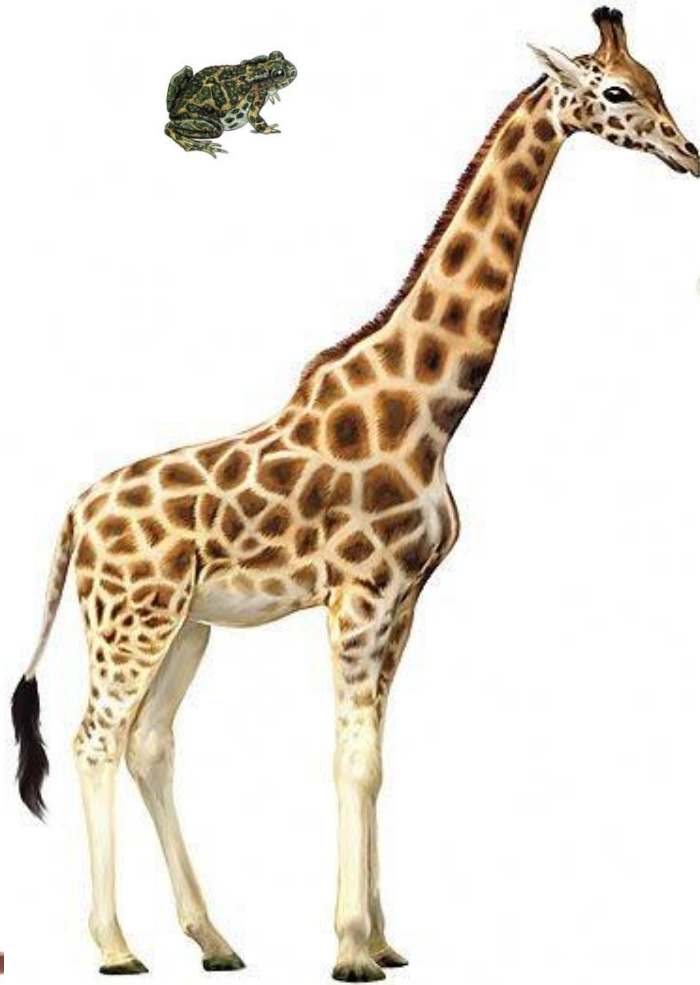

A lush birch forest with tall, slender trees and a carpet of green grass. Sunlight filters through the canopy, creating dappled shadows on the ground. The scene is bright and clear, suggesting a sunny day in late spring or early summer.

ЛЕСНА

ШКОЛ

А

ActiveArt.ru

A vibrant, sunlit birch forest. The trees have characteristic white bark with dark lenticels and horizontal lenticels. The leaves are a bright, fresh green, and the ground is covered in a thick carpet of green grass. The lighting is bright and natural, suggesting a clear day.

1

урок

перемени
а

A vibrant photograph of a birch forest. The trees have characteristic white bark with dark lenticels and are surrounded by bright green foliage. Sunlight filters through the canopy, creating a dappled light effect on the grassy ground.

2

урок

**перемен
а**

A vibrant photograph of a birch forest. The trees are tall and thin, with characteristic white bark and dark lenticels. The foliage is a bright, fresh green, suggesting a spring or early summer setting. The ground is covered in a thick carpet of green grass, with dappled sunlight filtering through the canopy.