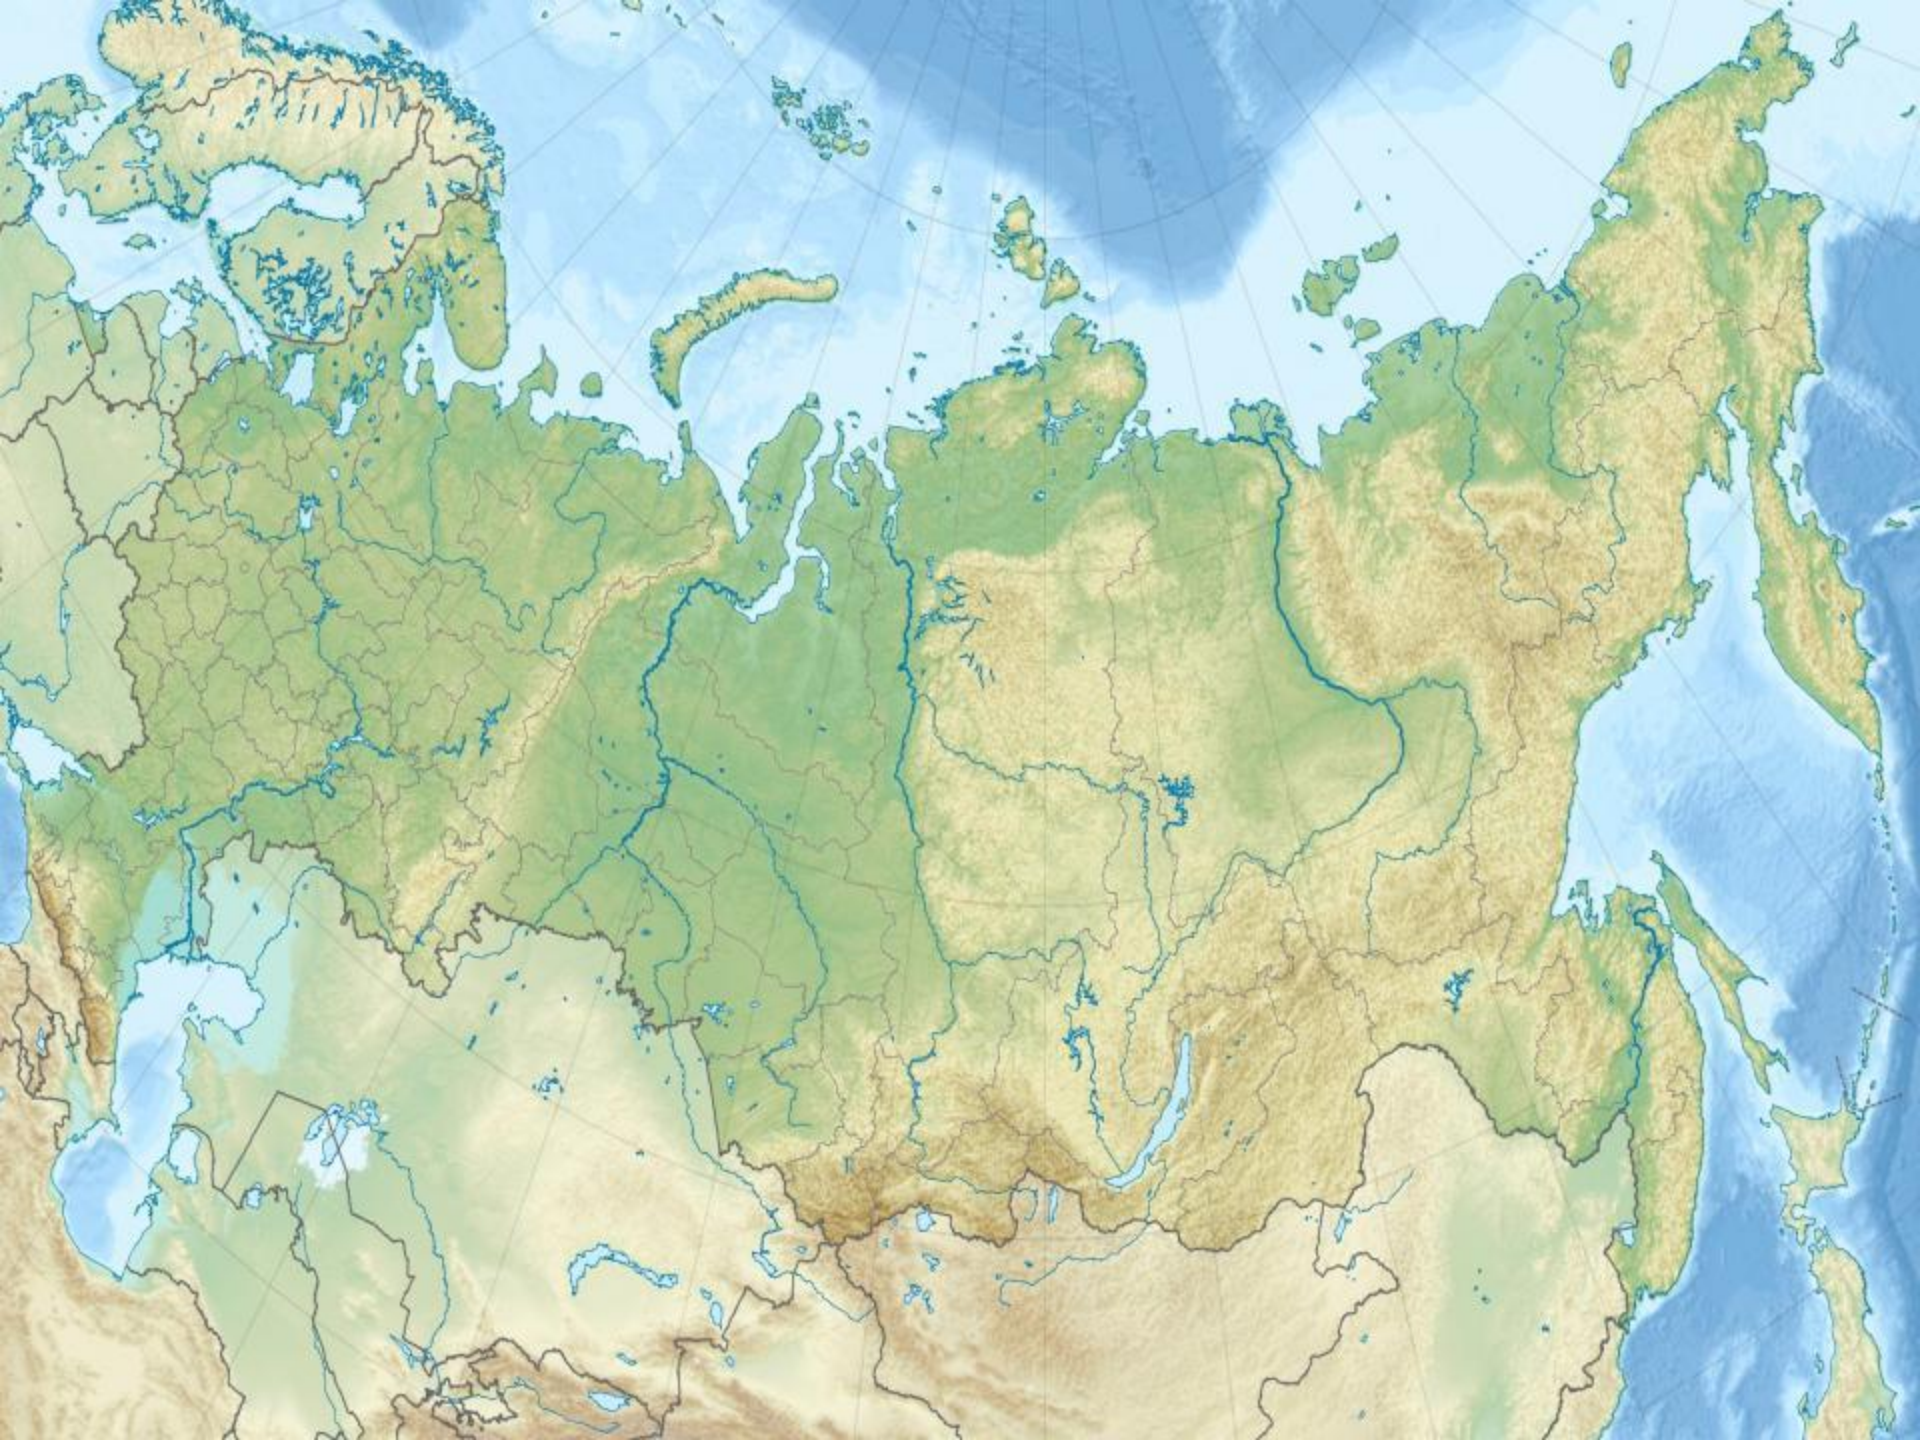

**Кто твой любимый
сказочный герой?**

A topographic map of Russia and surrounding regions, including parts of Europe, Asia, and the Arctic. The map uses color to represent elevation, with greens and yellows for lower elevations and browns and oranges for higher elevations. Major rivers and lakes are shown in blue. The word 'Россия' is overlaid in large, bold, red Cyrillic letters across the center of the map.

Россия

A topographic map of Eurasia showing the geographical relationship between Russia and its major neighbors. The map uses color gradients to represent elevation, with green for lowlands and brown for highlands. Major bodies of water like the Arctic Ocean, North Atlantic, Indian Ocean, and the Mediterranean/Black Sea region are visible. A grid of latitude and longitude lines is overlaid on the map.

Россия

Китай

Турция

Индия

Москва

A topographic map of Europe and Asia, showing terrain elevation with a color scale from green (low) to brown (high). The map includes a grid of latitude and longitude lines. The word 'Москва' is written in large, bold, red Cyrillic letters across the central part of the map, specifically over the Eastern European region.

**Москва –
всем городам мать.**

A topographic map of Europe and Asia, showing terrain elevation with a color scale from green (low) to brown (high). Major rivers and lakes are visible. The map includes a grid of latitude and longitude lines. Two city names are overlaid on the map: 'Москва' in orange and 'Санкт-Петербург' in red.