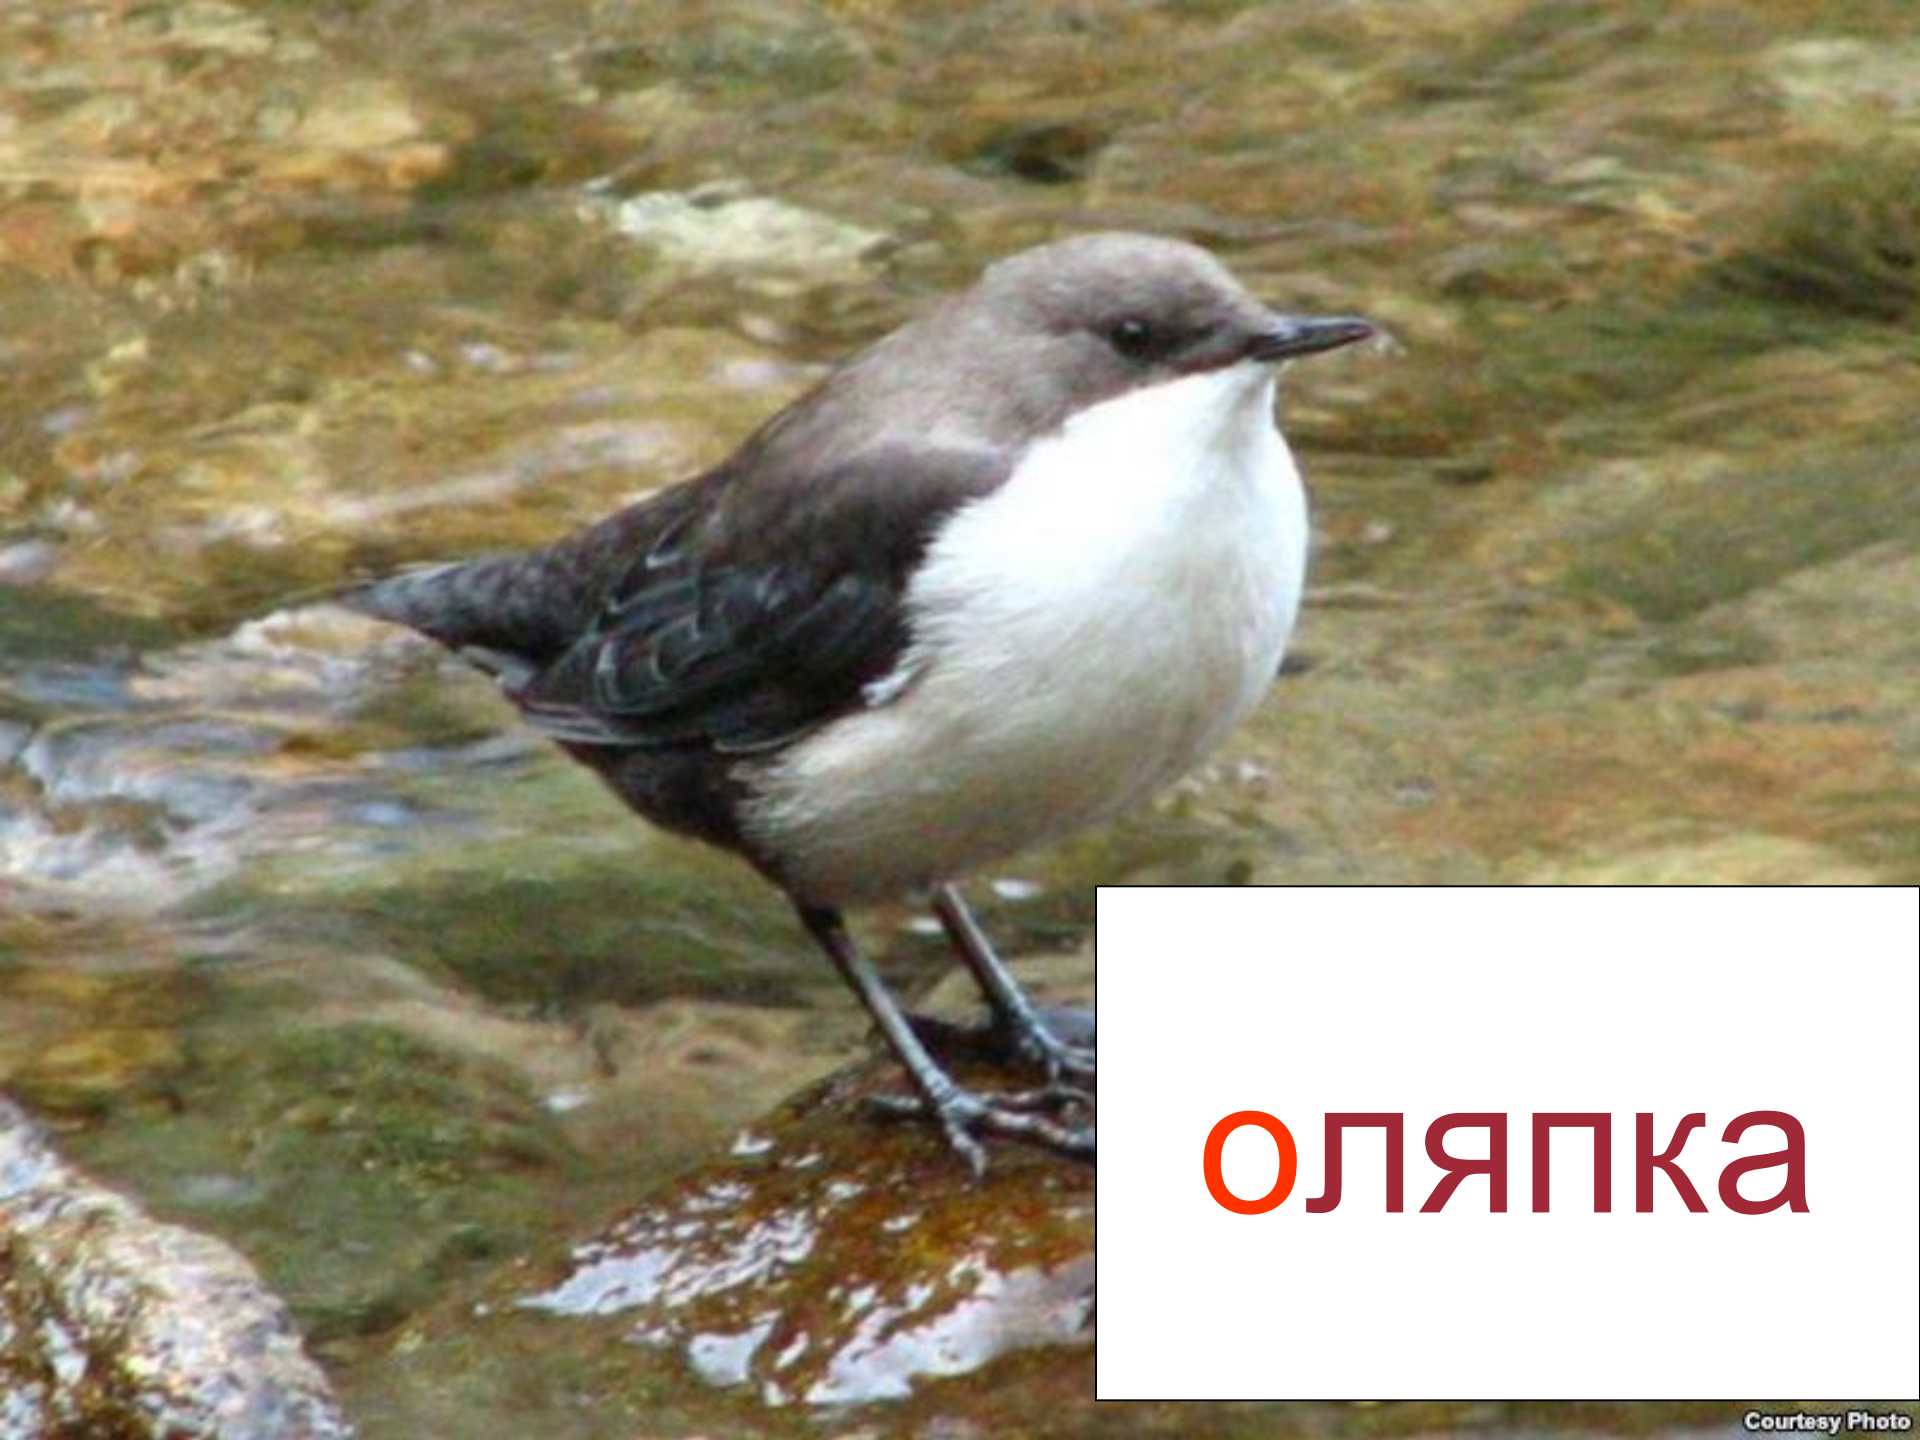

Словарные слова

Учитель:
Шилова Г. А.

воробей

коро́стел ь

ворона

A black and white magpie is shown in profile, facing left. It has a black head, neck, and back, with a white breast and belly. Its long tail is black. The bird is standing on a patch of ground covered with dry, brown leaves and some green grass. In the background, there are blurred green leaves and brown branches.

сорока

СОЛОВЕЙ

ИВОЛГА

Оляпка

Трясогузка а