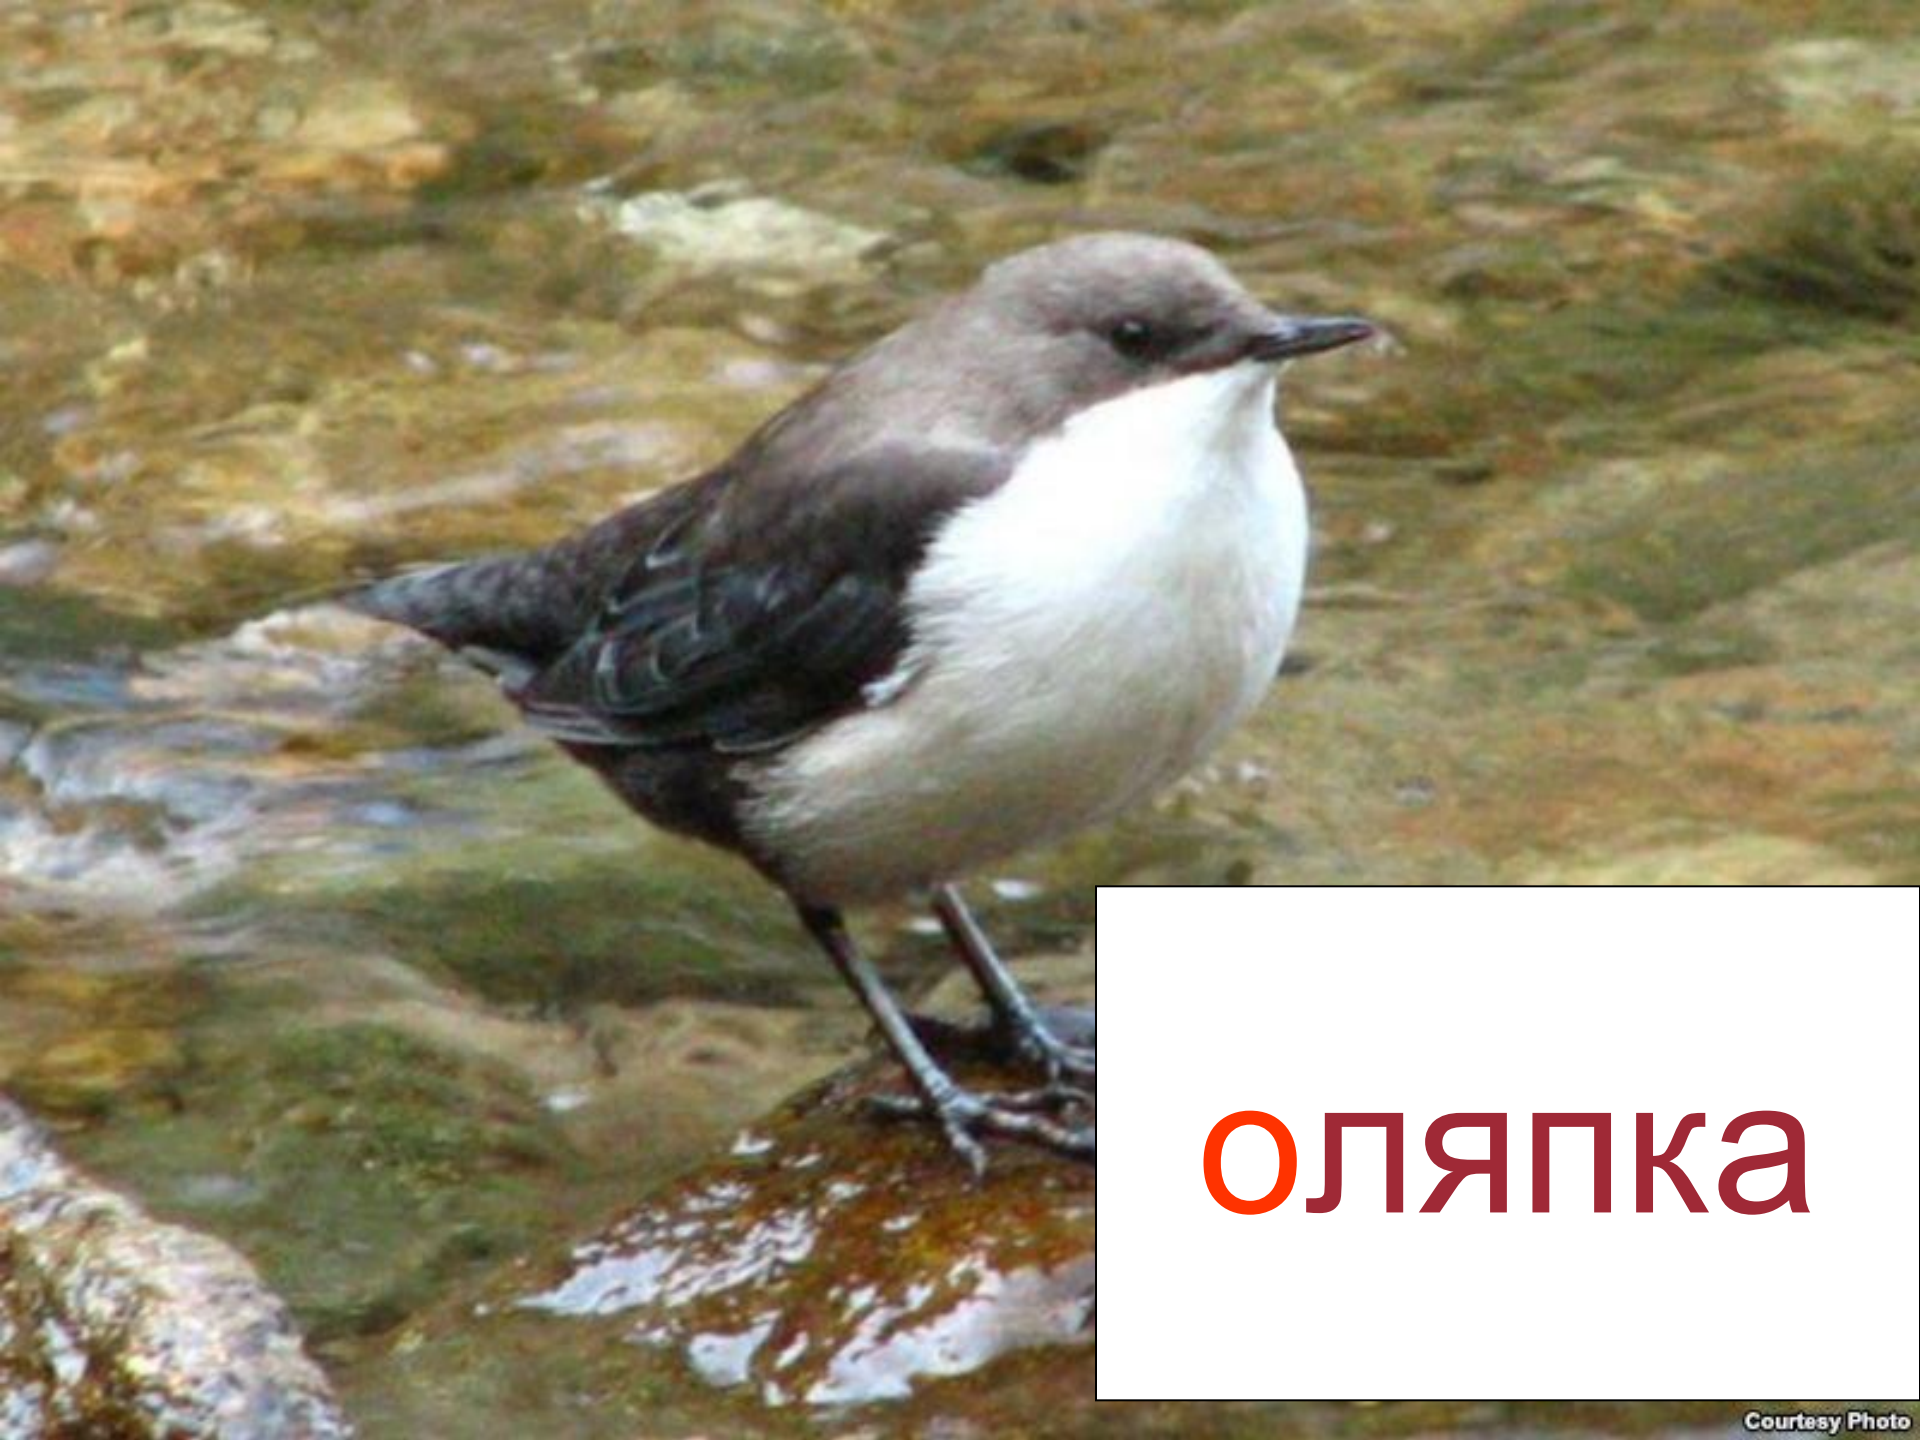

Словарные слова

Учитель:
Шилова Г. А.

воробей

коро́стел ь

ворона

A black and white magpie (Pica pica) is shown in profile, facing left. It has a black head, neck, and back, with a white breast and belly. Its long tail is also black. The bird is standing on a patch of ground covered with dry, brown leaves and some green grass. In the background, there are blurred green leaves and branches. A white rectangular box with a black border is positioned in the upper right corner of the image, containing the word "сорока" in a dark red font, with the letter "о" highlighted in orange.

сорока

СОЛОВЕЙ

ИВОЛГА

Оляпка

Трясогузка а