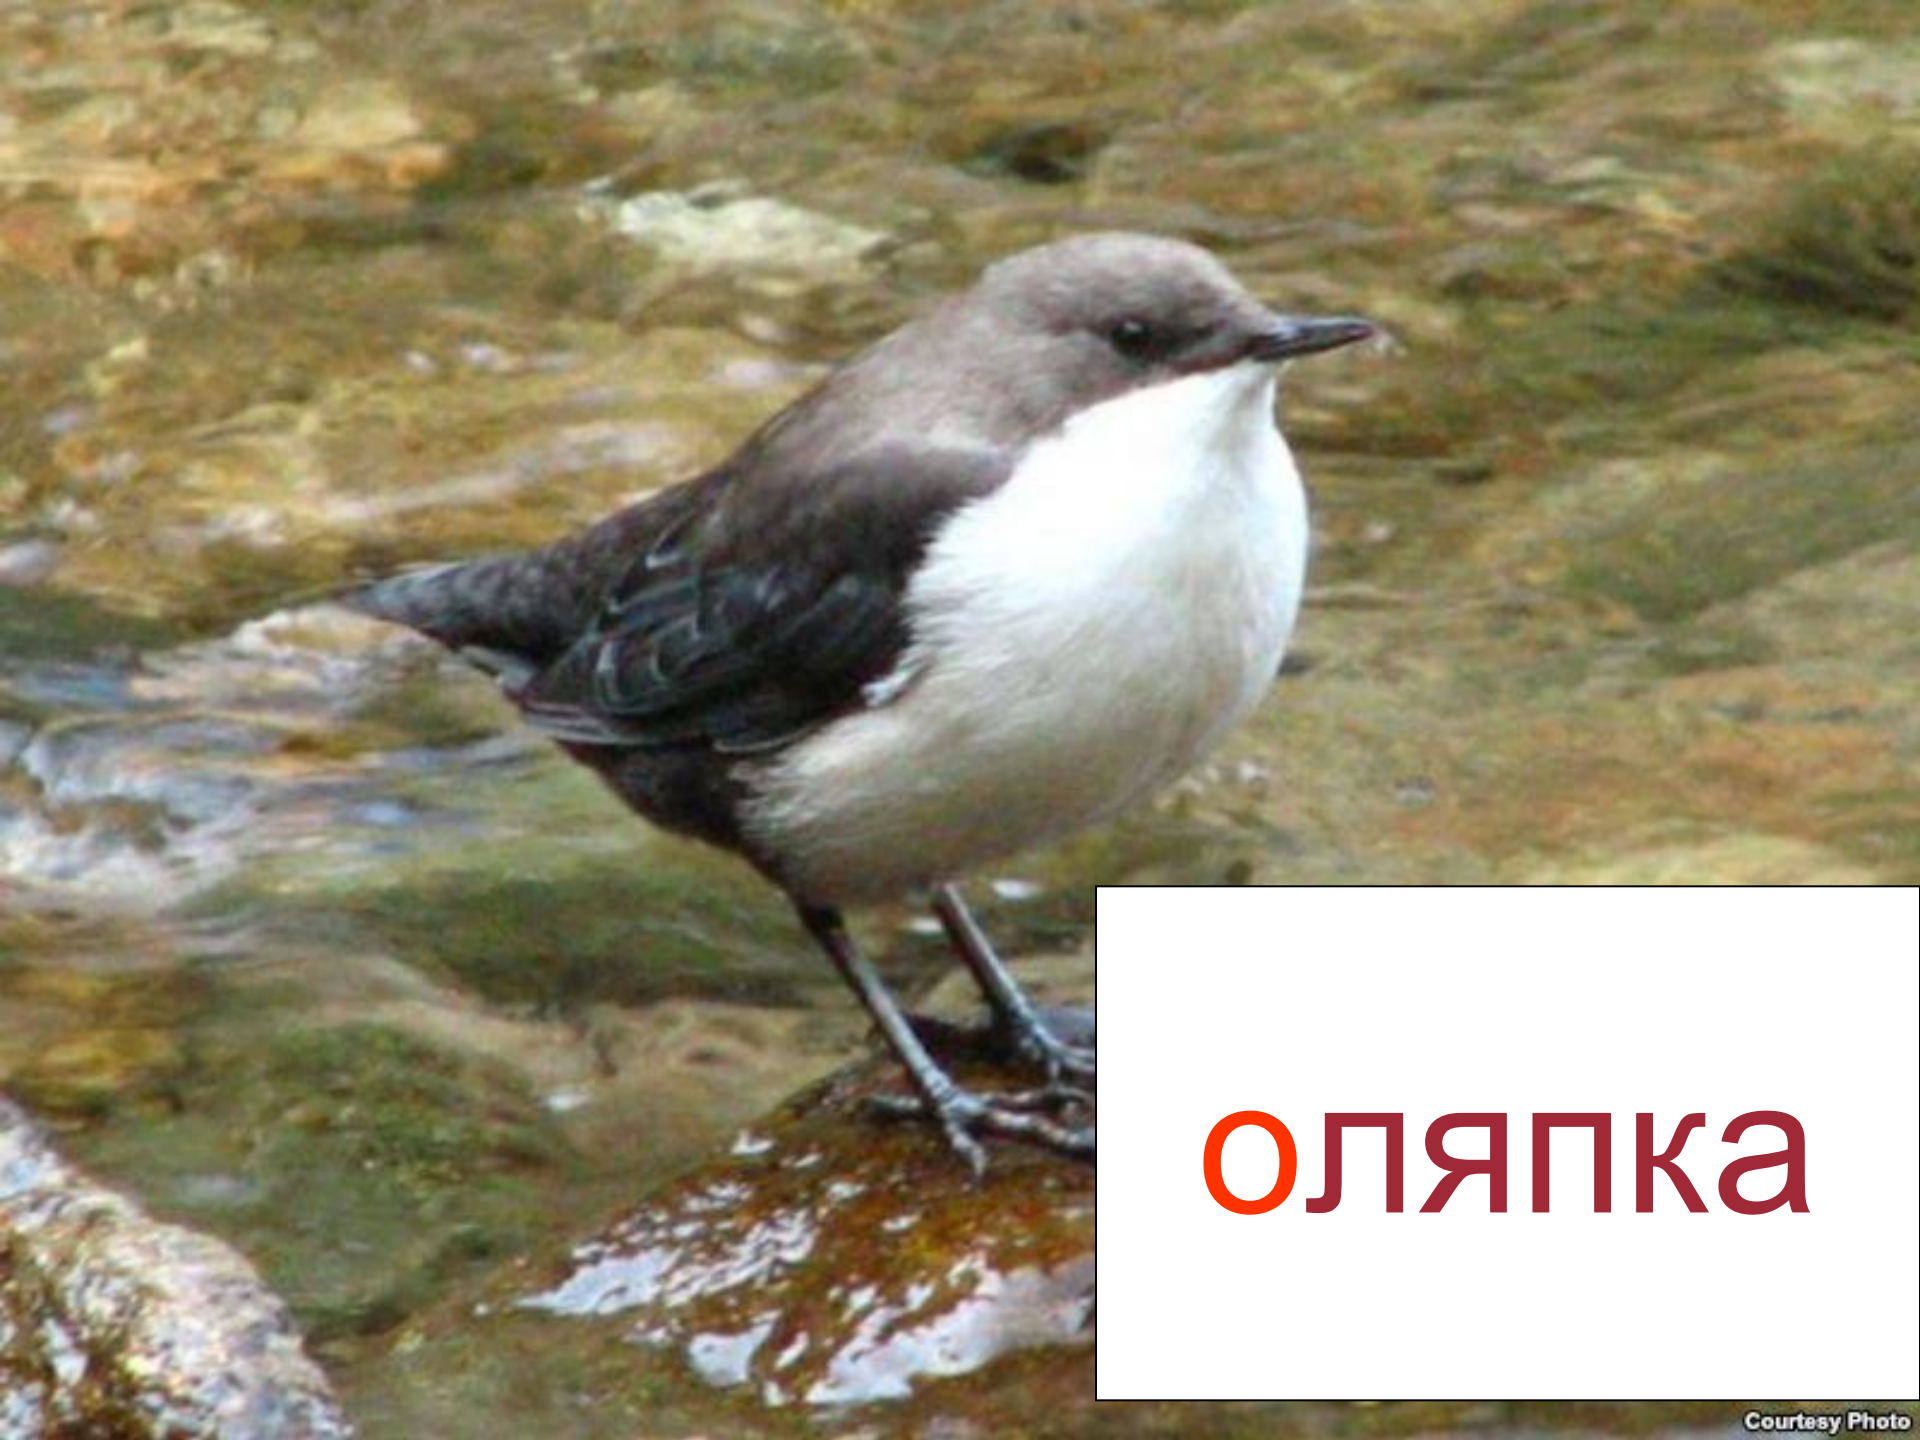

Словарные слова

Учитель:
Шилова Г. А.

воробей

коро́стел ь

ворона

A black and white magpie is shown in profile, facing left. It has a black head, neck, and back, with a white breast and belly. Its long tail is black. The bird is standing on a patch of ground covered with dry, brown leaves and some green grass. In the background, there are blurred green leaves and branches.

сорока

СОЛОВЕЙ

ИВОЛГА

Оляпка

Трясогузка а