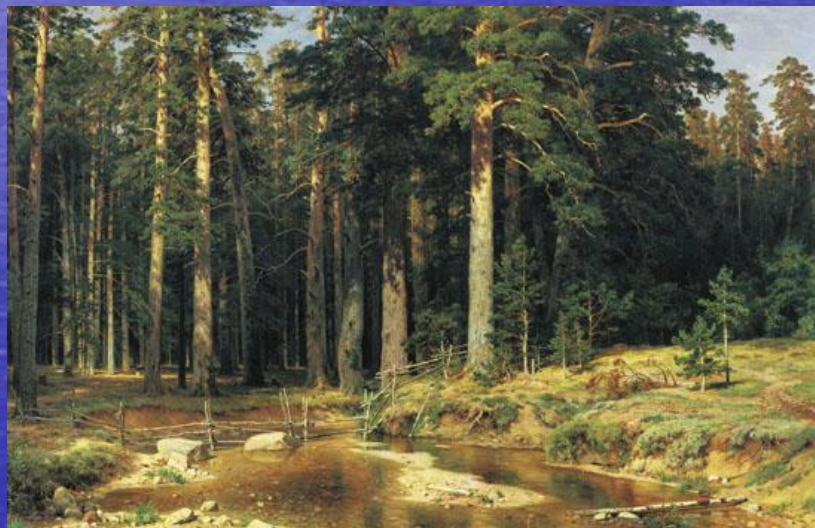

Сочинение по картине И.И. Шишкина «Корабельная роща»

МОУ СОШ № 10 г. Выборга Ленинградской области
Шурупова Наталья Сергеевна, учитель русского языка и литературы
2009 год

Иван Иванович Шишкин (1832-1898)

Вечер

Утро в сосновом лесу

Зима

Первый снег

Корабельная роща (1898)

A detailed landscape painting showing a dense forest of tall, slender trees. In the foreground, a small stream flows through a clearing, bordered by a rustic wooden fence. The ground is covered in dry grass and fallen leaves, suggesting an autumn or late summer setting. The overall scene is peaceful and naturalistic.

Почему картина называется
«Корабельная роща»?

A detailed landscape painting of a forest. In the foreground, a small stream flows through a clearing, bordered by a rustic wooden fence. The middle ground is filled with tall, slender trees, possibly birches, with dense green foliage. The background shows a continuation of the forest under a soft, hazy sky. The overall mood is peaceful and serene.

Опушка
большая, лесная,
солнечная,
жаркая

A photograph of a vast pine forest. In the foreground, a small stream flows through a clearing, bordered by a rustic wooden fence. The trees are tall and slender, with dense green foliage. The lighting suggests a bright, sunny day, with dappled sunlight filtering through the canopy. The overall scene is peaceful and serene.