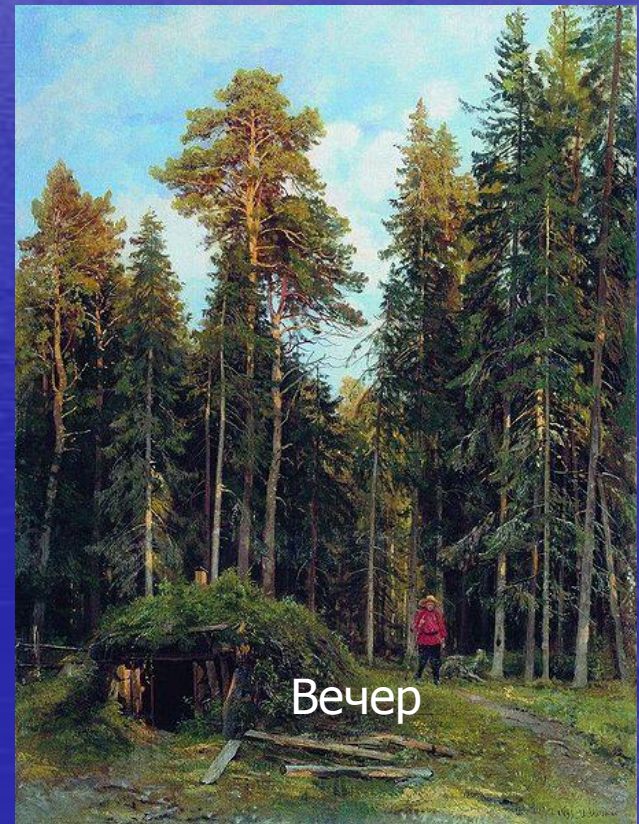

Вечер

Утро в сосновом лесу

Зима

Первый снег

Корабельная роща (1898)

A detailed landscape painting showing a dense forest of tall, slender trees. In the foreground, a small stream flows through a clearing, bordered by a rustic wooden fence. The ground is covered in dry grass and fallen leaves, suggesting an autumn or late summer setting. The overall scene is peaceful and naturalistic.

Почему картина называется
«Корабельная роща»?

A detailed landscape painting of a forest. In the foreground, a small stream flows through a clearing, bordered by a rustic wooden fence. The middle ground is filled with tall, slender trees, possibly birches, with dense green foliage. The background shows a continuation of the forest under a soft, hazy sky. The overall mood is peaceful and serene.

Опушка
большая, лесная,
солнечная,
жаркая

A photograph of a vast pine forest. In the foreground, a small stream flows through a clearing, bordered by a rustic wooden fence. The trees are tall and slender, with dense green foliage. The lighting suggests a bright, sunny day, with dappled sunlight filtering through the canopy. The overall scene is peaceful and serene.

Ручей
Маленький,
прозрачный,
спокойный

Движение ручья
Медленное,
неторопливое

План описания картины

- 1.** Опушка соснового бора.
- 2.** Величавые стройные сосны.
- 3.** Прозрачный ручеек.
- 4.** Ласковое летнее солнце.
- 5.** Восхищение художника красотой природы.