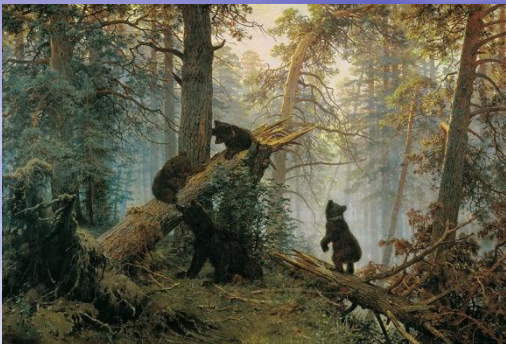

Сочинение по картине И.И. Шишкина «Корабельная роща»

МОУ СОШ № 10 г. Выборга Ленинградской области
Шурупова Наталья Сергеевна, учитель русского языка и литературы
2009 год

Иван Иванович Шишкин (1832-1898)

Вечер

Утро в сосновом лесу

Зима

Первый снег

Корабельная роща (1898)

A detailed landscape painting showing a dense forest of tall, slender trees. In the foreground, a small stream flows through a clearing, bordered by a rustic wooden fence. The ground is covered in dry grass and fallen leaves, suggesting an autumn or late summer setting. The overall scene is peaceful and naturalistic.

Почему картина называется
«Корабельная роща»?

A detailed landscape painting of a forest. In the foreground, a small stream flows through a clearing, bordered by a rustic wooden fence. The middle ground is filled with tall, slender trees, possibly birches, with dense green foliage. The background shows a continuation of the forest under a soft, hazy sky. The overall mood is peaceful and serene.

Опушка
большая, лесная,
солнечная,
жаркая

A photograph of a vast pine forest. In the foreground, a small stream flows through a clearing, bordered by a rustic wooden fence. The trees are tall and slender, with dense green foliage. The lighting suggests a bright, sunny day, with dappled sunlight filtering through the canopy. The overall scene is peaceful and serene.