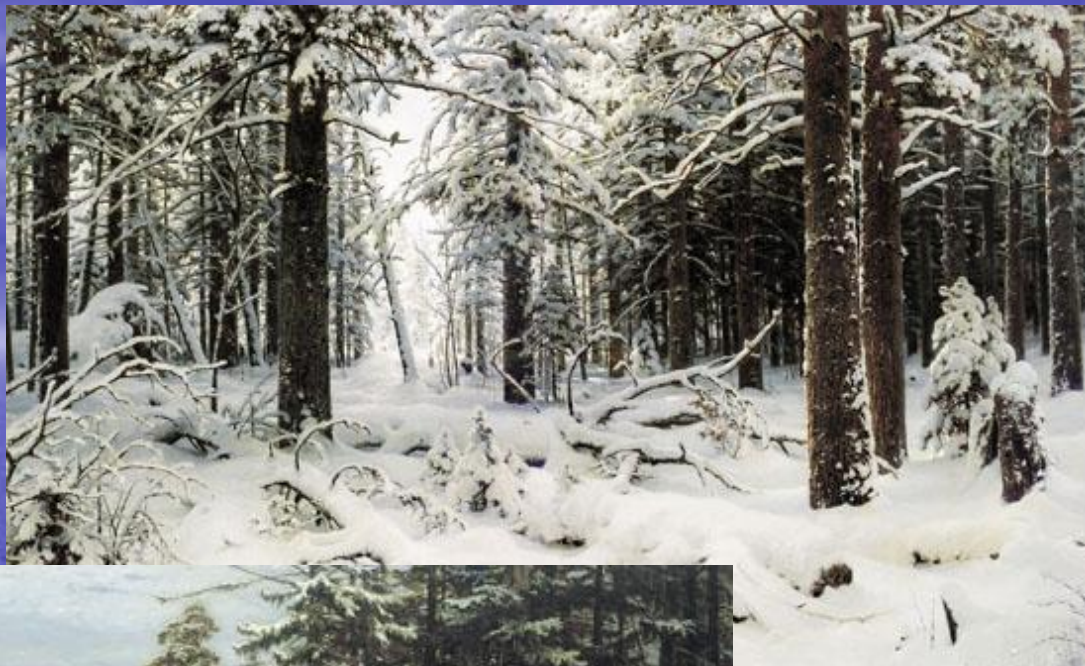

Вечер

Утро в сосновом лесу

Зима

Первый снег

Корабельная роща (1898)

A detailed landscape painting showing a dense forest of tall, slender trees. In the foreground, a small stream flows through a clearing, bordered by a rustic wooden fence. The ground is covered in dry grass and fallen leaves, suggesting an autumn or late summer setting. The overall scene is peaceful and naturalistic.

Почему картина называется
«Корабельная роща»?

A detailed landscape painting of a forest. In the foreground, a small stream flows through a clearing, bordered by a rustic wooden fence. The middle ground is filled with tall, slender trees, possibly birches, with dense green foliage. The background shows a continuation of the forest under a soft, hazy sky. The overall mood is peaceful and serene.

Опушка
большая, лесная,
солнечная,
жаркая

A photograph of a vast pine forest. In the foreground, a small stream flows through a clearing, bordered by a rustic wooden fence. The trees are tall and slender, with dense green foliage. The lighting suggests a bright, sunny day, with dappled sunlight filtering through the canopy. The overall scene is peaceful and serene.

Ручей
Маленький,
прозрачный,
спокойный

Движение ручья
Медленное,
неторопливое

План описания картины

- 1.** Опушка соснового бора.
- 2.** Величавые стройные сосны.
- 3.** Прозрачный ручеек.
- 4.** Ласковое летнее солнце.
- 5.** Восхищение художника красотой природы.