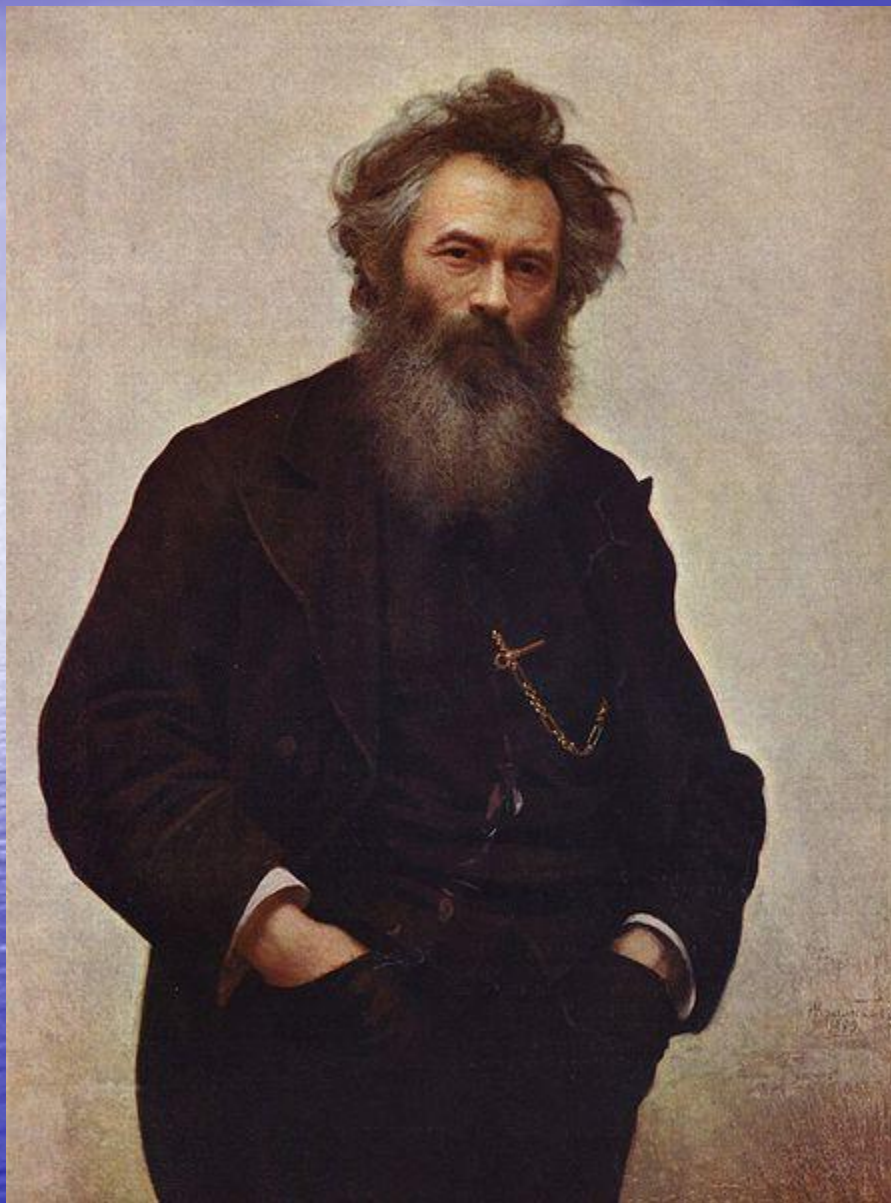

Русский художник-
пейзажист

(И. Крамской)